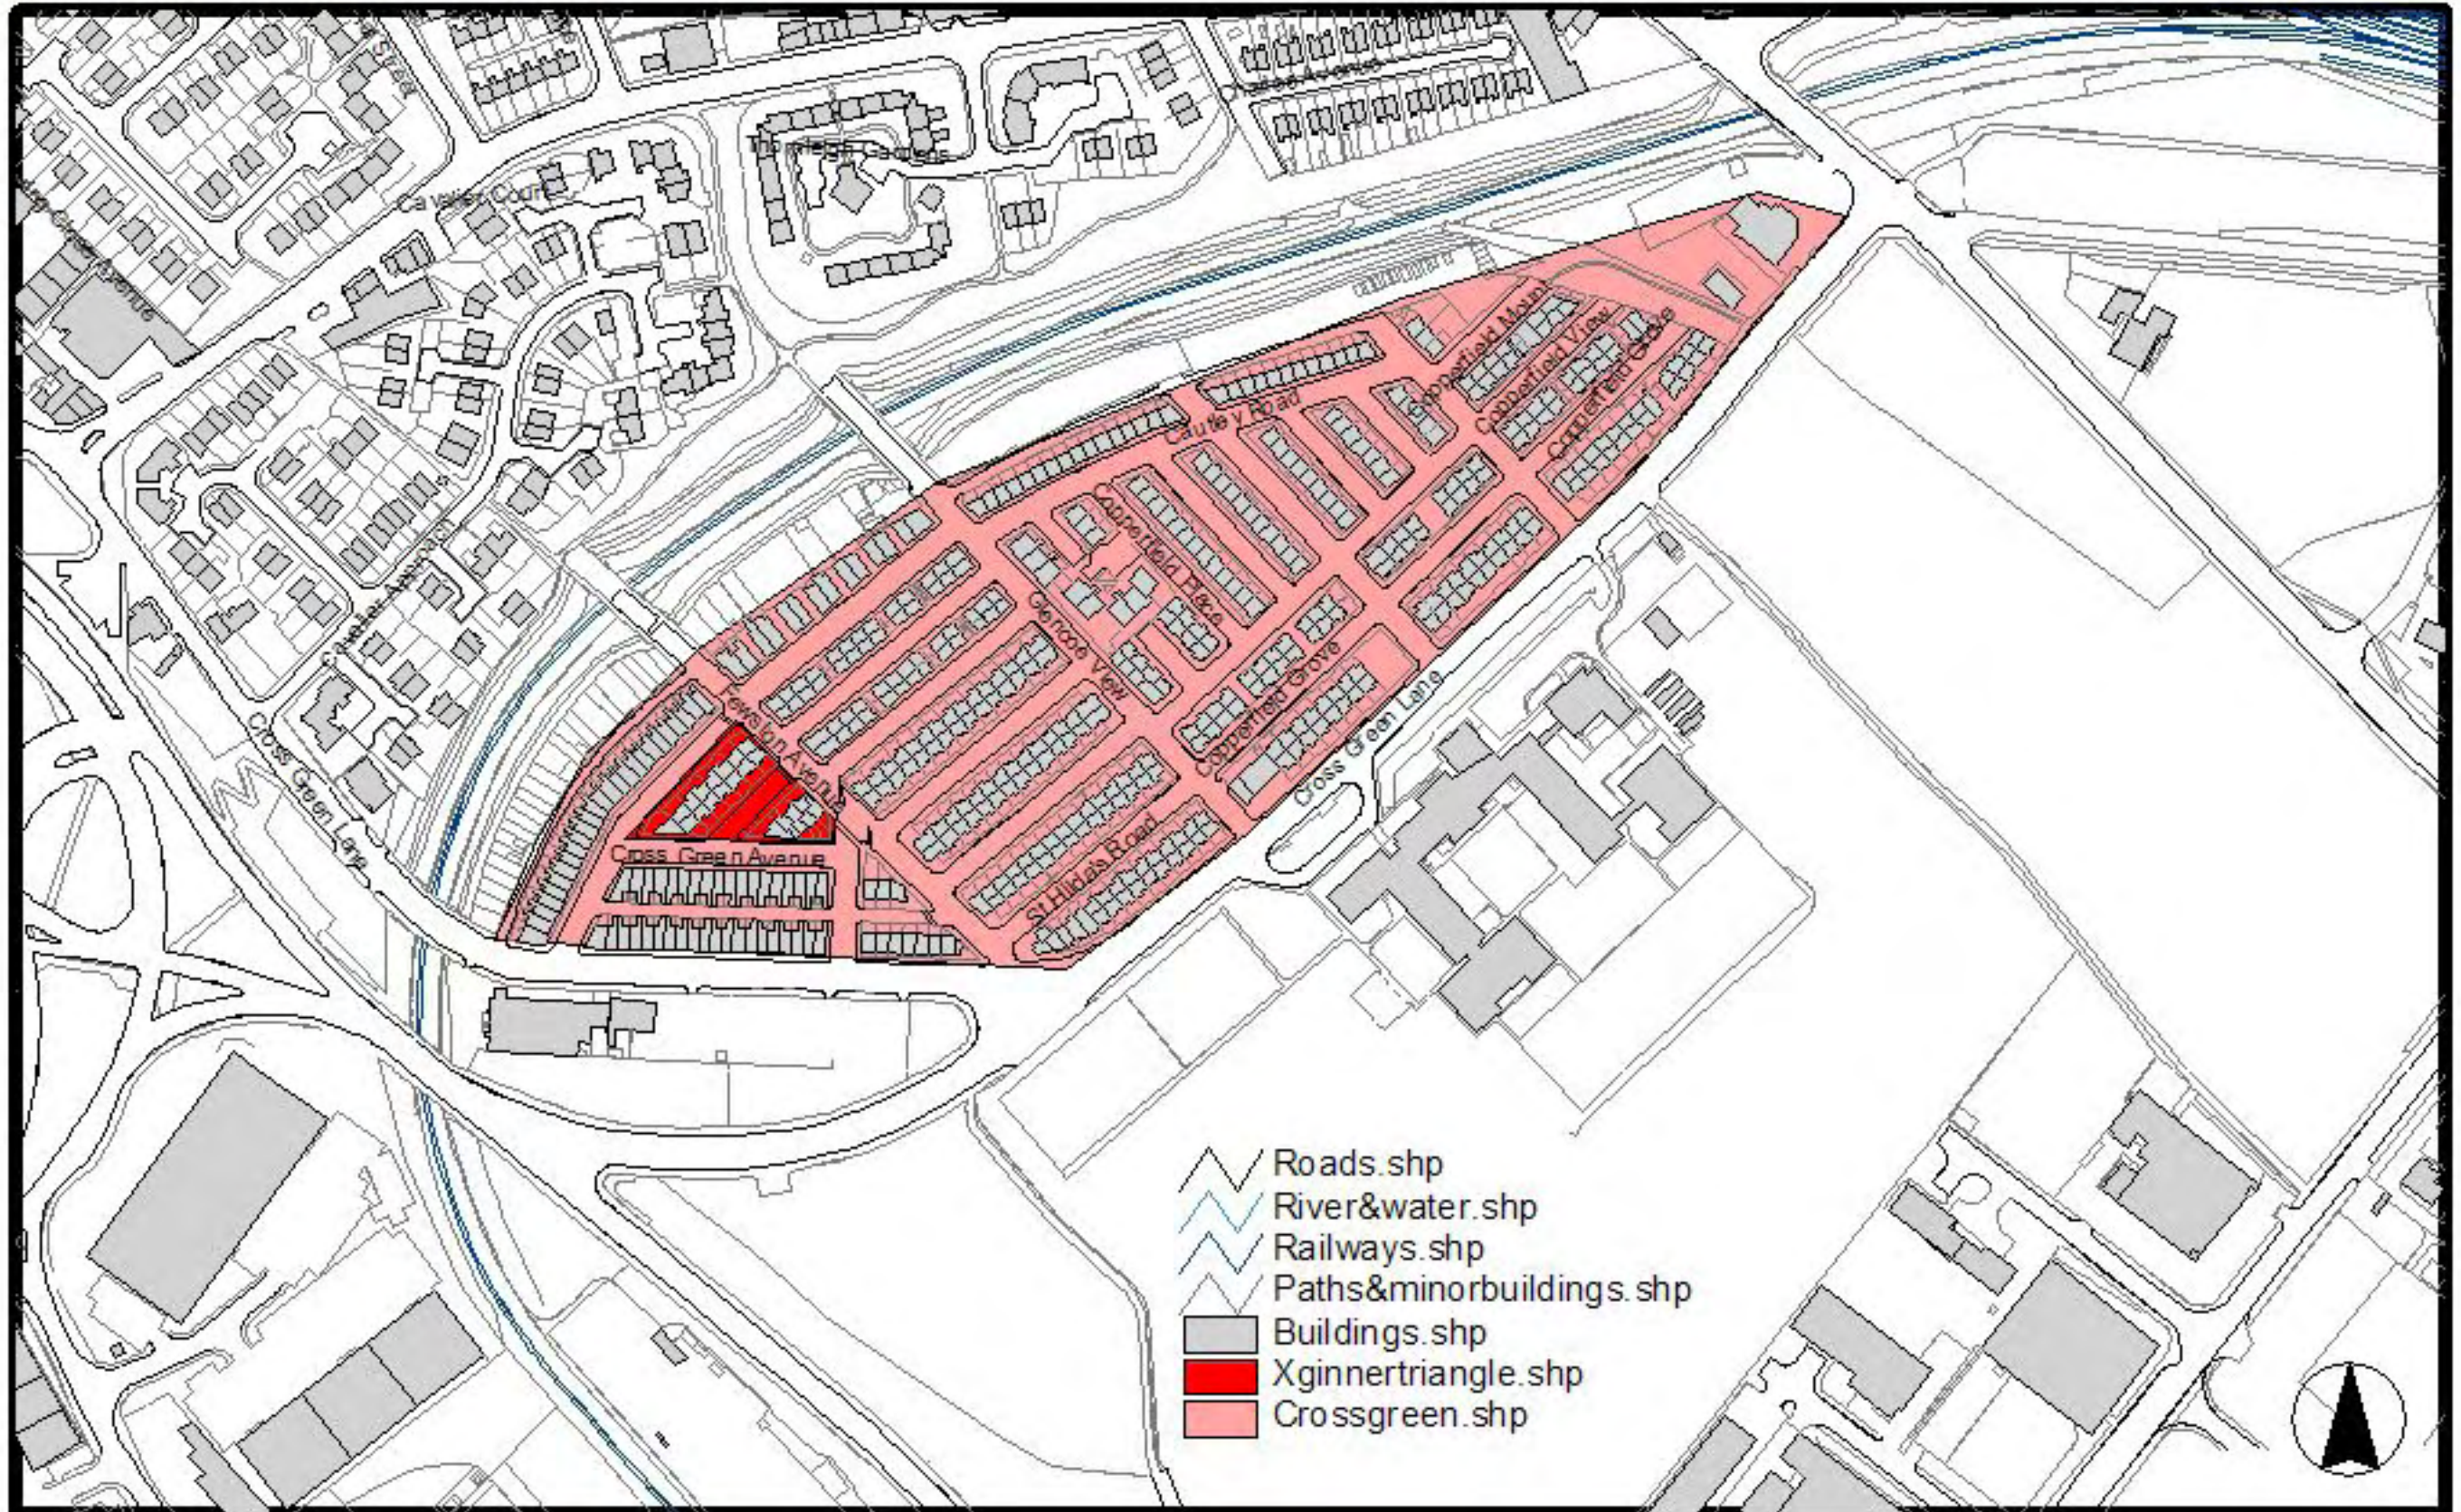

APPENDIX 1

Cross Geen Target Area, Leeds 9

AIRE VALLEY REGENERATION AREA BOUNDARY

COPPERFIELDS COLLEGE SITE

PROPOSED EAST LEEDS LINK ROAD