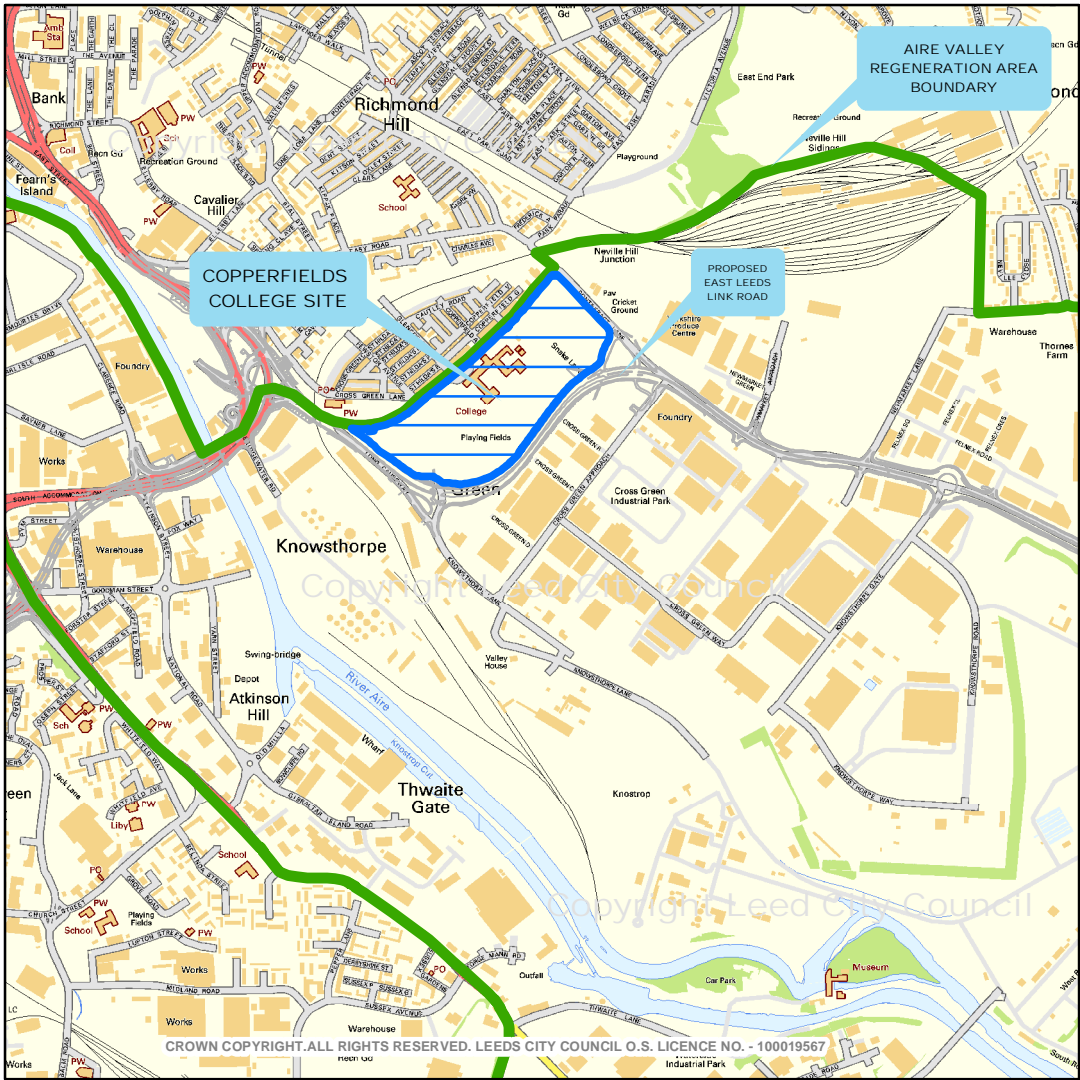

APPENDIX 1

Cross Geen Target Area, Leeds 9

AIRE VALLEY REGENERATION AREA BOUNDARY

COPPERFIELDS COLLEGE SITE

PROPOSED EAST LEEDS LINK ROAD