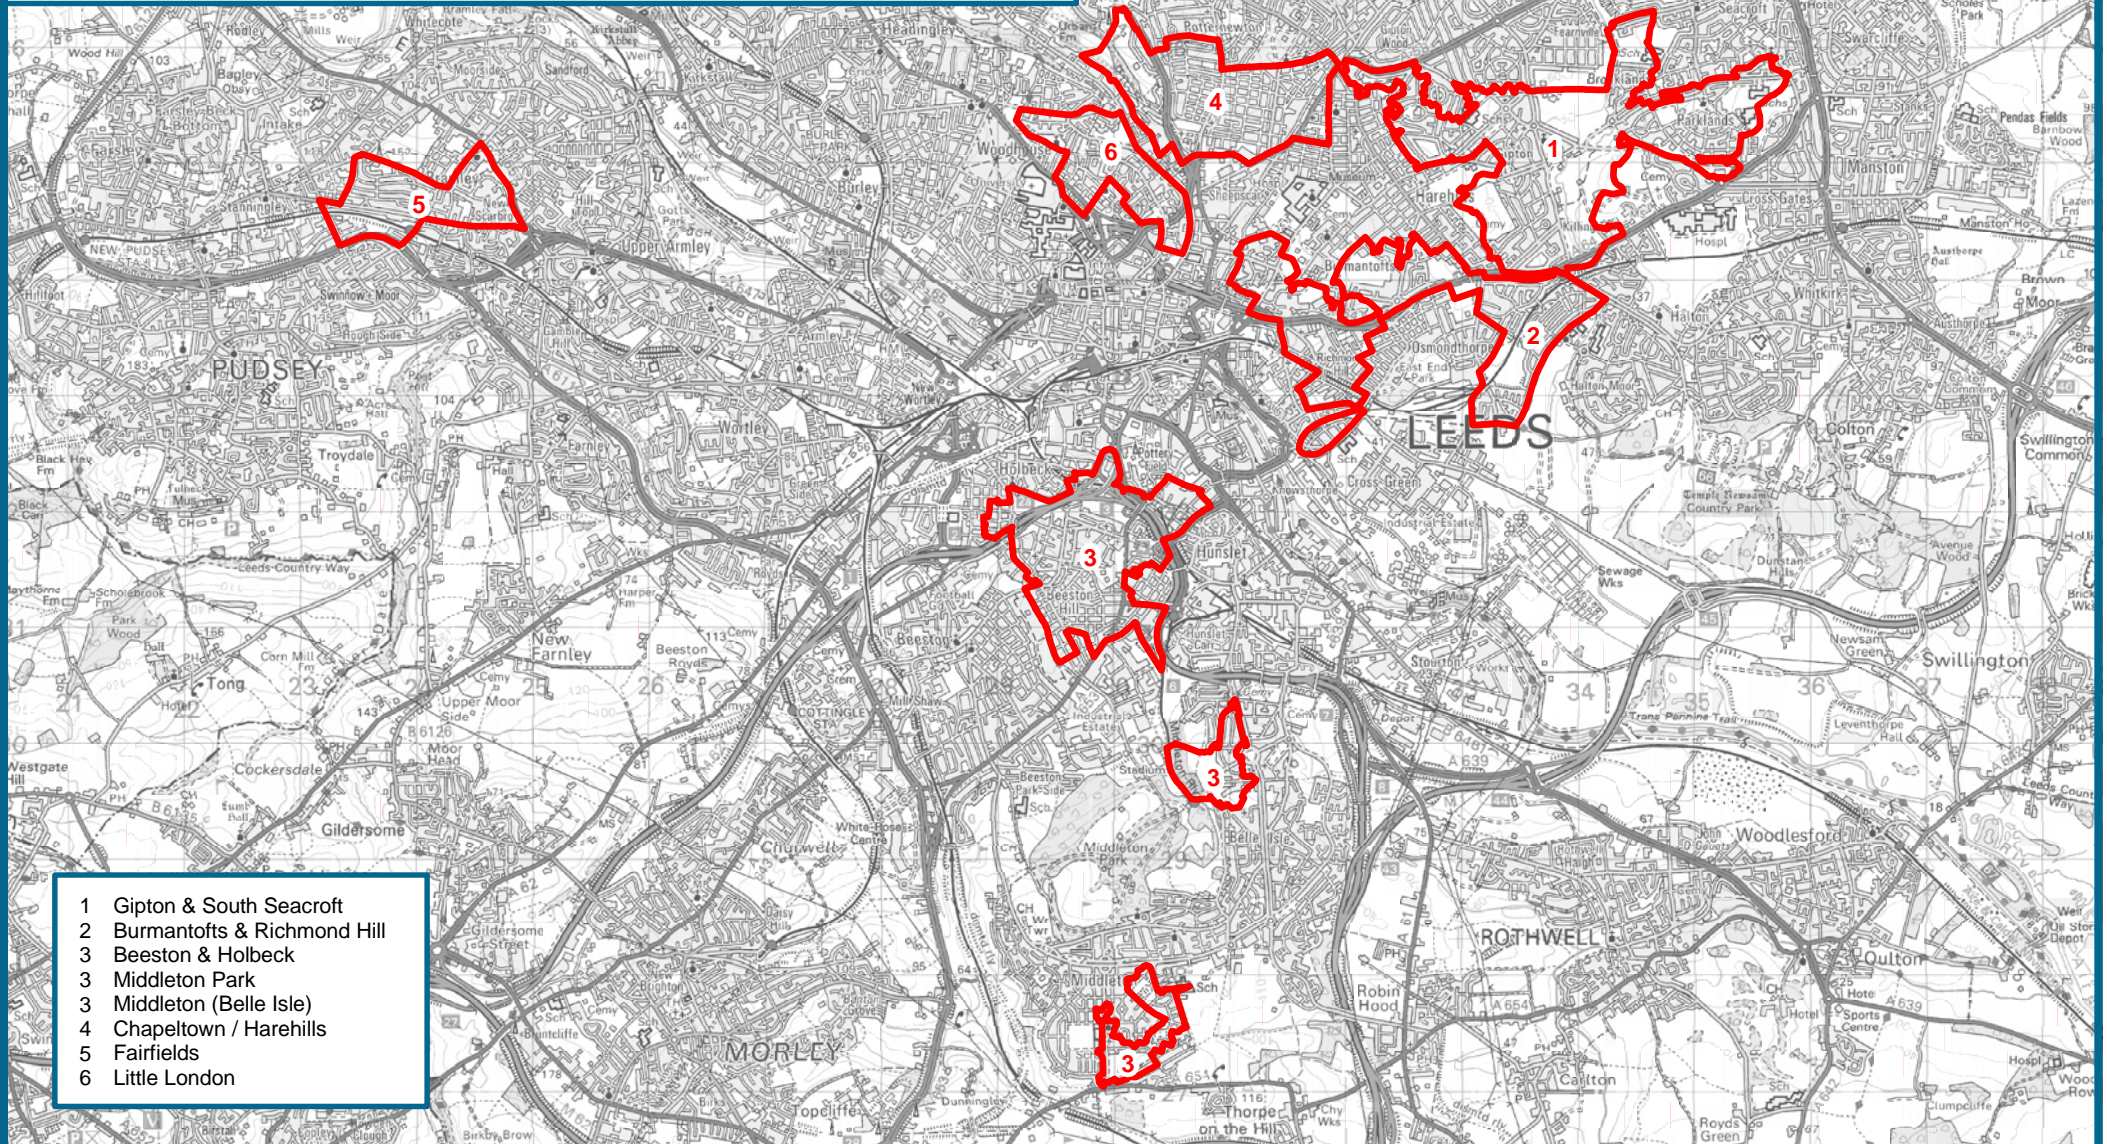

Intensive Neighbourhood Management Areas

Proposed Operational Areas - 20/02/2006

- 1 Gipton & South Seacroft
- 2 Burmantofts & Richmond Hill
- 3 Beeston & Holbeck
- 3 Middleton Park
- 3 Middleton (Belle Isle)
- 4 Chapeltown / Harehills
- 5 Fairfields
- 6 Little London

PRODUCED BY THE STRATEGY TEAM, NEIGHBOURHOODS AND HOUSING DEPT, LEEDS CITY COUNCIL

This map is based upon the Ordnance Survey's Digital Data with the permission of the Ordnance Survey on behalf of the Controller of Her Majesty's Stationery Office
 © Unauthorised reproduction infringes Crown Copyright and may lead to prosecution or civil proceedings
 © Crown Copyright. All rights reserved. Leeds City Council O.S. Licence No. 100019567 (2006)