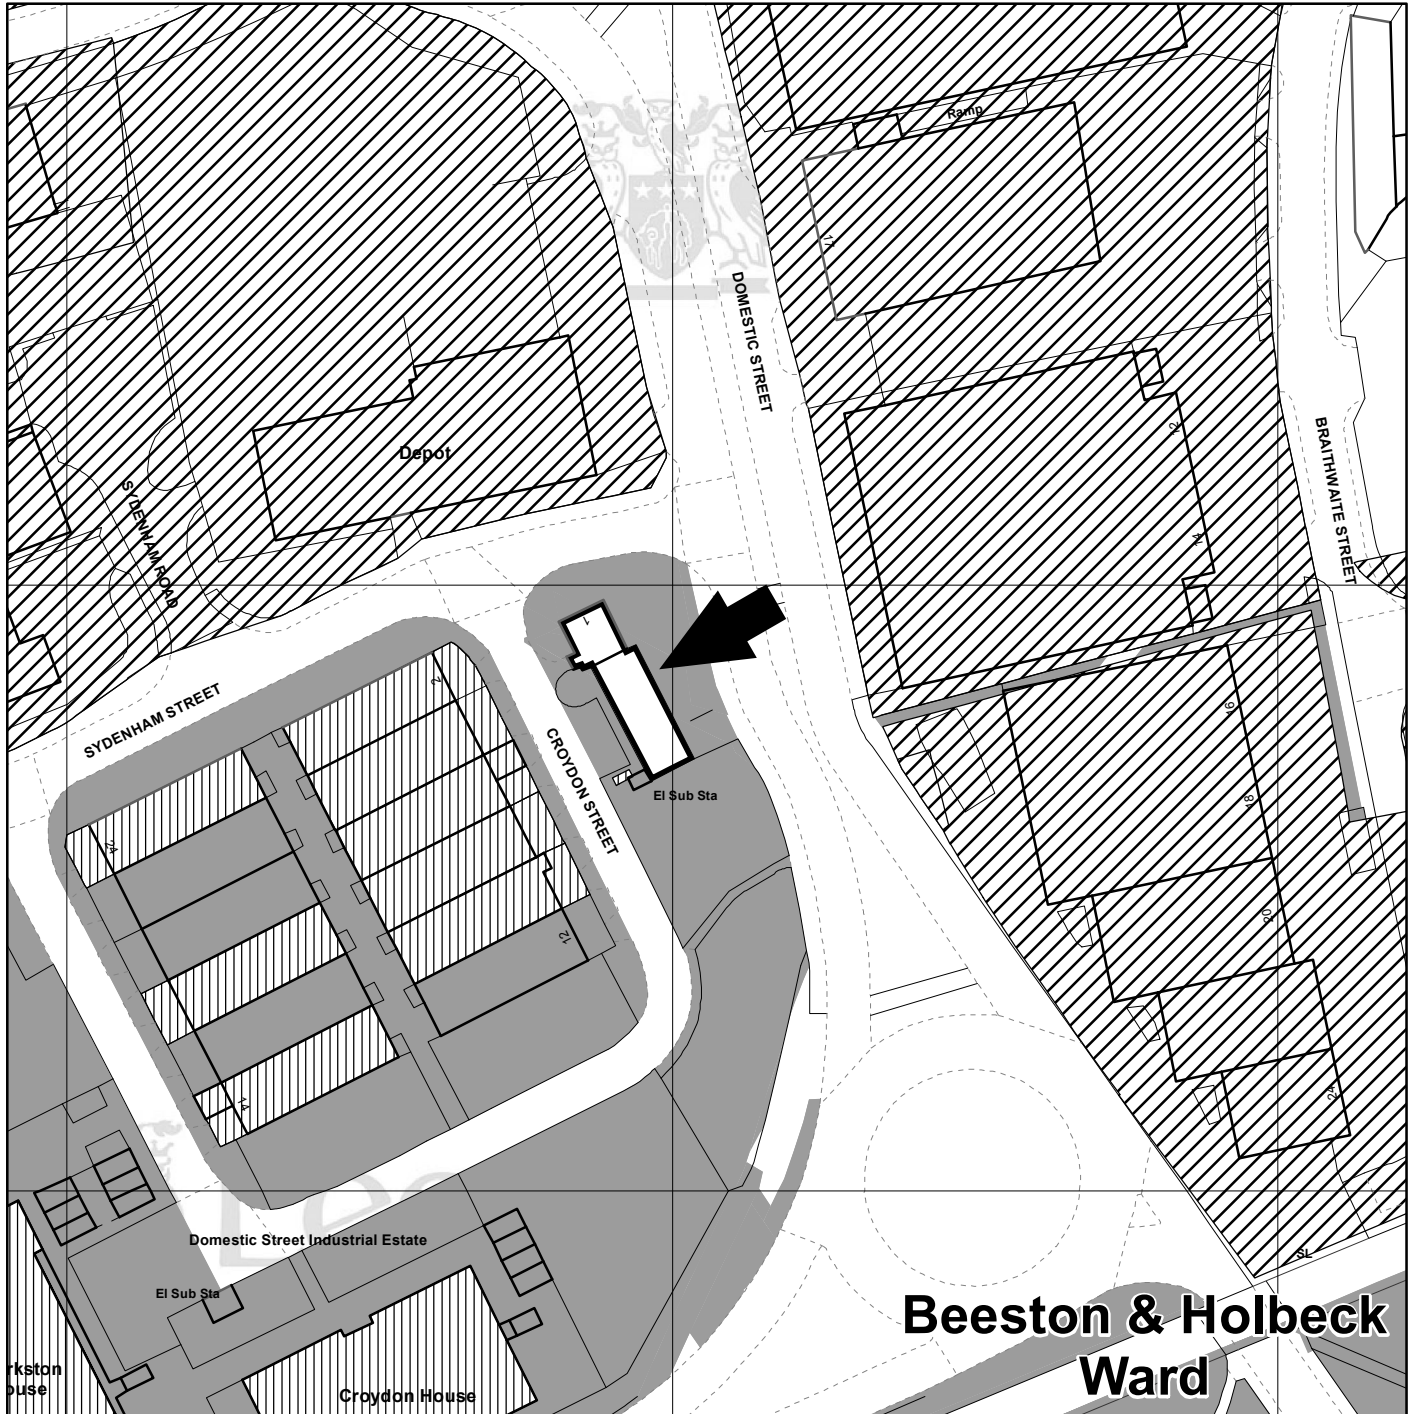

**FORMER CARETAKERS HOUSE
DOMESTIC STREET INDUSTRIAL ESTATE
1 SYDENHAM STREET
HOLBECK
LEEDS LS11**

**Beeston & Holbeck
Ward**

← SUBJECT SITE

LAND OWNED BY
LEEDS CITY COUNCIL

LAND LEASED OUT BY
LEEDS CITY COUNCIL

LAND SOLD BY
LEEDS CITY COUNCIL

LAND OWNED BY
APPLICANT

WARD BOUNDARY

Leeds
CITY COUNCIL

(c) Crown Copyright and database right [2013]
Ordnance Survey LA100019567

PREP BY M. CHRISTIAN

Date: 08/01/2014

OS No SE2832NE

Scale 1:1,250

PLAN No 11490/D