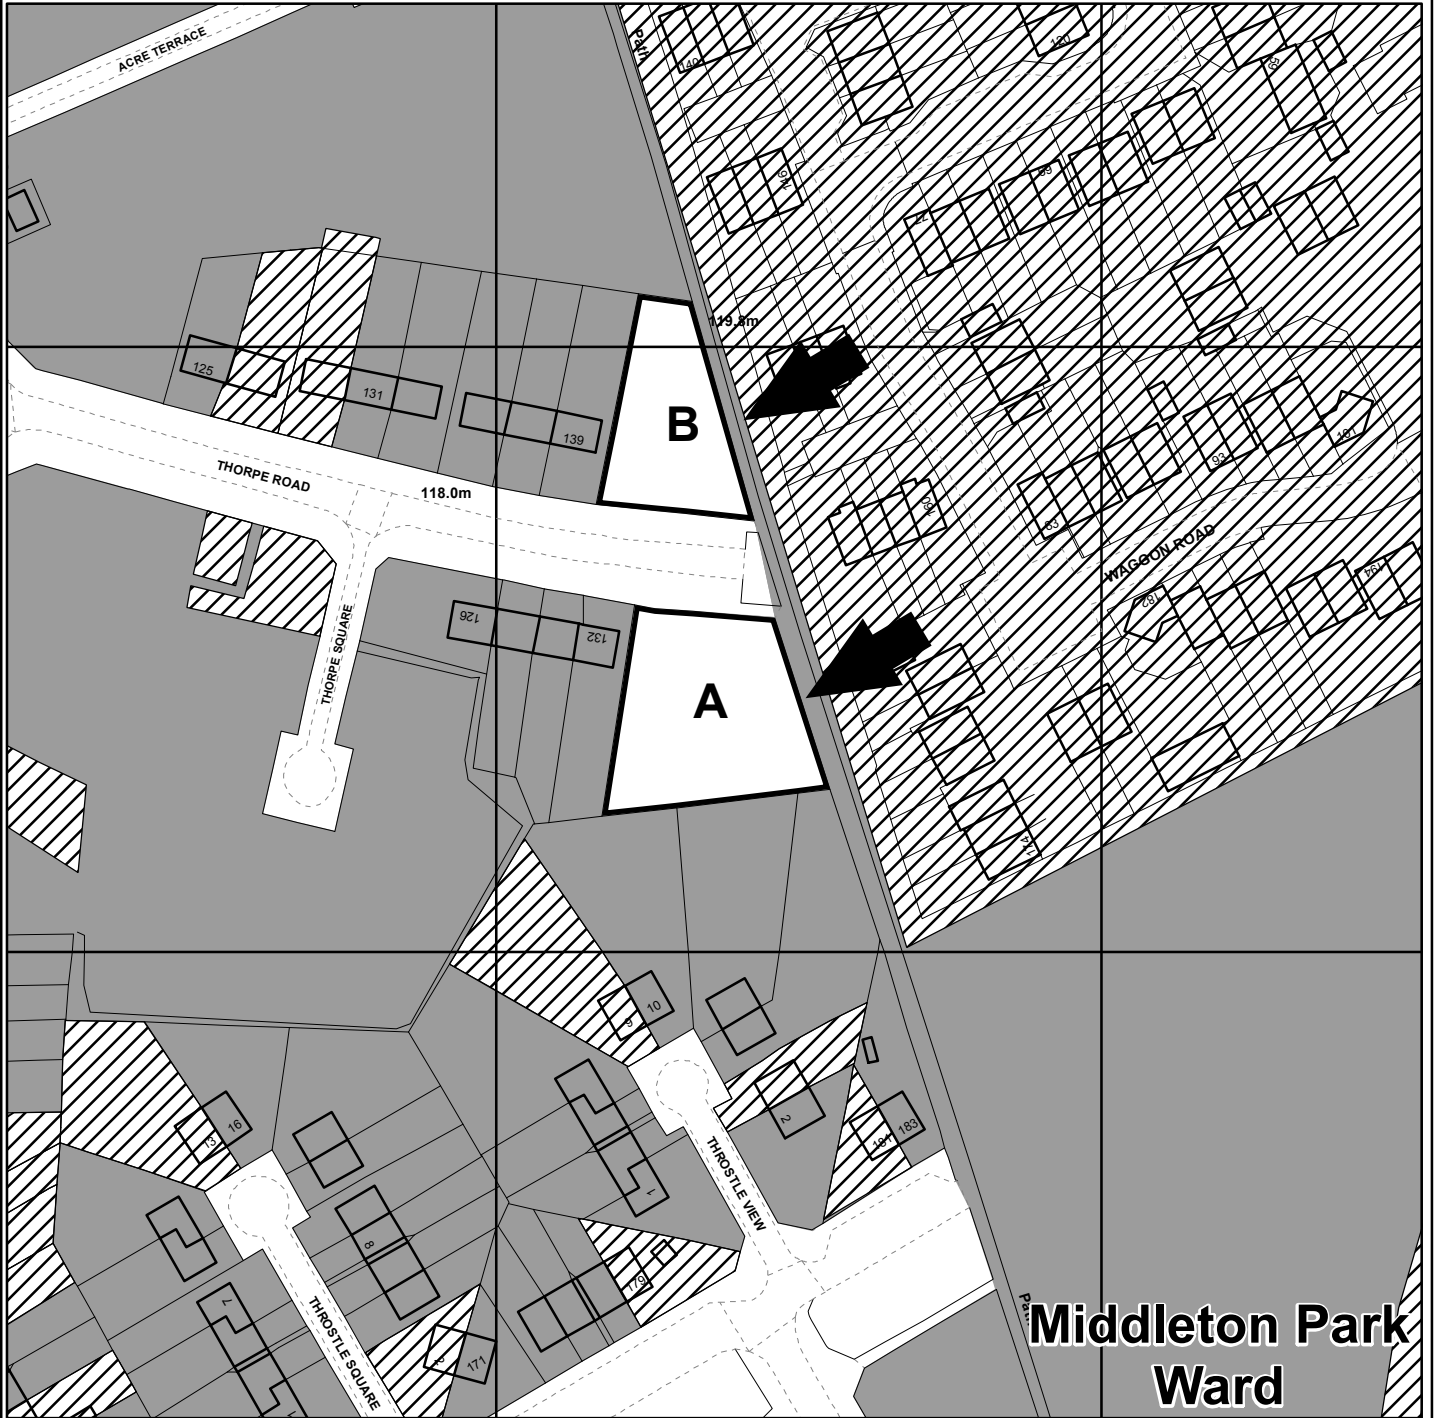

LAND AT
THORPE ROAD EAST
MIDDLETON
LEEDS LS10

PLAN 2

**Middleton Park
Ward**

← SUBJECT SITE

LAND OWNED BY
LEEDS CITY COUNCIL

LAND LEASED OUT BY
LEEDS CITY COUNCIL

LAND SOLD BY
LEEDS CITY COUNCIL

LAND OWNED BY
APPLICANT

WARD BOUNDARY

Leeds
CITY COUNCIL

(c) Crown Copyright and database right [2014]
Ordnance Survey LA100019567

0 5 10 20 30 40
Metres

PREP BY M. CHRISTIAN
DATE 17/02/2014
OS No SE3027NE
Scale 1:1,250

PLAN No 16971/D