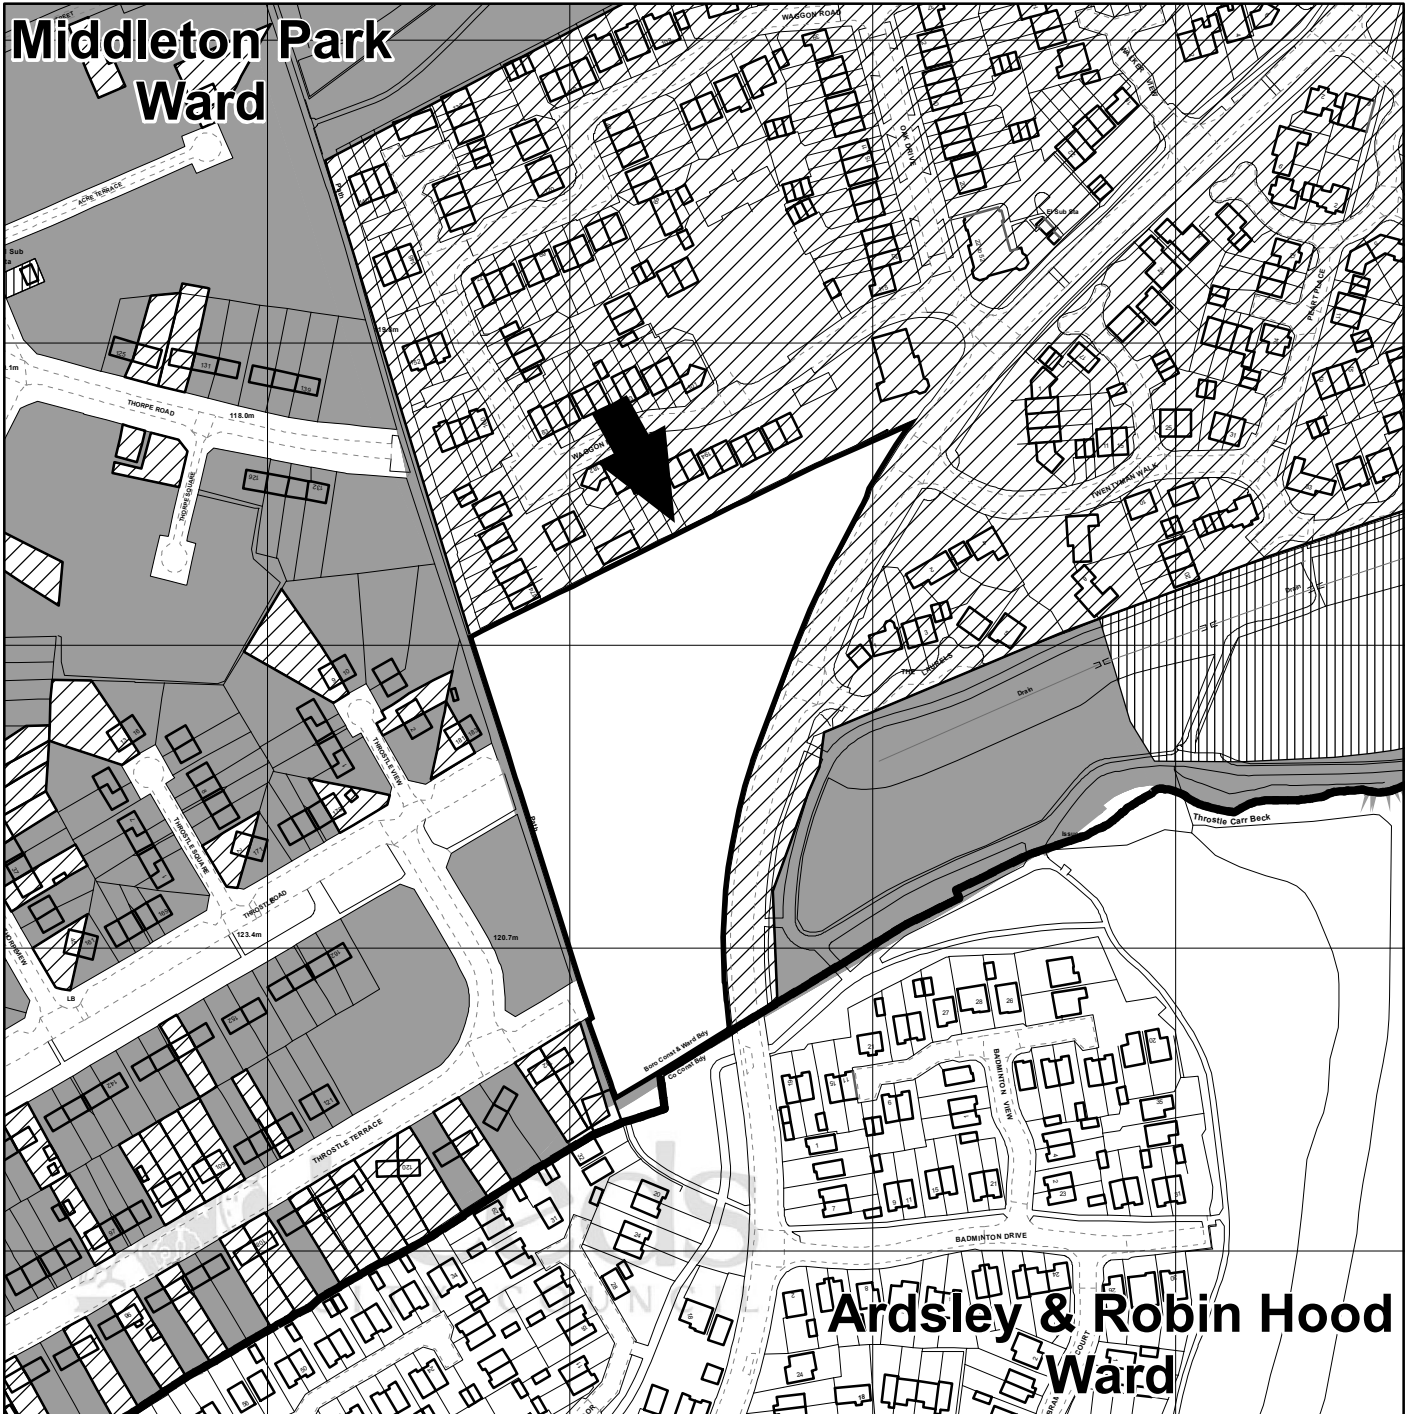

**LAND AT  
TOWCESTER AVENUE  
MIDDLETON  
LEEDS LS10**

 <b>← SUBJECT SITE</b>  <b>LAND SOLD BY LEEDS CITY COUNCIL</b>	 <b>LAND OWNED BY LEEDS CITY COUNCIL</b>  <b>LAND OWNED BY APPLICANT</b>	 <b>LAND LEASED OUT BY LEEDS CITY COUNCIL</b>  <b>WARD BOUNDARY</b>
---	---	--

Leeds

CITY COUNCIL

(c) Crown Copyright and database right [2014]  
Ordnance Survey LA100019567

PREP BY M. CHRISTIAN  
Date: 18/02/2014  
OS No SE3027SE  
Scale 1:2,500

PLAN No 16990/D