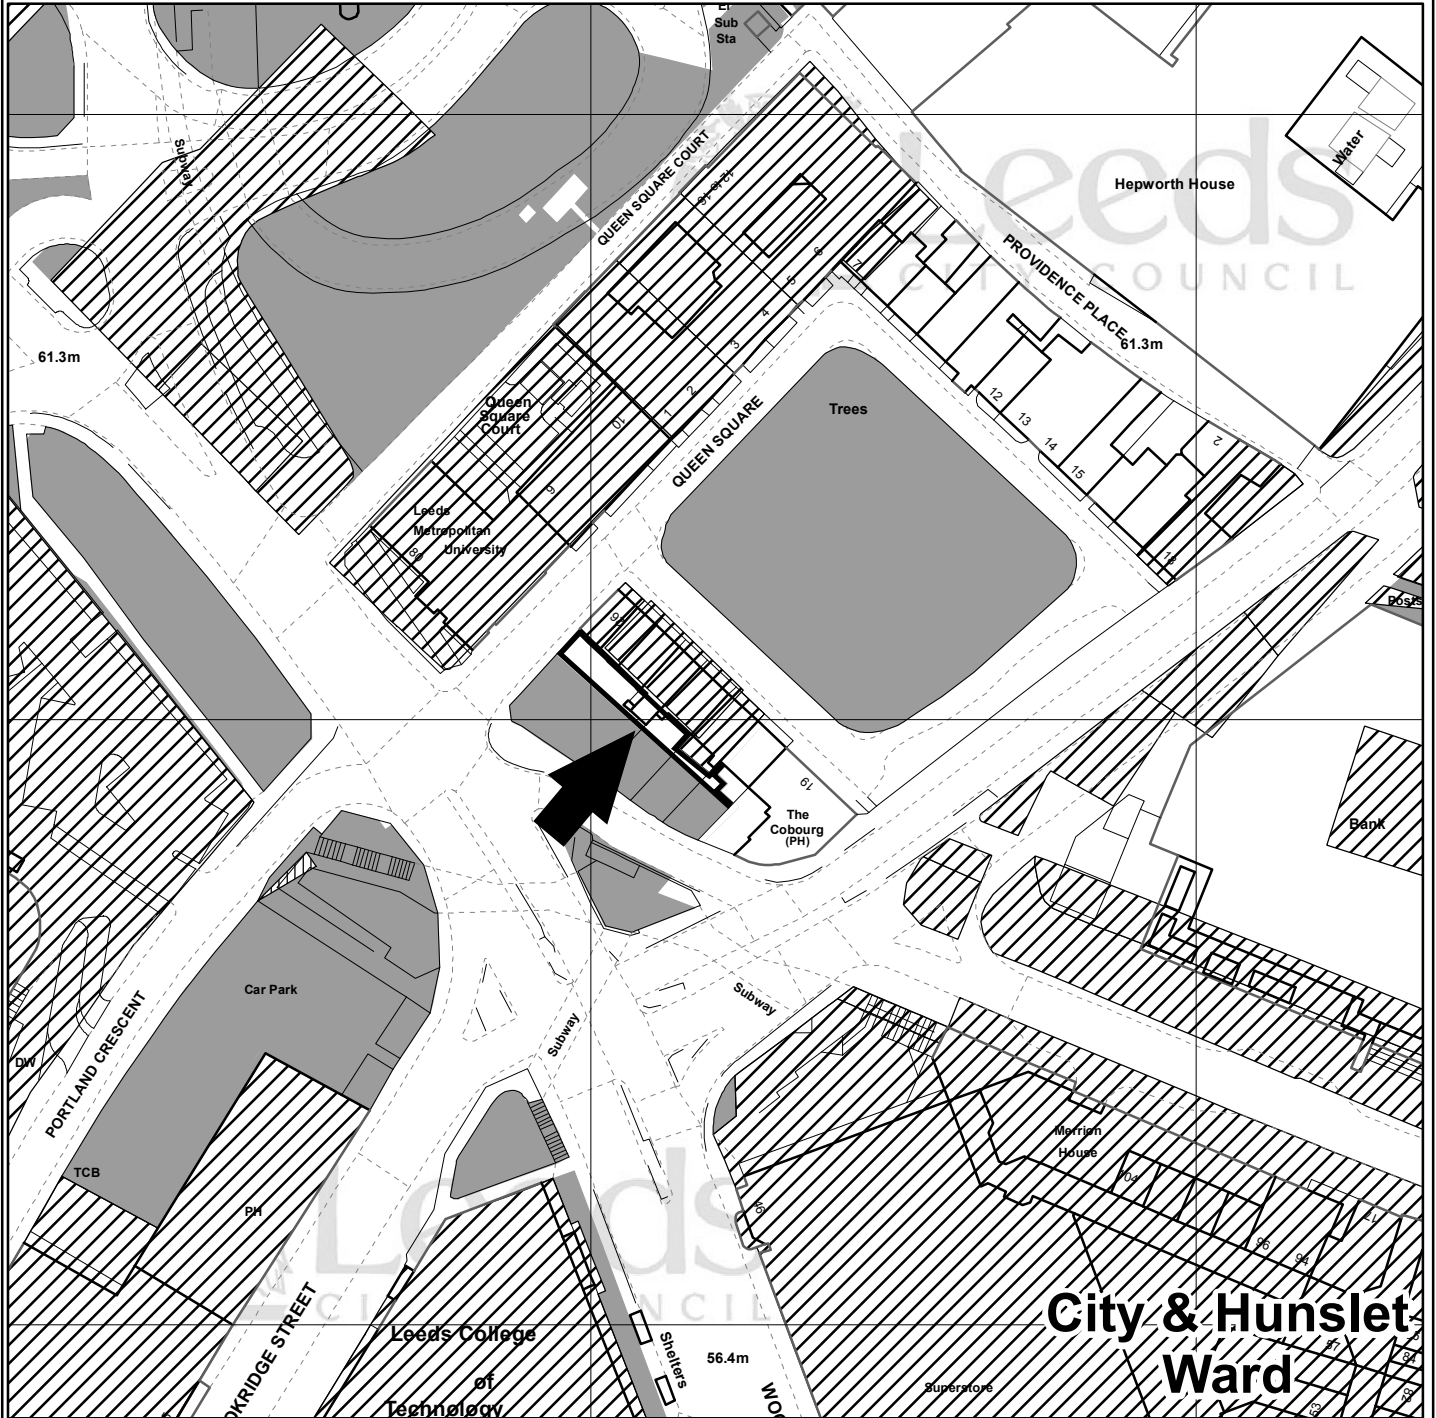

# LAND TO REAR OF 20 - 26 QUEEN SQUARE LEEDS LS2

City & Hunslet  
Ward

← SUBJECT SITE

LAND OWNED BY  
LEEDS CITY COUNCIL

LAND LEASED OUT BY  
LEEDS CITY COUNCIL

LAND SOLD BY  
LEEDS CITY COUNCIL

LAND OWNED BY  
APPLICANT

WARD BOUNDARY

# Leeds

CITY COUNCIL

(c) Crown Copyright and database right [2014]  
Ordnance Survey LA100019567

PREP BY M. CHRISTIAN

DATE 23/01/2014

OS No SE2934SE

Scale 1:1,250

PLAN No 17395/C