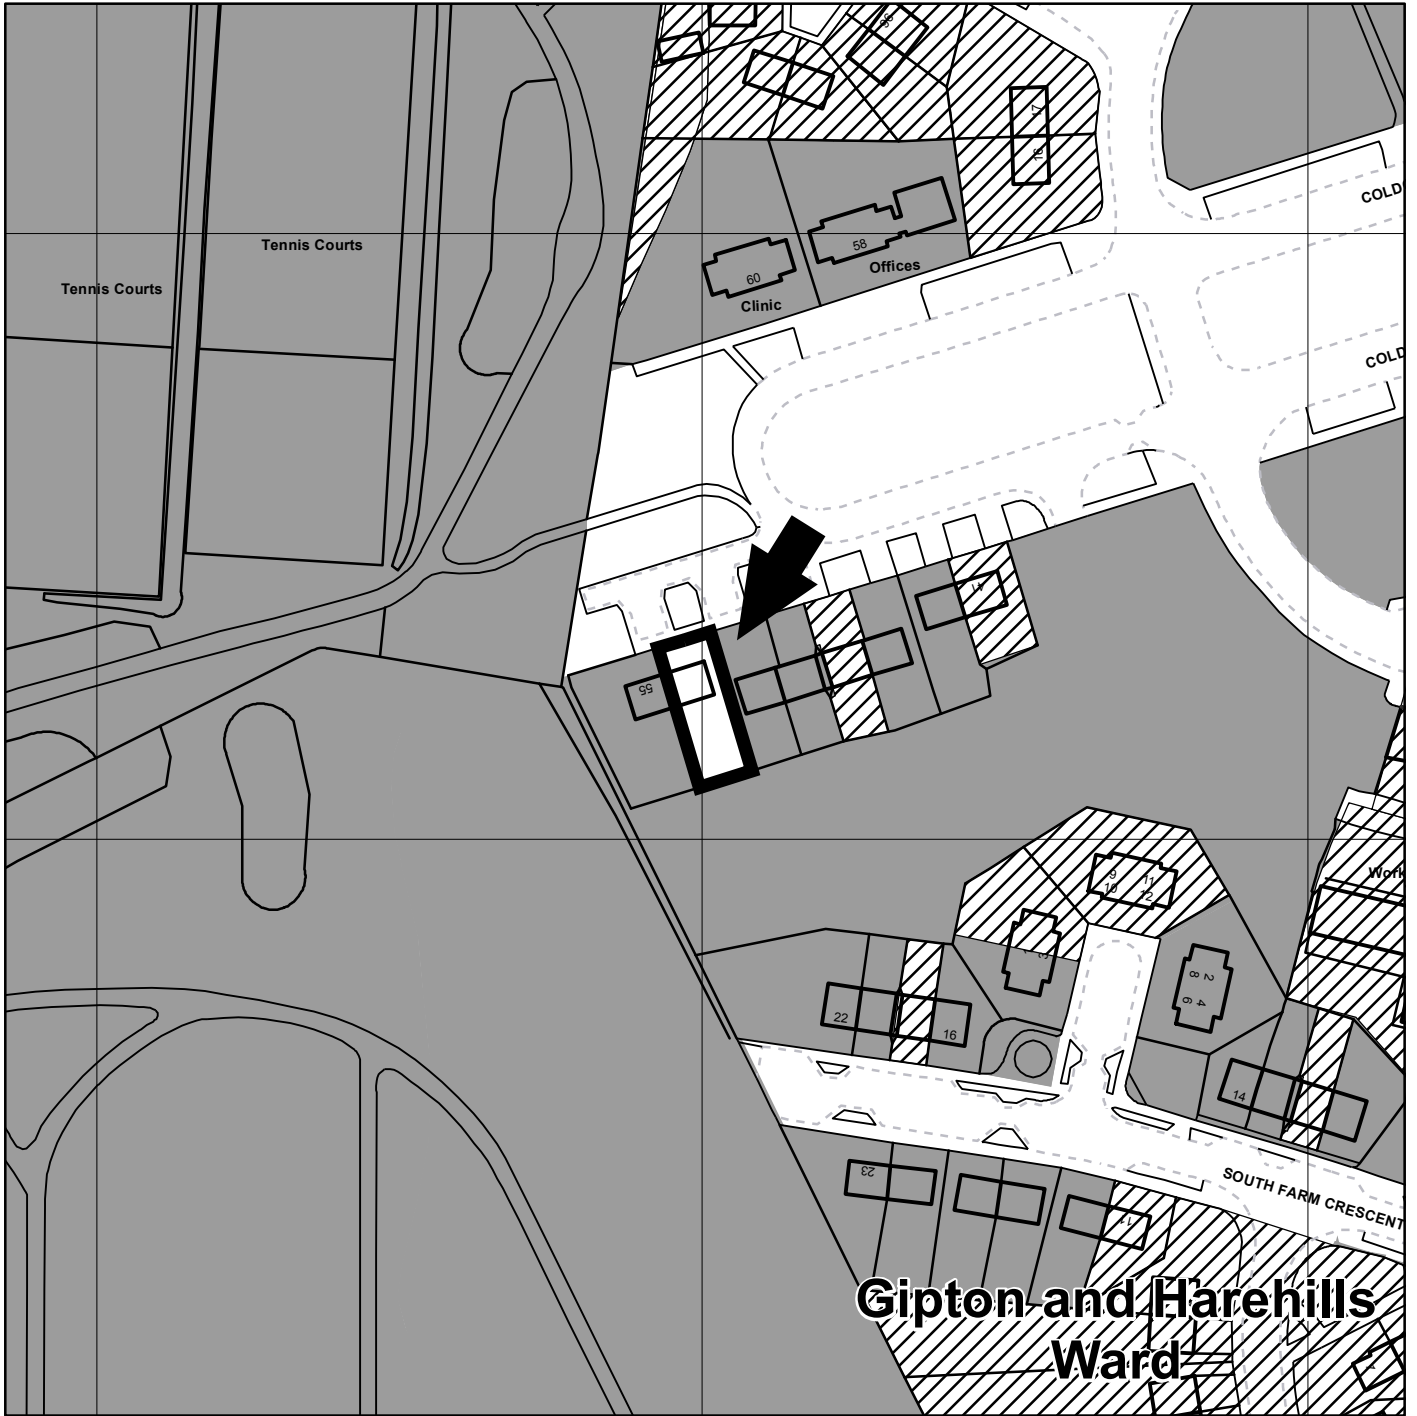

**53 COLDCOTES DRIVE
GIPTON
LEEDS 9**

← SUBJECT SITE

LAND SOLD BY
LEEDS CITY COUNCIL

LAND OWNED BY
LEEDS CITY COUNCIL

LAND LEASED OUT BY
LEEDS CITY COUNCIL

WARD BOUNDARY

Leeds
CITY COUNCIL

(c) Crown Copyright and database right [2014]
Ordnance Survey LA100019567

PREP BY M. CORDINGLEY

Date: 03/04/2014

OS No SE3334NW

Scale 1:1,250

PLAN No 17610