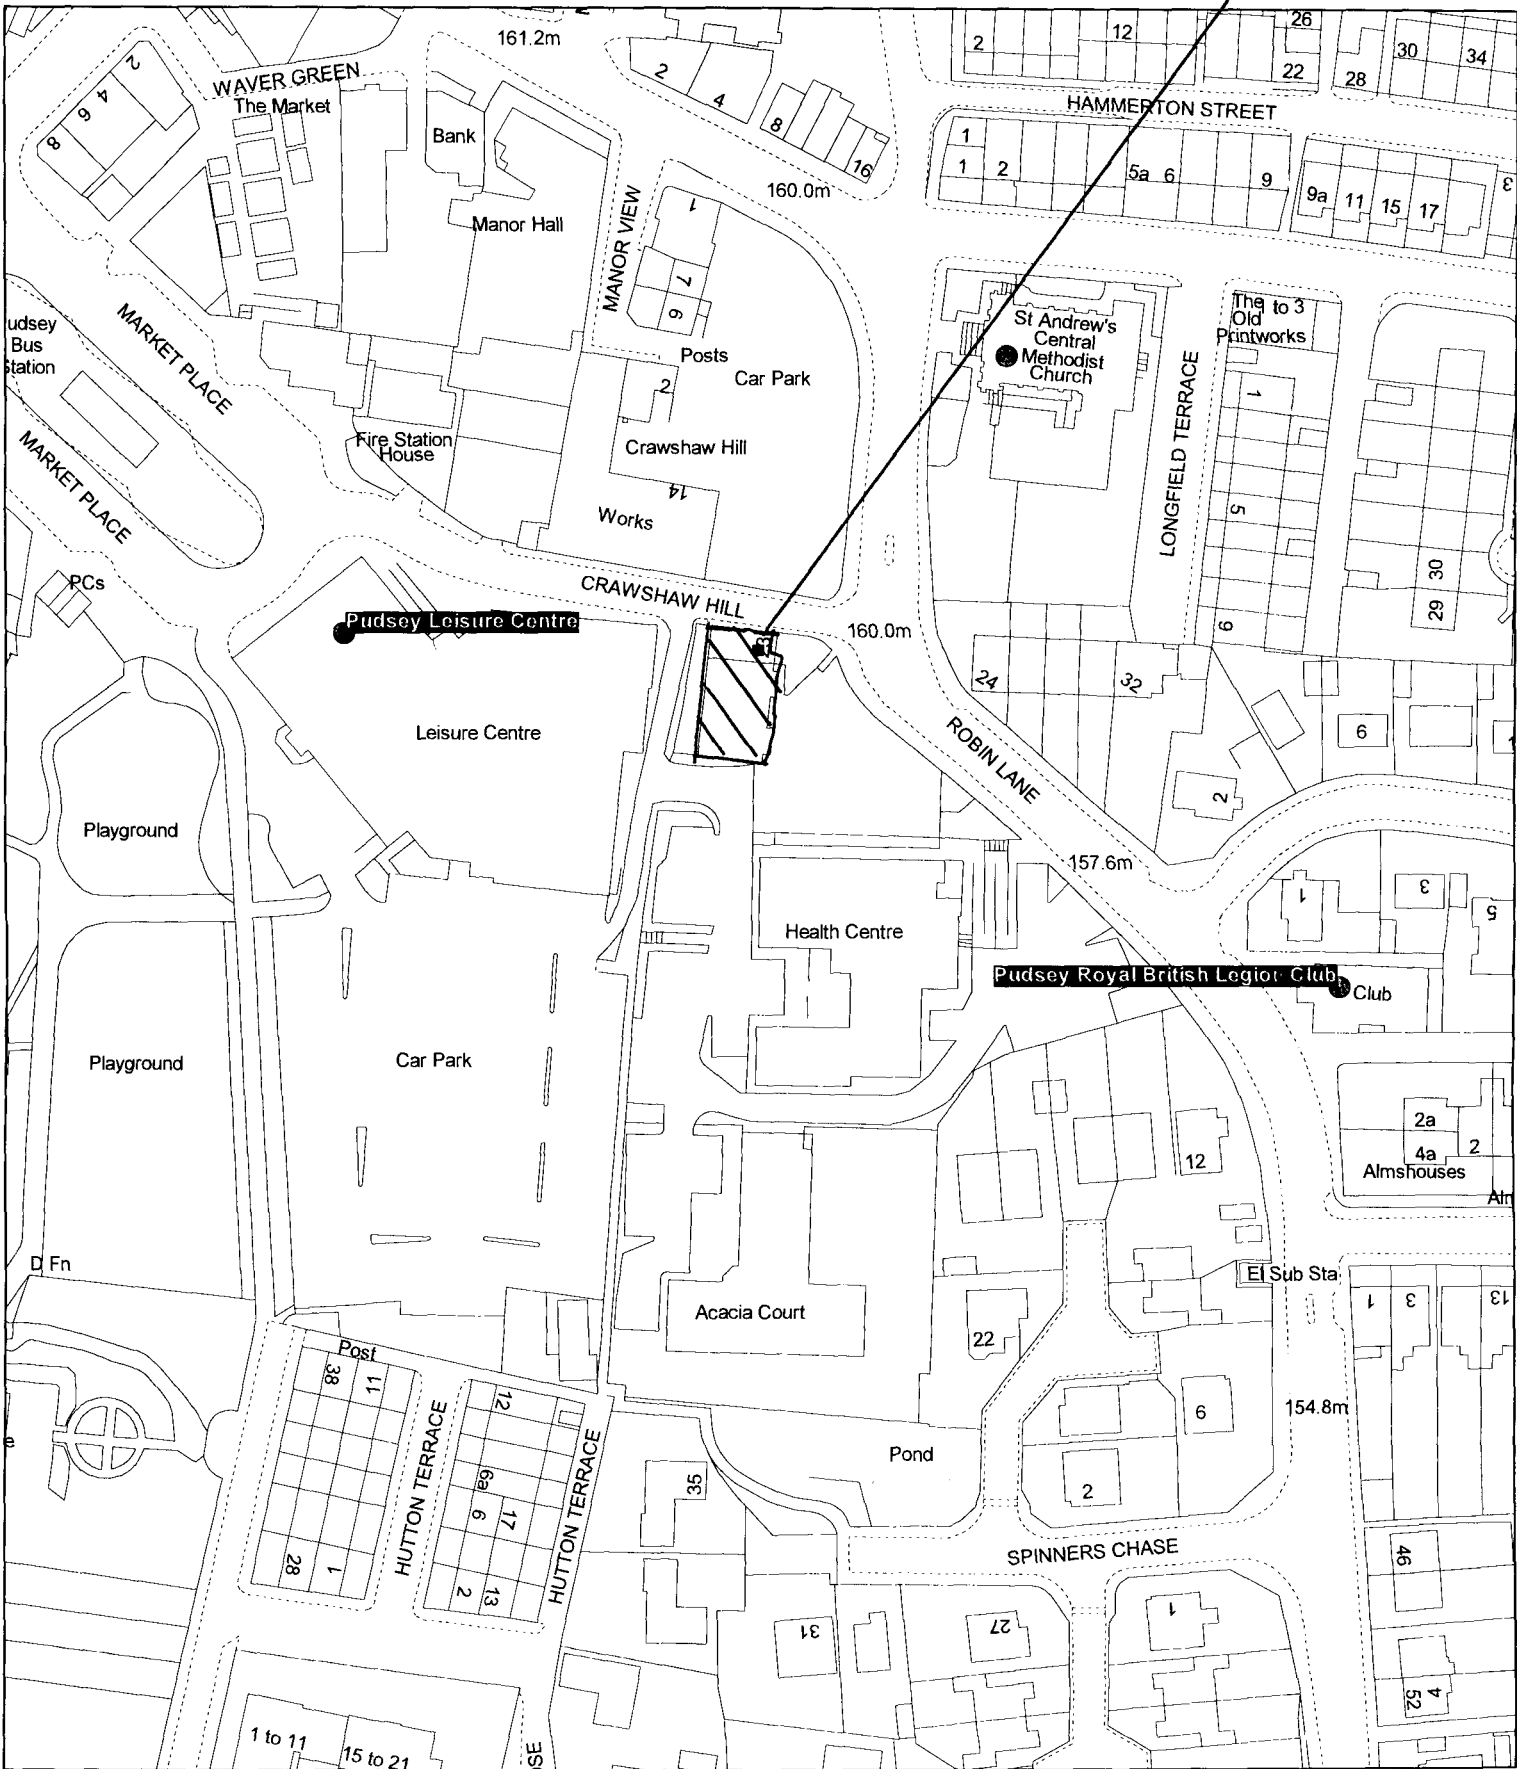

APPENDIX E - CAFE LUX

This map is based upon the Ordnance Survey's digital data with the permission of the Ordnance Survey on behalf of the controller of Her Majesty's Stationary Office

© Unauthorised reproduction infringes Crown Copyright and may lead to prosecution or civil proceedings

Key

-  On licence
-  Late night refreshment