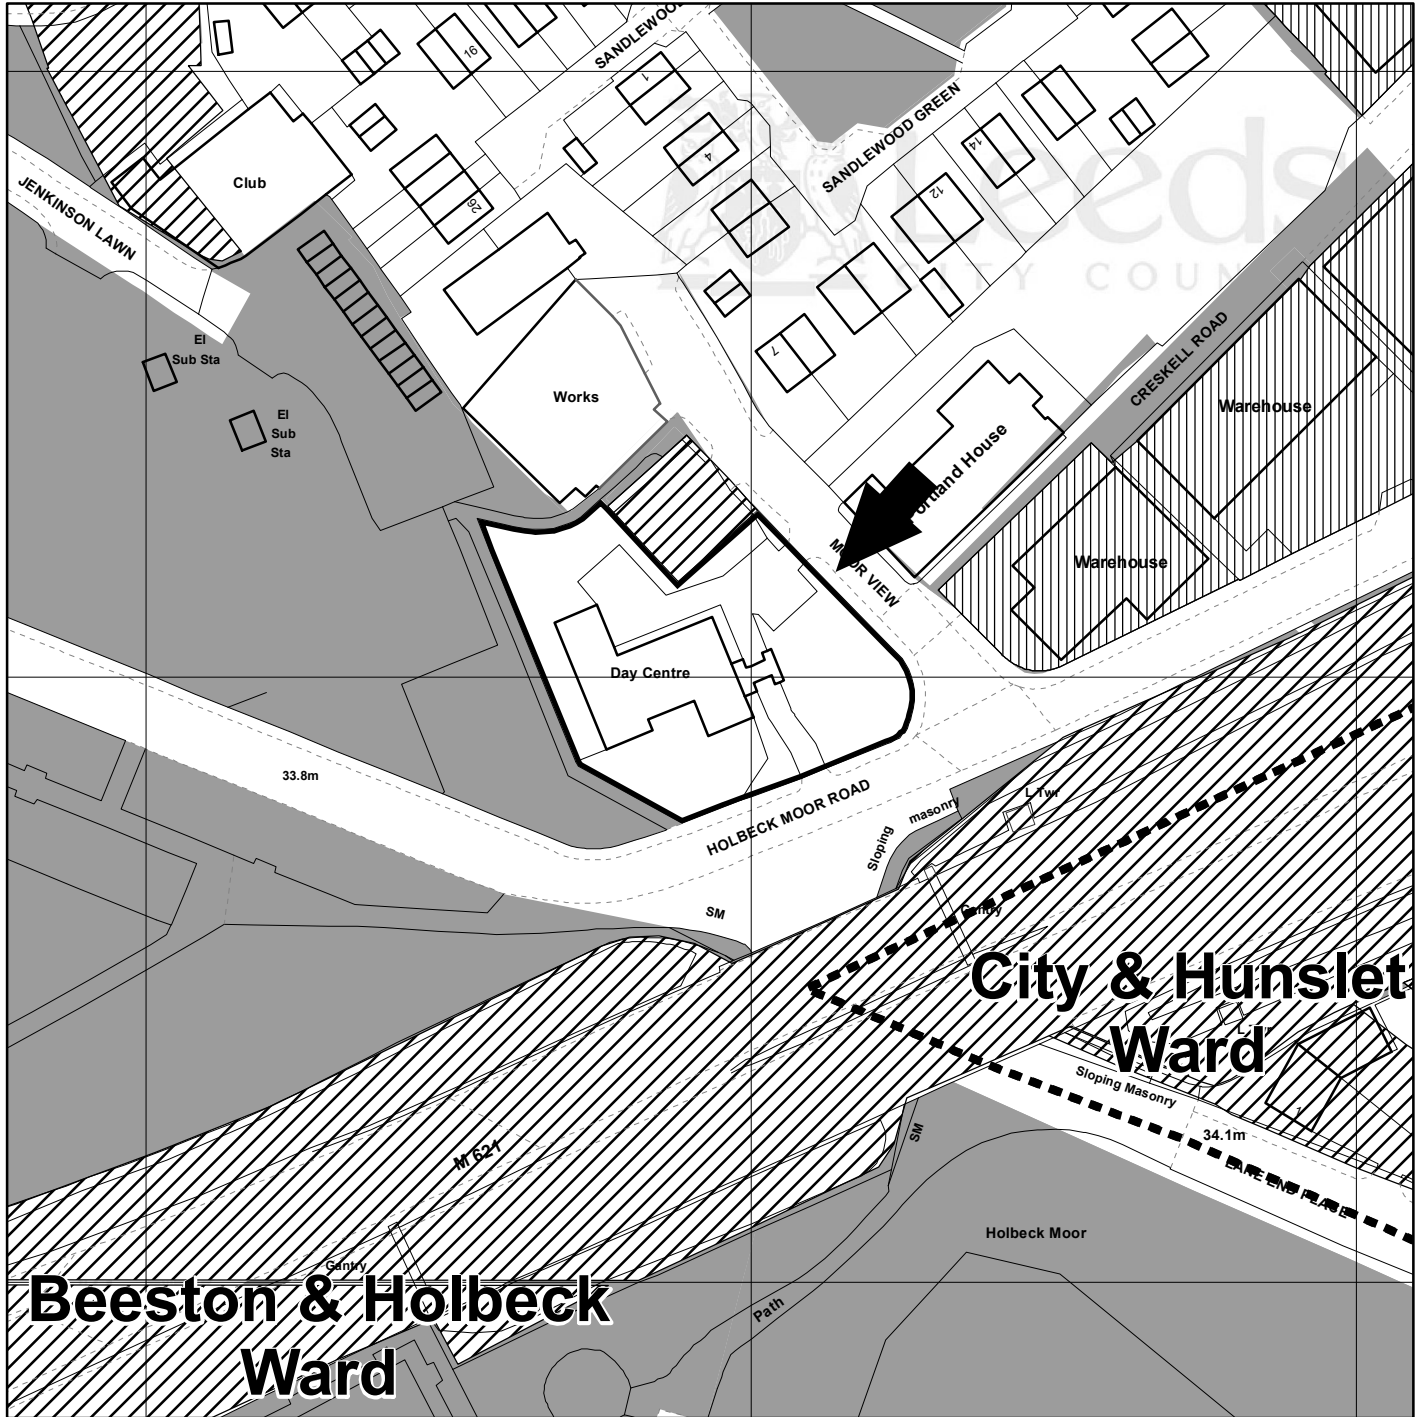

**HOLBECK DAY CENTRE  
HOLBECK MOOR ROAD  
HOLBECK  
LEEDS LS11**

← SUBJECT SITE

LAND OWNED BY LEEDS CITY COUNCIL

LAND LEASED OUT BY LEEDS CITY COUNCIL

LAND SOLD BY LEEDS CITY COUNCIL

LAND OWNED BY APPLICANT

WARD BOUNDARY

**Leeds**  
CITY COUNCIL

PREP BY M. CHRISTIAN

DATE 30/05/2012

OS No SE2932SW

Scale 1:1,250

(c) Crown Copyright and database right [2013]  
Ordnance Survey LA100019567

**PLAN No 14988/C**