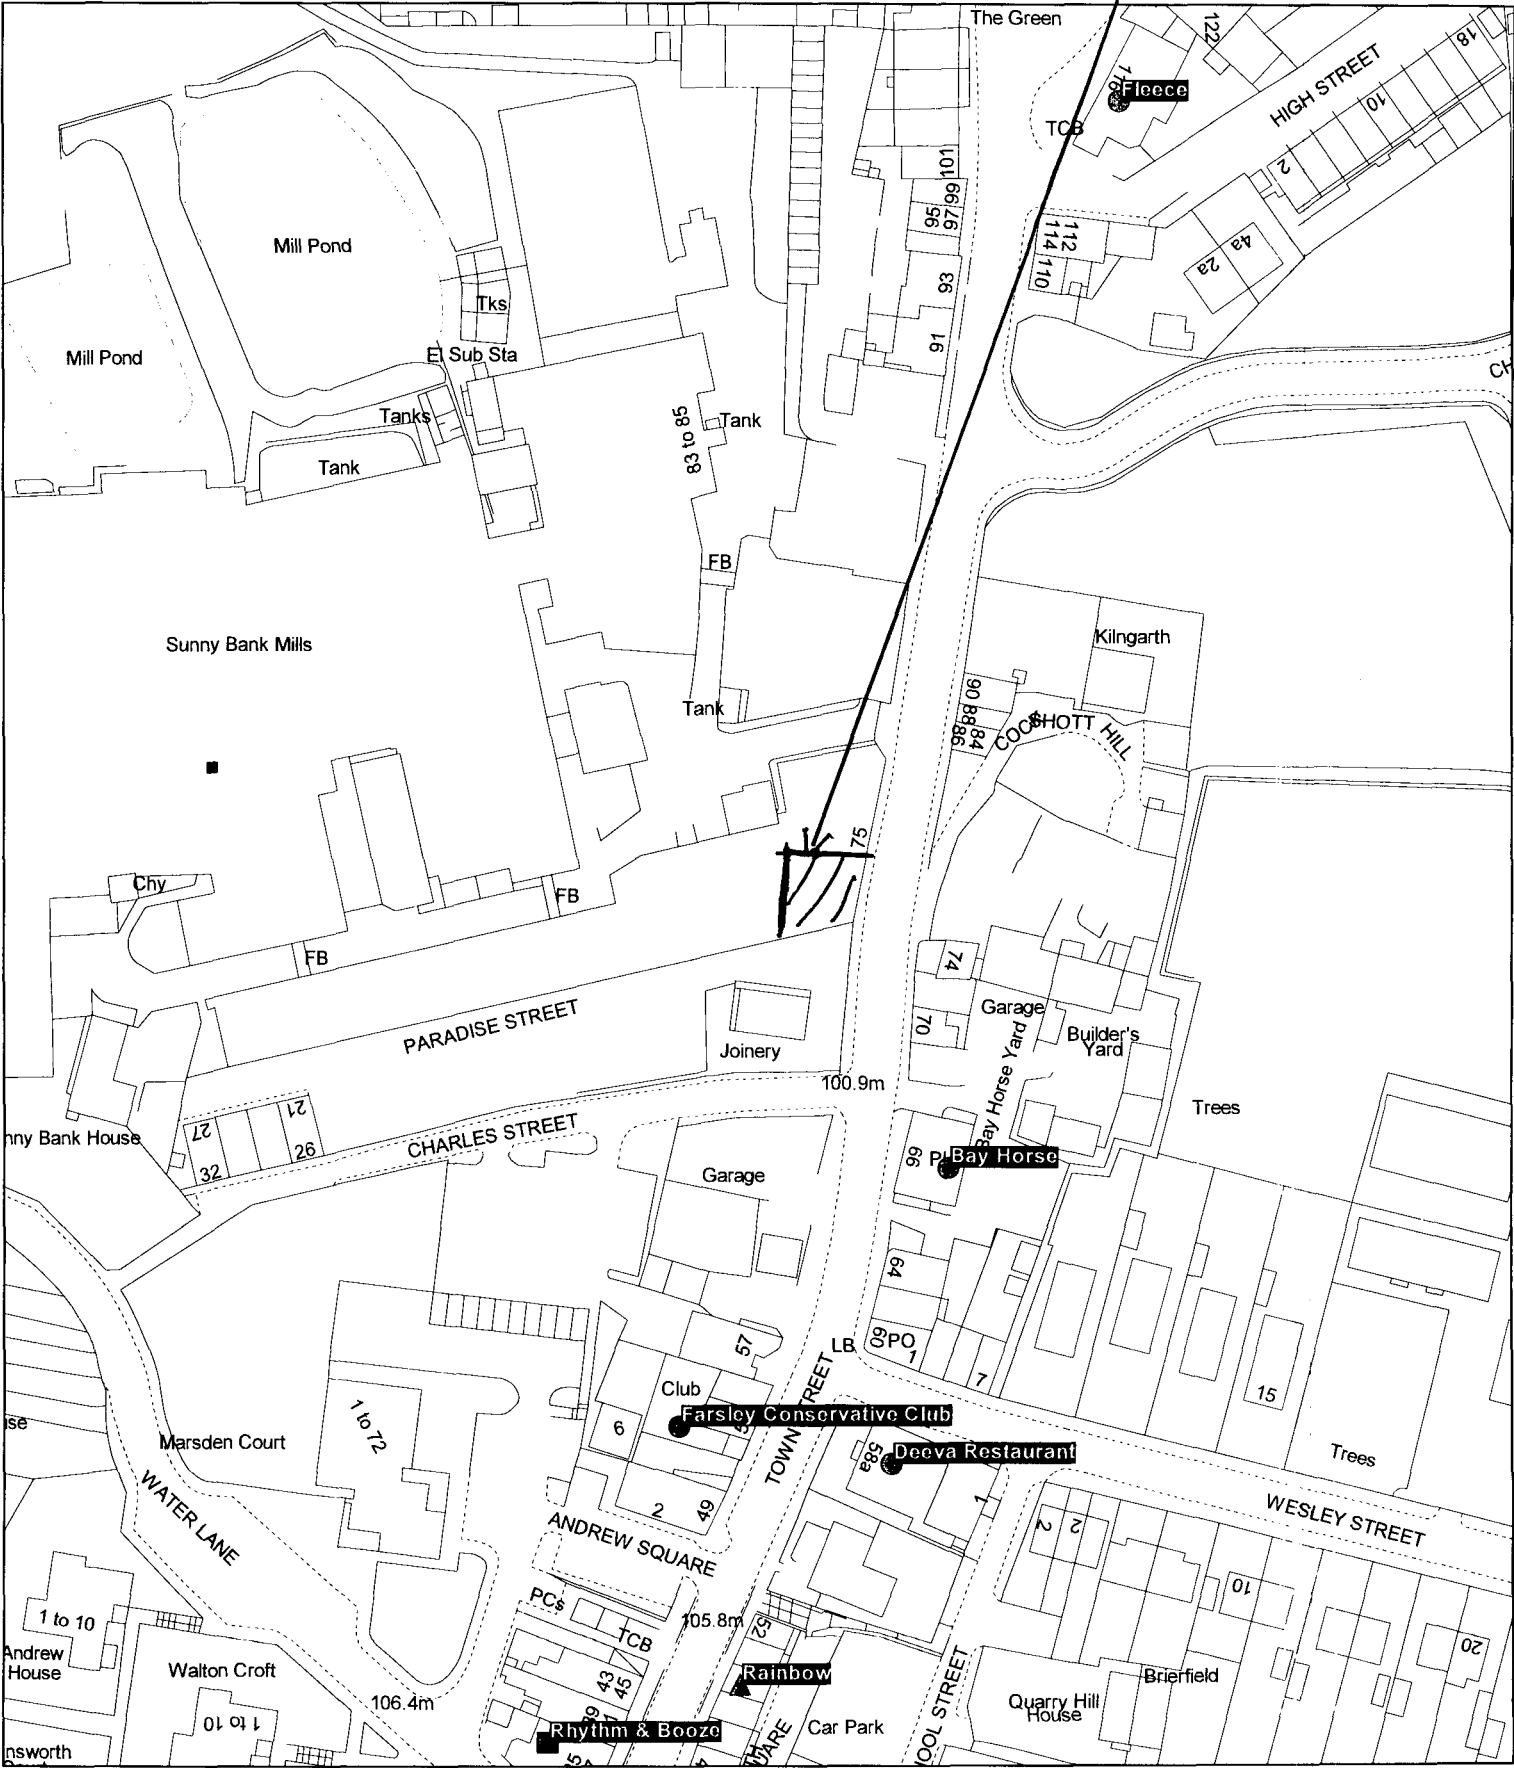

Mill Kitchen - Appendix B

This map is based upon the Ordnance Survey's digital data with the permission of the Ordnance Survey on behalf of the controller of Her Majesty's Stationary Office

© Unauthorised reproduction infringes Crown Copyright and may lead to prosecution or civil proceedings

Key

-  On licence
-  Late night refreshment