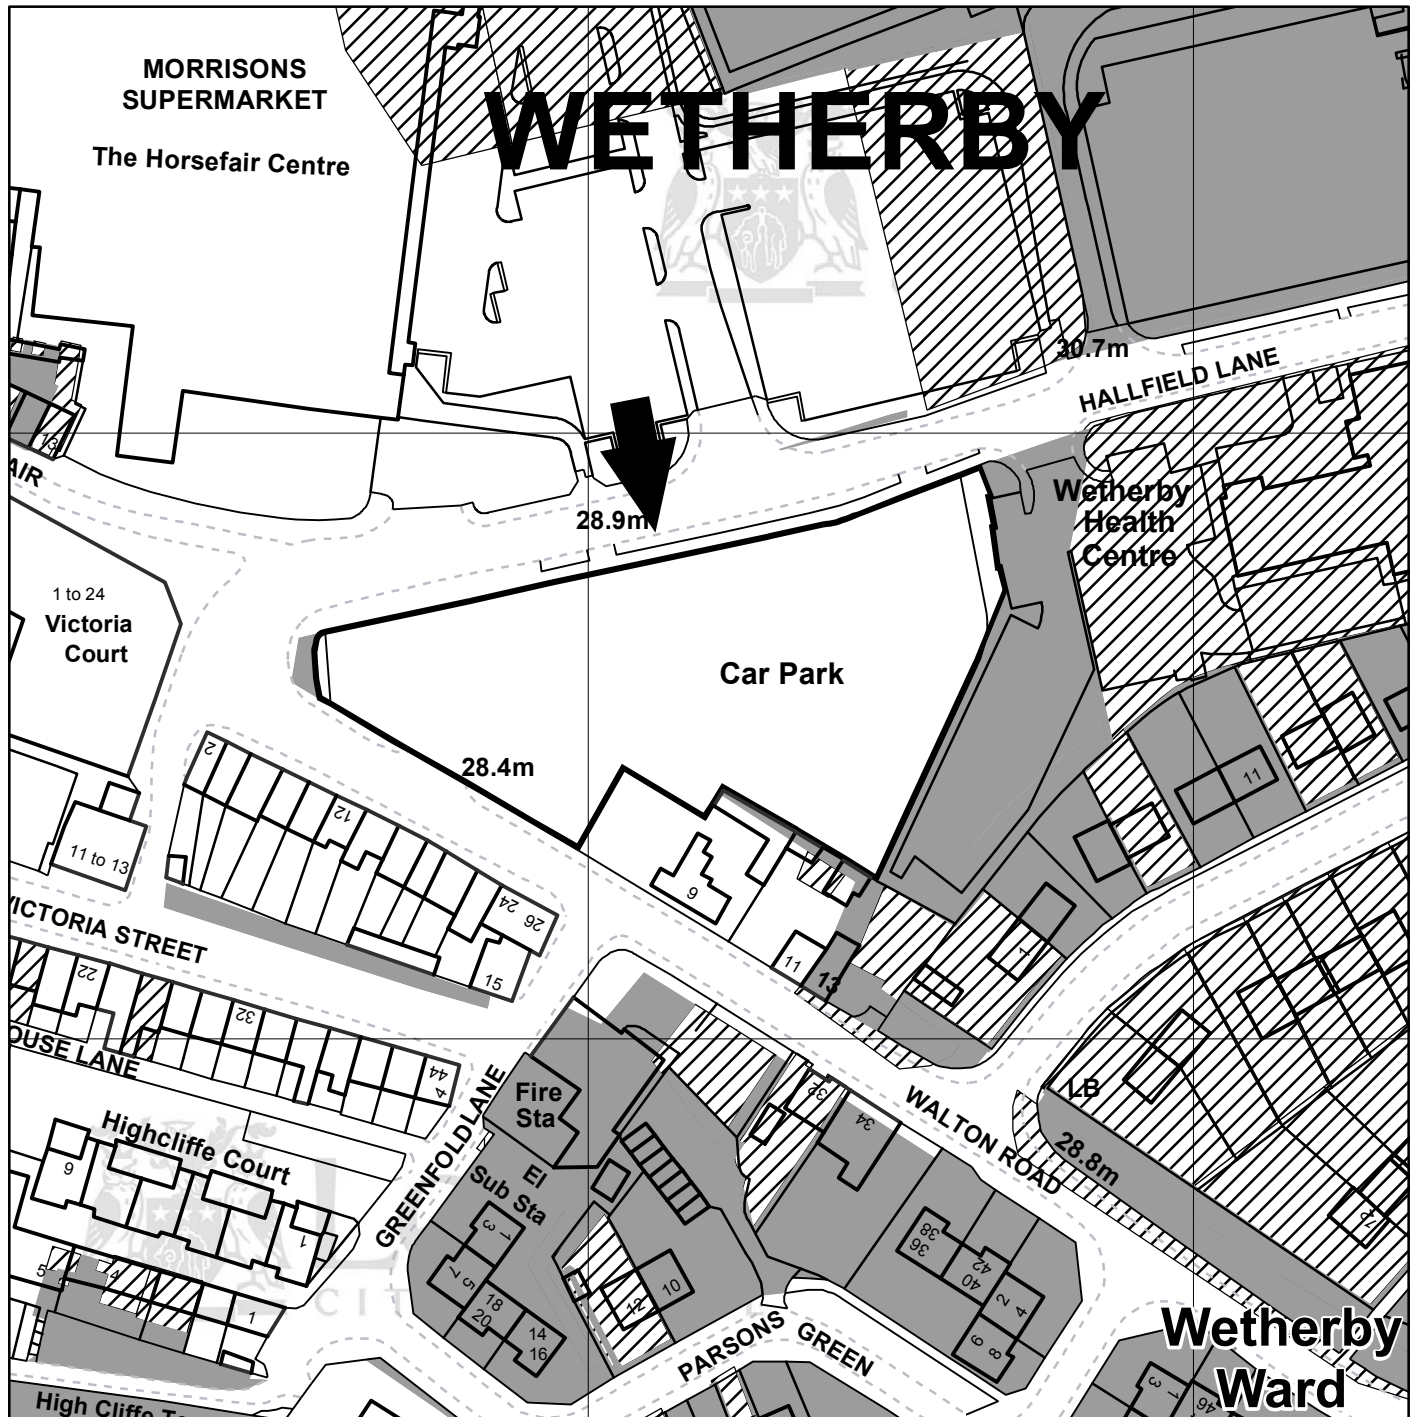

**CAR PARK  
HALLFIELD LANE  
WETHERBY  
LS22**

← SUBJECT SITE

LAND SOLD BY LEEDS CITY COUNCIL

LAND OWNED BY LEEDS CITY COUNCIL

LAND OWNED BY APPLICANT

LAND LEASED OUT BY LEEDS CITY COUNCIL

WARD BOUNDARY

**Leeds**  
CITY COUNCIL

(c) Crown Copyright and database right [2014]  
Ordnance Survey LA100019567

PREP BY M. CHRISTIAN

Date: 04/03/2014

OS No SE4048SE

Scale 1:1,250

**PLAN No 17538/B**