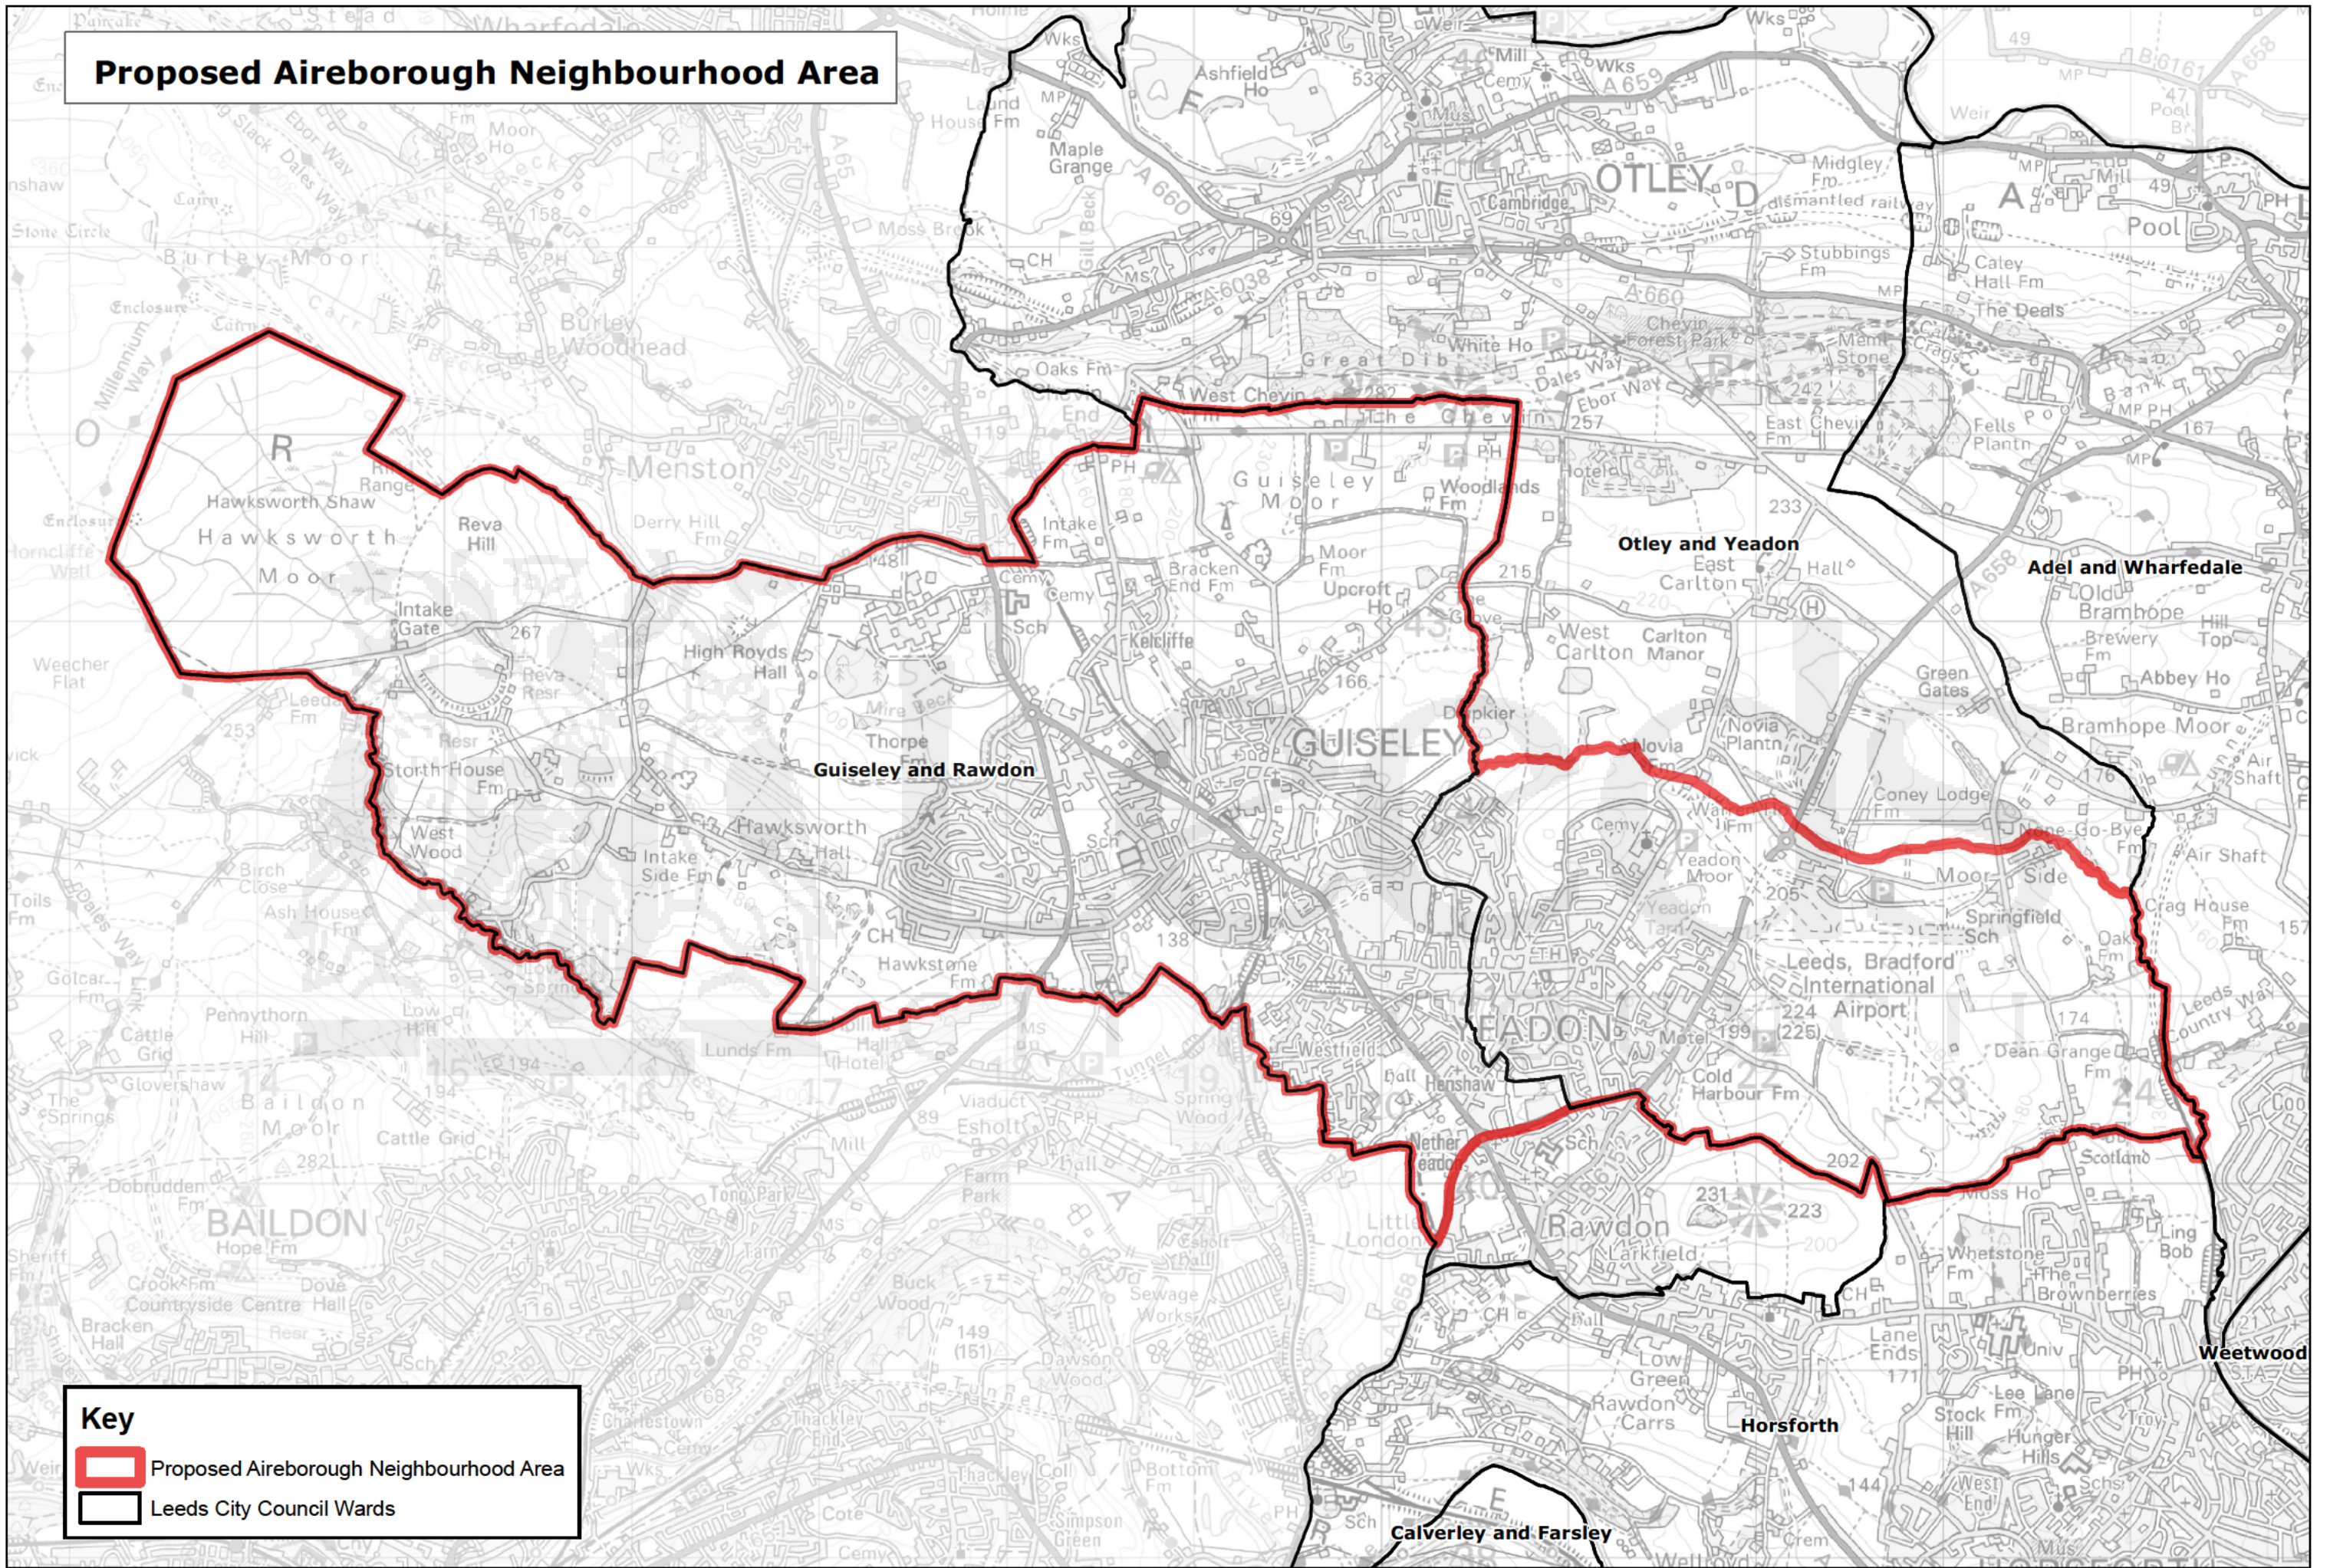

Proposed Aireborough Neighbourhood Area

Key

-  Proposed Aireborough Neighbourhood Area
-  Leeds City Council Wards