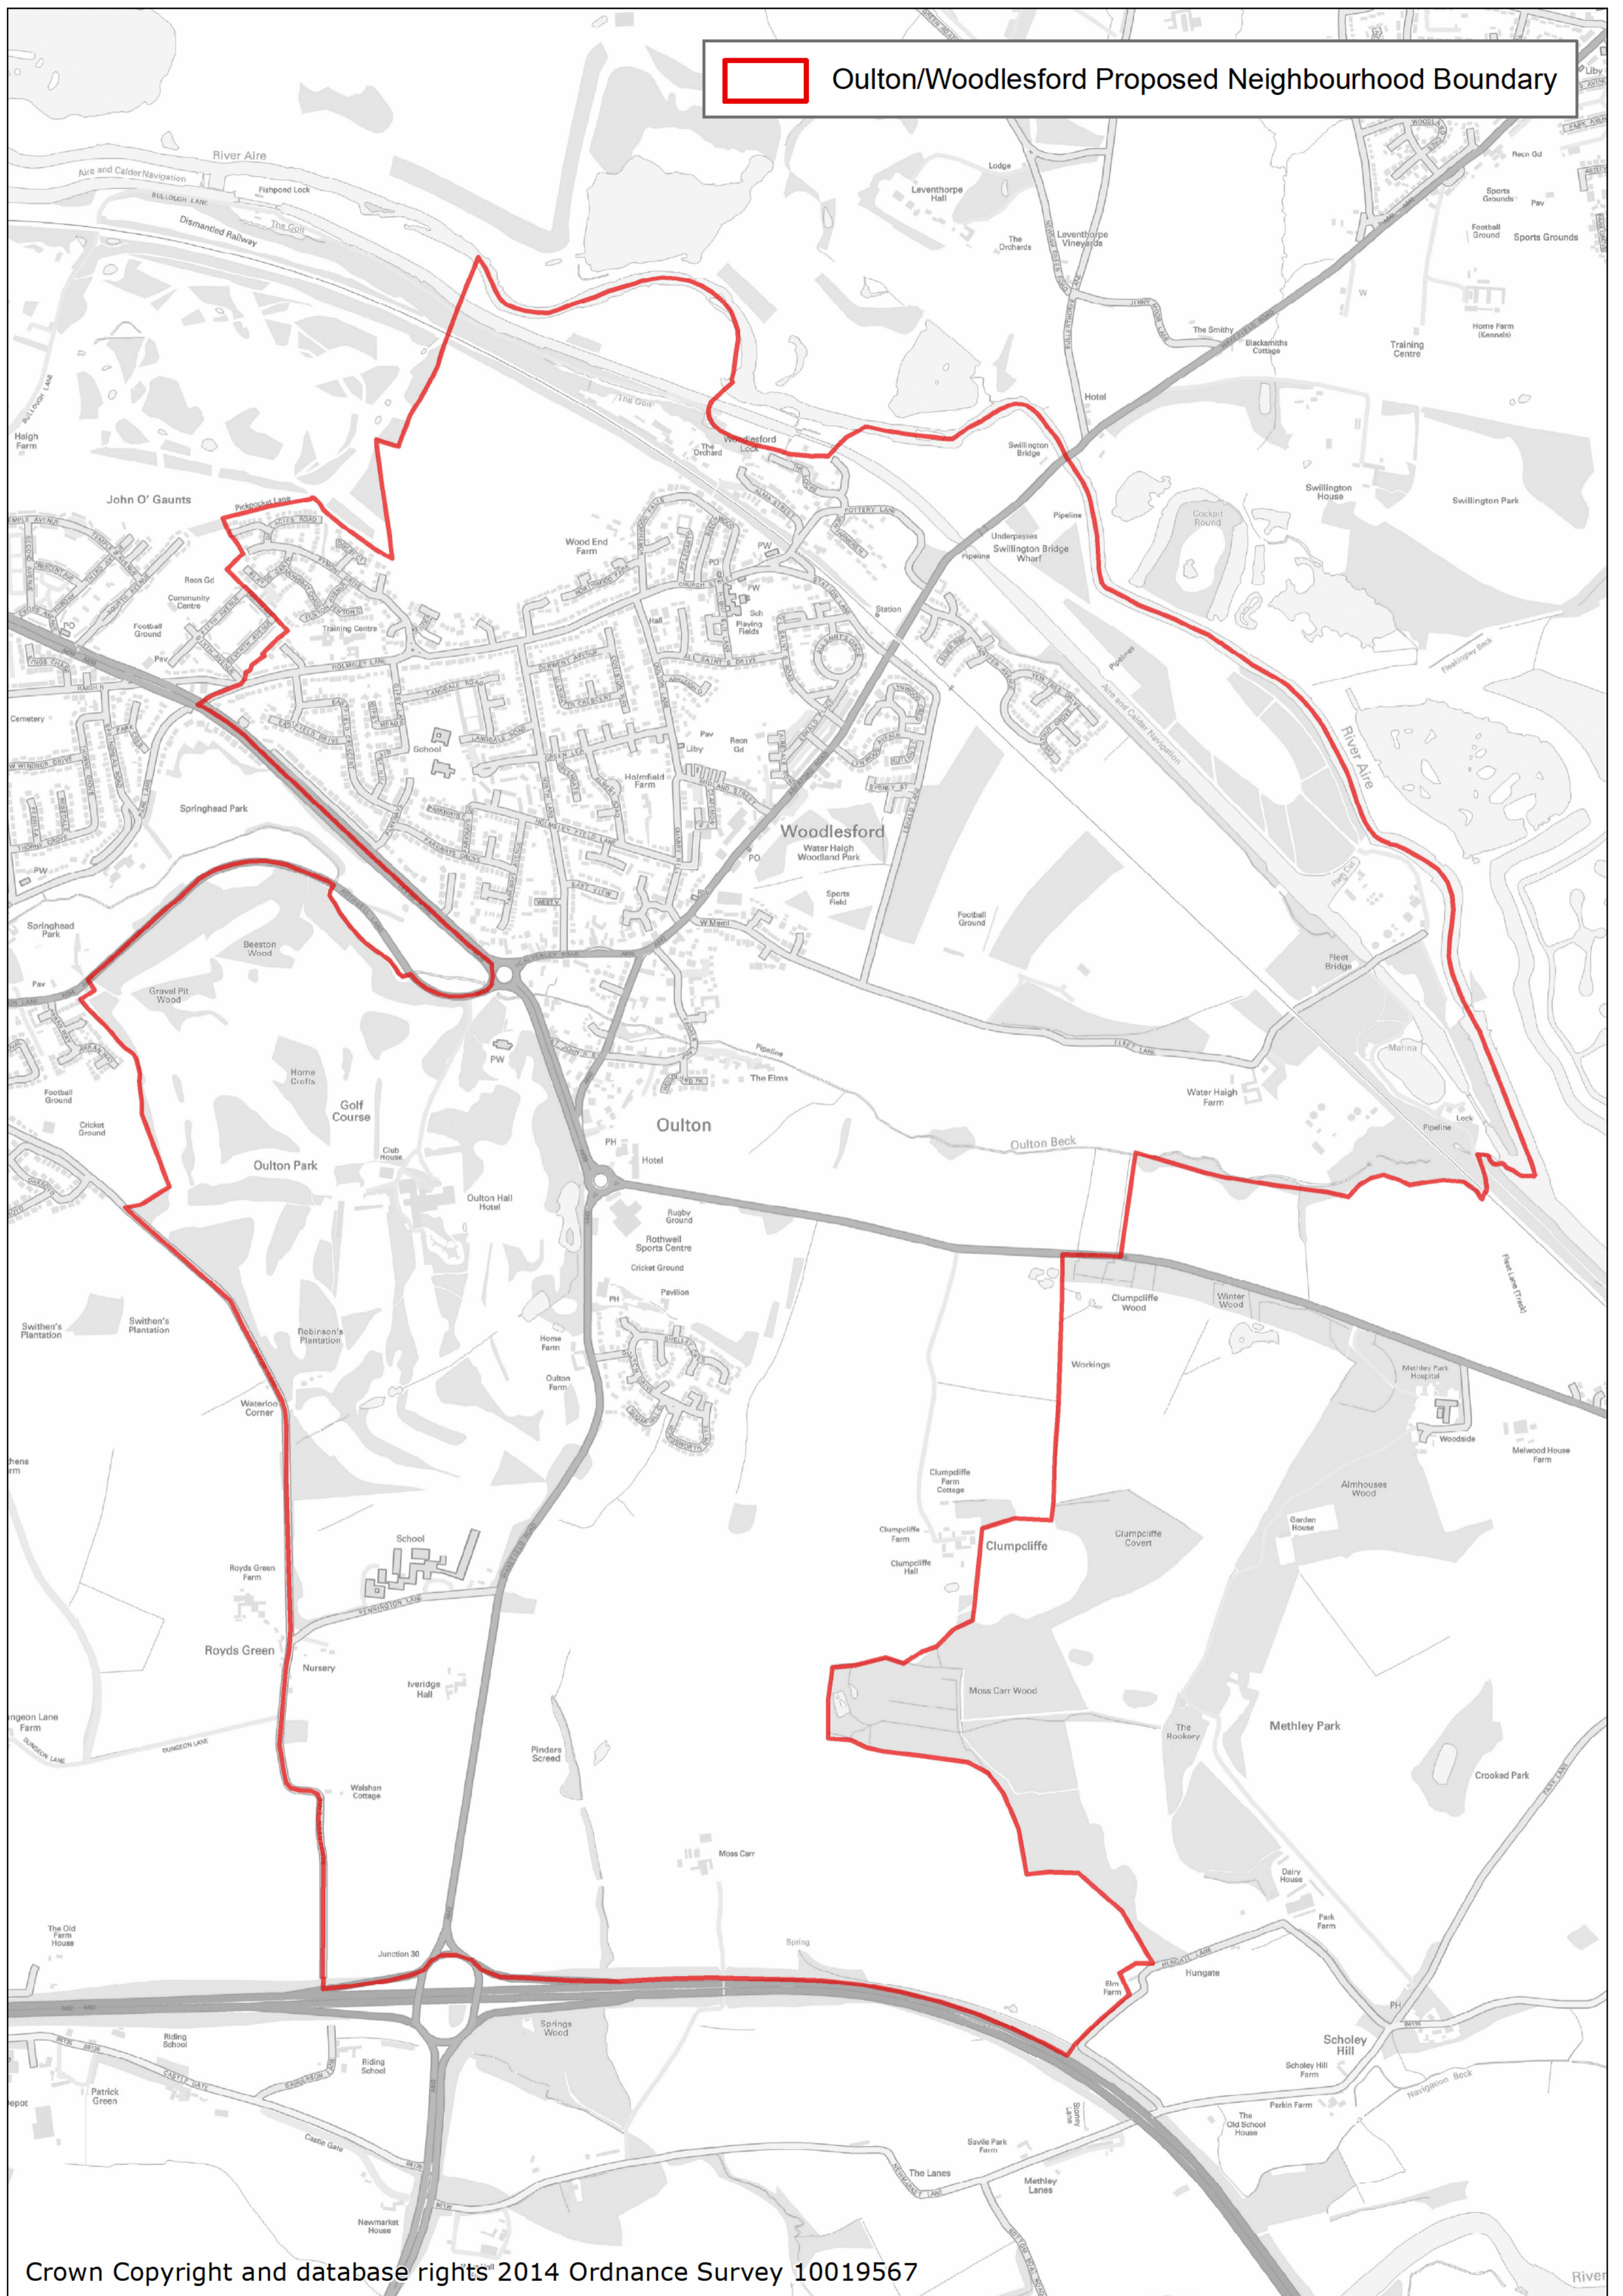


 Oulton/Woodlesford Proposed Neighbourhood Boundary

Crown Copyright and database rights 2014 Ordnance Survey 10019567