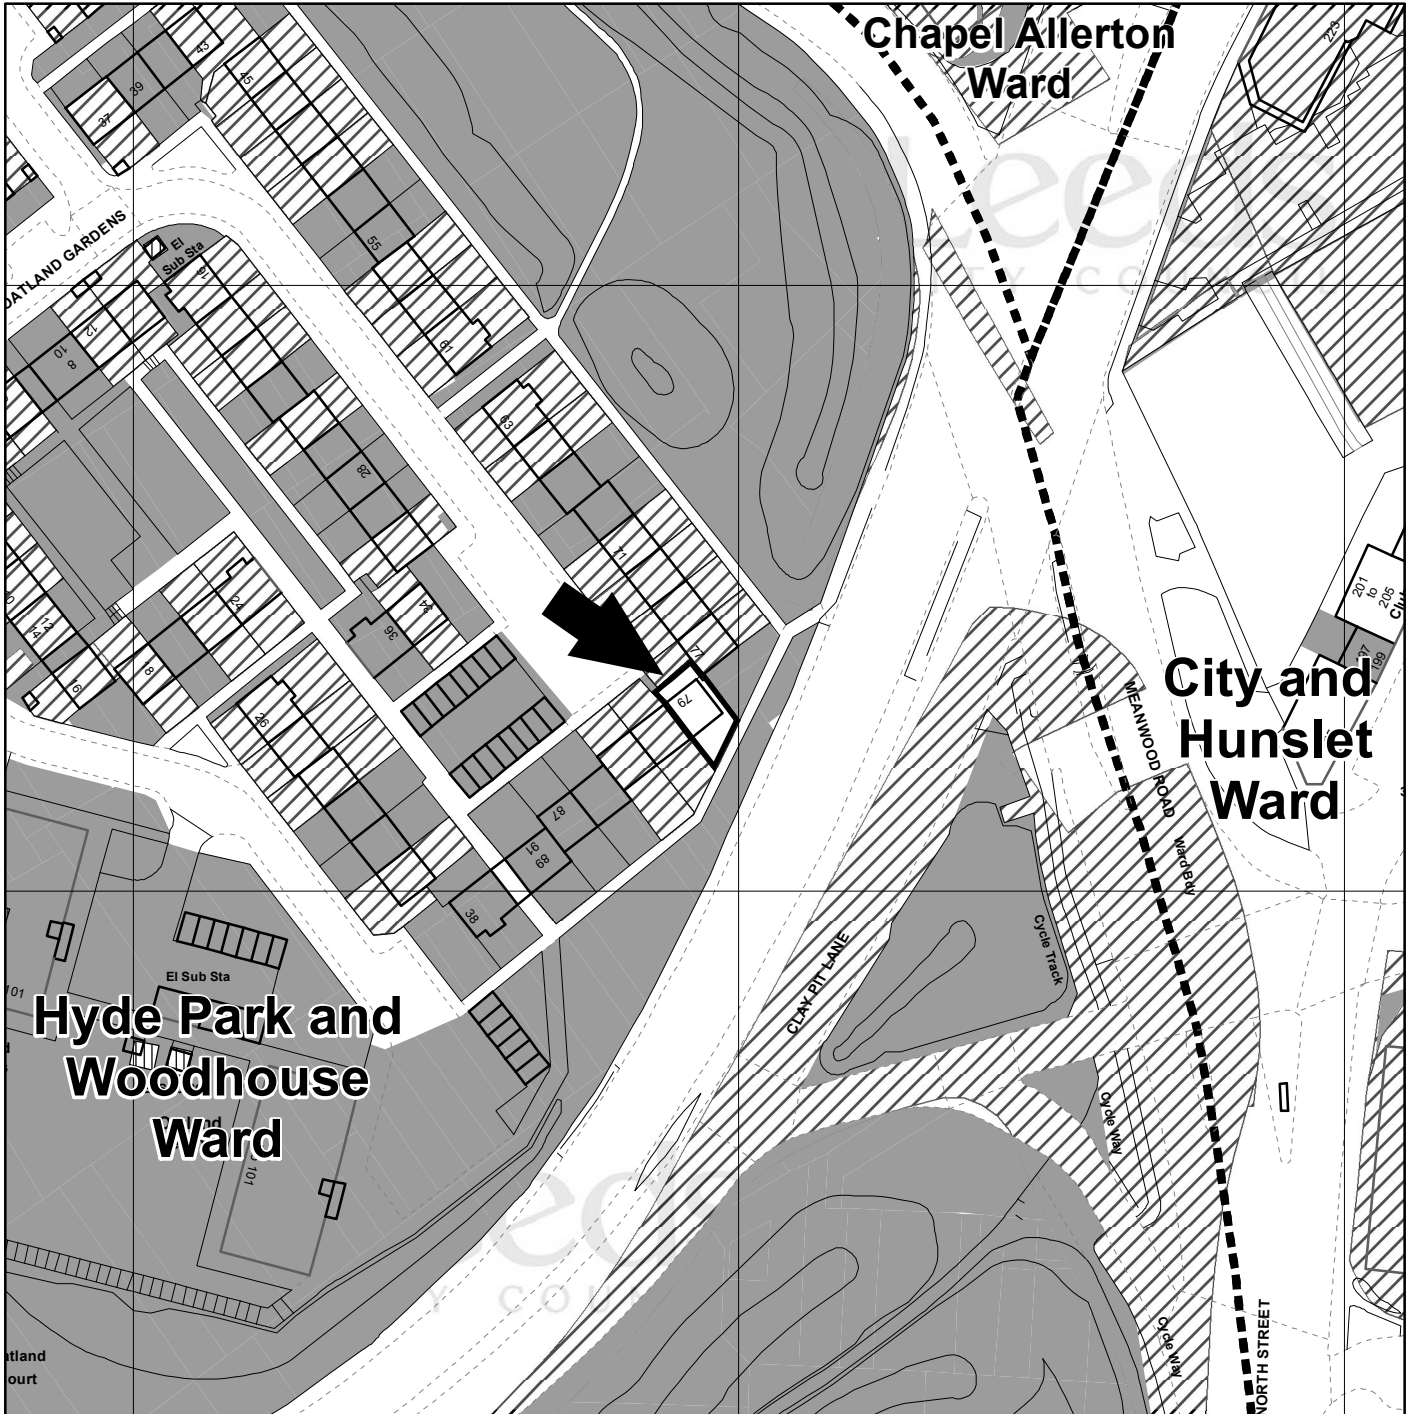

**79 OATLAND GARDENS
SHEEPSCAR
LEEDS LS7**

← SUBJECT SITE

**LAND SOLD BY
LEEDS CITY COUNCIL**

**LAND OWNED BY
LEEDS CITY COUNCIL**

**LAND OWNED BY
APPLICANT**

**LAND LEASED OUT BY
LEEDS CITY COUNCIL**

WARD BOUNDARY

Leeds
CITY COUNCIL

(c) Crown Copyright and database right [2013]
Ordnance Survey LA100019567

PREP BY K. HOCKER

Date: 17/06/2014

OS No SE3034NE

Scale 1:1,250

PLAN No 17700