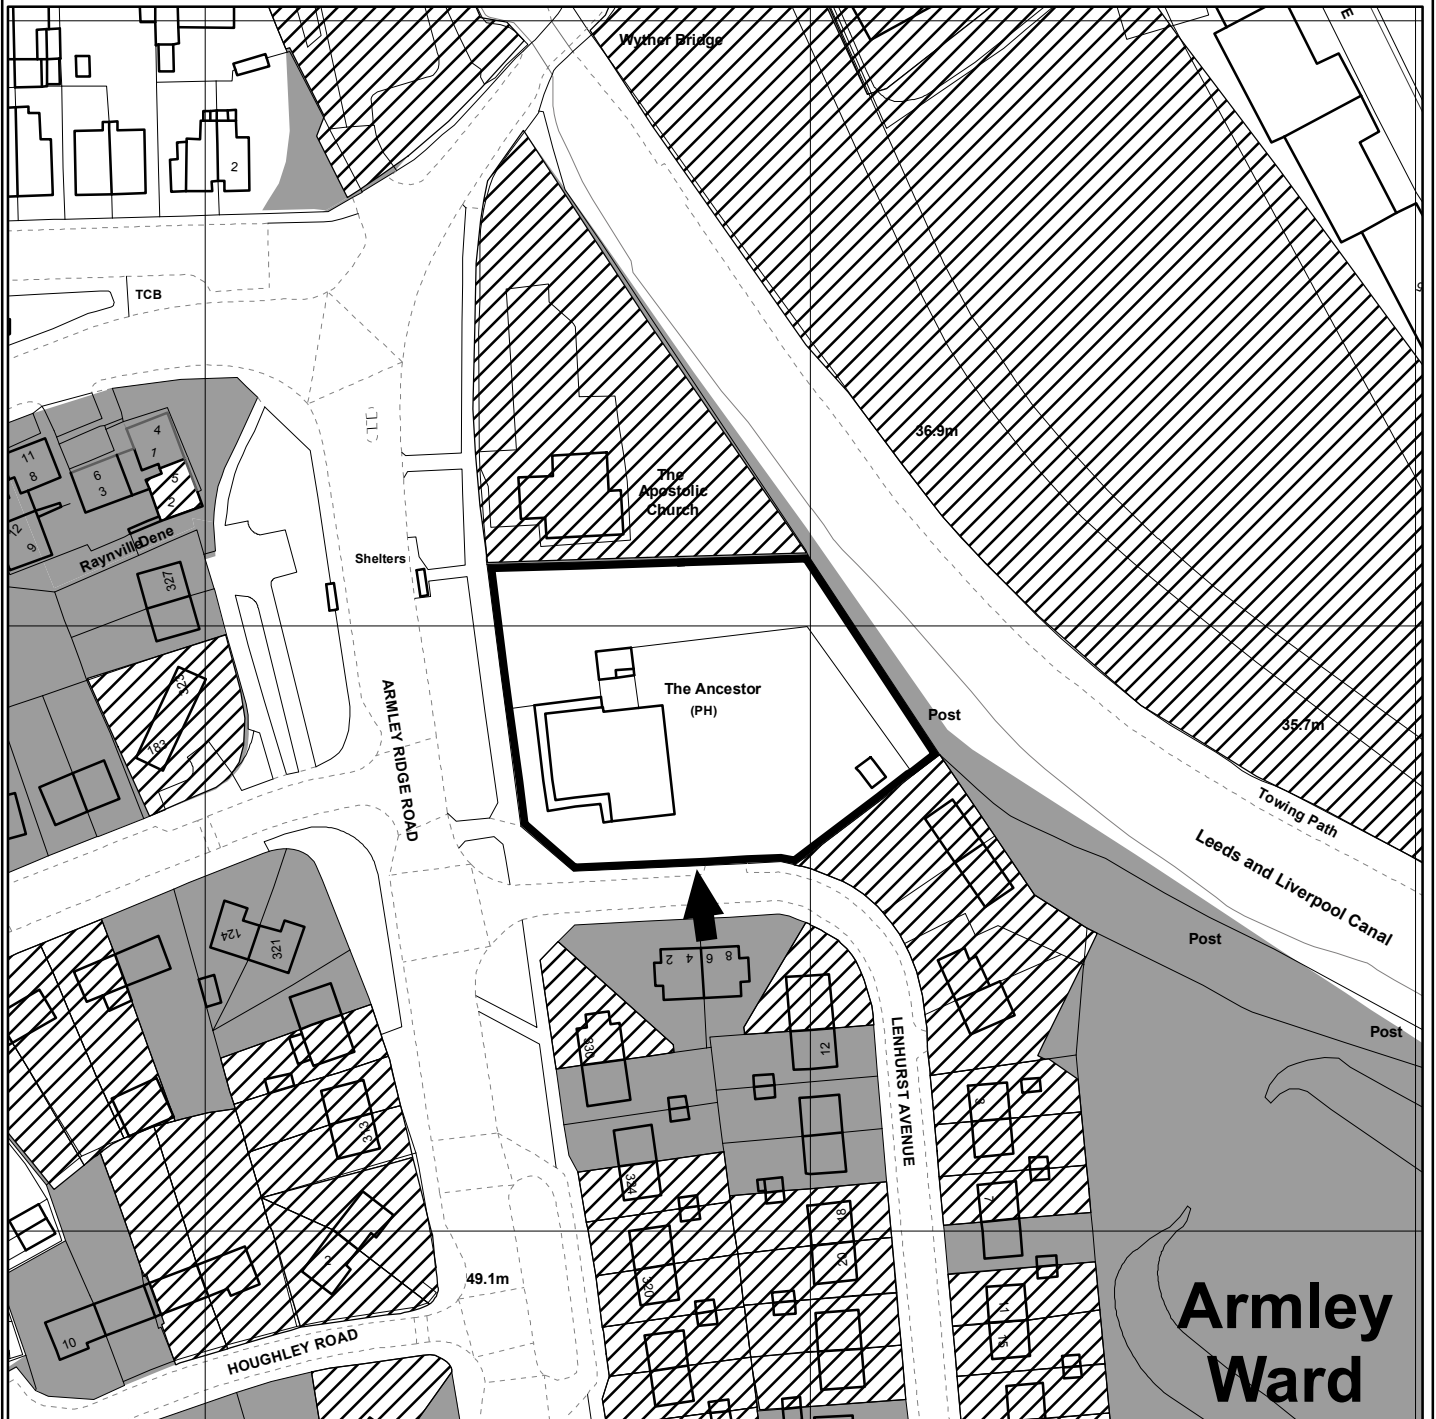

THE ANCESTOR ARMLEY RIDGE ROAD LEEDS LS12

← SUBJECT SITE

LAND OWNED BY
LEEDS CITY COUNCIL

LAND LEASED OUT BY
LEEDS CITY COUNCIL

LAND SOLD BY
LEEDS CITY COUNCIL

LAND OWNED BY
APPLICANT

Leeds

CITY COUNCIL

(c) Crown Copyright and database right [2012]
Ordnance Survey LA100019567

PREP BY B. HAZELWOOD
DATE 31/01/2012
OS No SE2535SE
Scale 1:1,250

PLAN No 14904/A