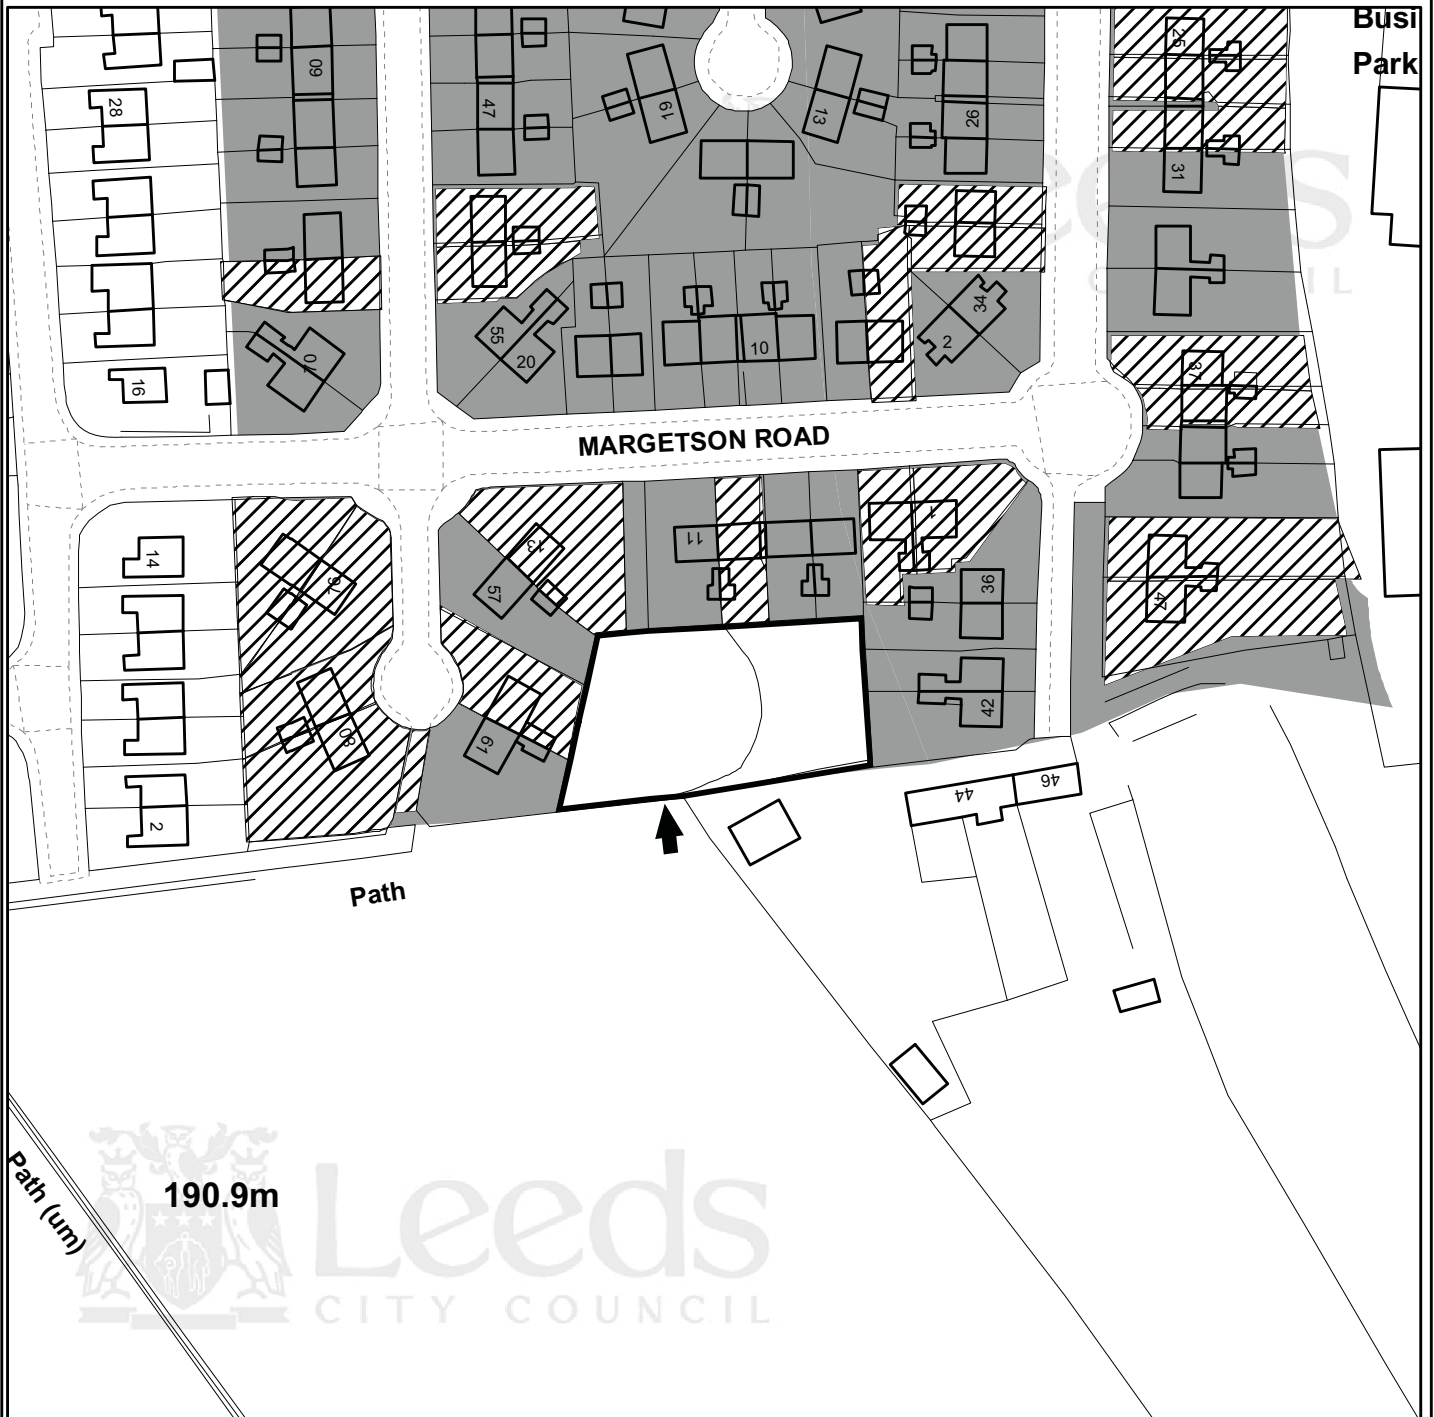

**LAND AT  
MARGETSON ROAD  
DRIGHLINGTON  
BRADFORD BD11**

Path (um)  
190.9m

Busi  
Park

MARGETSON ROAD

Path

-  ← SUBJECT SITE
-  LAND OWNED BY LEEDS CITY COUNCIL
-  LAND SOLD BY LEEDS CITY COUNCIL
-  LAND OWNED BY APPLICANT
-  LAND LEASED OUT BY LEEDS CITY COUNCIL

**Leeds**  
CITY COUNCIL

Crown Copyright. All rights reserved.  
Leeds City Council 100019567 2009

PREP BY B. HAZELWOOD  
DATE 29/05/2009  
OS No SE2328SW  
Scale 1:1,250

**PLAN No 13082**