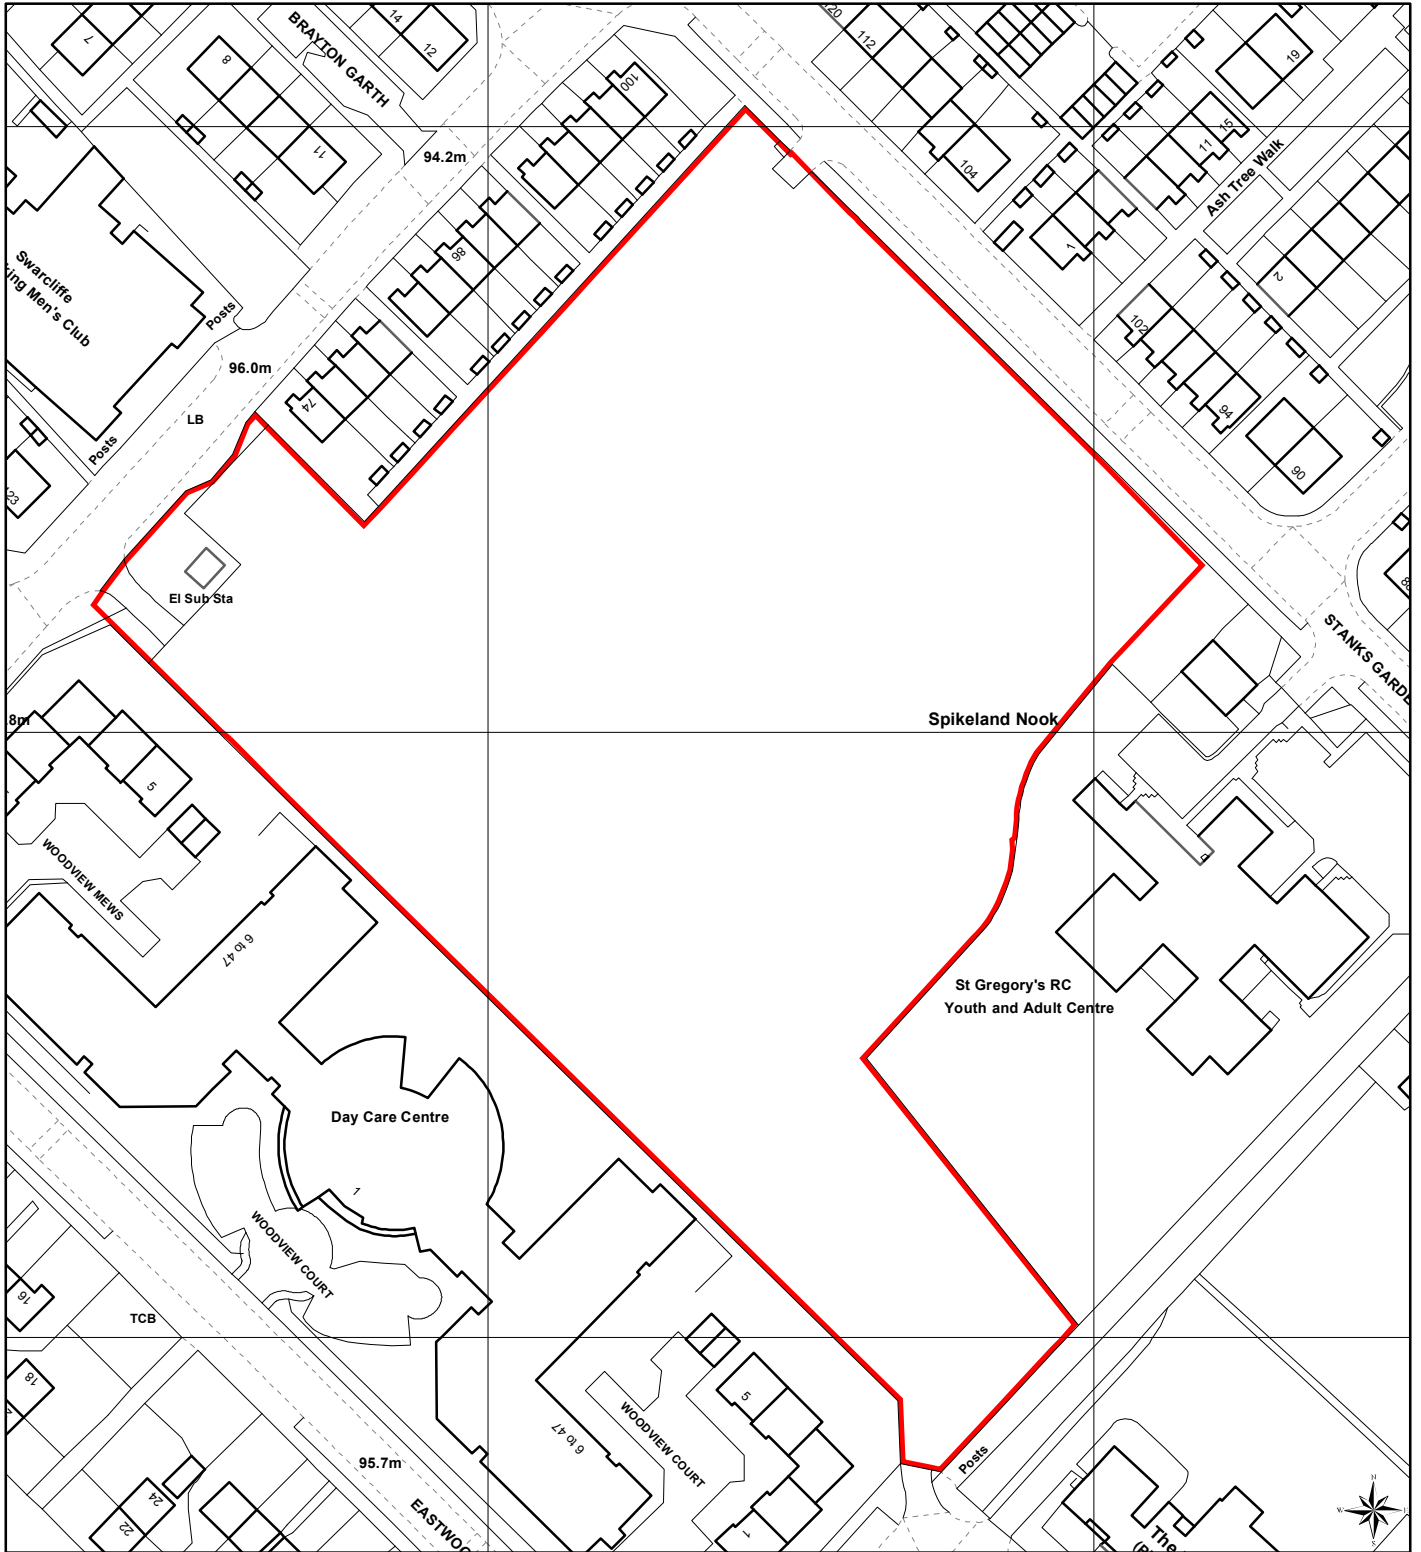

**SITE LOCATION PLAN
FORMER ST. GREGORY'S PRIMARY SCHOOL
STANKS GARDENS
SWARCLIFFE
LEEDS LS14**

© Crown Copyright and database right 2014
Ordnance Survey LA100019567

PREP BY M. CHRISTIAN
DATE SAVED: 05/09/2014
OS No SE3636SE
SCALE 1:1,250
PLAN No 12022/F