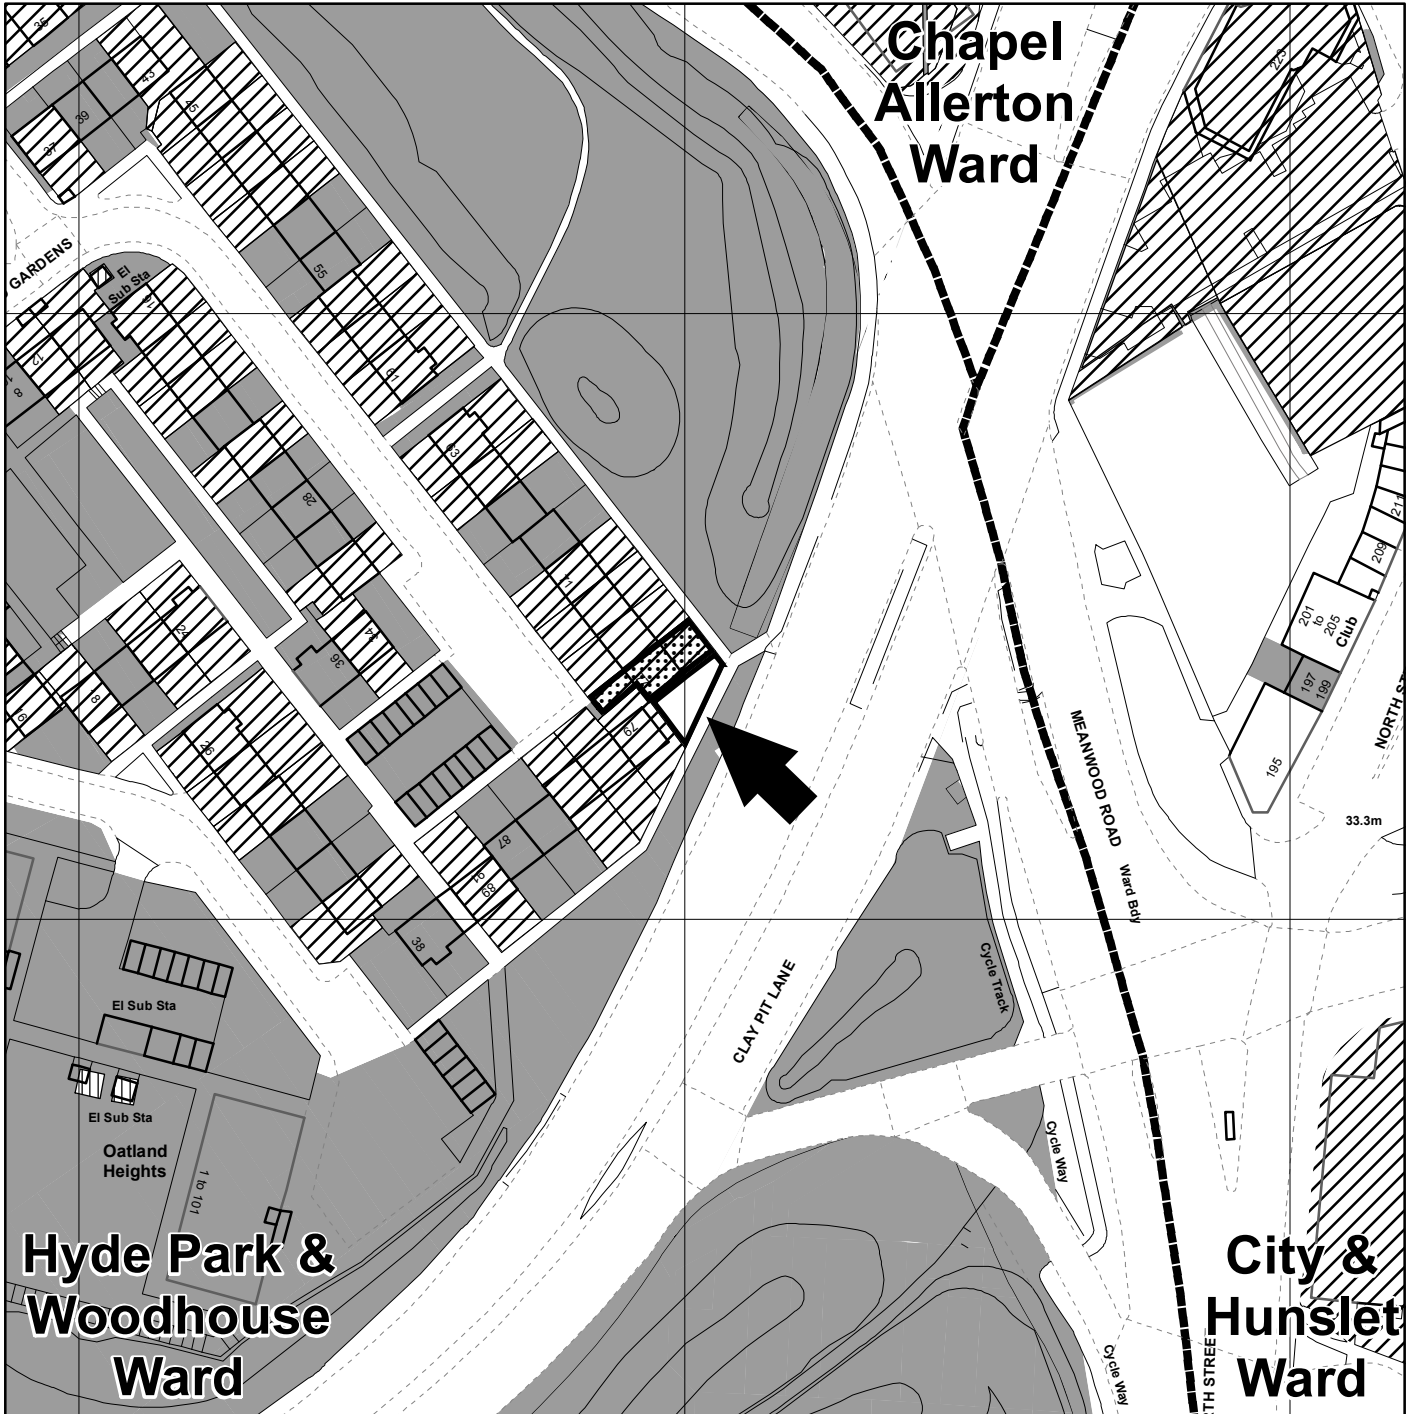

**LAND ADJACENT
77 OATLAND GARDENS
SHEEPSCAR
LEEDS LS7**

SUBJECT SITE

**LAND SOLD BY
LEEDS CITY COUNCIL**

**LAND OWNED BY
LEEDS CITY COUNCIL**

**LAND OWNED BY
APPLICANT**

**LAND LEASED OUT BY
LEEDS CITY COUNCIL**

WARD BOUNDARY

Leeds
CITY COUNCIL

(c) Crown Copyright and database right [2014]
Ordnance Survey LA100019567

PREP BY M. CHRISTIAN

Date: 12/08/2014

OS No SE3034NE

Scale 1:1,250

PLAN No 17732/A