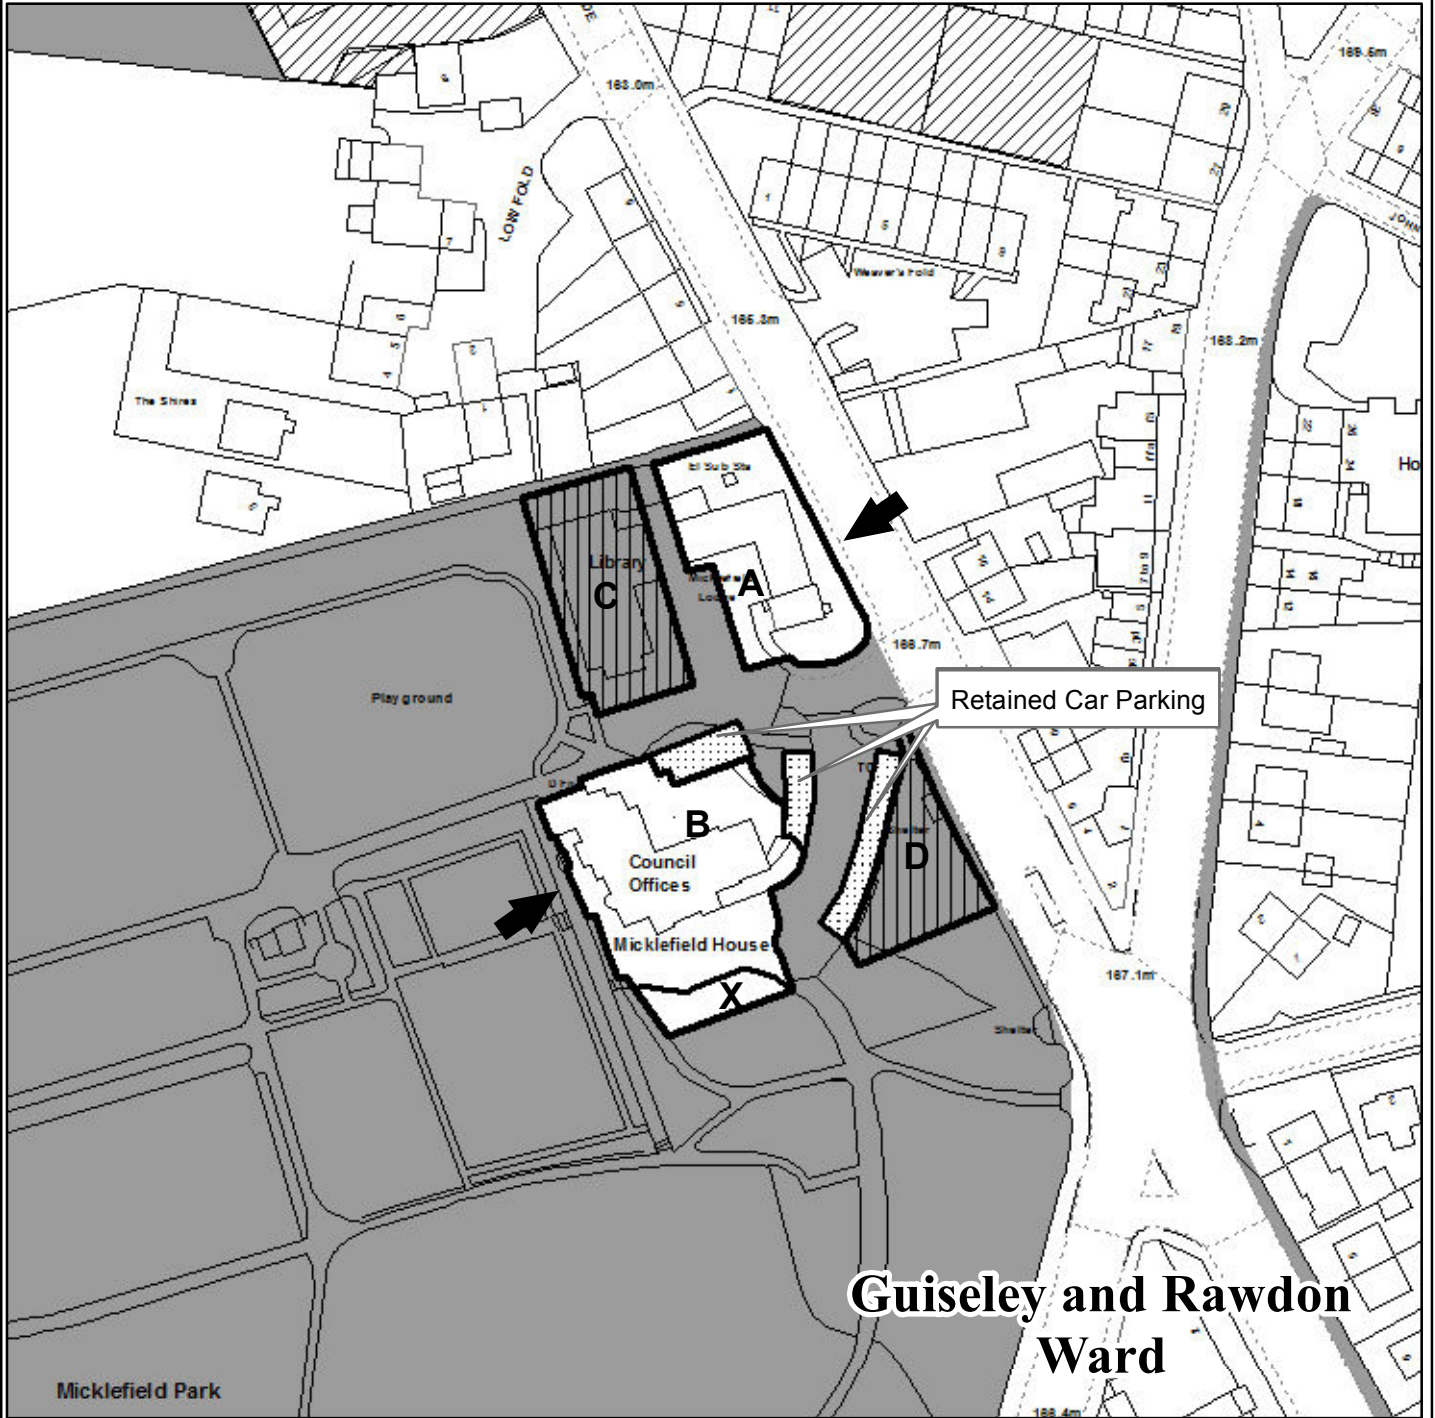

**MICKLEFIELD HOUSE AND LODGE
NEW ROAD SIDE
RAWDON
LEEDS LS19**

← SUBJECT SITE

LAND OWNED BY
LEEDS CITY COUNCIL

LAND LEASED OUT BY
LEEDS CITY COUNCIL

LAND SOLD BY
LEEDS CITY COUNCIL

RETAINED CAR PARKING

Leeds
CITY COUNCIL

(c) Crown Copyright and database right [2011]
Ordnance Survey LA100019567

PREP BY M CORDINGLEY

DATE 14/06/2011

OS No SE2039NE

Scale 1:1,250

PLAN No 16115/F