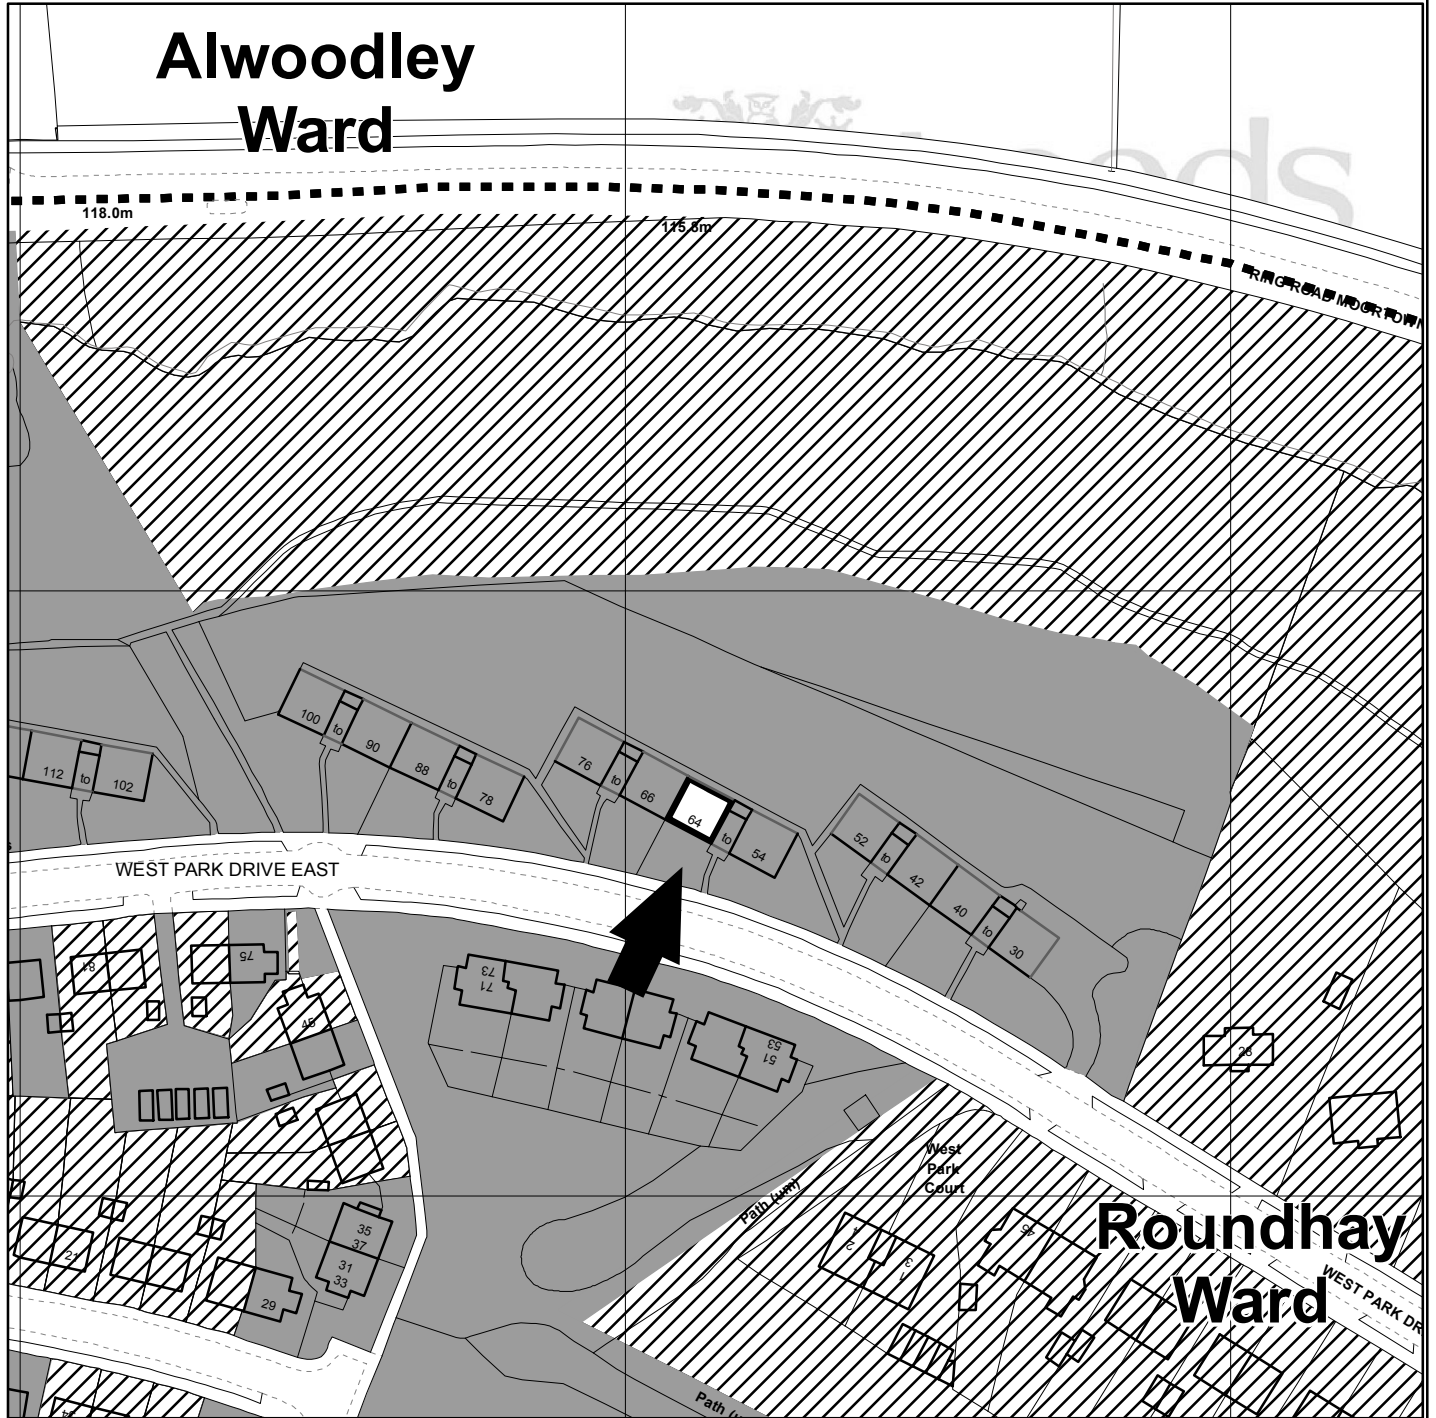

56 WEST PARK DRIVE EAST
 GLEDHOW
 LEEDS LS8

Alwoodley
 Ward

SUBJECT SITE

LAND SOLD BY
 LEEDS CITY COUNCIL

LAND OWNED BY
 LEEDS CITY COUNCIL

LAND OWNED BY
 APPLICANT

LAND LEASED OUT BY
 LEEDS CITY COUNCIL

WARD BOUNDARY

Leeds
 CITY COUNCIL

(c) Crown Copyright and database right [2013]
 Ordnance Survey LA100019567

0 5 10 20 30 40

Metres

PREP BY K. HOCKER

DATE 26/08/2014

OS No SE3239SE

Scale 1:1,250

PLAN No 17796