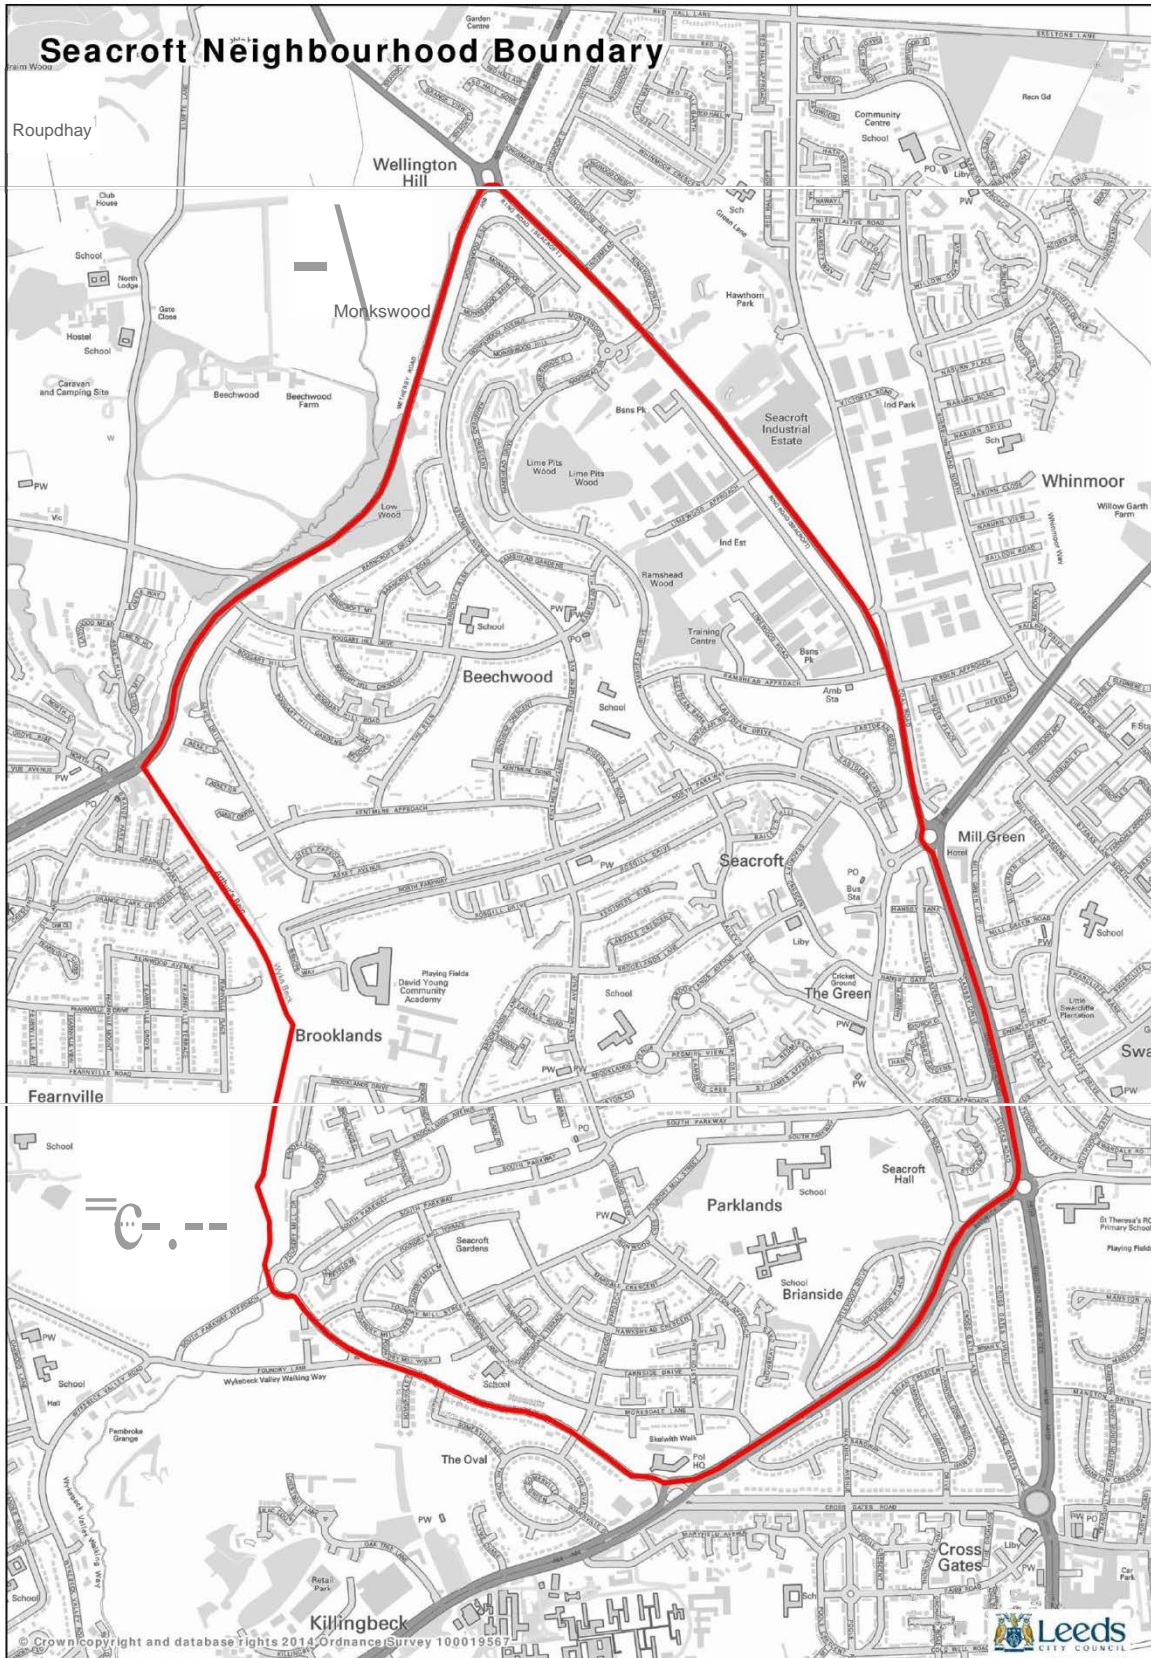

PLAN 1

Map of Proposed Seacroft Neighbourhood Area

Produced by GIS Mapping & Data Team, City Development & Planning, Leeds City Council
L:\CGM\GIS\Protects\Helighbourhood\Plann\IQ Progress\SEACROFT\SEACROFT Planning Progress Site.mxd

Scale - 1 / 10000 @ A3 Date: 05/10/2014