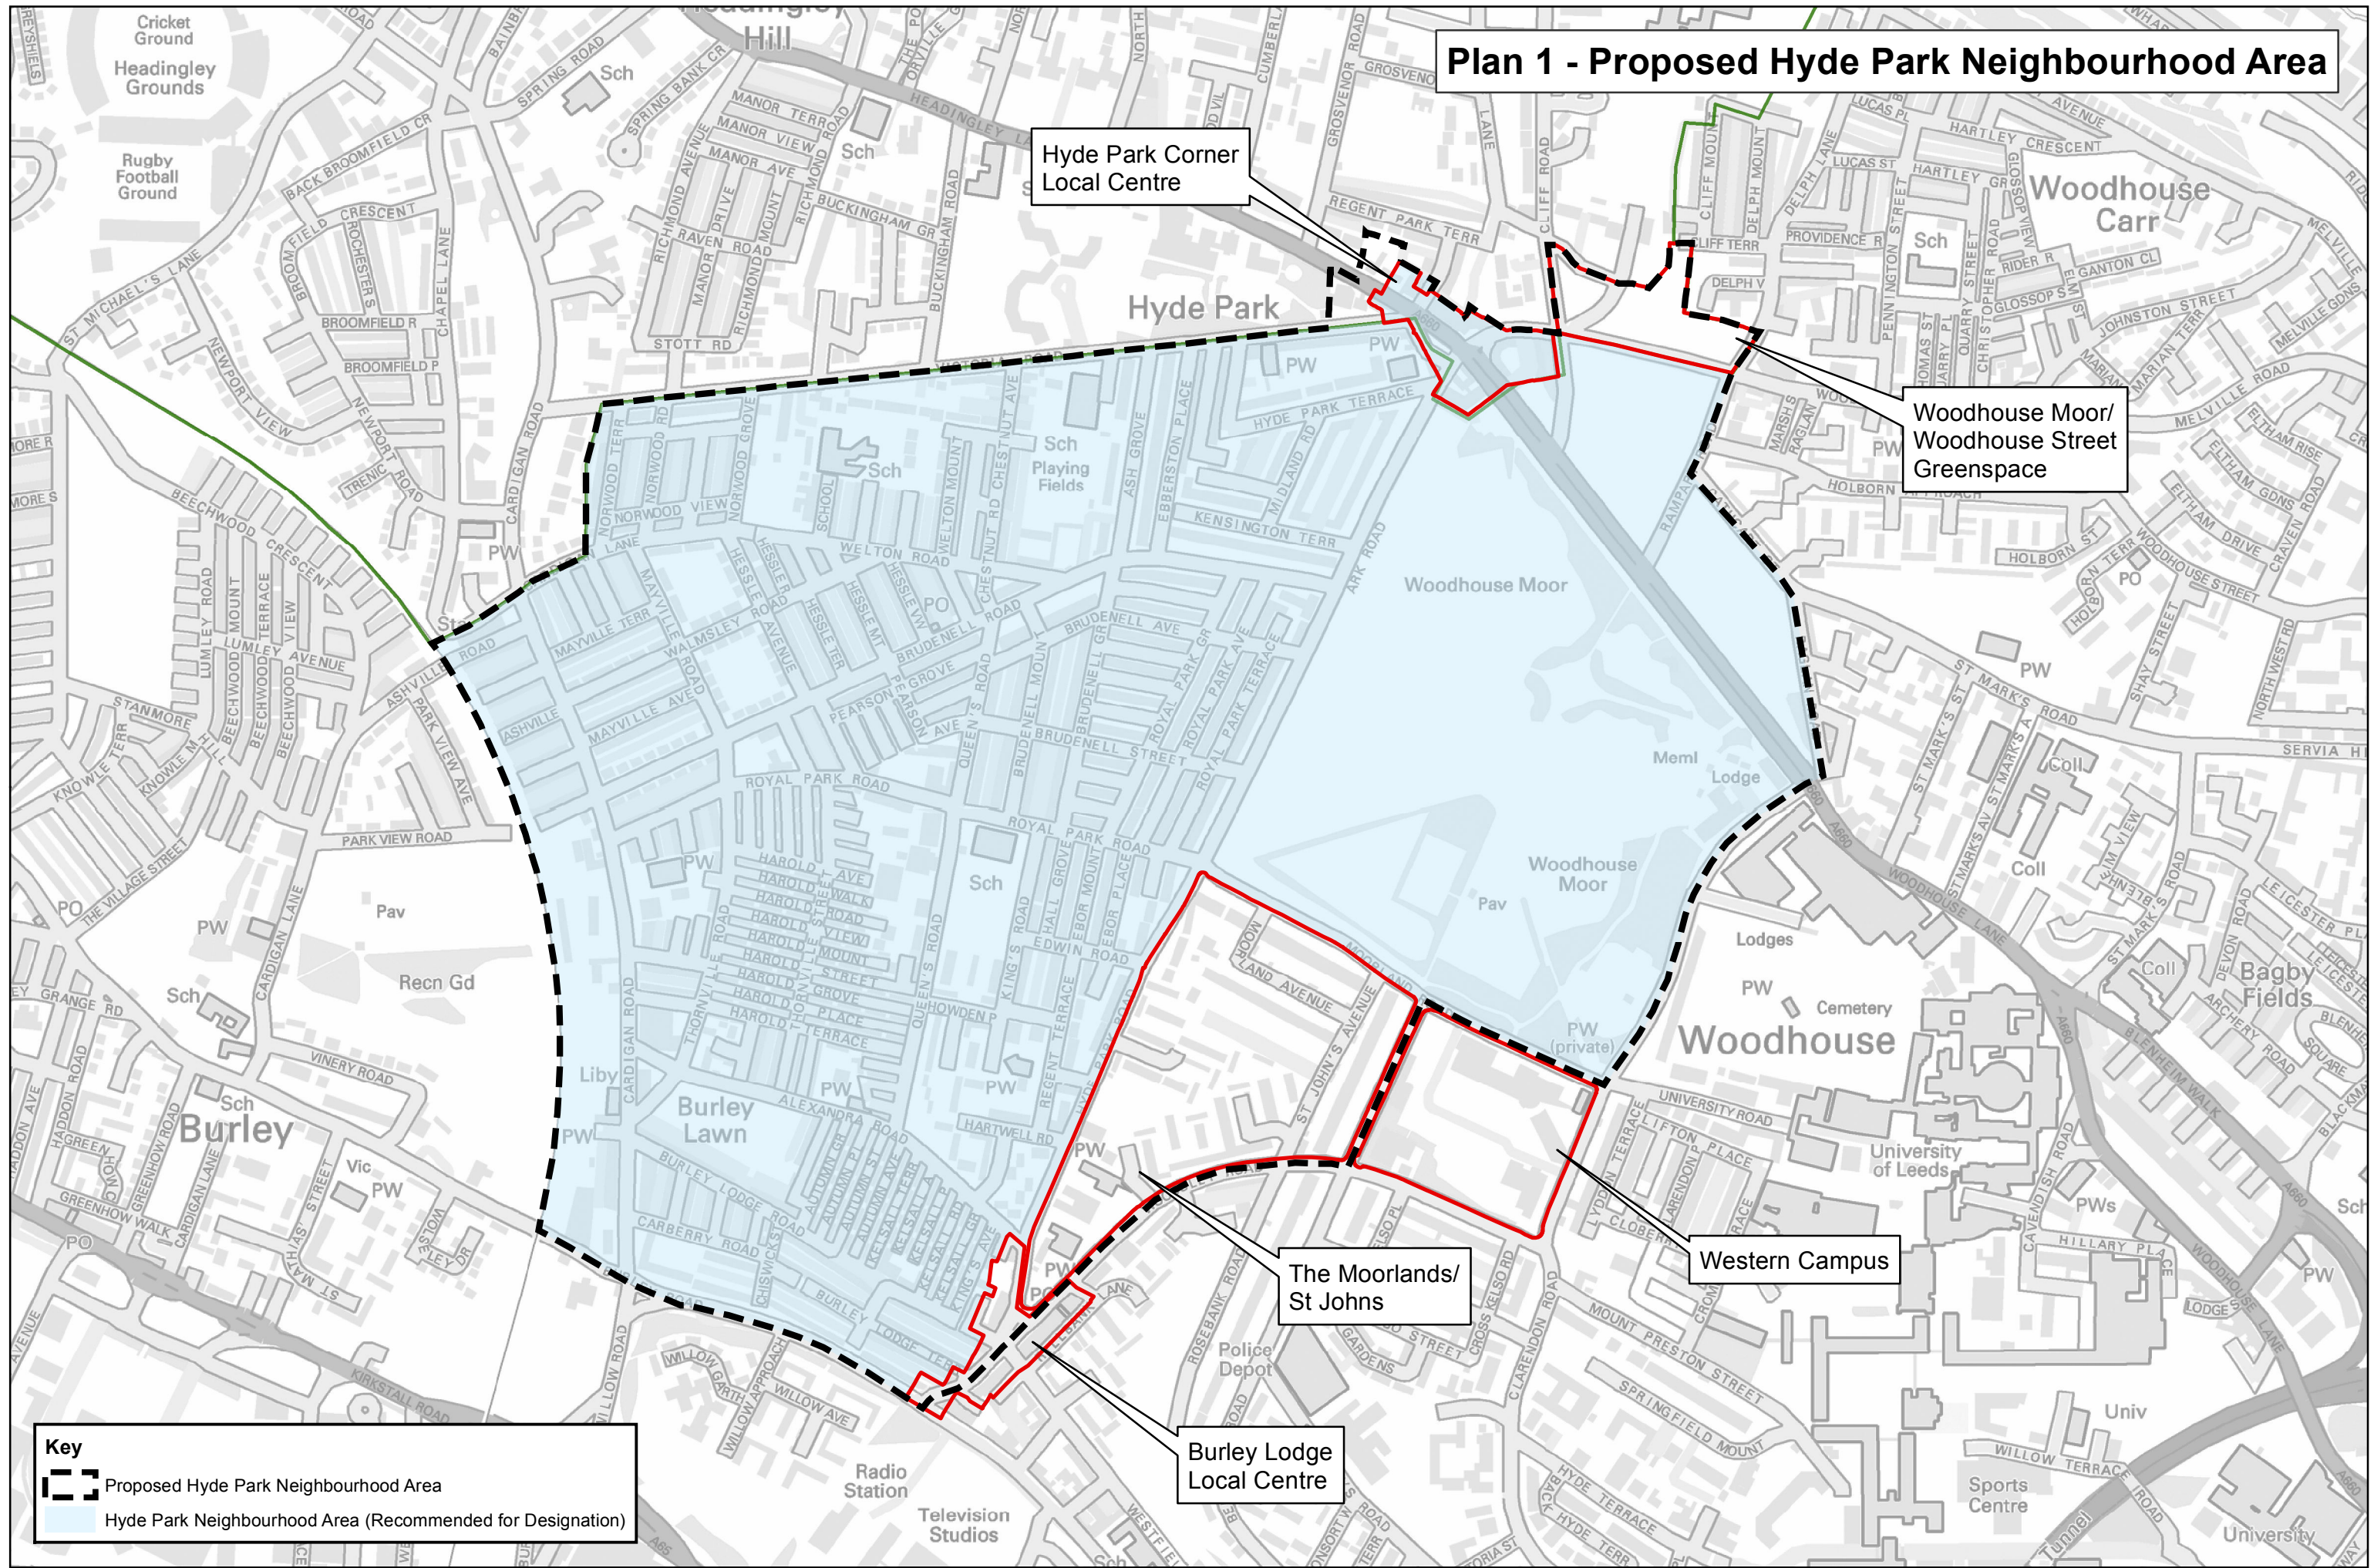

Plan 1 - Proposed Hyde Park Neighbourhood Area

Key

- Proposed Hyde Park Neighbourhood Area
- Hyde Park Neighbourhood Area (Recommended for Designation)

PRODUCED BY CITY DEVELOPMENT, GIS MAPPING & DATA TEAM, LEEDS CITY COUNCIL

Crown Copyright and database rights 2014 Ordnance Survey 10019567
 Path: L:\CGM\GIS Projects\Neighbourhood Planning Progress\Hyde Park\Hyde Park_Headingley_Littlewoodhouse_recommended.mxd
 Hyde Park_moorlands_burley lodge_western campus_hydepark corner.pdf