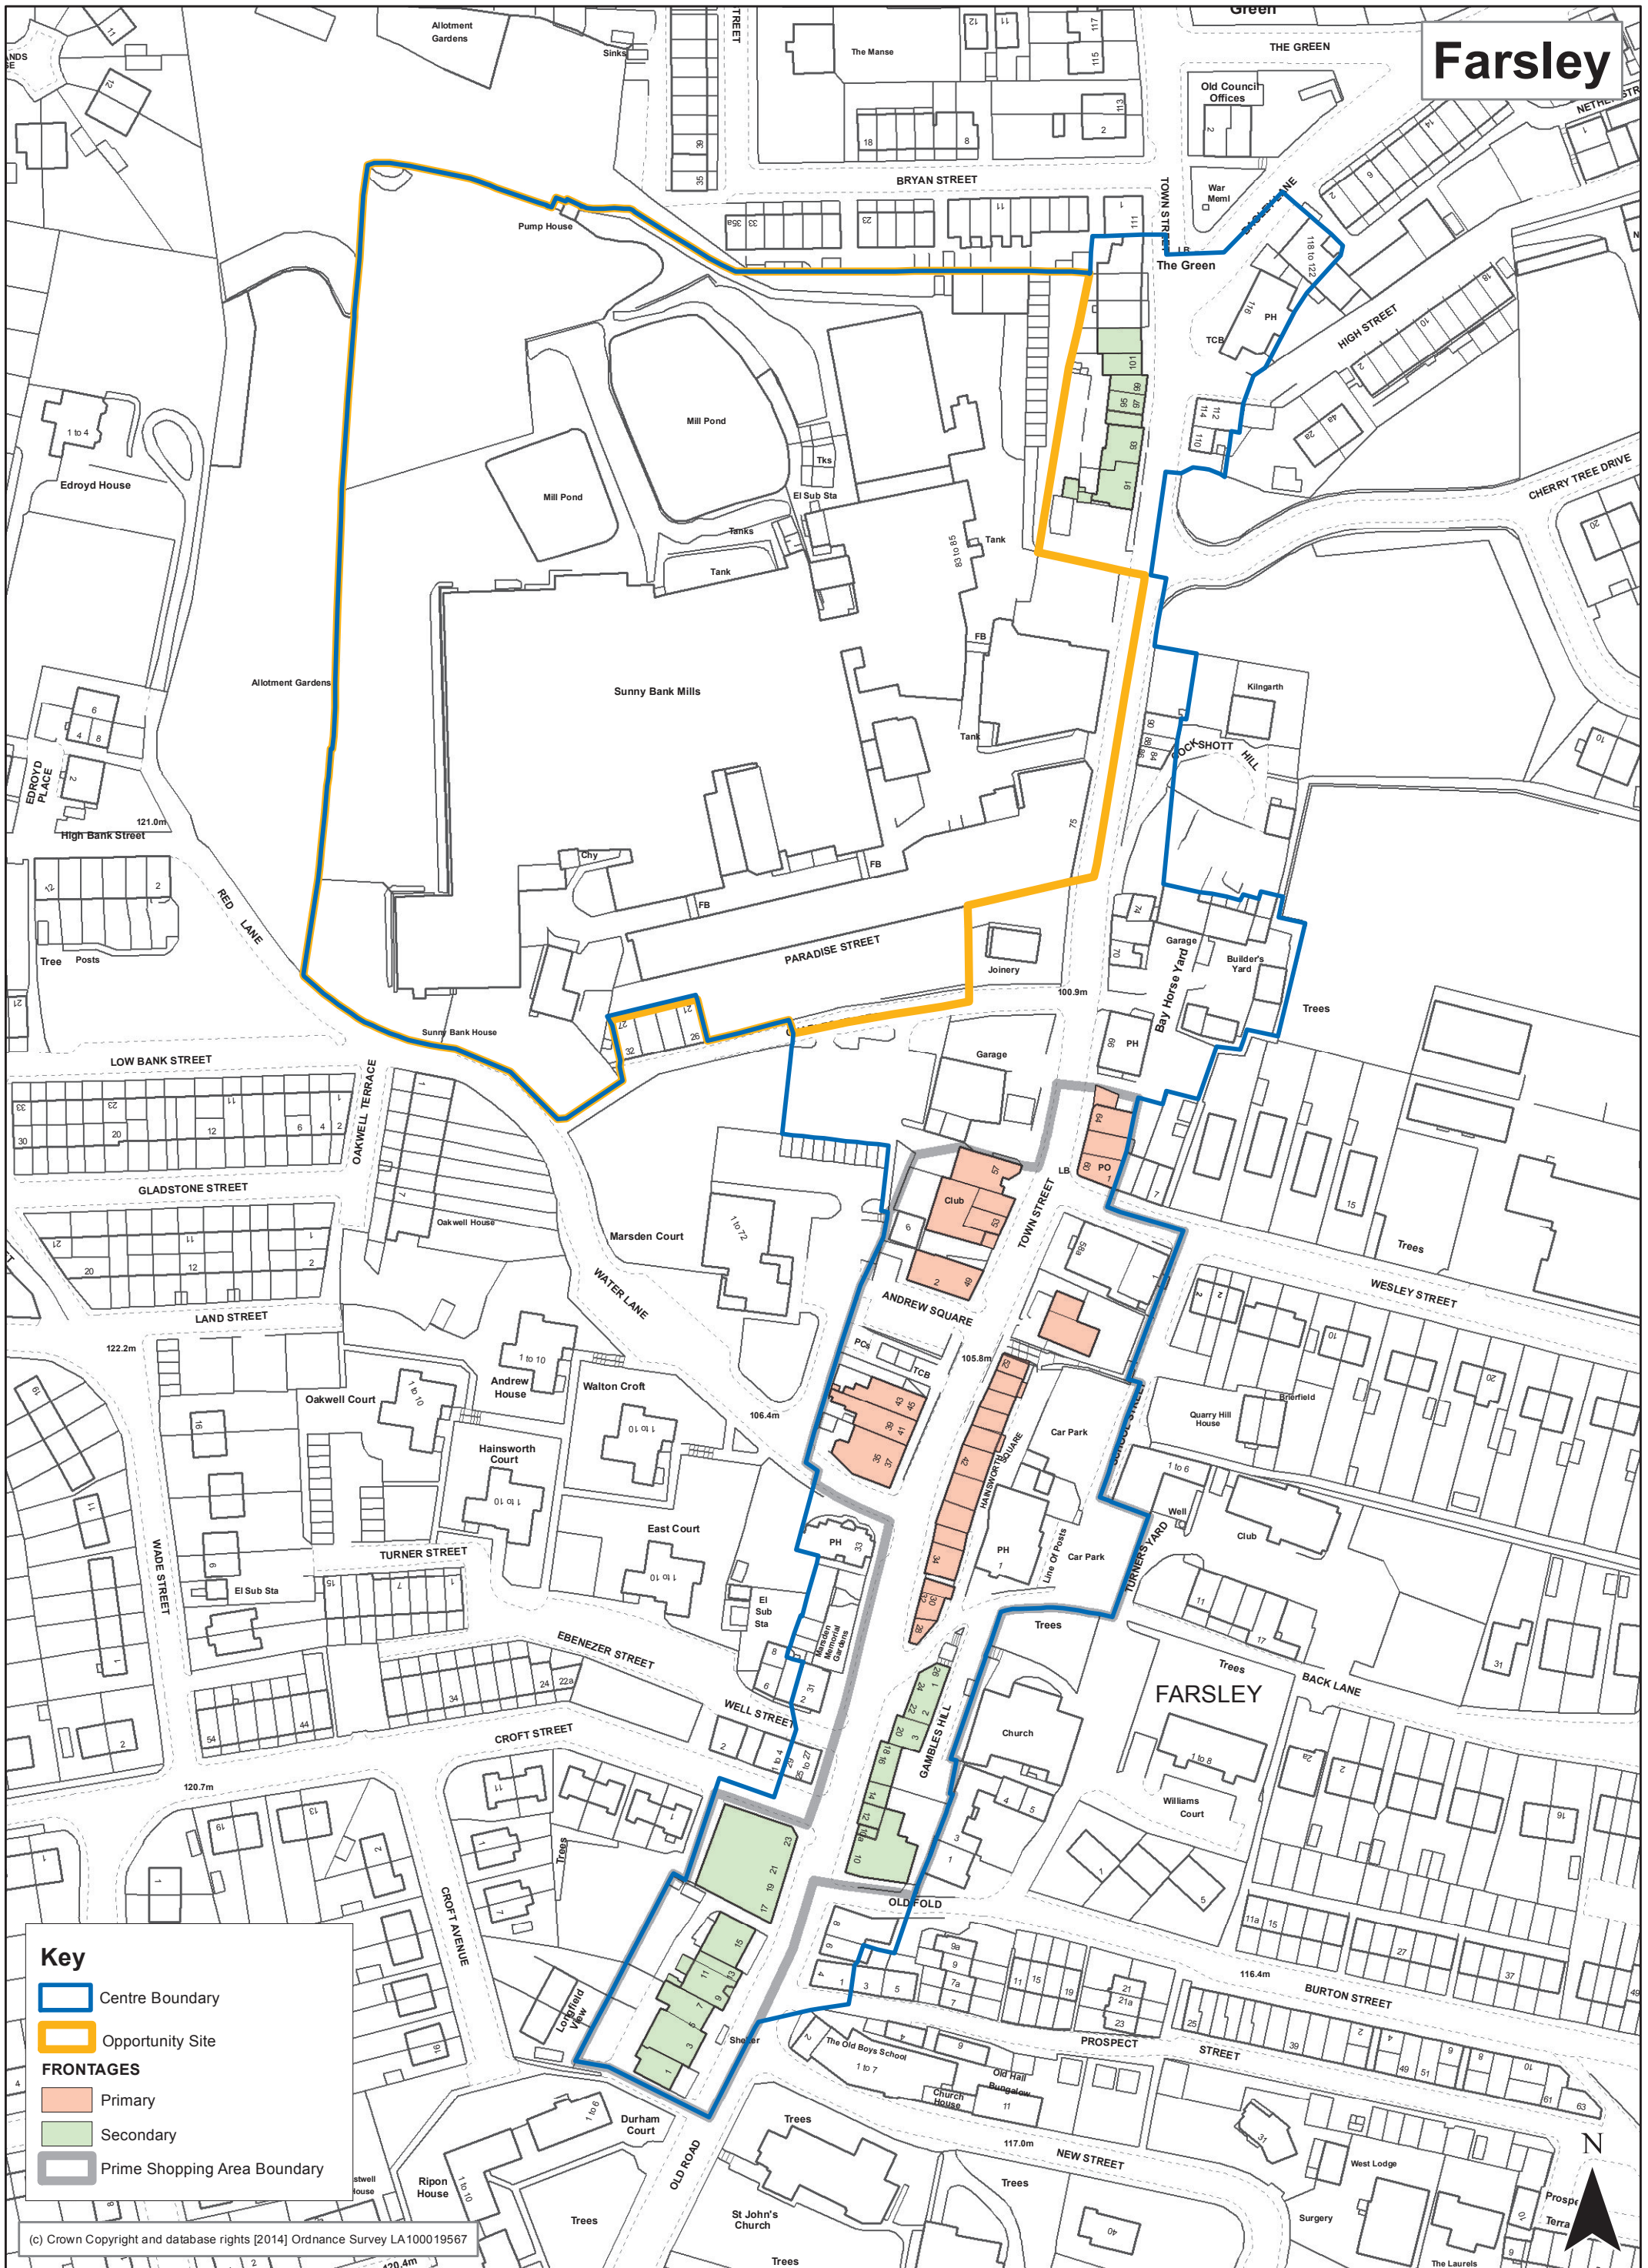

Farsley

Key

- Centre Boundary
- Opportunity Site

FRONTAGES

- Primary
- Secondary
- Prime Shopping Area Boundary

(c) Crown Copyright and database rights [2014] Ordnance Survey LA100019567