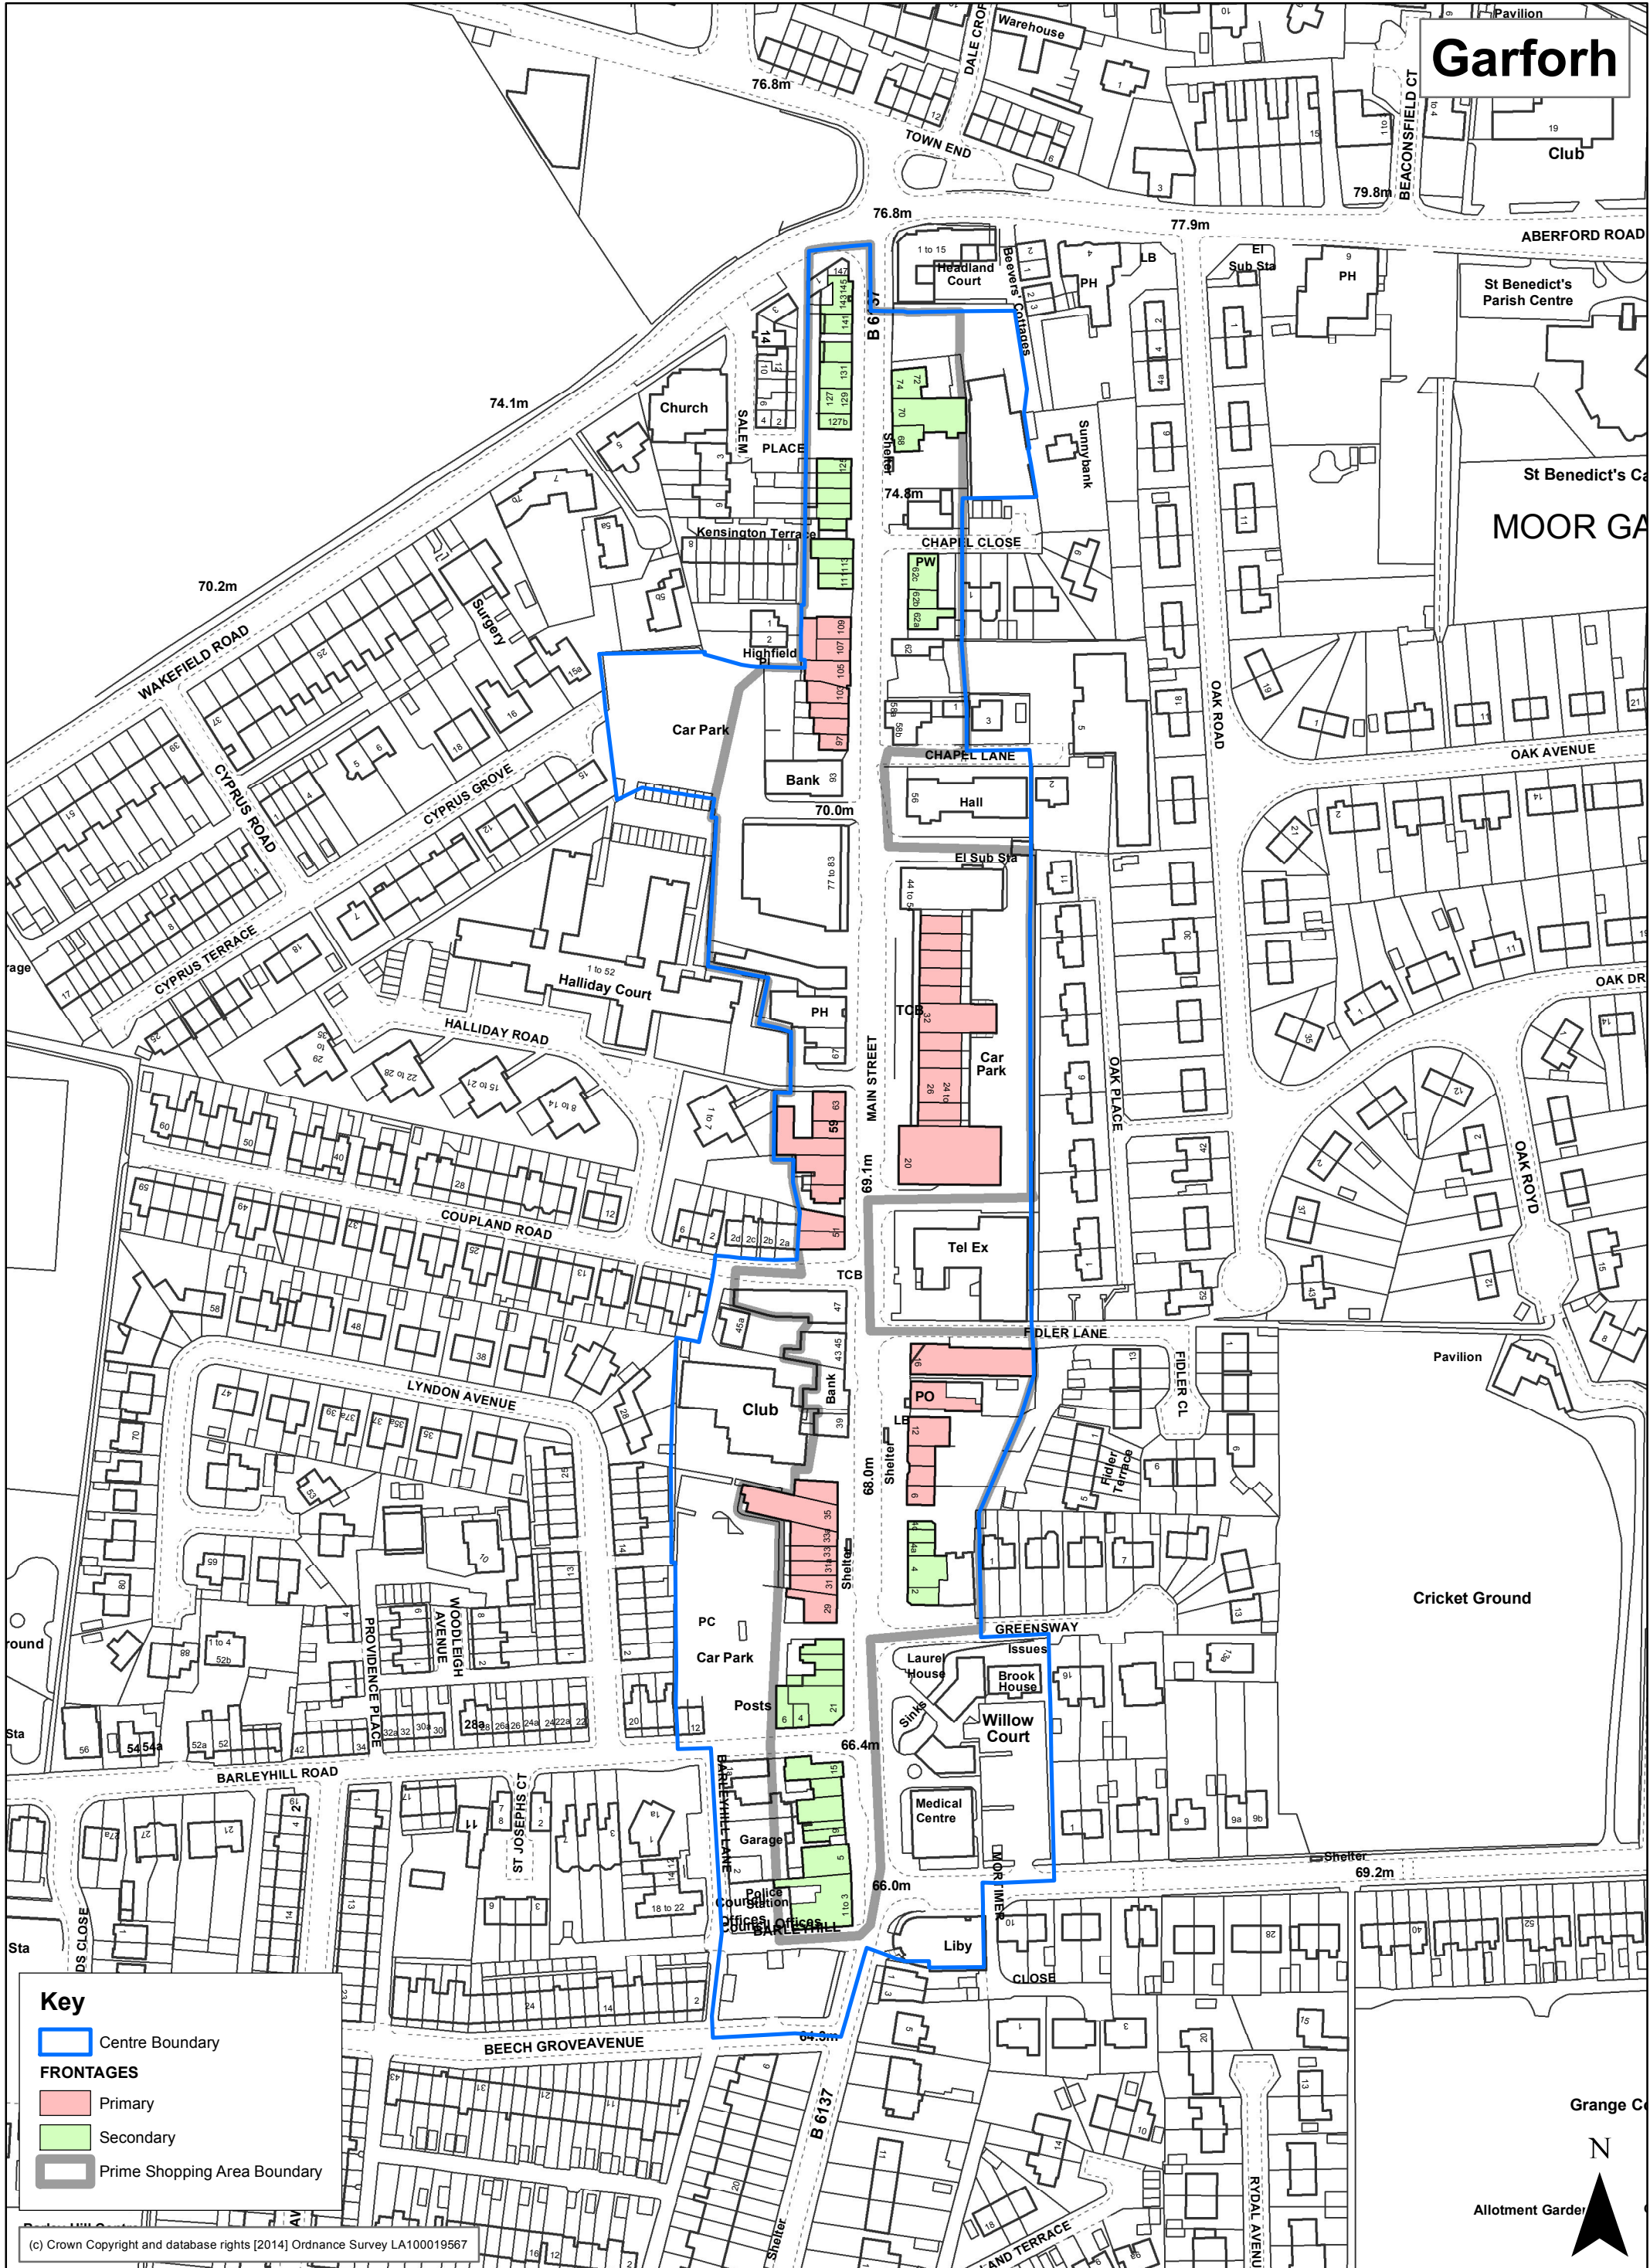

Garforth

Key

- Centre Boundary
- FRONTAGES**
- Primary
- Secondary
- Prime Shopping Area Boundary

(c) Crown Copyright and database rights [2014] Ordnance Survey LA100019567