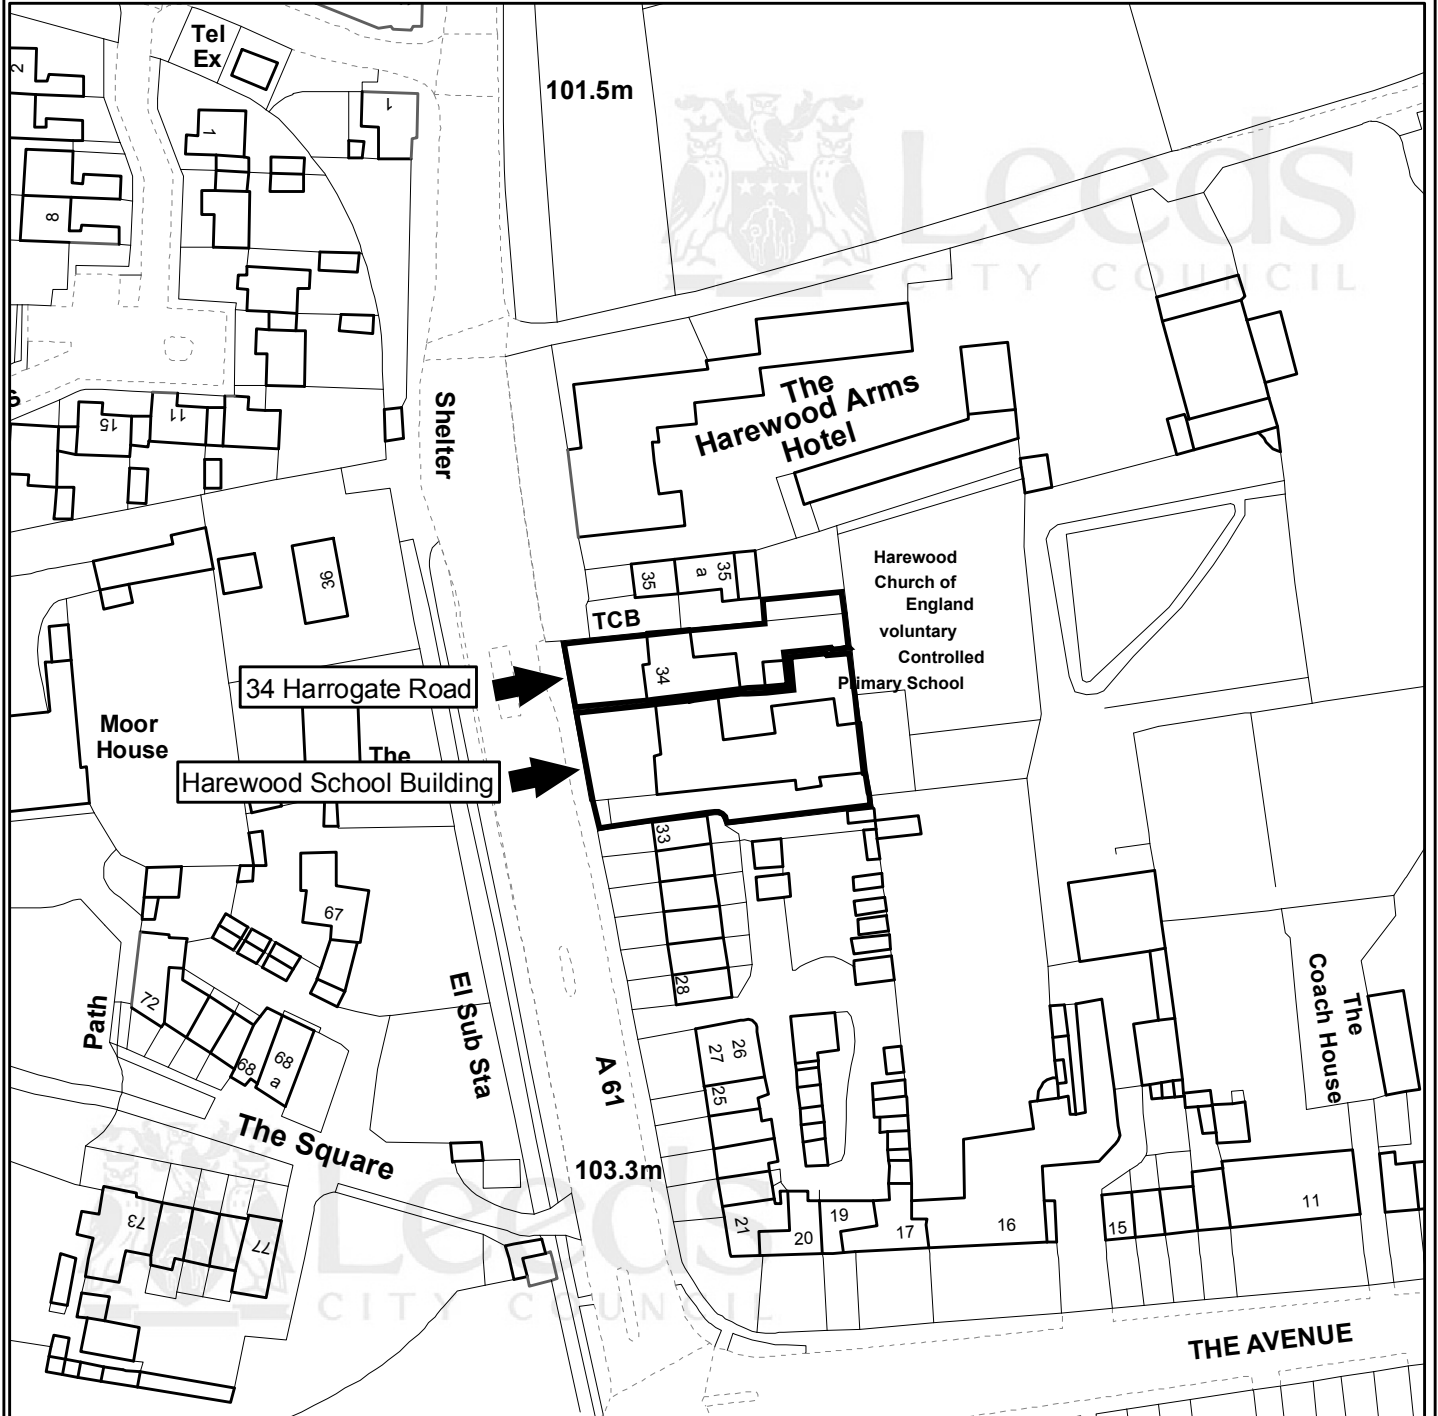

**HAREWOOD PRIMARY SCHOOL BUILDING
AND 34, HARROGATE ROAD
HAREWOOD
LEEDS LS17**

← SUBJECT SITE

LAND OWNED BY
LEEDS CITY COUNCIL

LAND LEASED OUT BY
LEEDS CITY COUNCIL

LAND SOLD BY
LEEDS CITY COUNCIL

LAND OWNED BY
APPLICANT

Leeds
CITY COUNCIL

Crown Copyright. All rights reserved.
Leeds City Council 100019567 2011

PREP BY B. HAZELWOOD

DATE 21/03/2011

OS No SE3245SW

Scale 1:1,250

PLAN No 15067