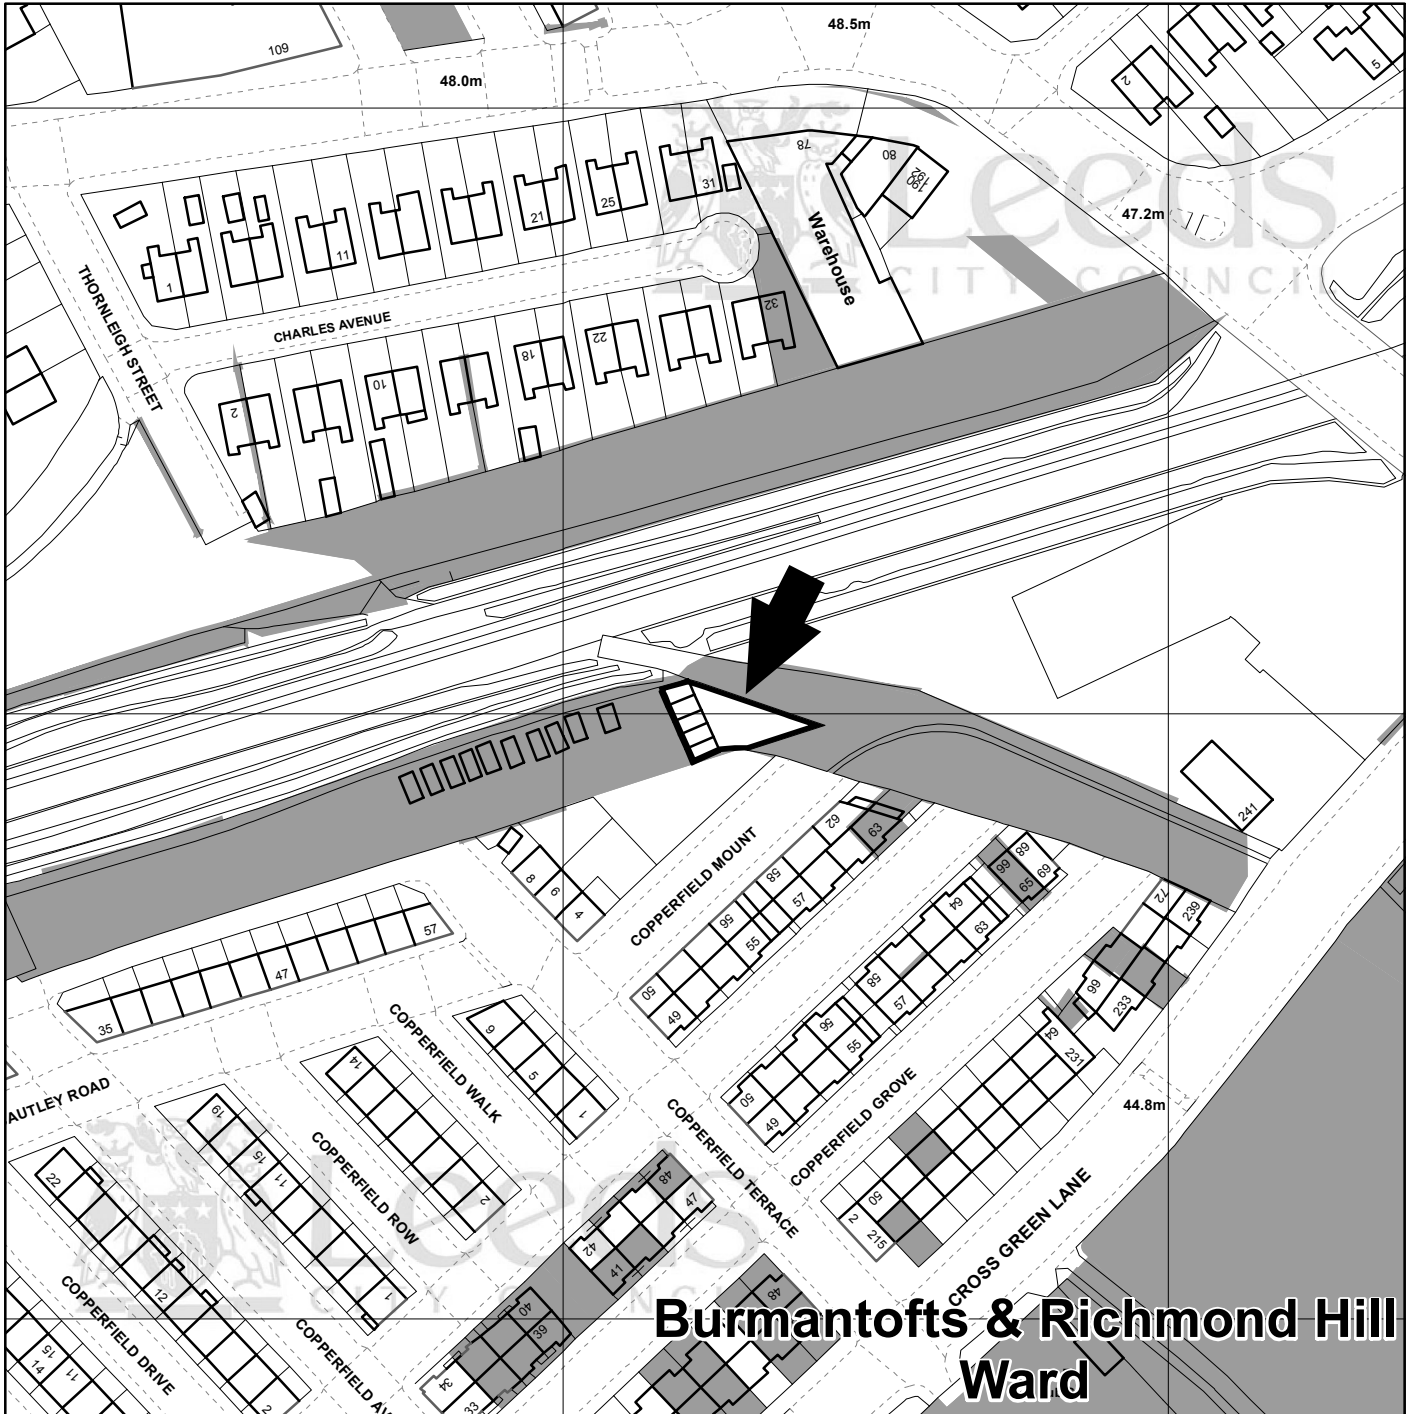

**GARAGE SITE  
CAUTLEY ROAD  
CROSS GREEN  
LEEDS LS9**

**Burmantofts & Richmond Hill  
Ward**

← SUBJECT SITE

LAND OWNED BY  
LEEDS CITY COUNCIL

LAND LEASED OUT BY  
LEEDS CITY COUNCIL

LAND SOLD BY  
LEEDS CITY COUNCIL

LAND OWNED BY  
APPLICANT

WARD BOUNDARY

**Leeds**  
CITY COUNCIL

(c) Crown Copyright and database right [2014]  
Ordnance Survey LA100019567

PREP BY M. CHRISTIAN  
Date: 17/12/2014  
OS No SE3232NW  
Scale 1:1,250

**PLAN No 17955/**