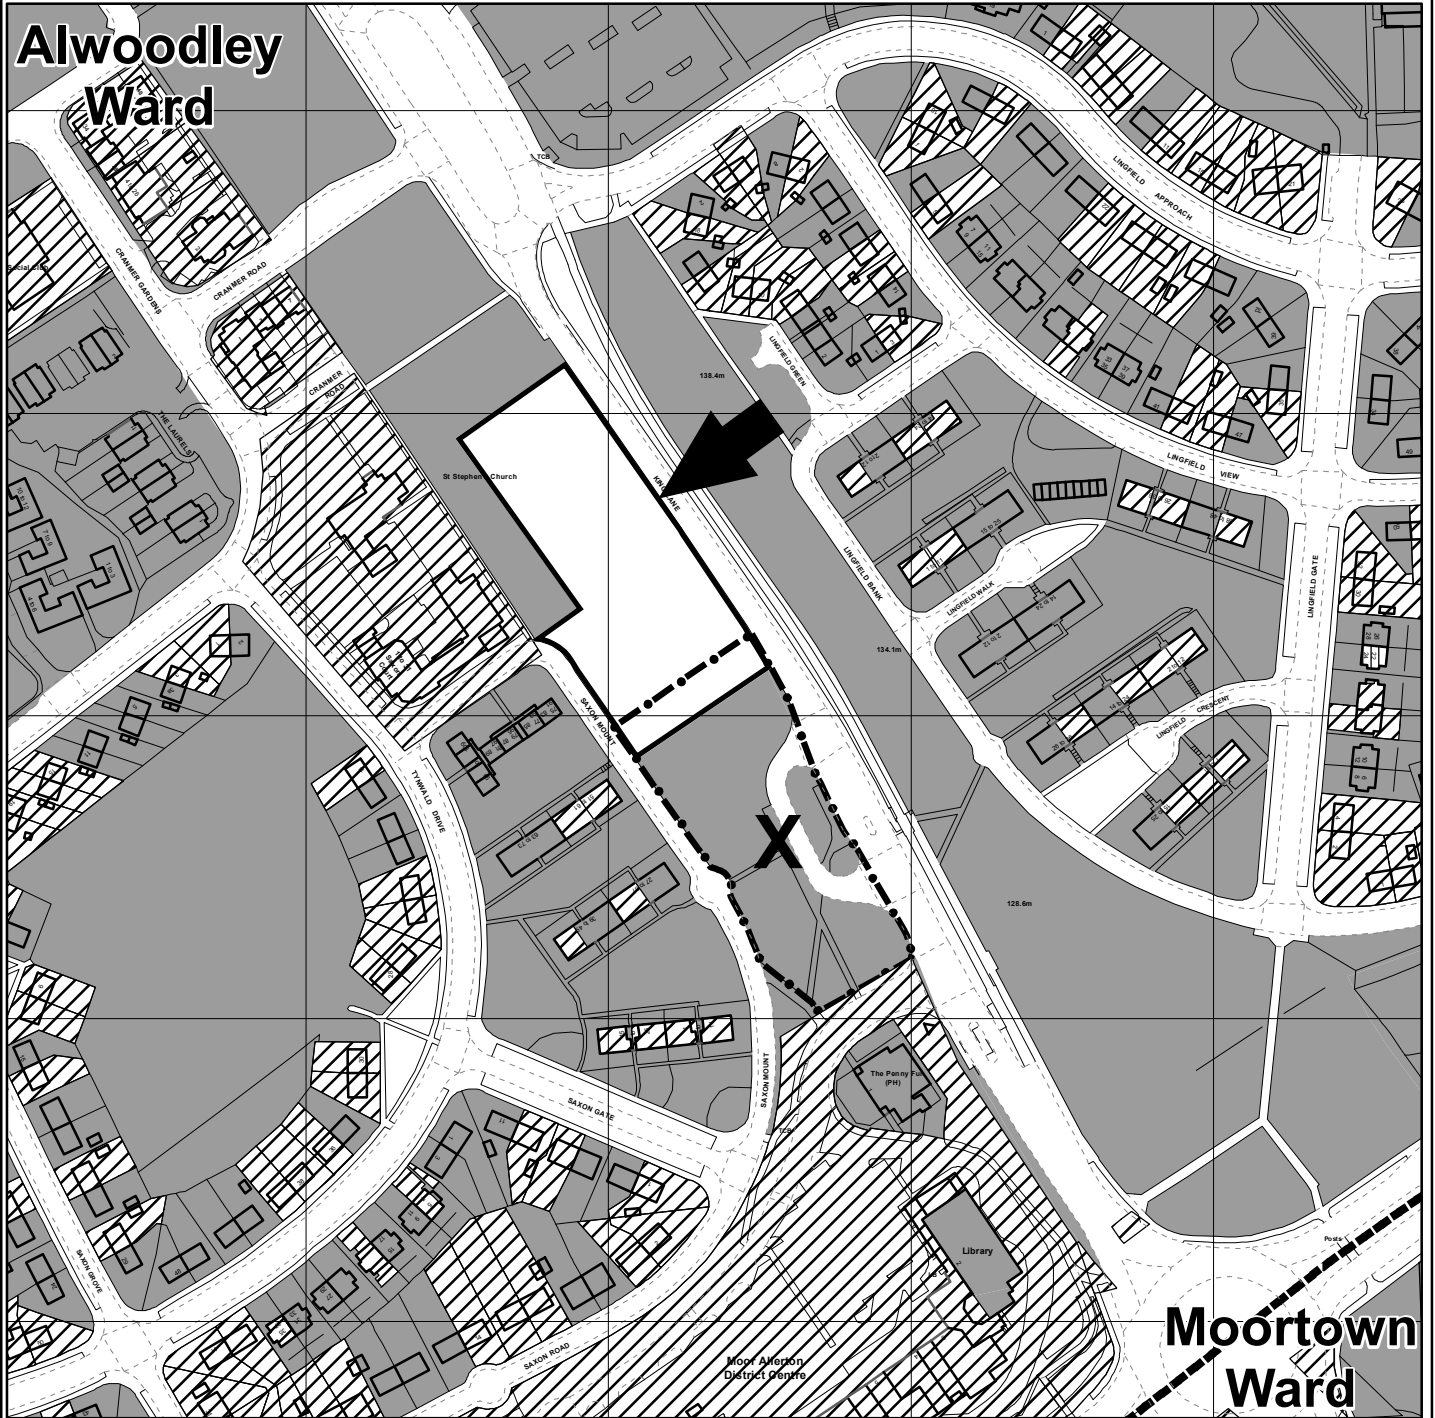

LAND AT  
KING LANE  
ALWOODLEY  
LEEDS LS17

Alwoodley  
Ward

Moortown  
Ward

← SUBJECT SITE

LAND SOLD BY  
LEEDS CITY COUNCIL

LAND OWNED BY  
LEEDS CITY COUNCIL

LAND OWNED BY  
APPLICANT

LAND LEASED OUT BY  
LEEDS CITY COUNCIL

WARD BOUNDARY

**Leeds**  
CITY COUNCIL

(c) Crown Copyright and database right [2014]  
Ordnance Survey LA100019567

PREP BY M. CHRISTIAN

DATE 27/01/2015

OS No SE2939SE

Scale 1:2,500

**PLAN No 16893/K**