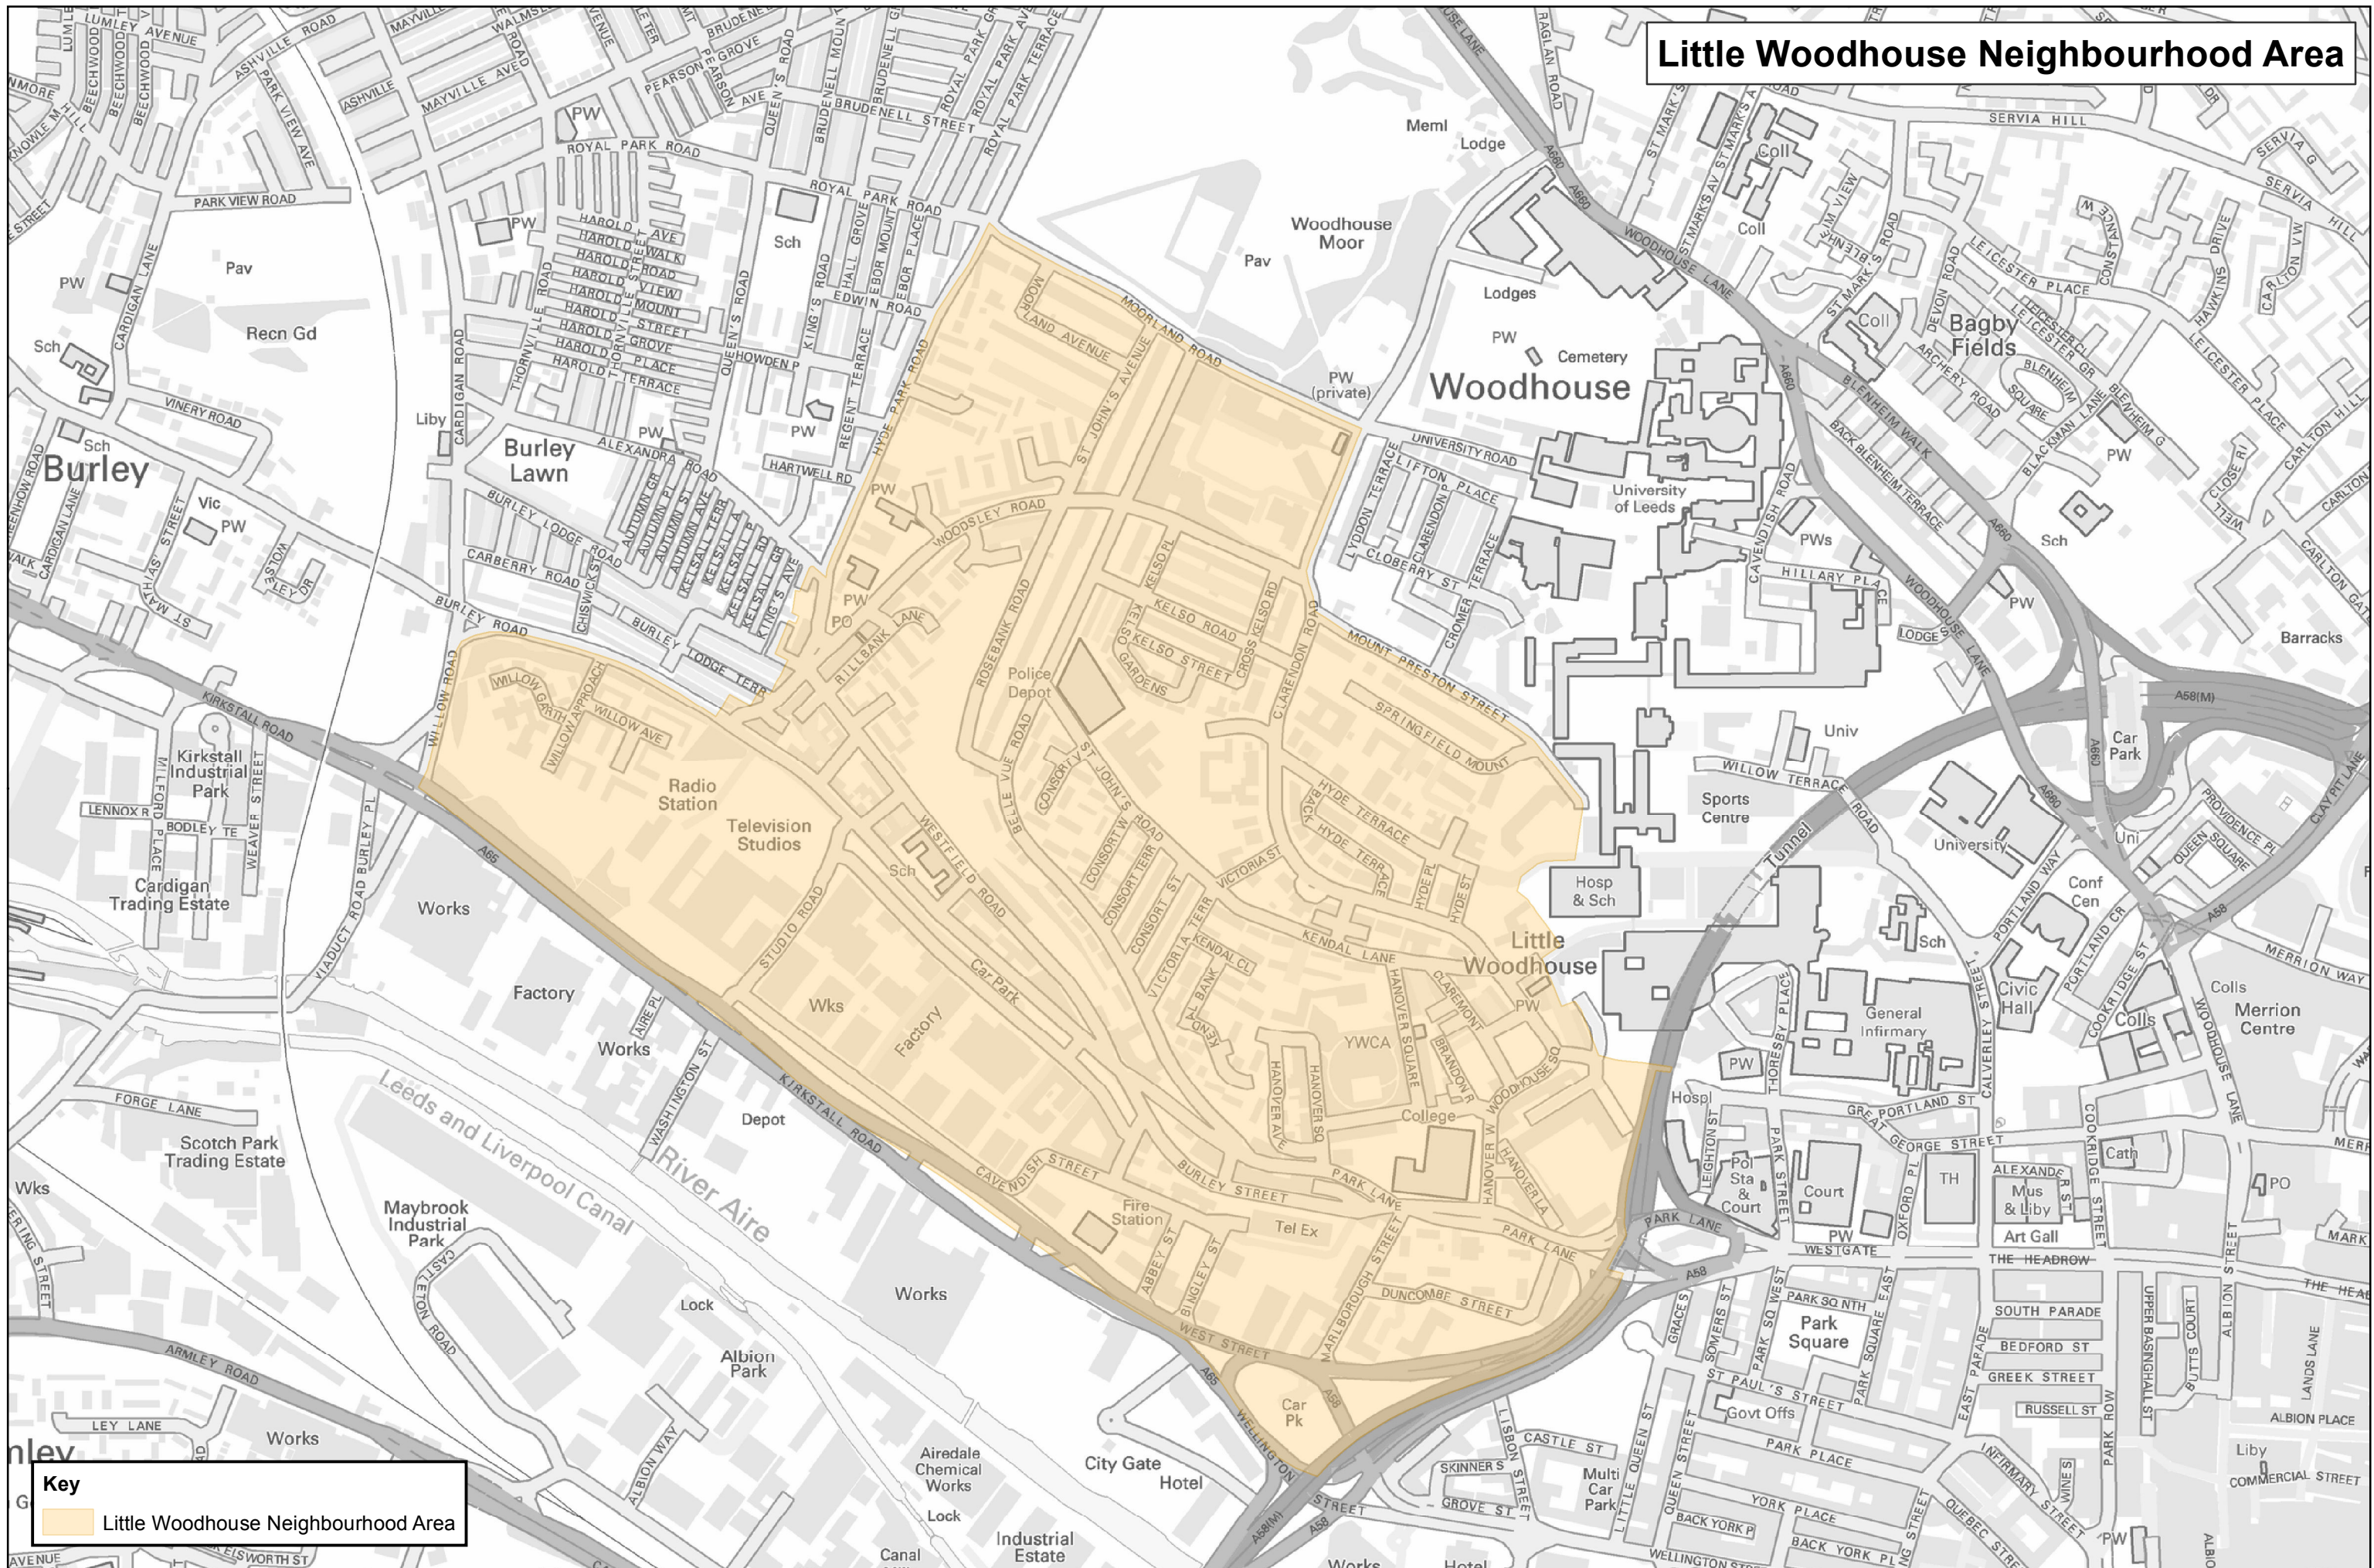

# Little Woodhouse Neighbourhood Area

**Key**  
Little Woodhouse Neighbourhood Area

PRODUCED BY CITY DEVELOPMENT, GIS MAPPING & DATA TEAM,  
LEEDS CITY COUNCIL

Crown Copyright and database rights 2014 Ordnance Survey 10019567  
Path: L:\CGM\GIS Projects\Neighbourhood Planning Progress\Little Woodhouse\Little Woodhouse Boundary\_Final Plan\_A3 1 FEB 2015.mxd  
Little Woodhouse Boundary\_\_burley lodge\_the moorlands\_western campus.pdf