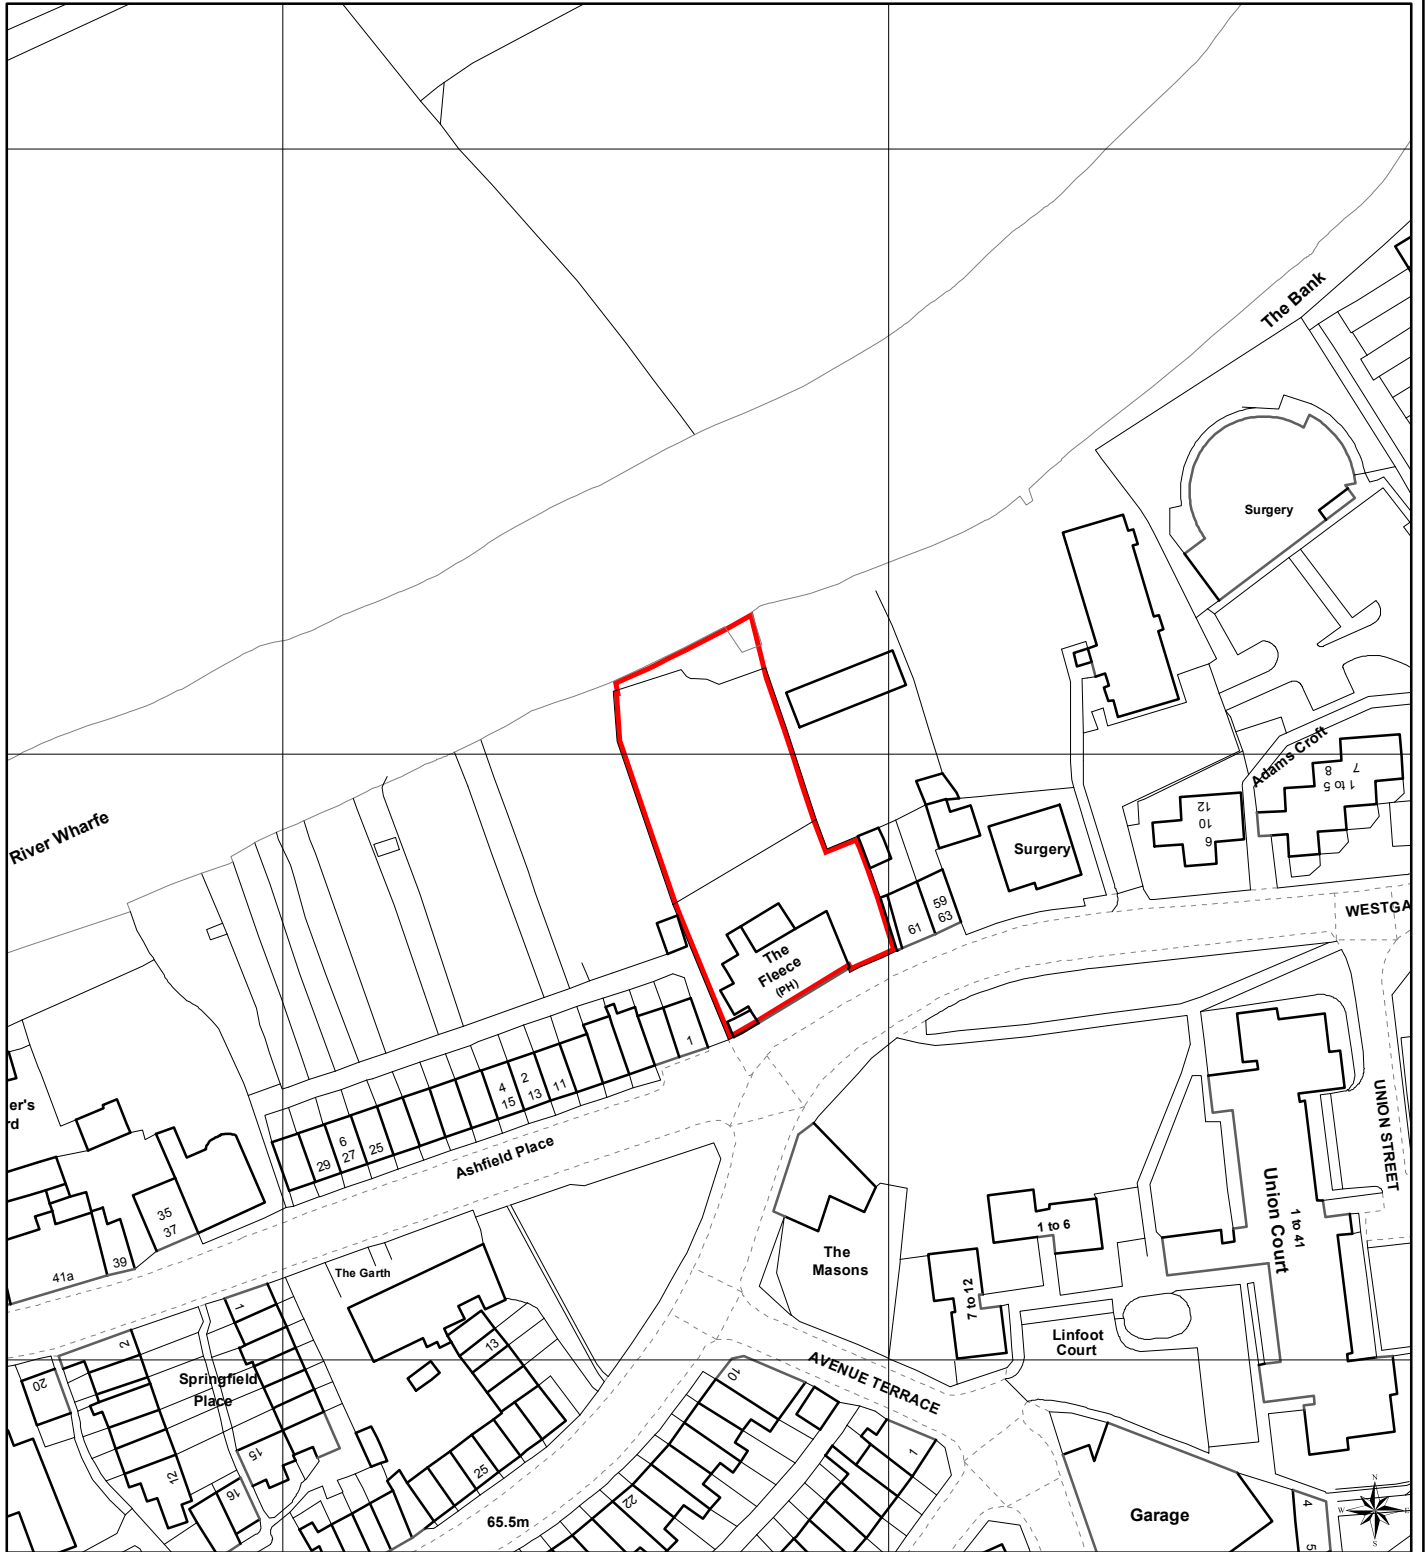

**THE FLEECE
WESTGATE
OTLEY
LEEDS LS21**

© Crown Copyright and database right 2015
Ordnance Survey LA100019567

PREP BY T. STENGER
DATE SAVED: 12/03/2015
OS No SE1945SE
SCALE 1:1,250
PLAN No 18083