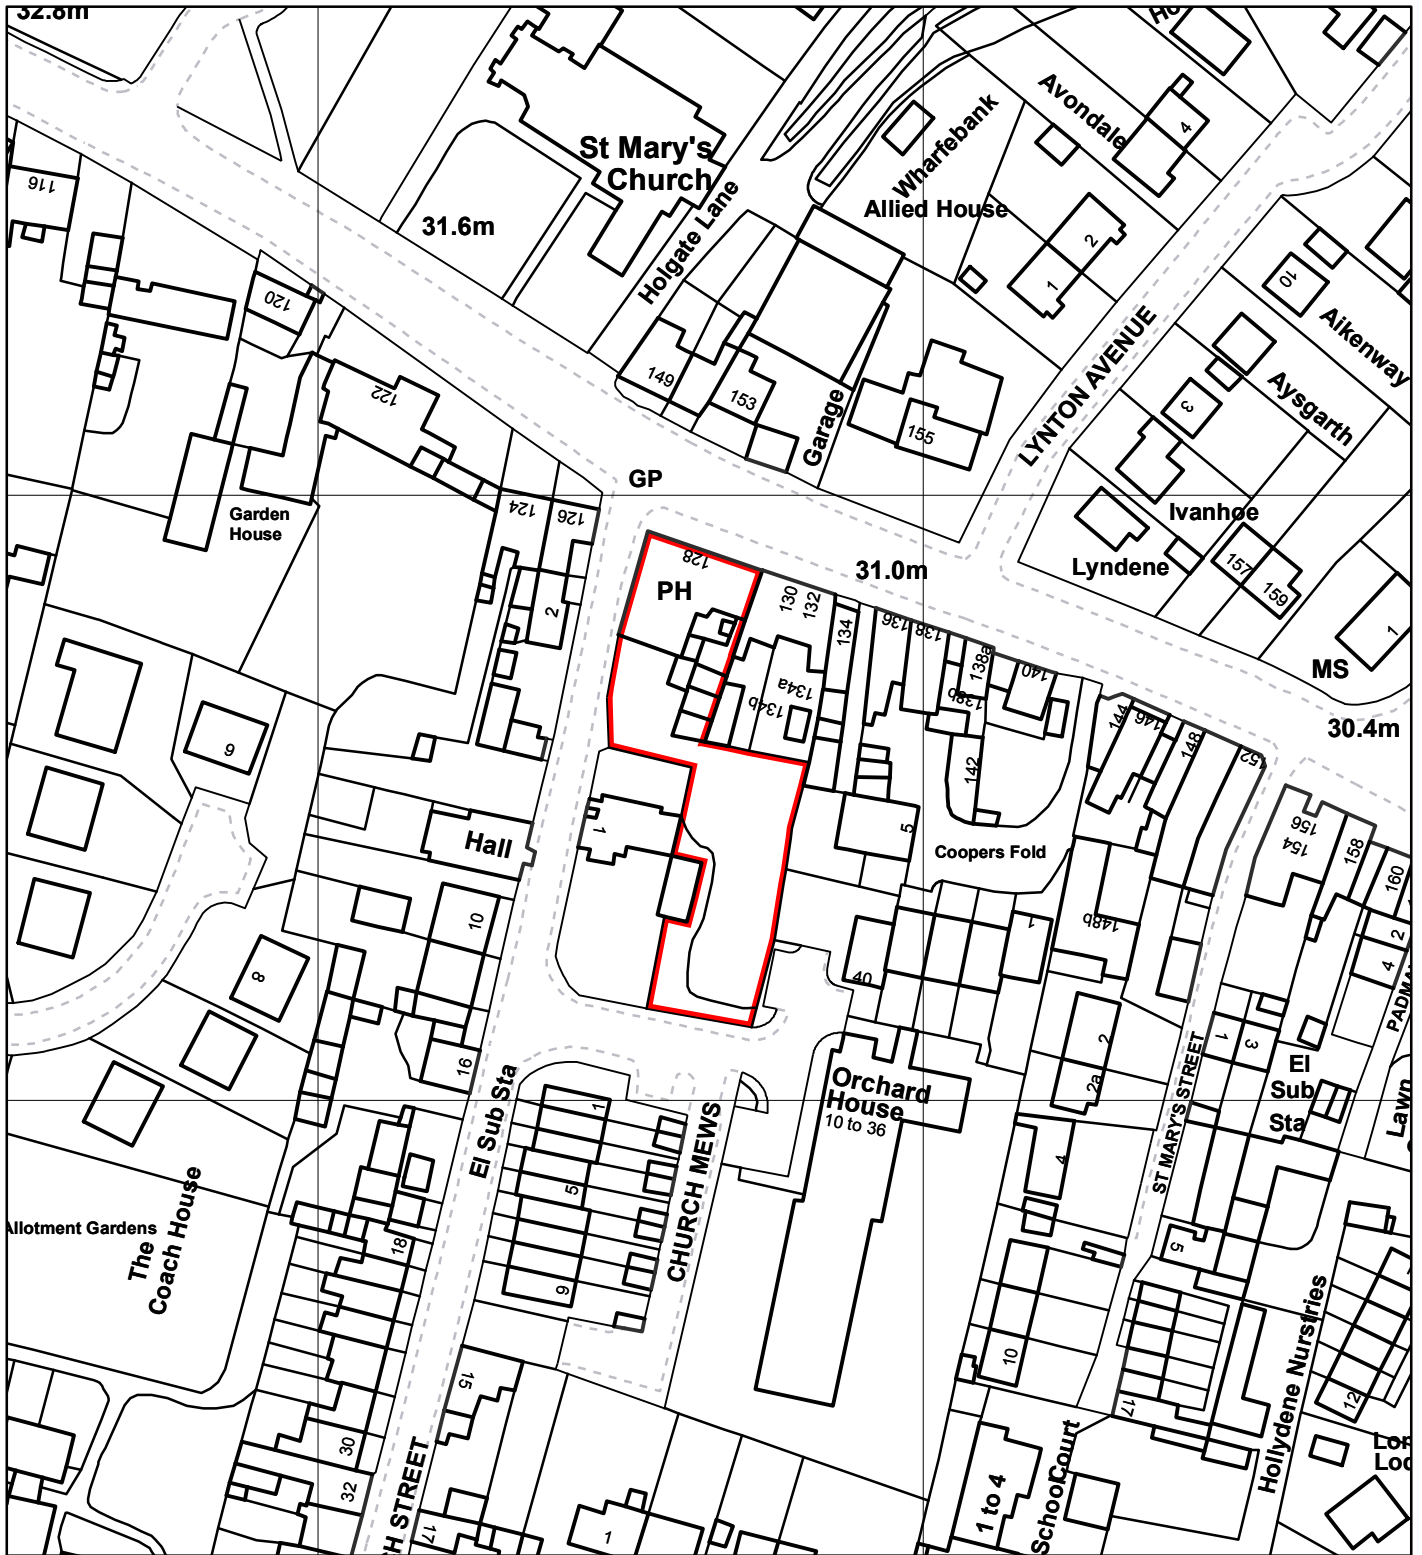

**THE CROWN HOTEL
128 HIGH STREET
BOSTON SPA
LS23**

© Crown Copyright and database right 2015
Ordnance Survey LA100019567

PREP BY M. CHRISTIAN
DATE SAVED: 23/07/2015
OS No SE4245NE
SCALE 1:1,250
PLAN No 18365/