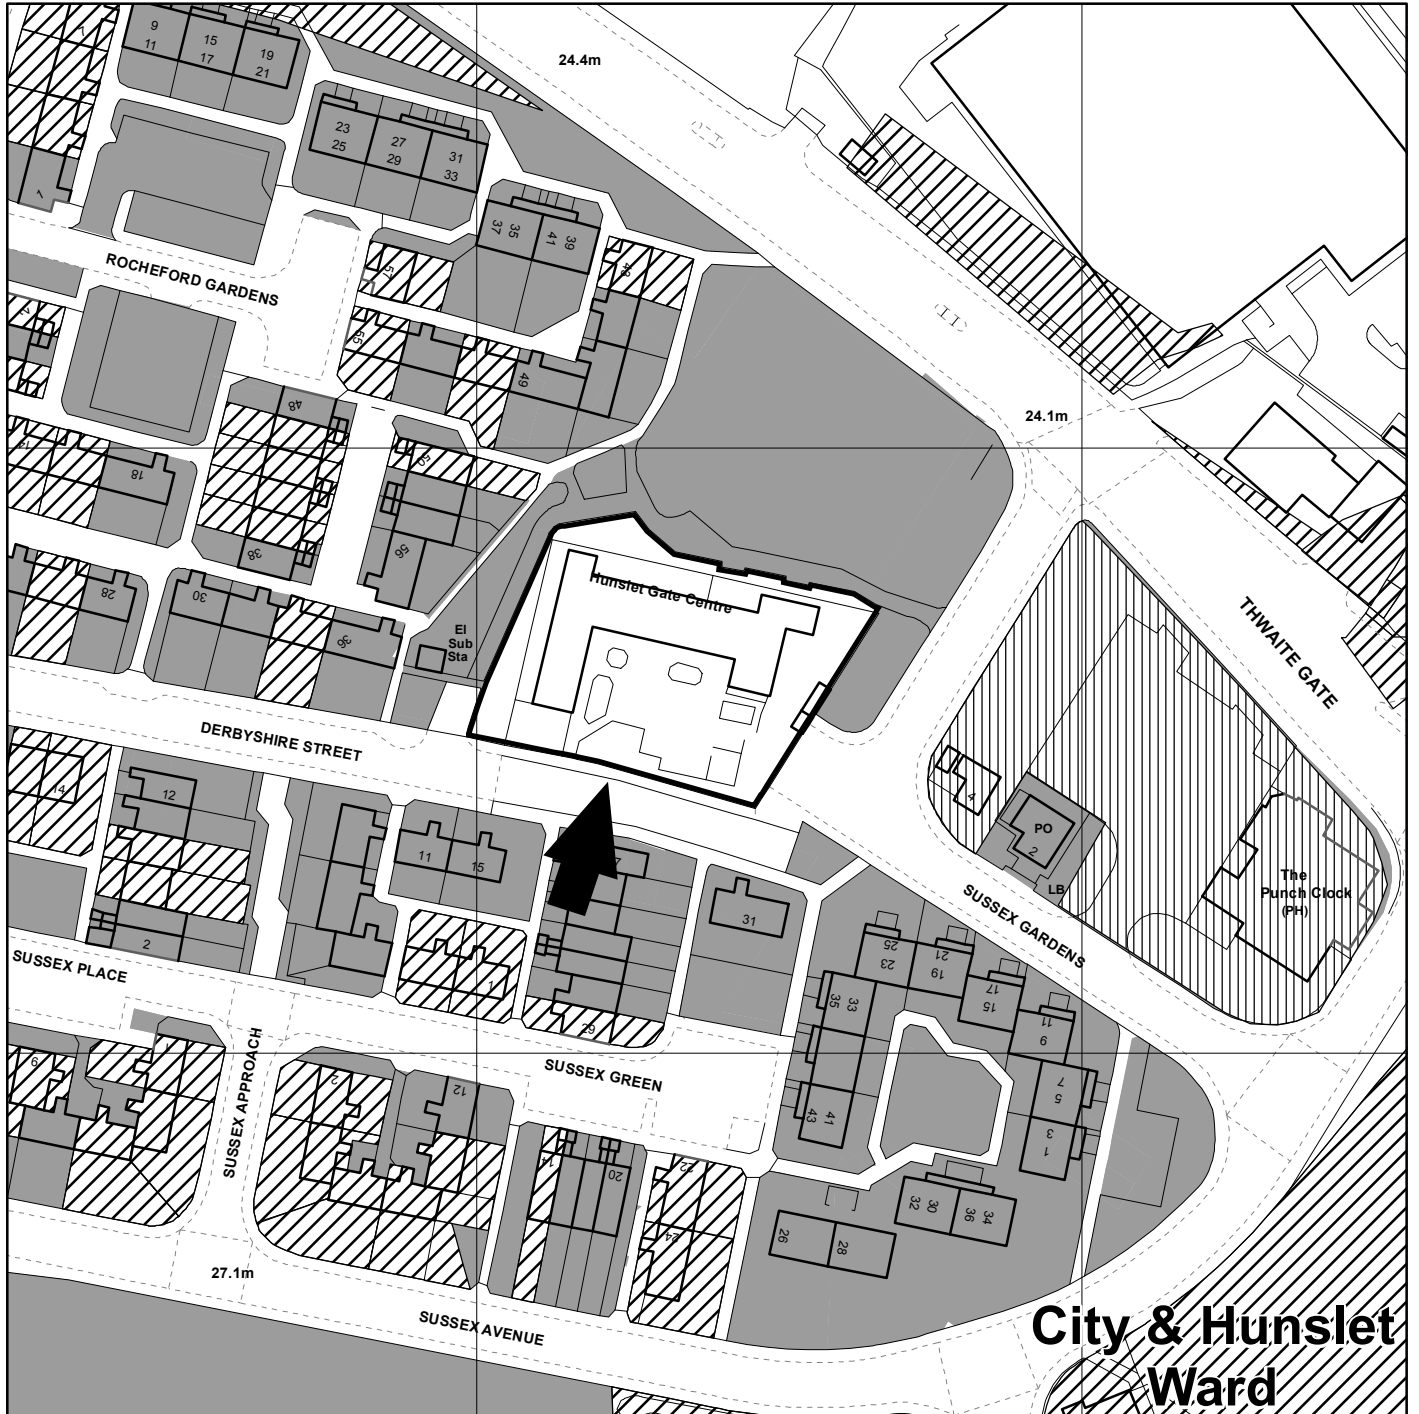

**HUNSLET GATE CENTRE
SUSSEX GARDENS
HUNSLET
LEEDS LS10**

**City & Hunslet
Ward**

← SUBJECT SITE

LAND SOLD BY
LEEDS CITY COUNCIL

LAND OWNED BY
LEEDS CITY COUNCIL

LAND OWNED BY
APPLICANT

LAND LEASED OUT BY
LEEDS CITY COUNCIL

WARD BOUNDARY

Leeds
CITY COUNCIL

(c) Crown Copyright and database right [2015]
Ordnance Survey LA100019567

0 5 10 20 30 40

Metres

PREP BY M. CHRISTIAN

Date: 02/07/2015

OS No SE3131SE

Scale 1:1,250

PLAN No 18307/