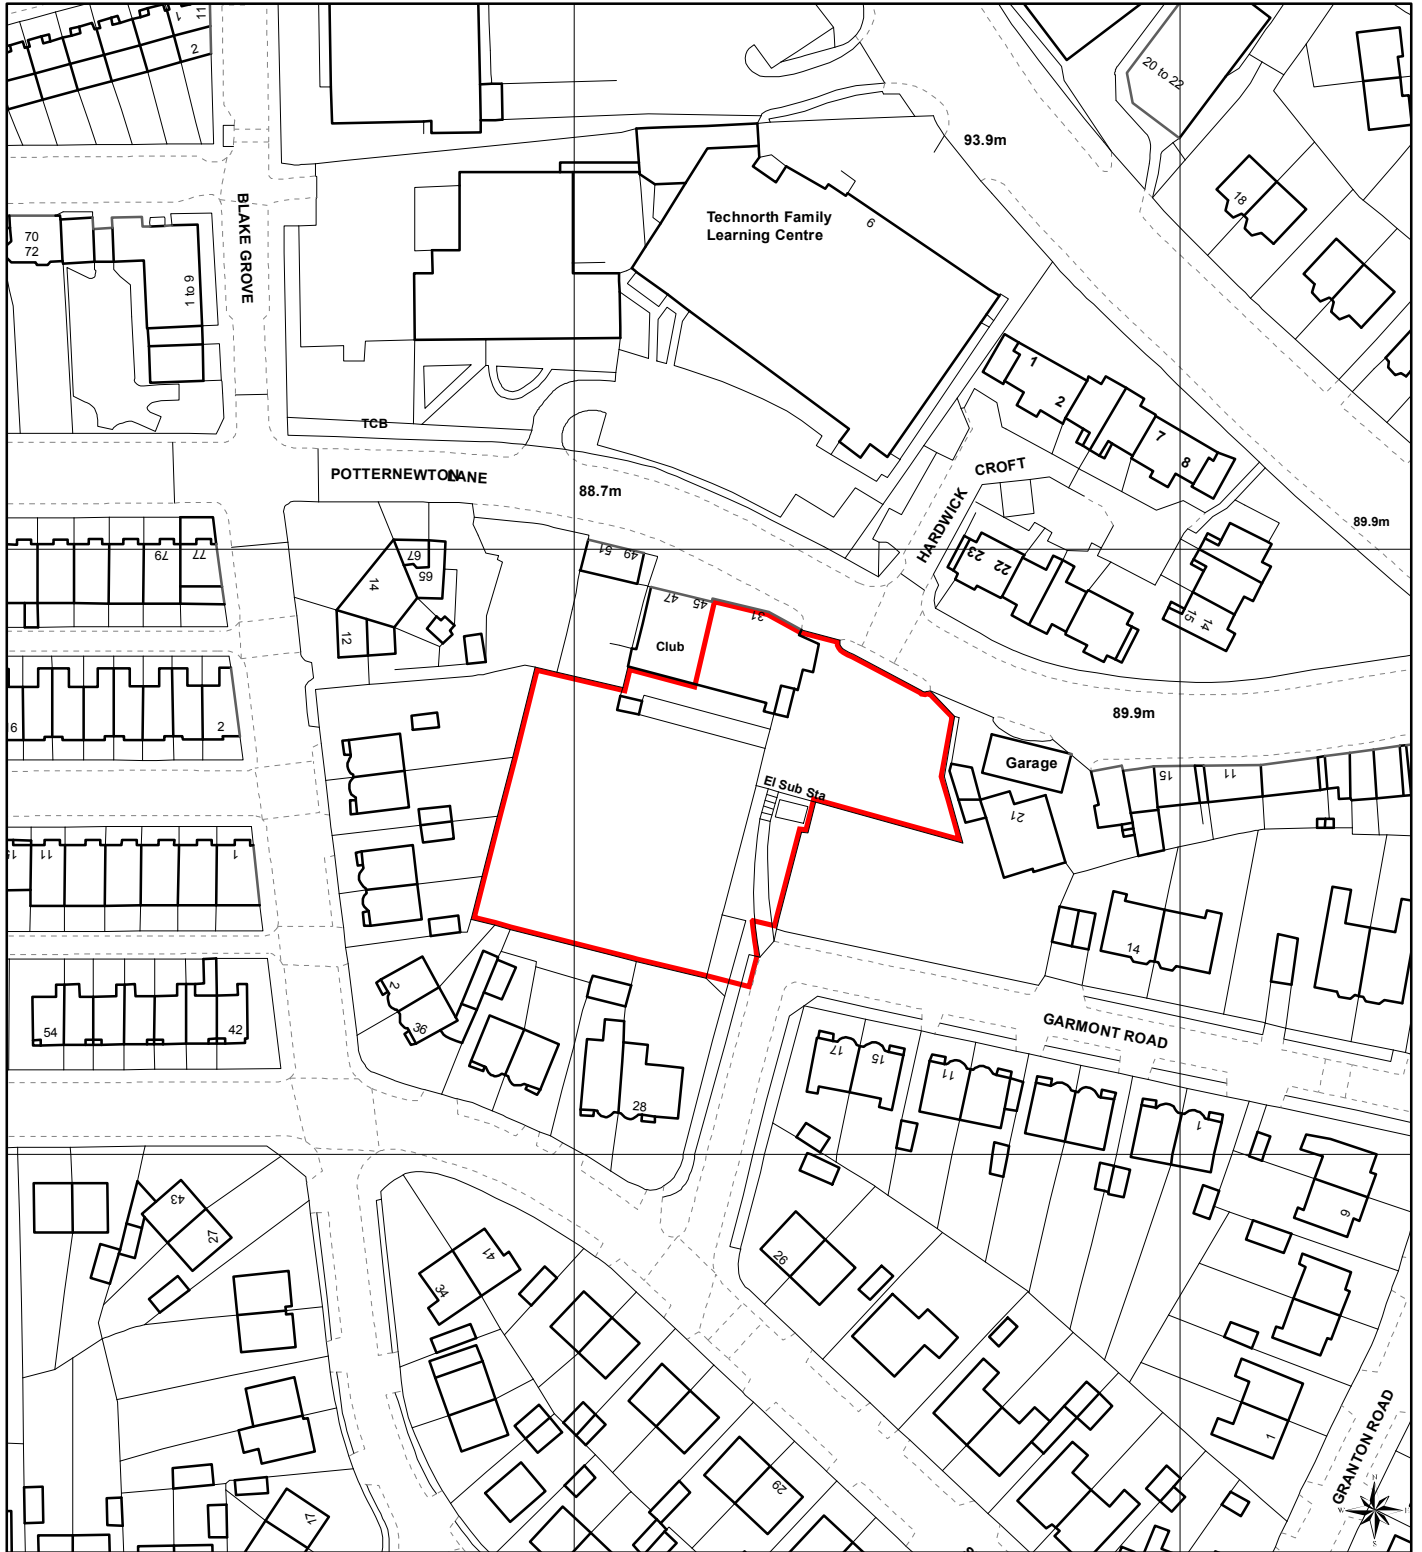

SHOULDER OF MUTTON
31 POTTERNEWTON LANE
CHAPEL ALLERTON
LEEDS LS7

© Crown Copyright and database right 2015
Ordnance Survey LA100019567

PREP BY M. CHRISTIAN
DATE SAVED: 22/09/2015
OS No SE3036NE
SCALE 1:1,250
PLAN No 18293/A