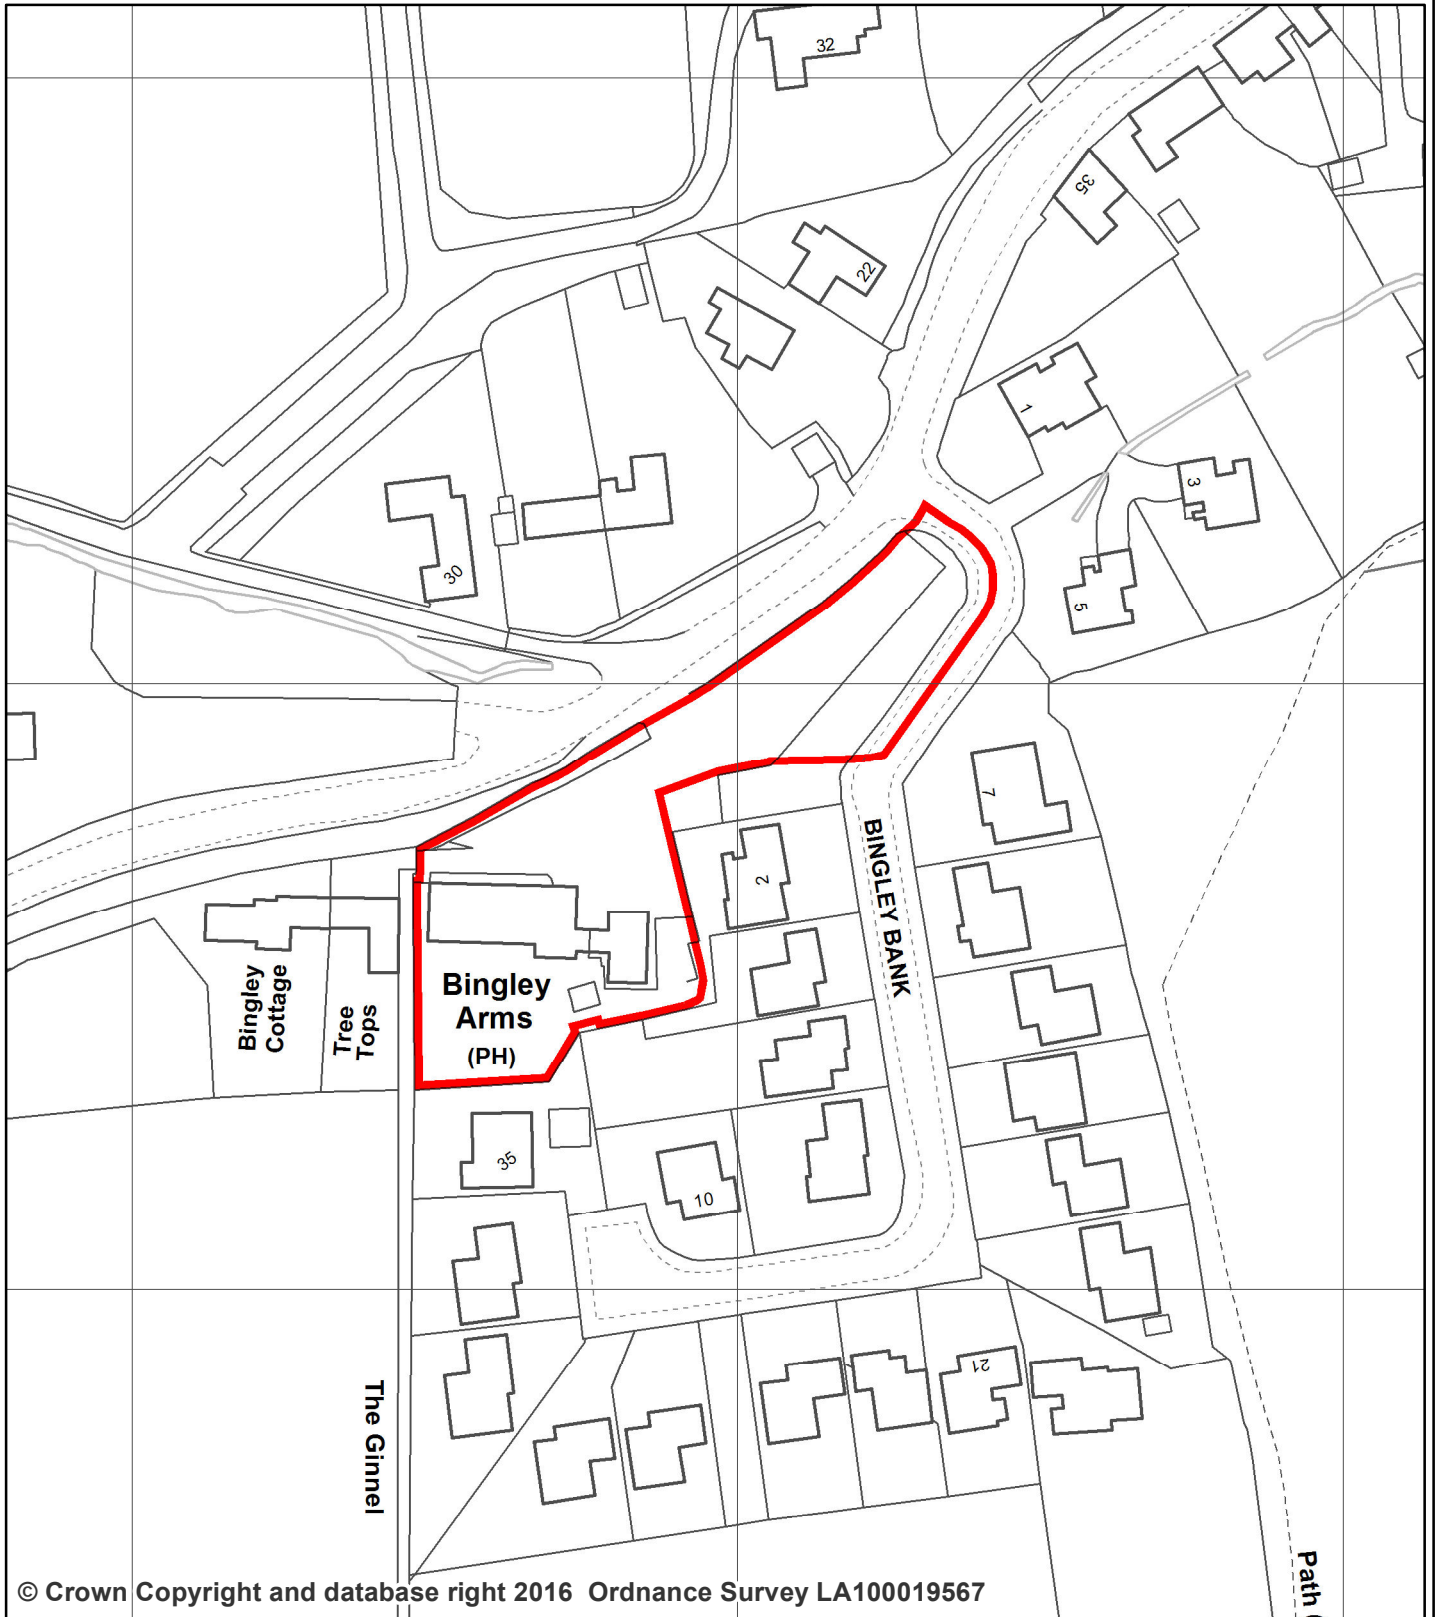

**BINGLEY ARMS PH
CHURCH LANE
BARDSEY
LEEDS LS17**

© Crown Copyright and database right 2016 Ordnance Survey LA100019567

PREP BY J Sohanpall
DATE SAVED: 13/07/2016
OS No: SE3642NW
SCALE 1:1,250

PLAN No 18947