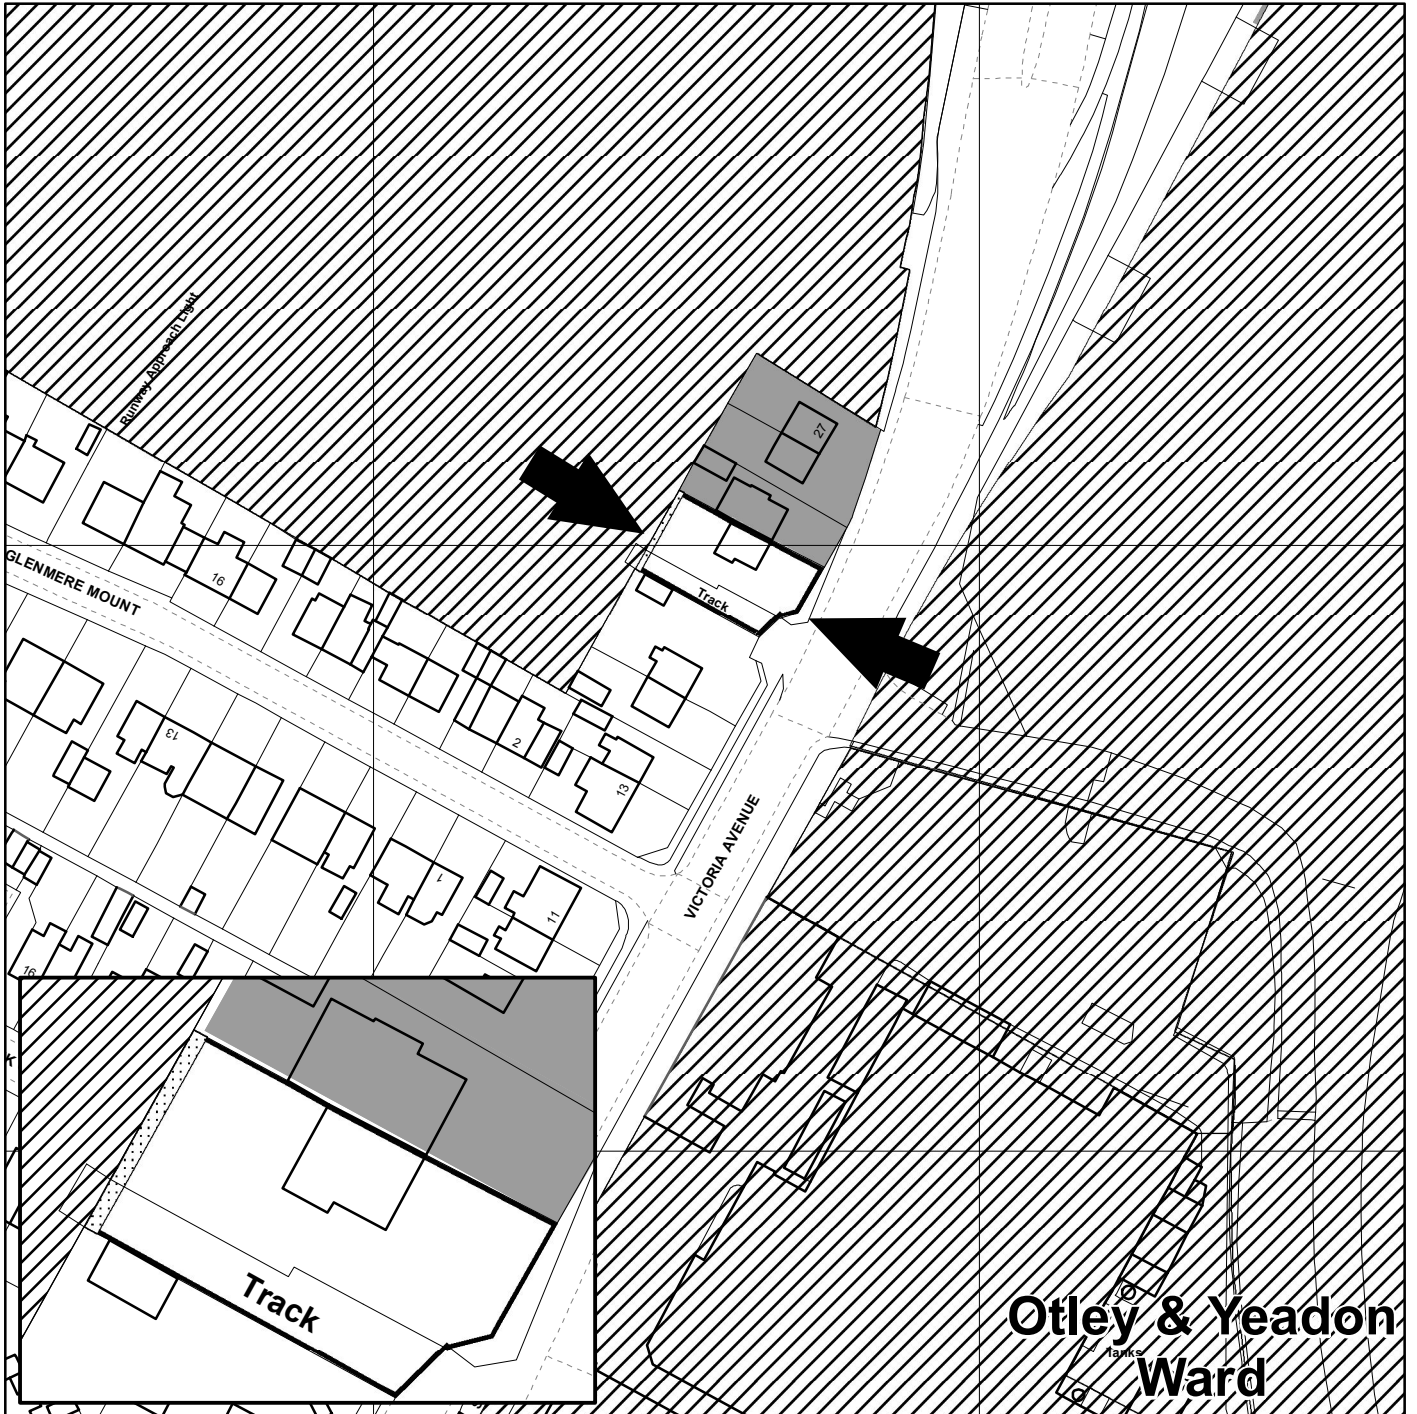

**21 VICTORIA AVENUE
YEADON
LS19**

**Otley & Yeadon
Ward**

← SUBJECT SITE

LAND OWNED BY
LEEDS CITY COUNCIL

LAND LEASED OUT BY
LEEDS CITY COUNCIL

LAND SOLD BY
LEEDS CITY COUNCIL

← 1m WIDE STRIP

WARD BOUNDARY

Leeds
CITY COUNCIL

(c) Crown Copyright and database right [2014]
Ordnance Survey LA100019567

PREP BY M. CHRISTIAN

Date: 12/09/2016

OS No SE2141SE

Scale 1:1,250

PLAN No 17530/G