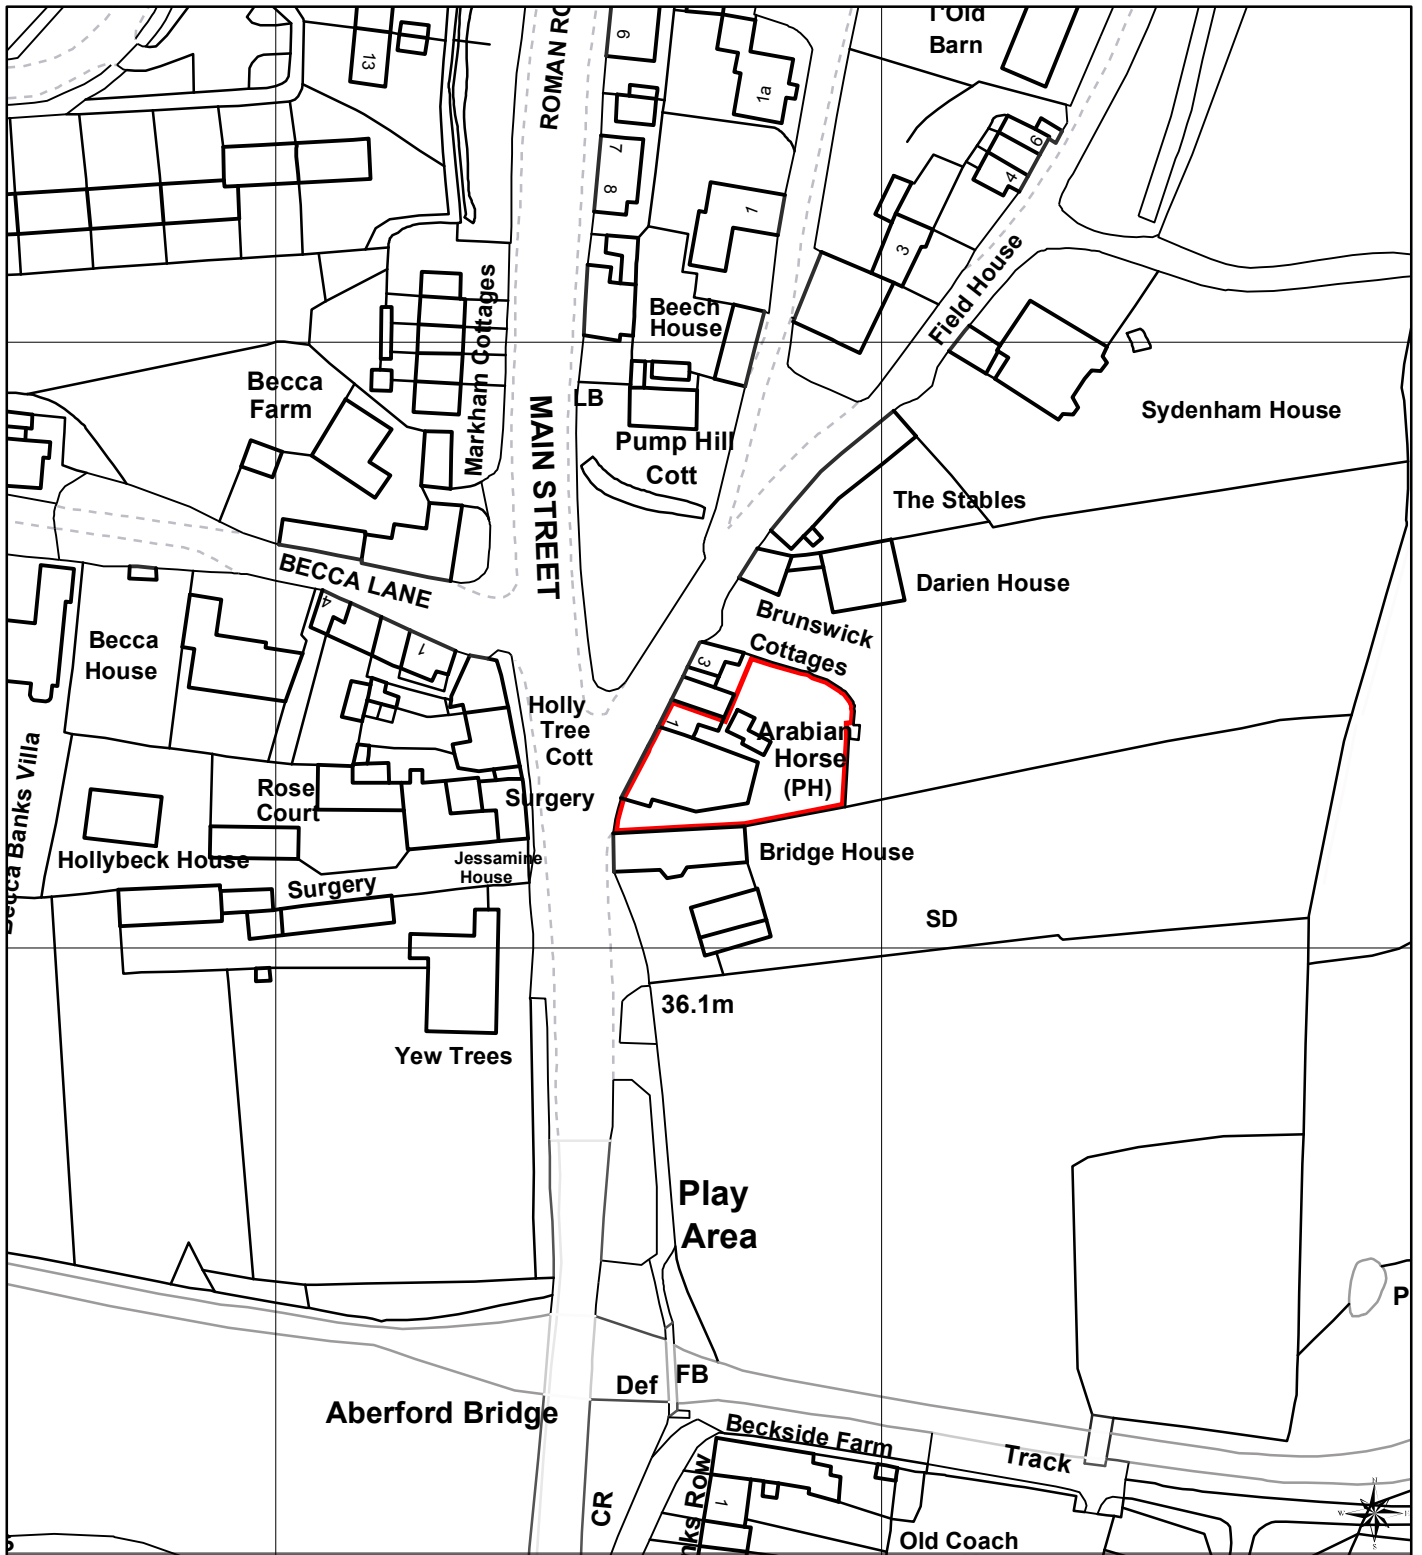

**THE ARABIAN HORSE PH
MAIN STREET
ABERFORD
LEEDS LS25**

© Crown Copyright and database right 2016
Ordnance Survey LA100019567

PREP BY M. CHRISTIAN
DATE SAVED: 15/09/2016
OS No SE4337SW
SCALE 1:1,250
PLAN No 19039/