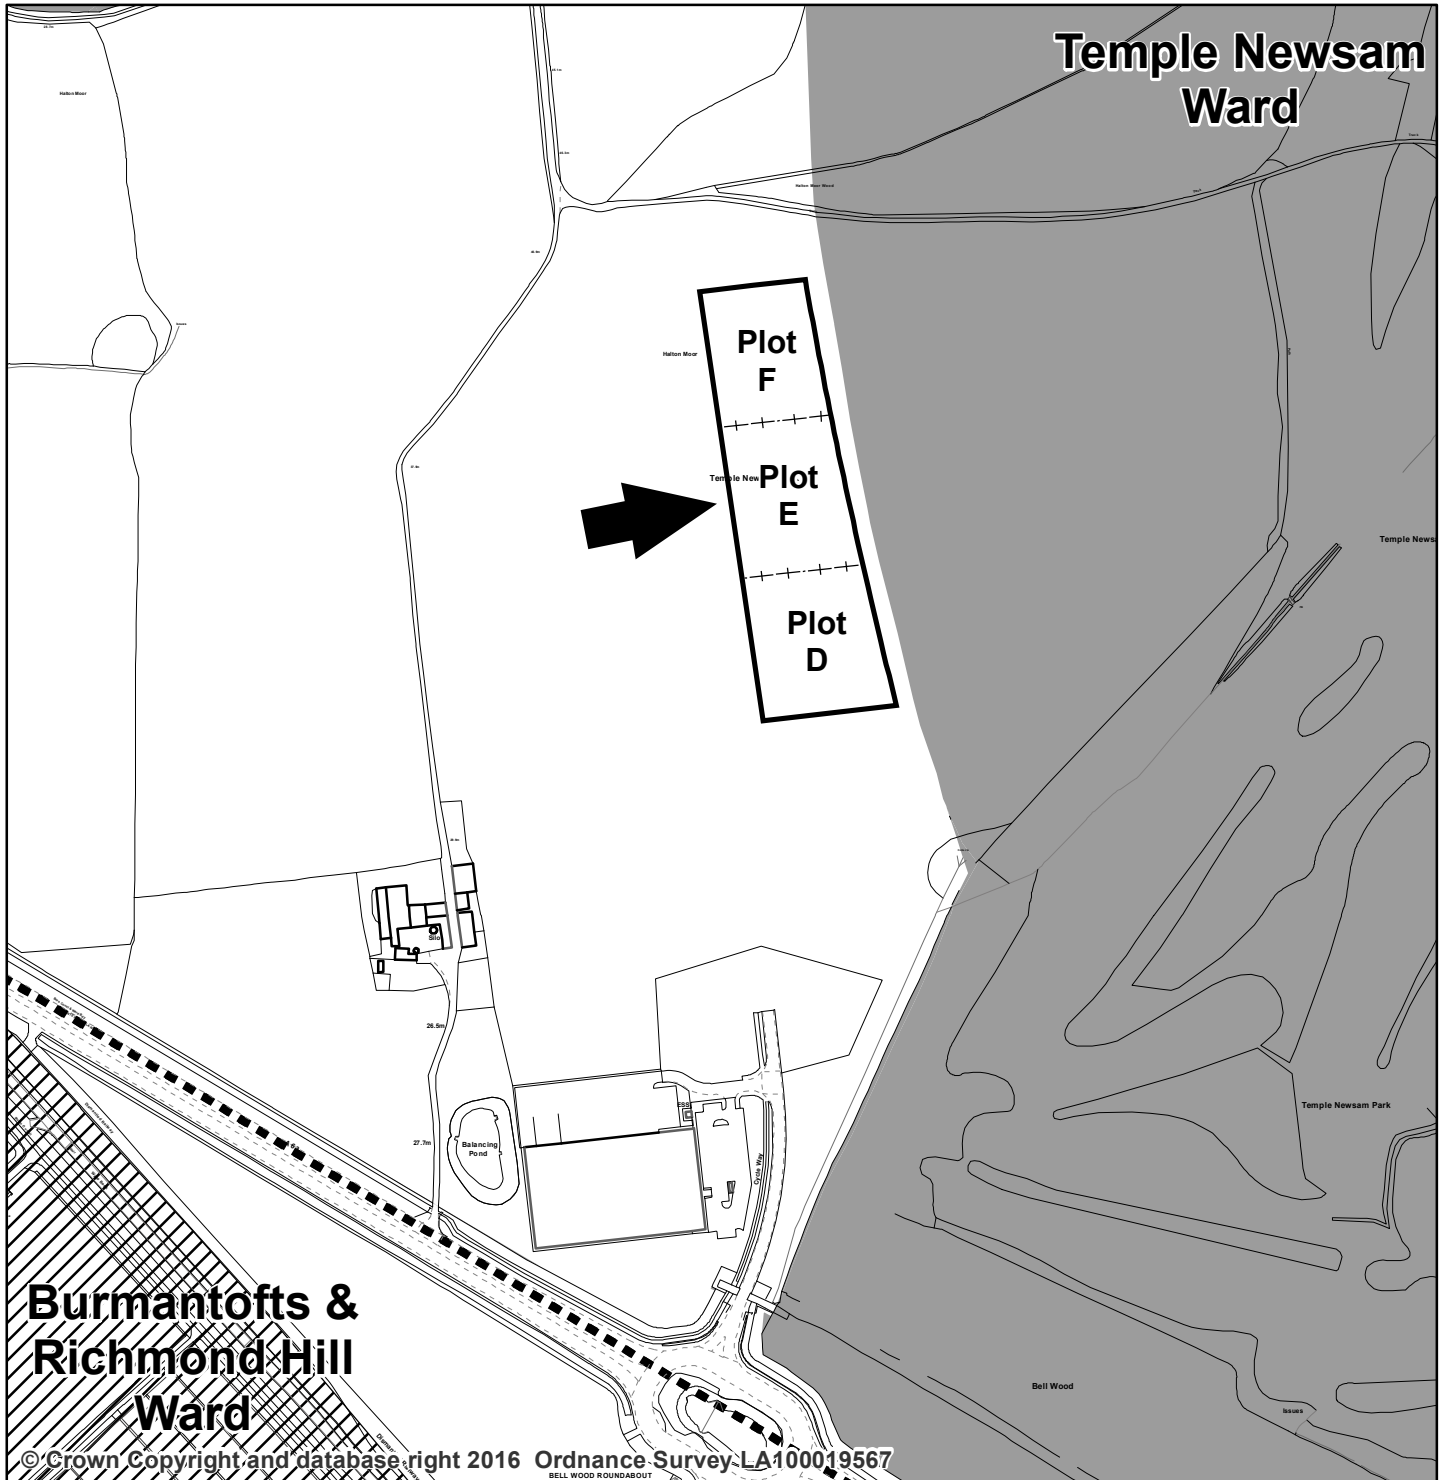

**PROPOSED SITES D, E & F AIRE VALLEY ENTERPRISE ZONE
SKELTON MOOR WAY
OSMONDTHORPE
LEEDS LS9**

← SUBJECT SITE

LAND OWNED BY
LEEDS CITY COUNCIL

LAND LEASED OUT BY
LEEDS CITY COUNCIL

LAND SOLD BY
LEEDS CITY COUNCIL

WARD BOUNDARY

PREP BY M. CHRISTIAN

DATE SAVED: 03/02/2017

OS No: SE3431NW

SCALE 1:5,000

PLAN No 19247/

You are not permitted to copy, sub-licence, distribute or sell any of this data to third parties in any form.

Produced by Land Records, City Development, Leeds City Council