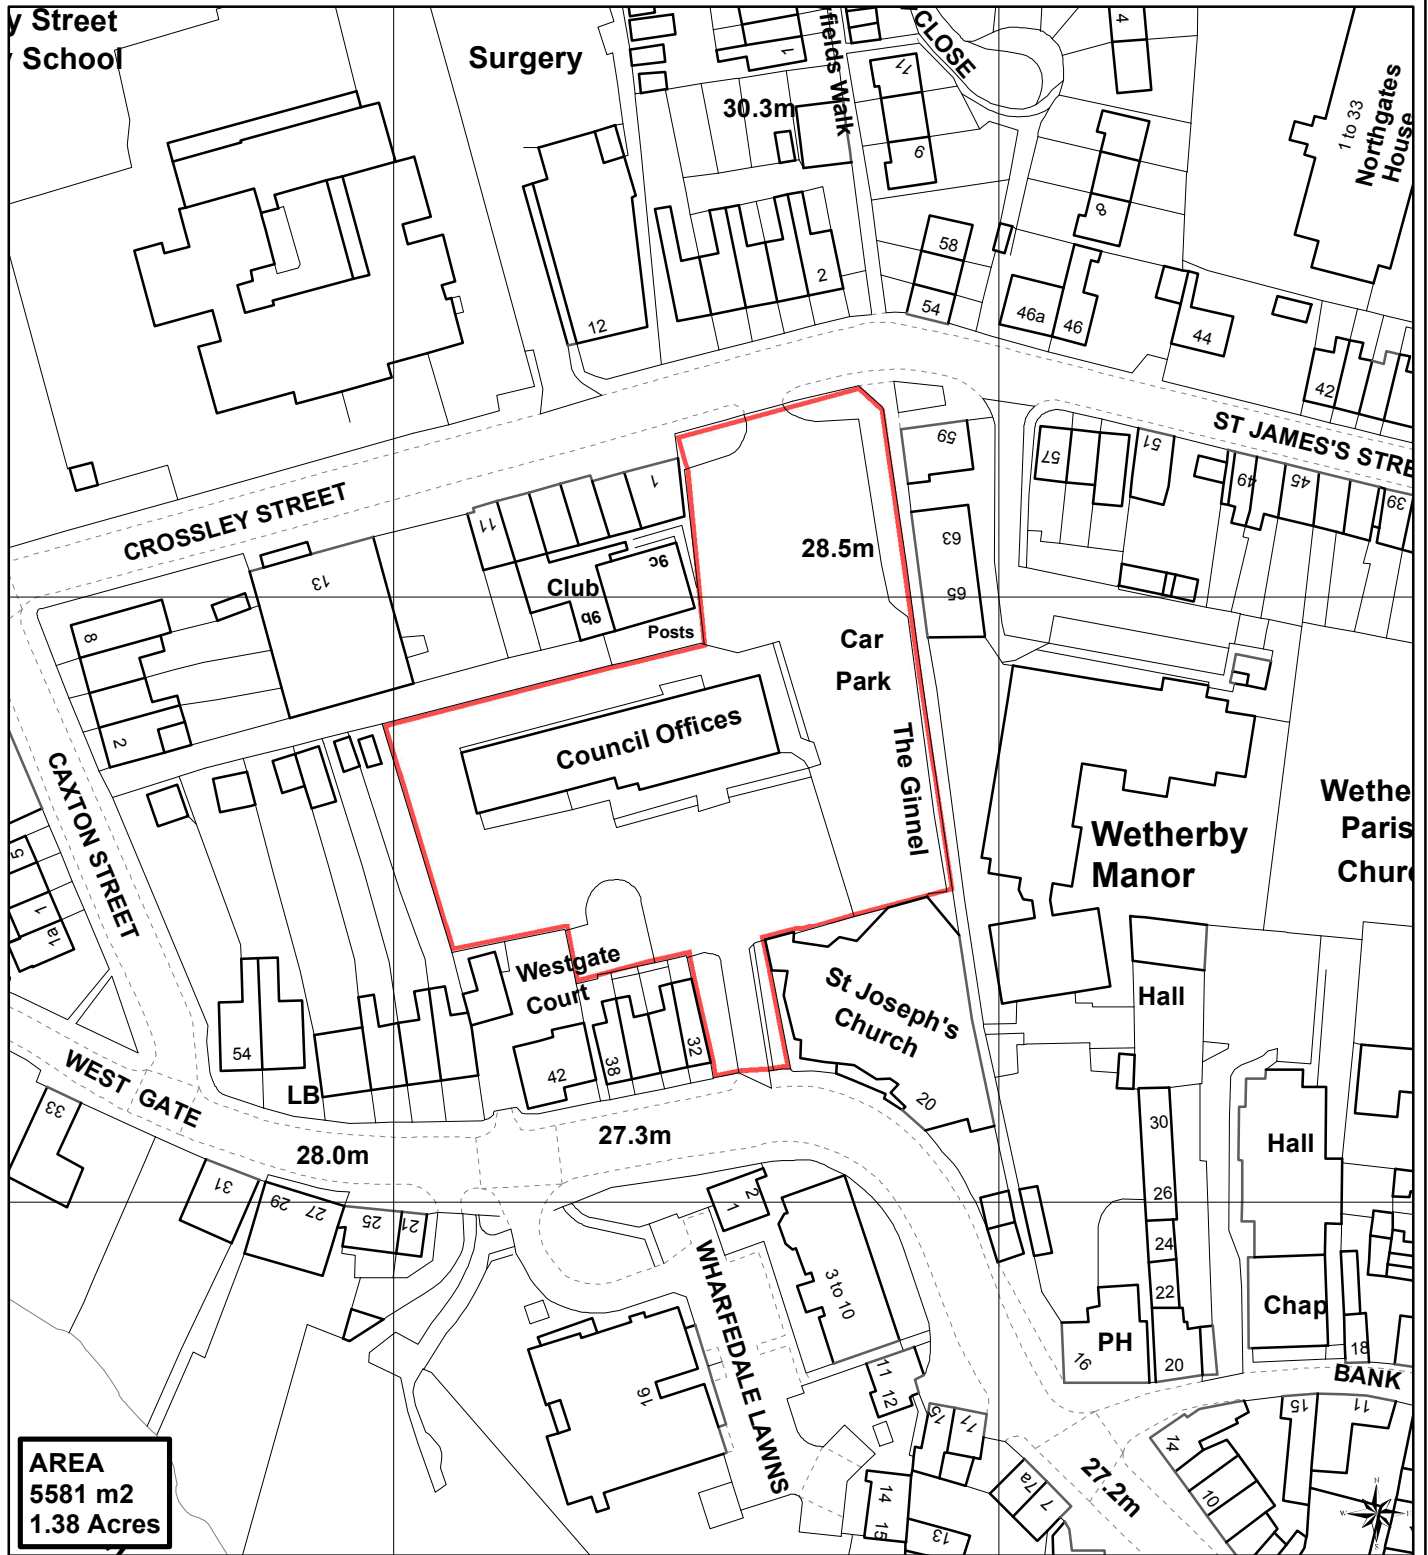

**WETHERBY AREA OFFICE
WESTGATE
WETHERBY
LS22**

AREA
5581 m2
1.38 Acres

© Crown Copyright and database right 2015
Ordnance Survey LA100019567

PREP BY M. CHRISTIAN
DATE SAVED: 22/09/2015
OS No SE4048SW
SCALE 1:1,250
PLAN No 16716/H