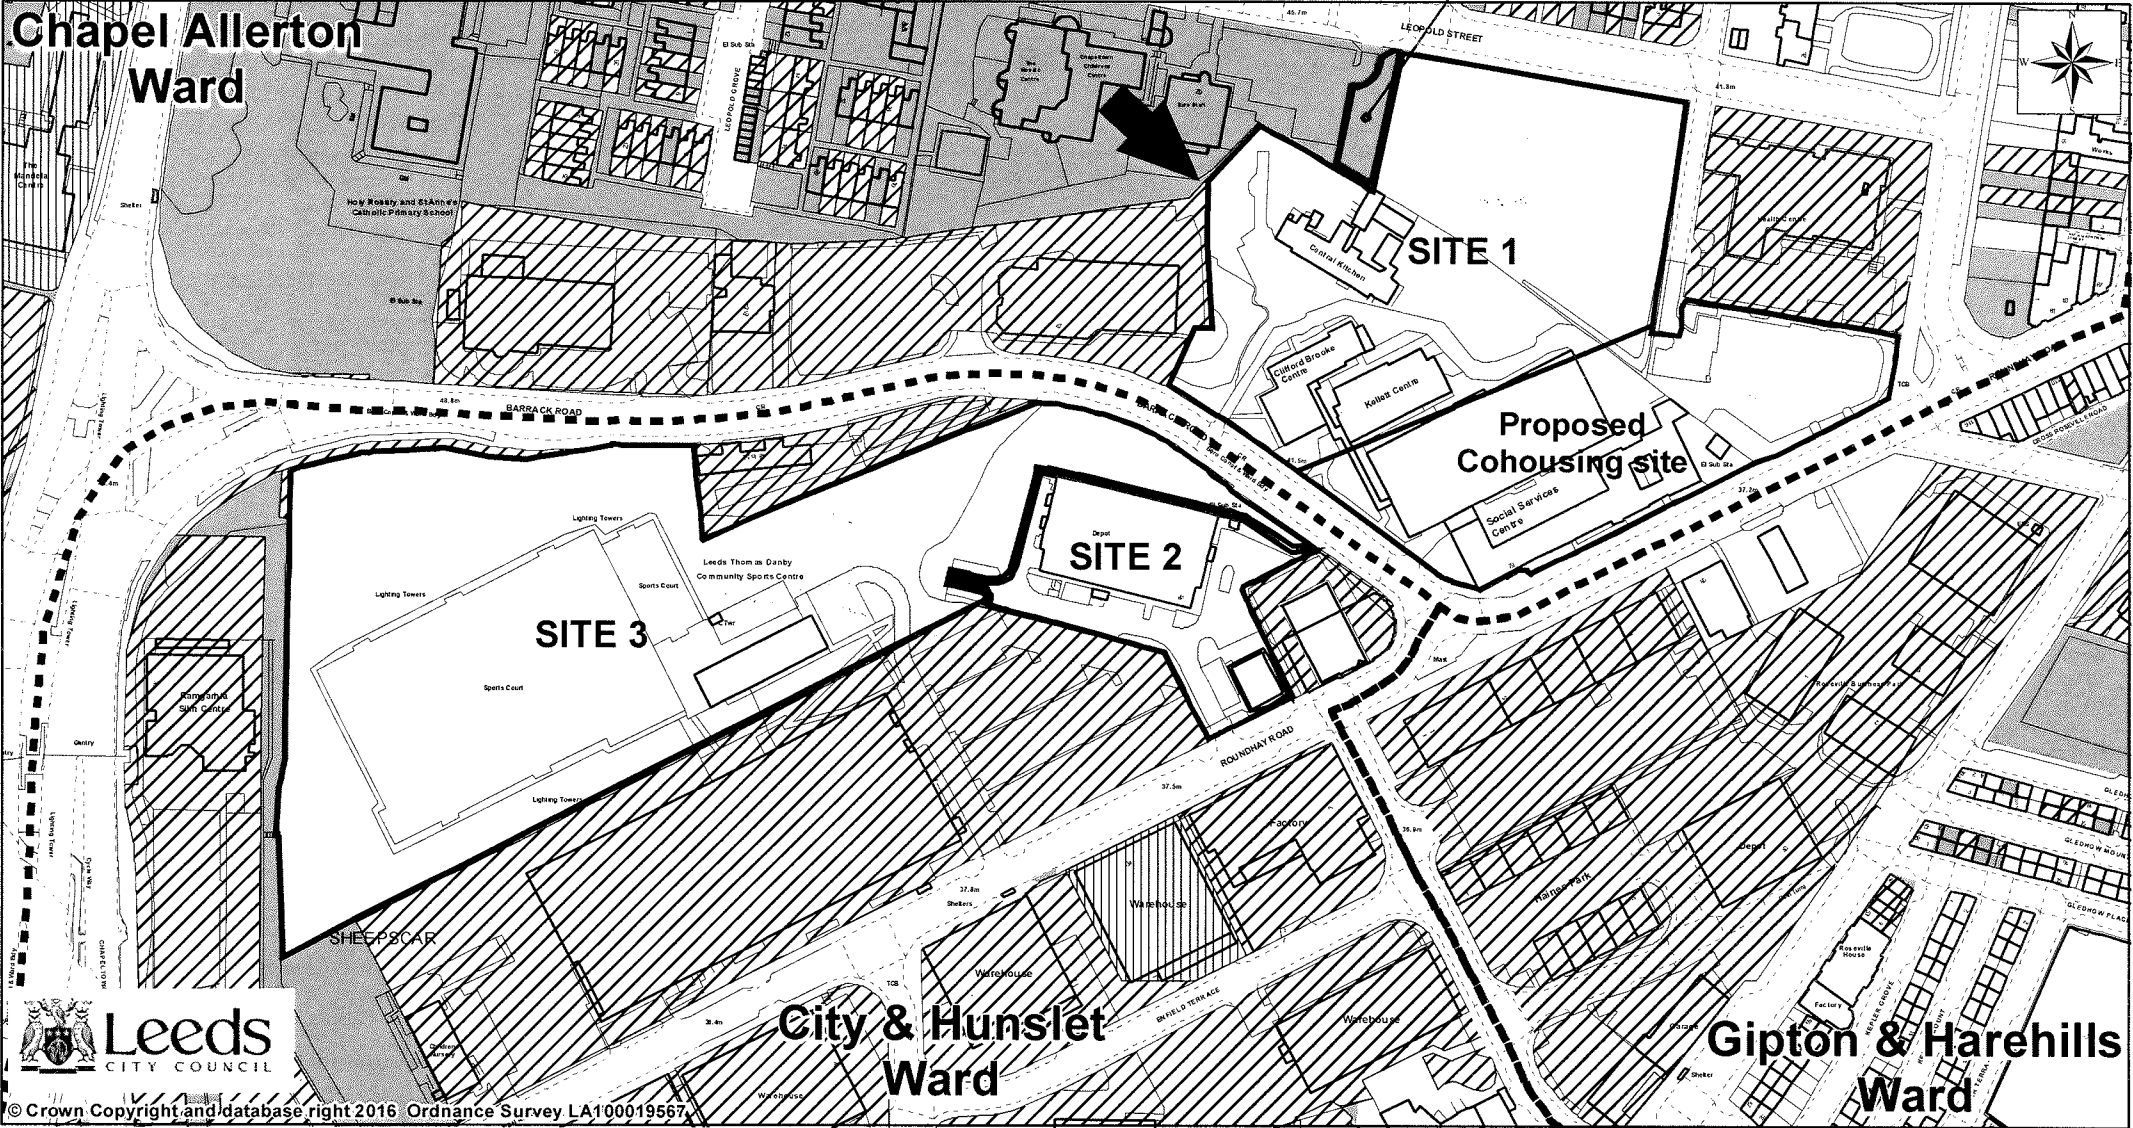

LAND OFF  
BARRACK ROAD & ROUNDHAY ROAD  
ROUNDHAY  
LEEDS LS7

*Proposed land for Play Area*

 SUBJECT SITE	 LAND SOLD BY LEEDS CITY COUNCIL	 LAND OWNED BY LEEDS CITY COUNCIL	 WARD BOUNDARY	 LAND LEASED OUT BY LEEDS CITY COUNCIL
---	---	---	---	---

You are not permitted to copy, sub-licence, distribute or sell any of this data to third parties in any form.  
Produced by Land Records, City Development, Leeds City Council

**PLAN No - 17161/H**

Prepared By - J. SOHANPALL    Date : - 01/06/2017    OS No: - SE3034SE    SCALE - 1:2,500