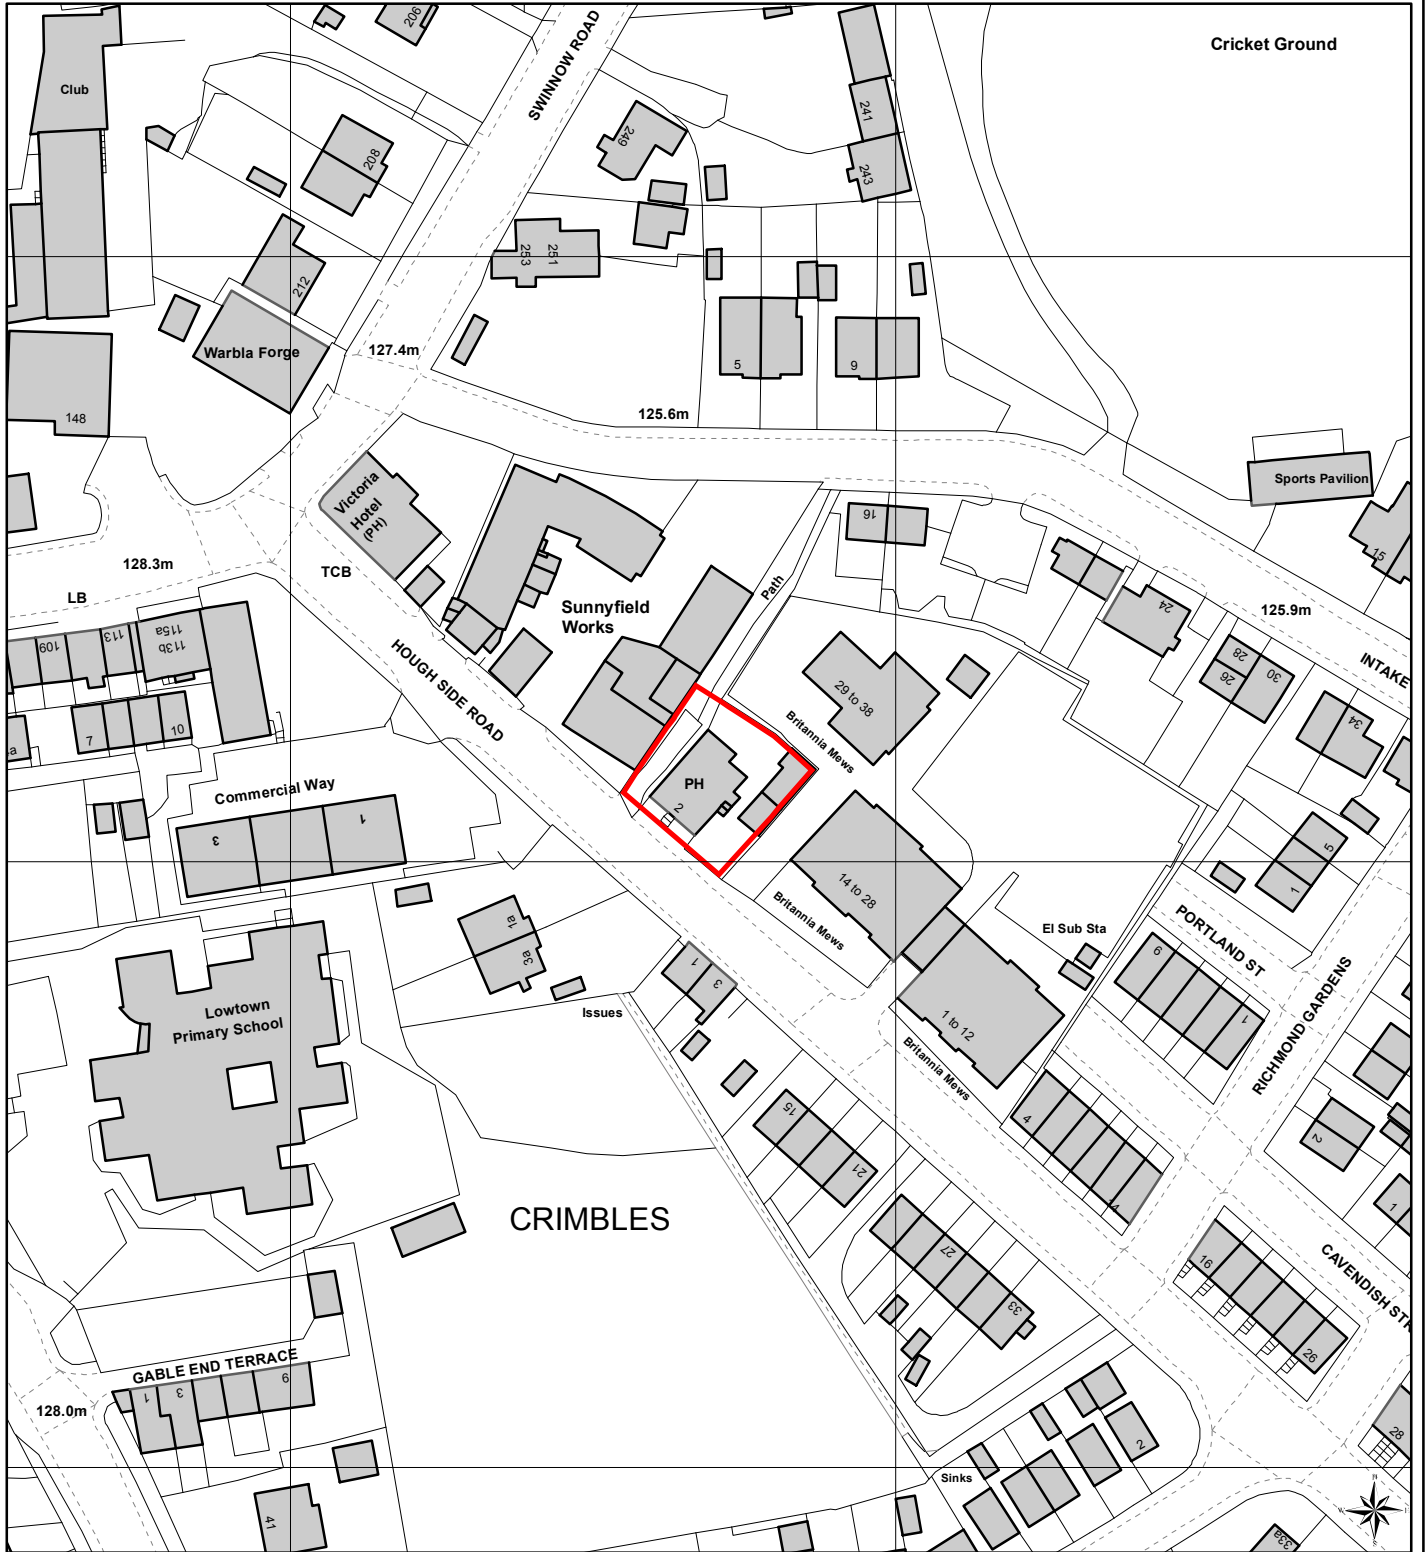

**THE WHITE HORSE PH
2 HOUGH SIDE ROAD
PUDSEY
LEEDS LS28**

© Crown Copyright and database right 2015
Ordnance Survey LA100019567

PREP BY M. CHRISTIAN
DATE SAVED: 13/06/2017
OS No SE2233NE
SCALE 1:1,250
PLAN No 18730/