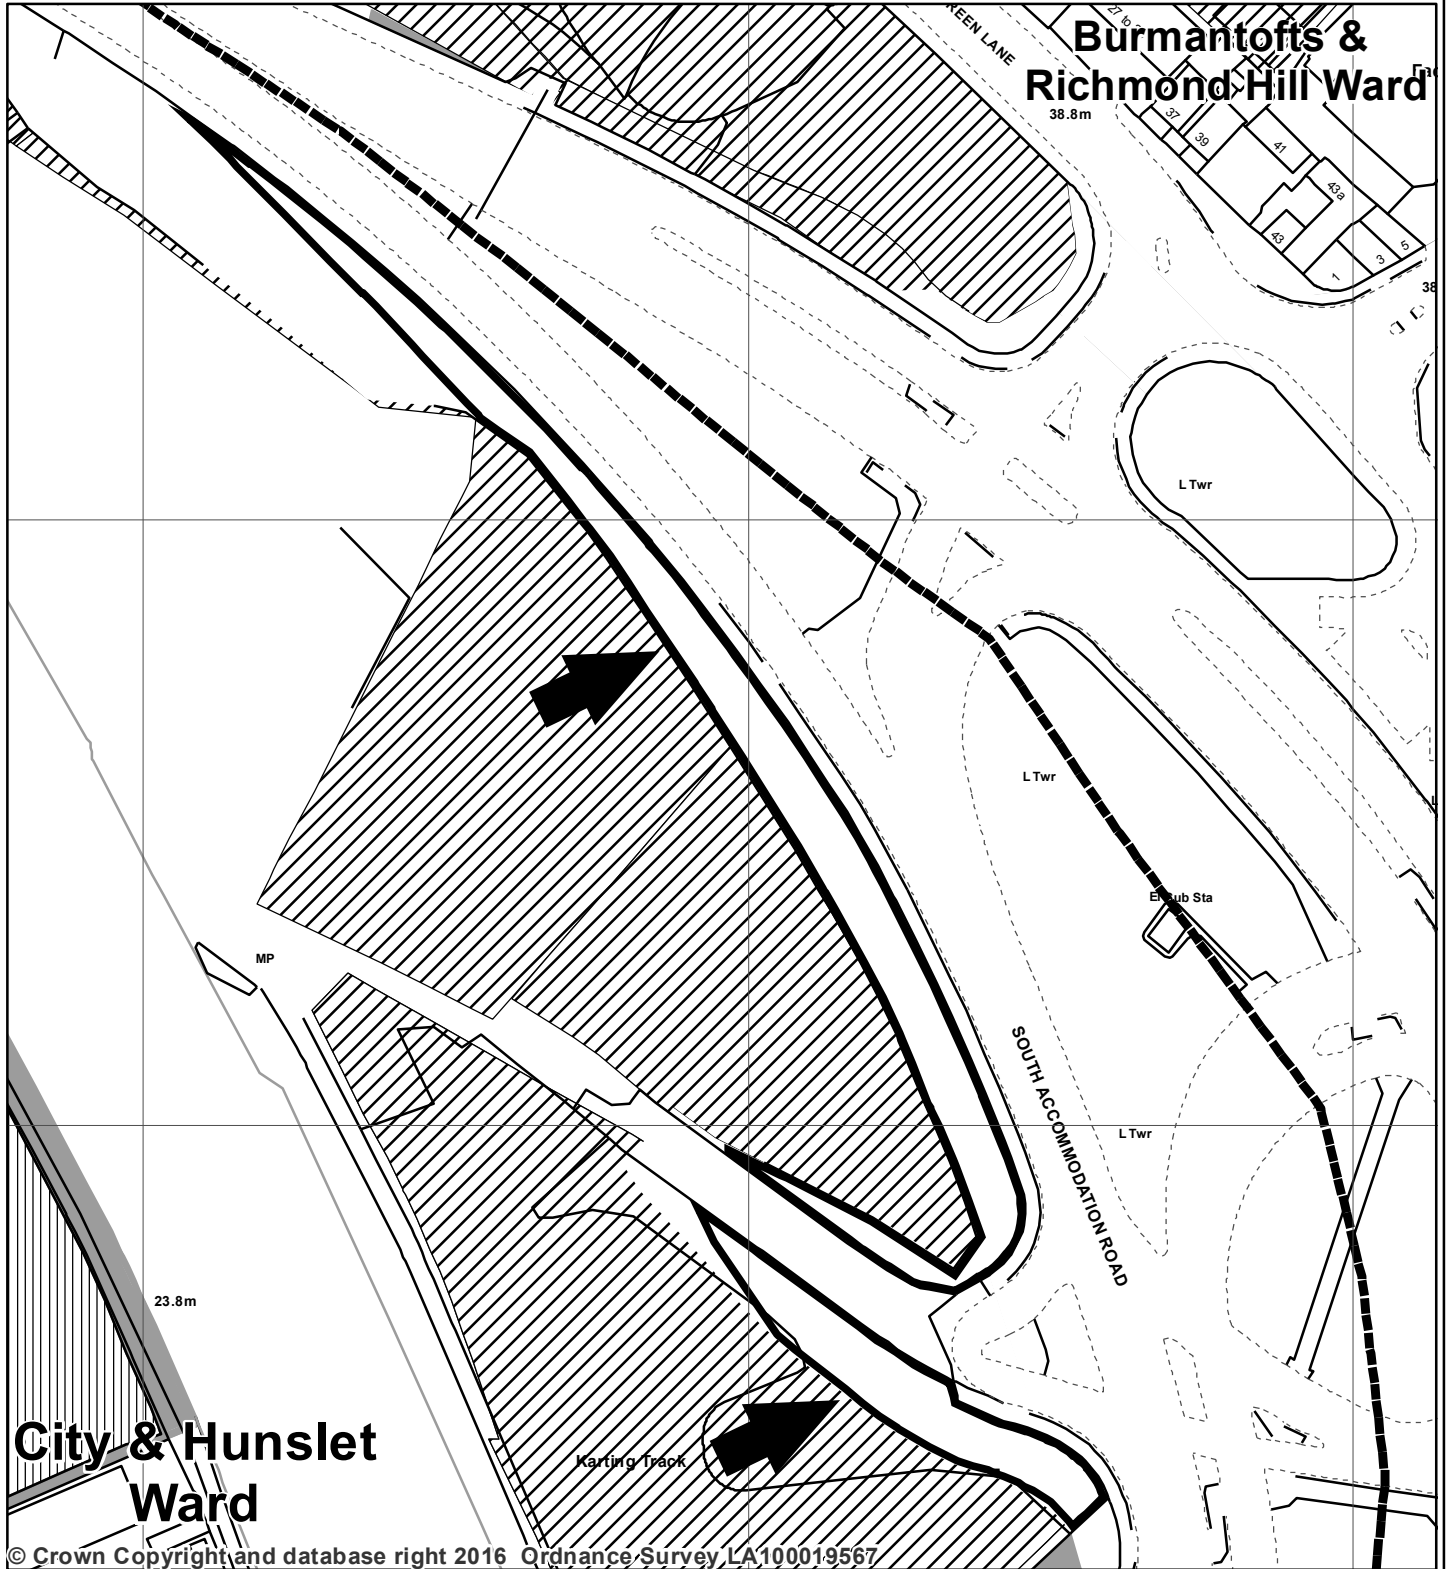

LAND AT LOW FOLD
CROSS GREEN
LEEDS LS9

© Crown Copyright and database right 2016 Ordnance Survey, LA100019567

	← SUBJECT SITE		LAND OWNED BY LEEDS CITY COUNCIL		LAND LEASED OUT BY LEEDS CITY COUNCIL
	WARD BOUNDARY		LAND SOLD BY LEEDS CITY COUNCIL		

PREP BY: J Sohanpall
DATE SAVED: 14/07/2017
OS No: SE3132
SCALE: 1:1,250

PLAN No 17500/B

You are not permitted to copy, sub-licence, distribute or sell any of this data to third parties in any form.
Produced by Land Records, City Development, Leeds City Council