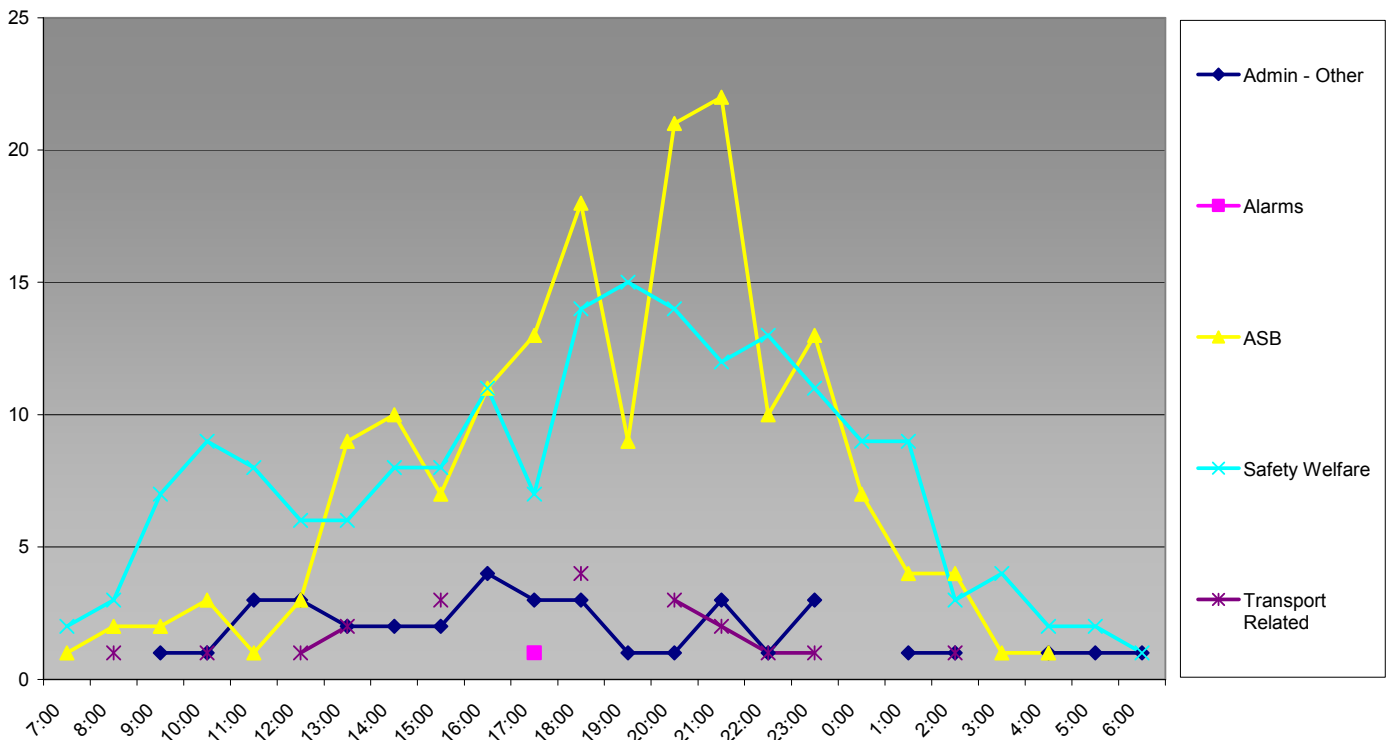

Appendix 1 – Stratford Terrace – Area of study

Rates Per 1000 Households or Population against the Leeds District

	Area Rate	Leeds Rate
Burg Dwell per 1000 Households	37.9	32.6
Criminal Damage per 1000 Pop	39.5	29.9
Drugs Offences per 1000 Pop	4.4	4.7
Vehicle Crime per 1000 Pop	8.4	17.1
Violent Crime per 1000 Pop	42.7	22.6
ASB per 1000 Pop	137.2	71.2

Incident by Hour (for 3 month period)