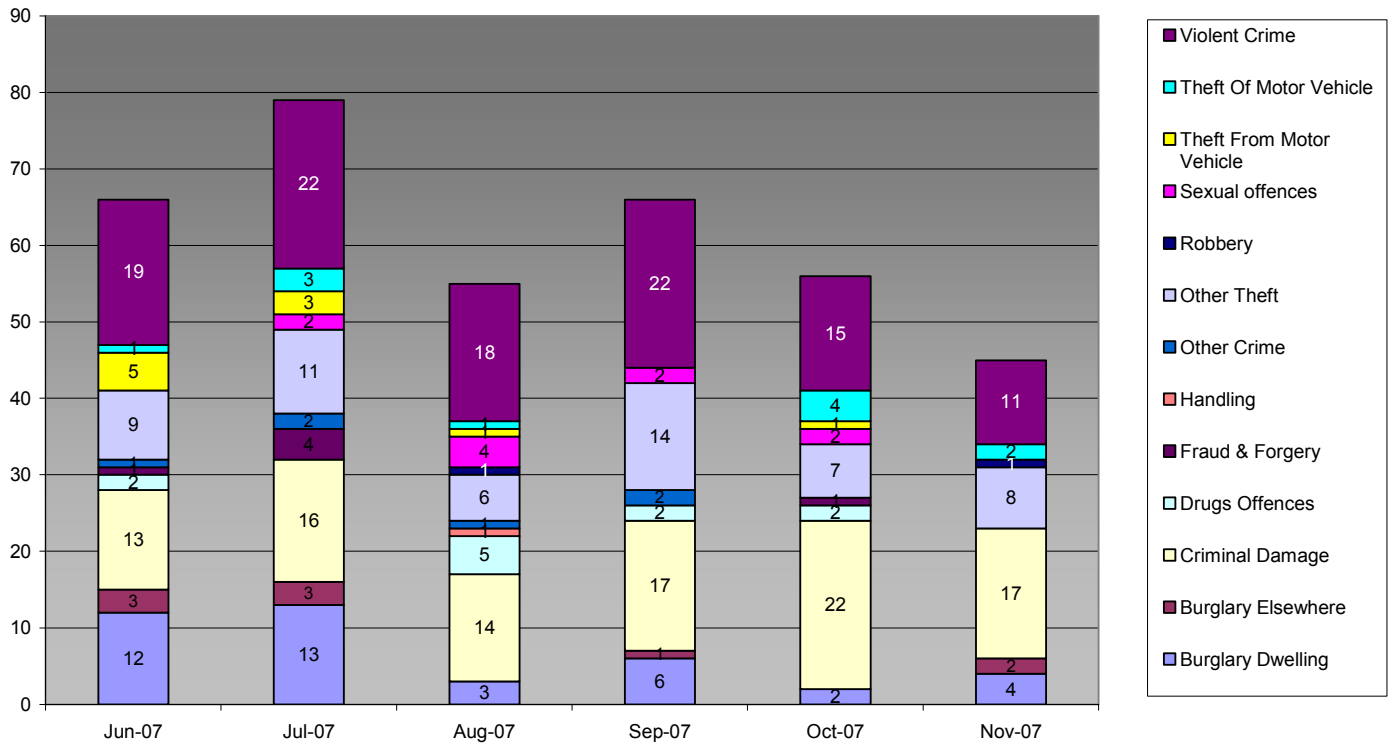

Crime Area of Study:	Stratford Terrace and 300m radius
Date Period:	Jun07 – Nov07 (Crime) Sep07 – Nov07 (Incidents)
Data Type:	Recorded Crime Data & Recorded Incidents

**Stratford Analysis: Area of Study**

© Crown Copyright. All rights reserved 100022119 2007

Appendix 1 – Stratford Terrace – Area of study

Crime by Month

Crime by Type

**Appendix 1 – Stratford Terrace – Area of study**

Rates Per 1000 Households or Population against the Leeds District

Loutish behaviour is the main problem for the area with 49 offences across the 6 months

Westbourne Place experiences the most crimes and incidents (29).

The table below highlights crimes and ASB incidents reported that are specifically related to residences on Stratford Terrace, Beeston.