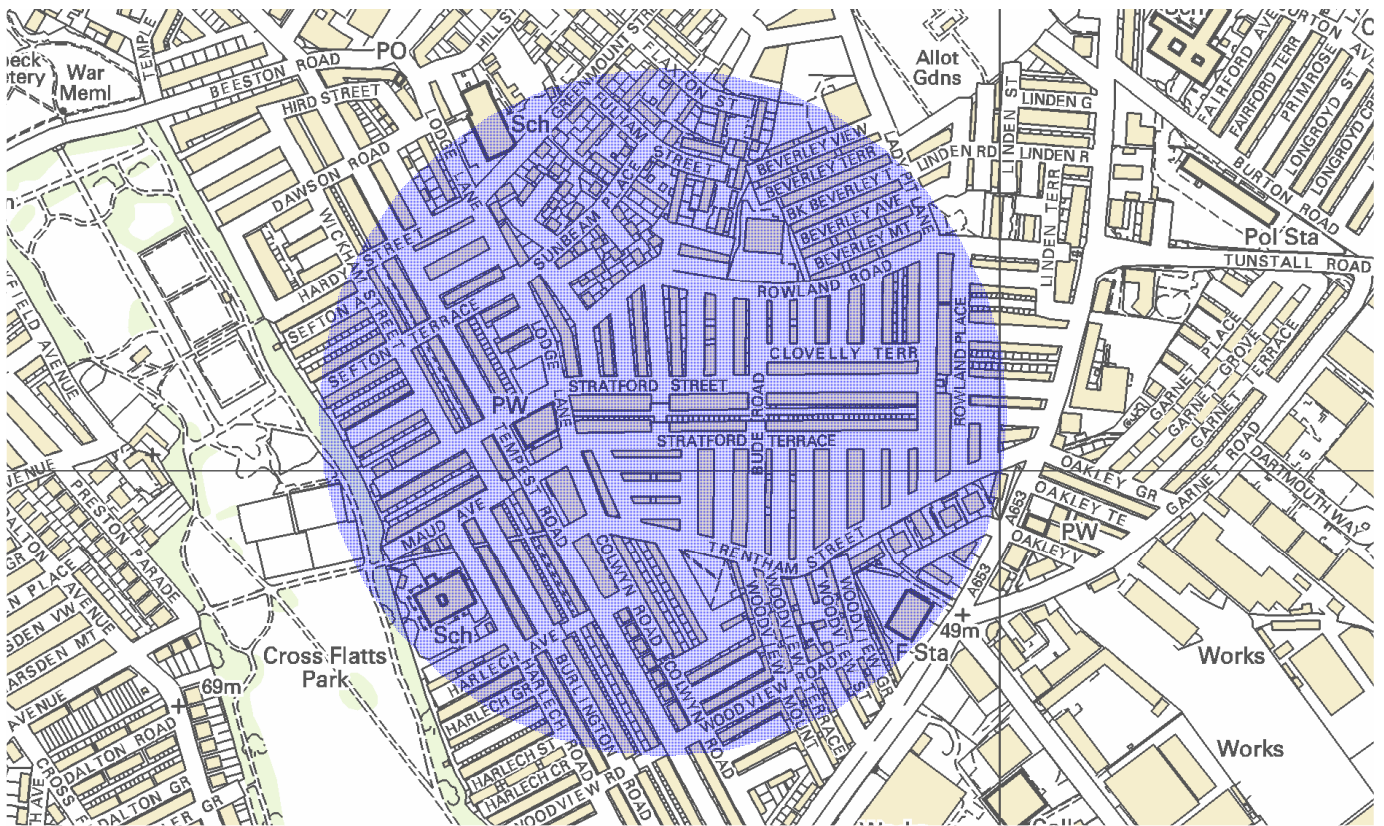

Appendix 1 – Stratford Terrace – Area of study

MINUTE SHEET

Date: 21 December 2007

Ref:

To: **Brent Brady**

From: GIS Manager Malachi Rangelcroft, Performance Review, Corporate Review.

☎ 01924 292 093

Subject: **Stratford Terrace – Crime & Incident Analysis**

Crime Area of Study:	Stratford Terrace and 300m radius
Date Period:	Jun07 – Nov07 (Crime) Sep07 – Nov07 (Incidents)
Data Type:	Recorded Crime Data & Recorded Incidents

**Stratford Analysis: Area of Study**

© Crown Copyright. All rights reserved 100022119 2007

Appendix 1 – Stratford Terrace – Area of study

Crime by Month

Crime by Type

**Appendix 1 – Stratford Terrace – Area of study**

Rates Per 1000 Households or Population against the Leeds District

Loutish behaviour is the main problem for the area with 49 offences across the 6 months

Westbourne Place experiences the most crimes and incidents (29).

The table below highlights crimes and ASB incidents reported that are specifically related to residences on Stratford Terrace, Beeston.