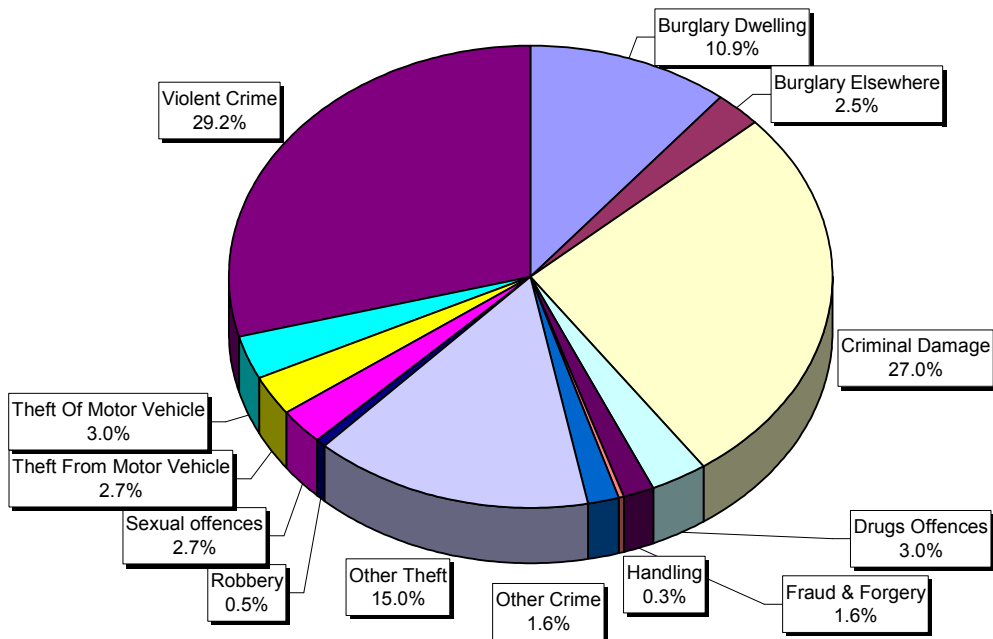

Crime Area of Study:	Stratford Terrace and 300m radius
Date Period:	Jun07 – Nov07 (Crime) Sep07 – Nov07 (Incidents)
Data Type:	Recorded Crime Data & Recorded Incidents

**Stratford Analysis: Area of Study**

© Crown Copyright. All rights reserved 100022119 2007

Appendix 1 – Stratford Terrace – Area of study

Crime by Month

Crime by Type

**Appendix 1 – Stratford Terrace – Area of study**

Rates Per 1000 Households or Population against the Leeds District

	Area Rate	Leeds Rate
Burg Dwell per 1000 Households	37.9	32.6
Criminal Damage per 1000 Pop	39.5	29.9
Drugs Offences per 1000 Pop	4.4	4.7
Vehicle Crime per 1000 Pop	8.4	17.1
Violent Crime per 1000 Pop	42.7	22.6
ASB per 1000 Pop	137.2	71.2

Loutish behaviour is the main problem for the area with 49 offences across the 6 months

Westbourne Place experiences the most crimes and incidents (29).

The table below highlights crimes and ASB incidents reported that are specifically related to residences on Stratford Terrace, Beeston.