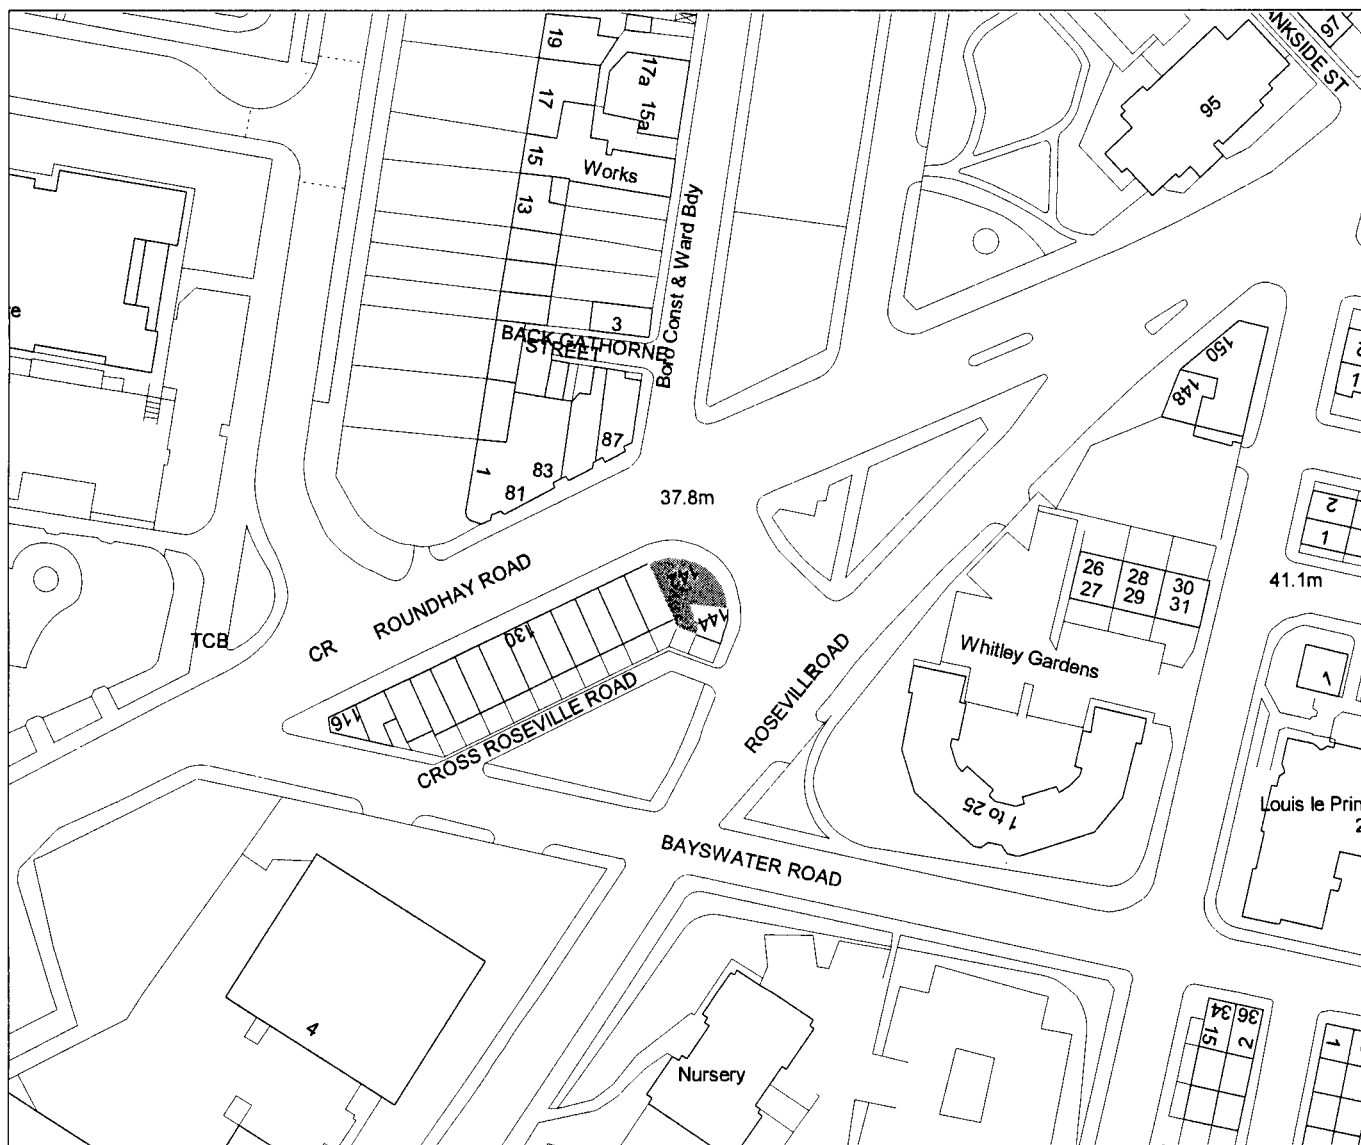

Leeds City Council
Entertainment Licensing

Afrolatino

142 Roundhay Road Leeds LS8 5NA

This map is based upon the Ordnance Survey's Digital Data with the Permission of the Ordnance Survey on behalf of the Controller of Her Majesty's Stationary Office

© Unauthorised reproduction infringes Crown Copyright and may lead to prosecution or civil proceedings

Date:	01 May 2012
Scale:	1:1250