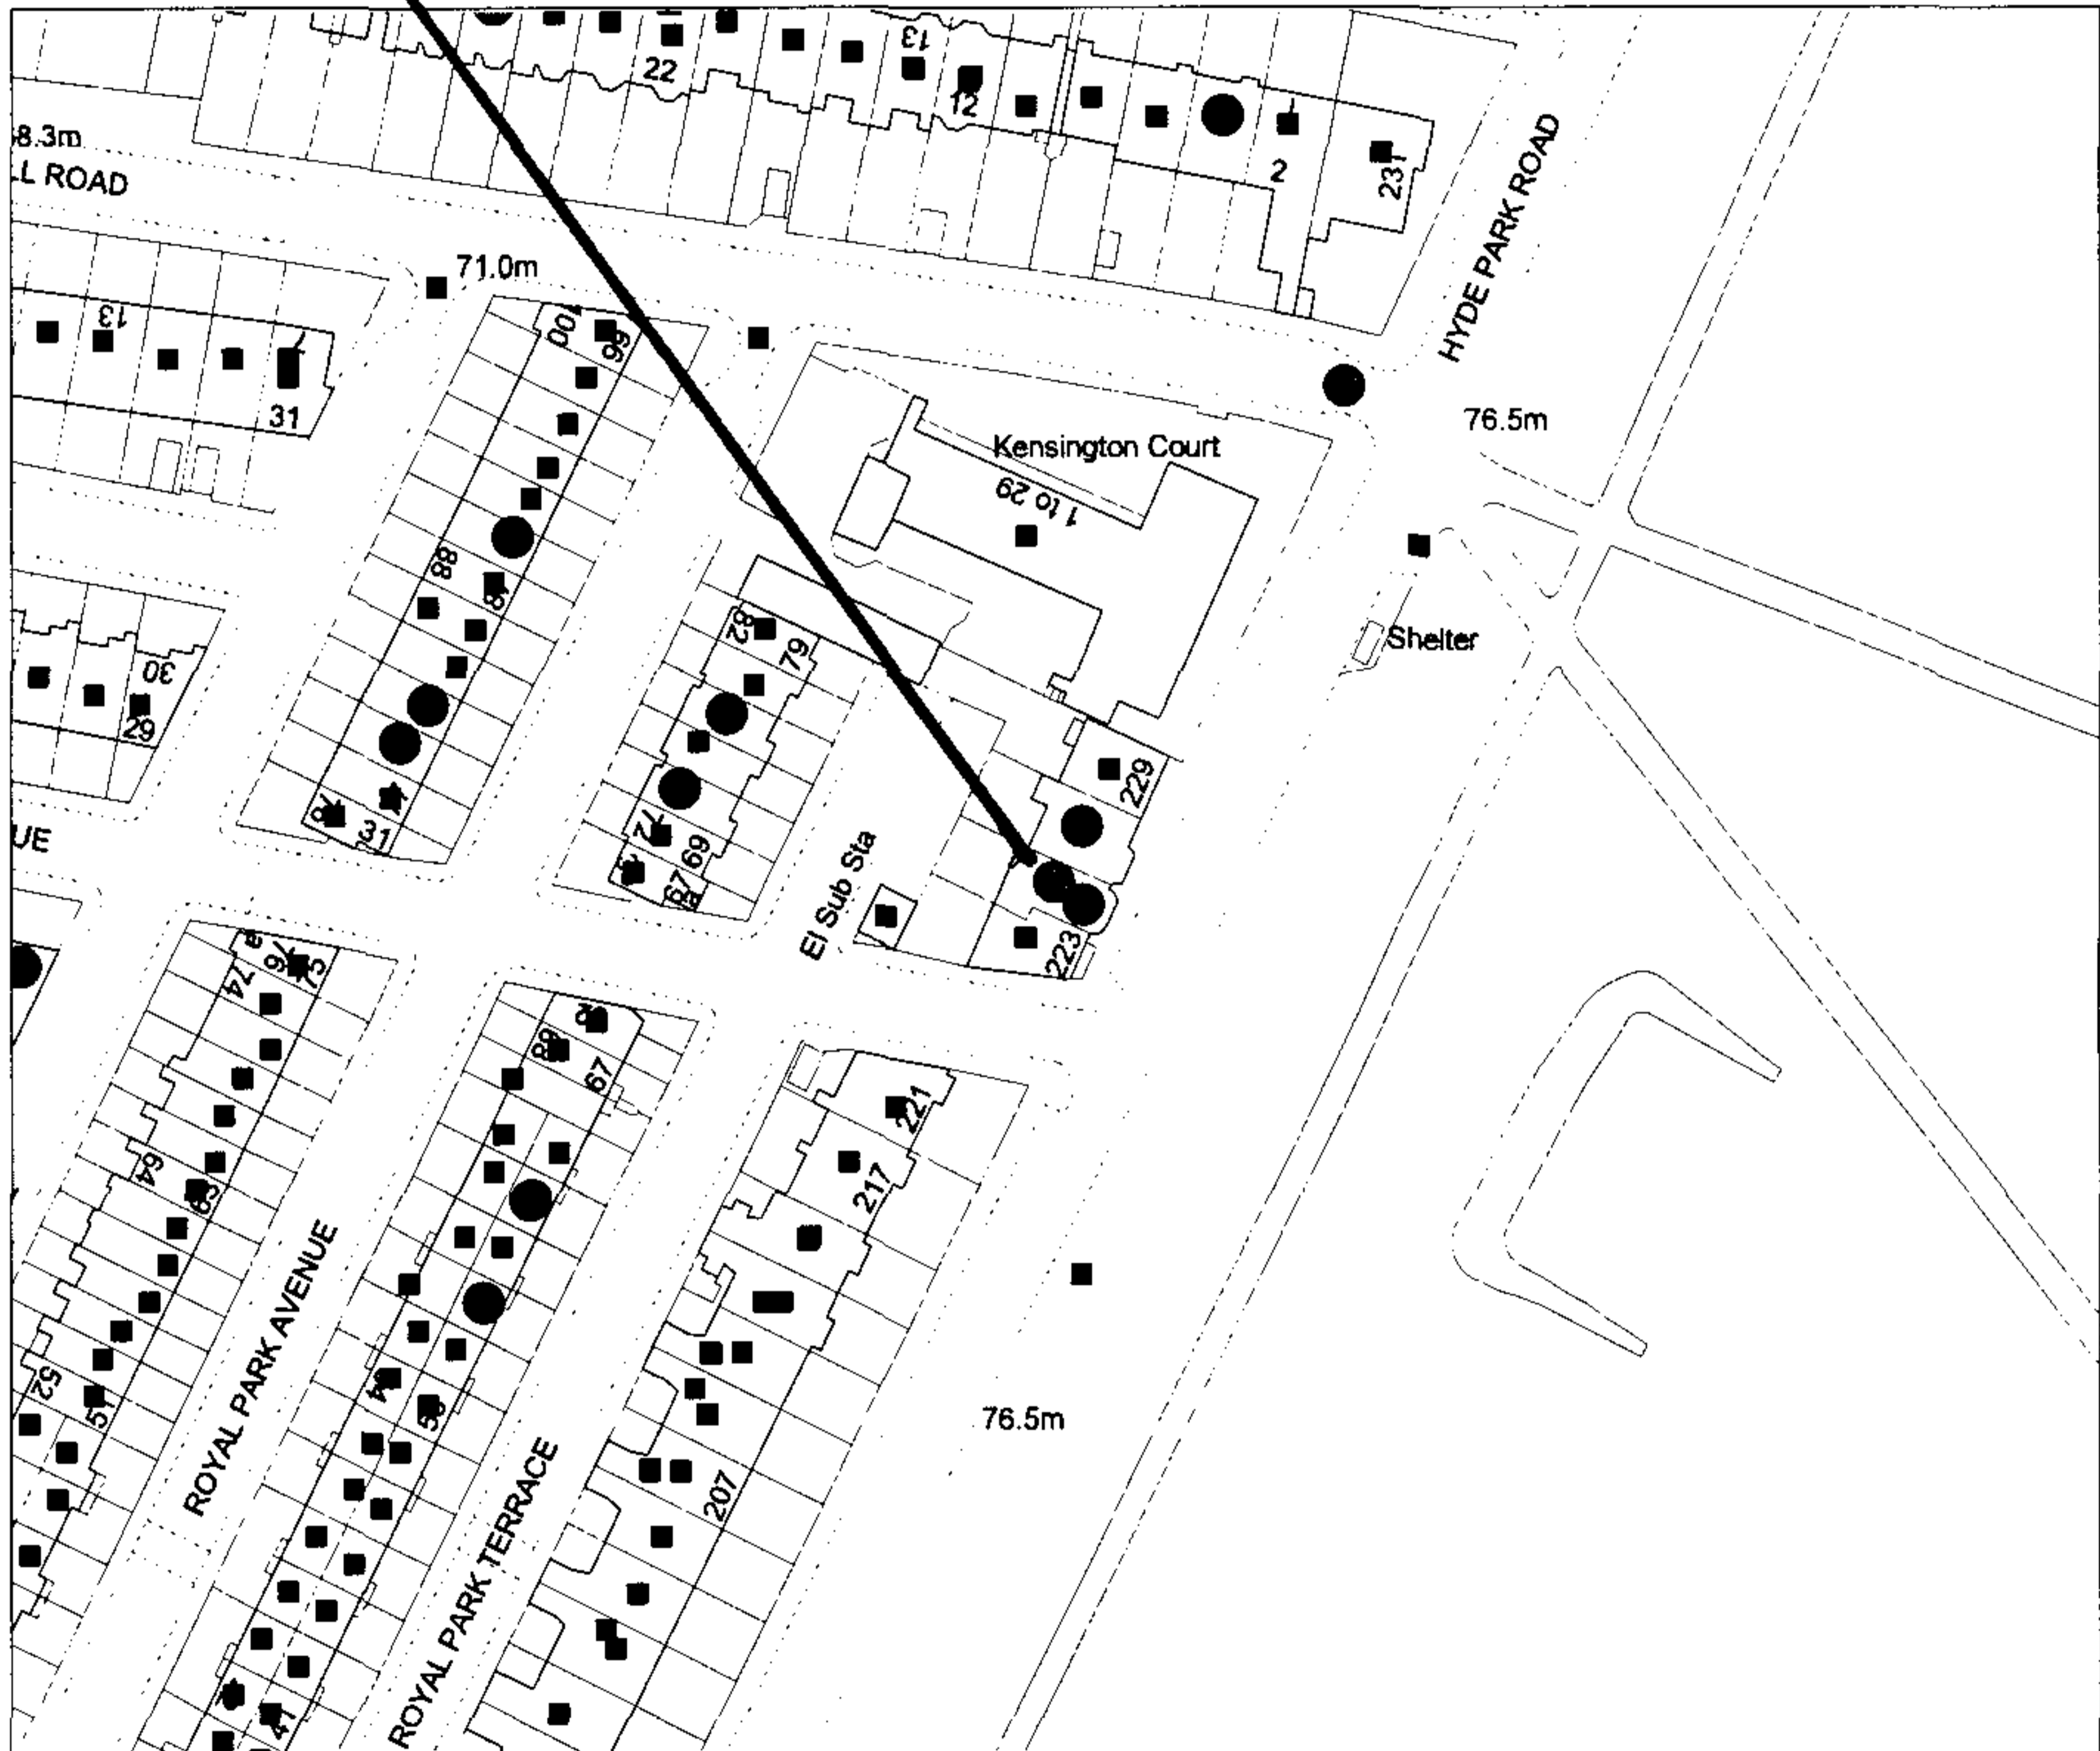

Mamsy's, 225 Hyde Park Road, Woodhouse, Leeds LS6

Application for the Grant of a Premises Licence

Km 0.02 0.04 0.06 0.08 0.1 0.12 0.14 0.16 0.18 0.2

This map is based upon the Ordnance Survey's Digital Data with the Permission of the Ordnance Survey on behalf of the Controller of Her Majesty's Stationary Office

© Unauthorised reproduction infringes Crown Copyright and may lead to prosecution or civil proceedings

Leeds City Council O.S. Licence No 100019567
© Crown Copyright all rights reserved

Date:	30 May 2012
Scale:	1:1250