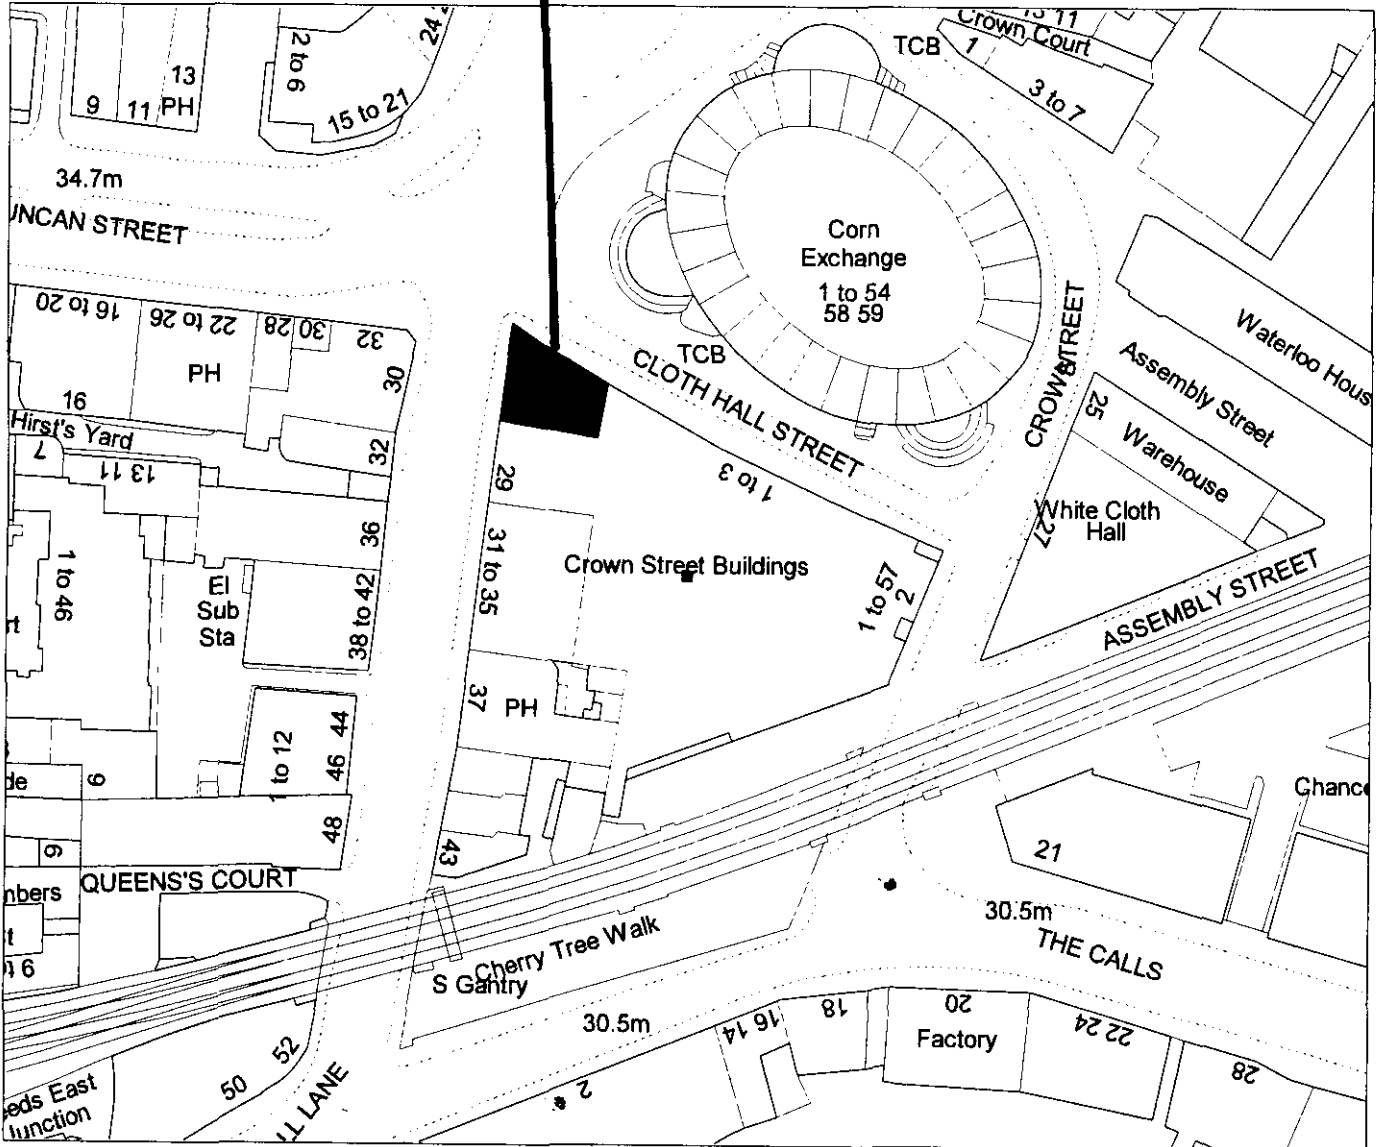

PREM/03189/001 Red's Low n Slow True Barbecue

Unit 1, Cloth Hall Street, Cloth Hall, LS1

This map is based upon the Ordnance Survey's Digital Data with the Permission of the Ordnance Survey on behalf of the Controller of Her Majesty's Stationary Office