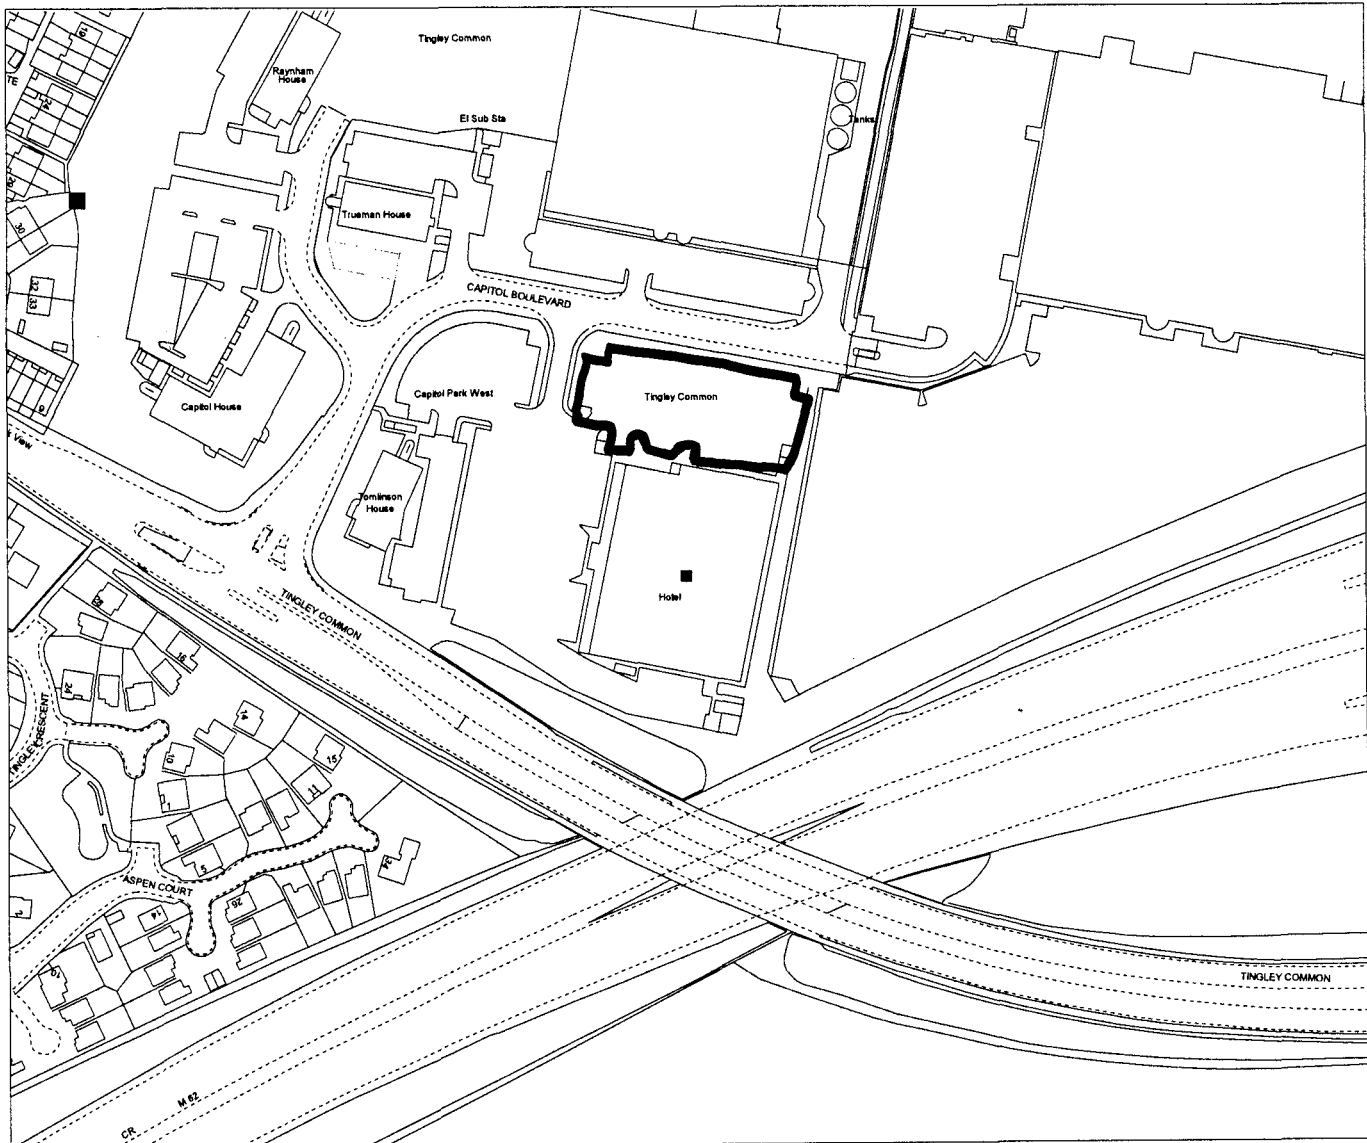

Land within the grounds adjacent to Village Hotel

Capitol Boulevard (Marquee) Leeds LS27 0TS

This map is based upon the Ordnance Survey's Digital Data with the Permission of the Ordnance Survey on behalf of the Controller of Her Majesty's Stationary Office