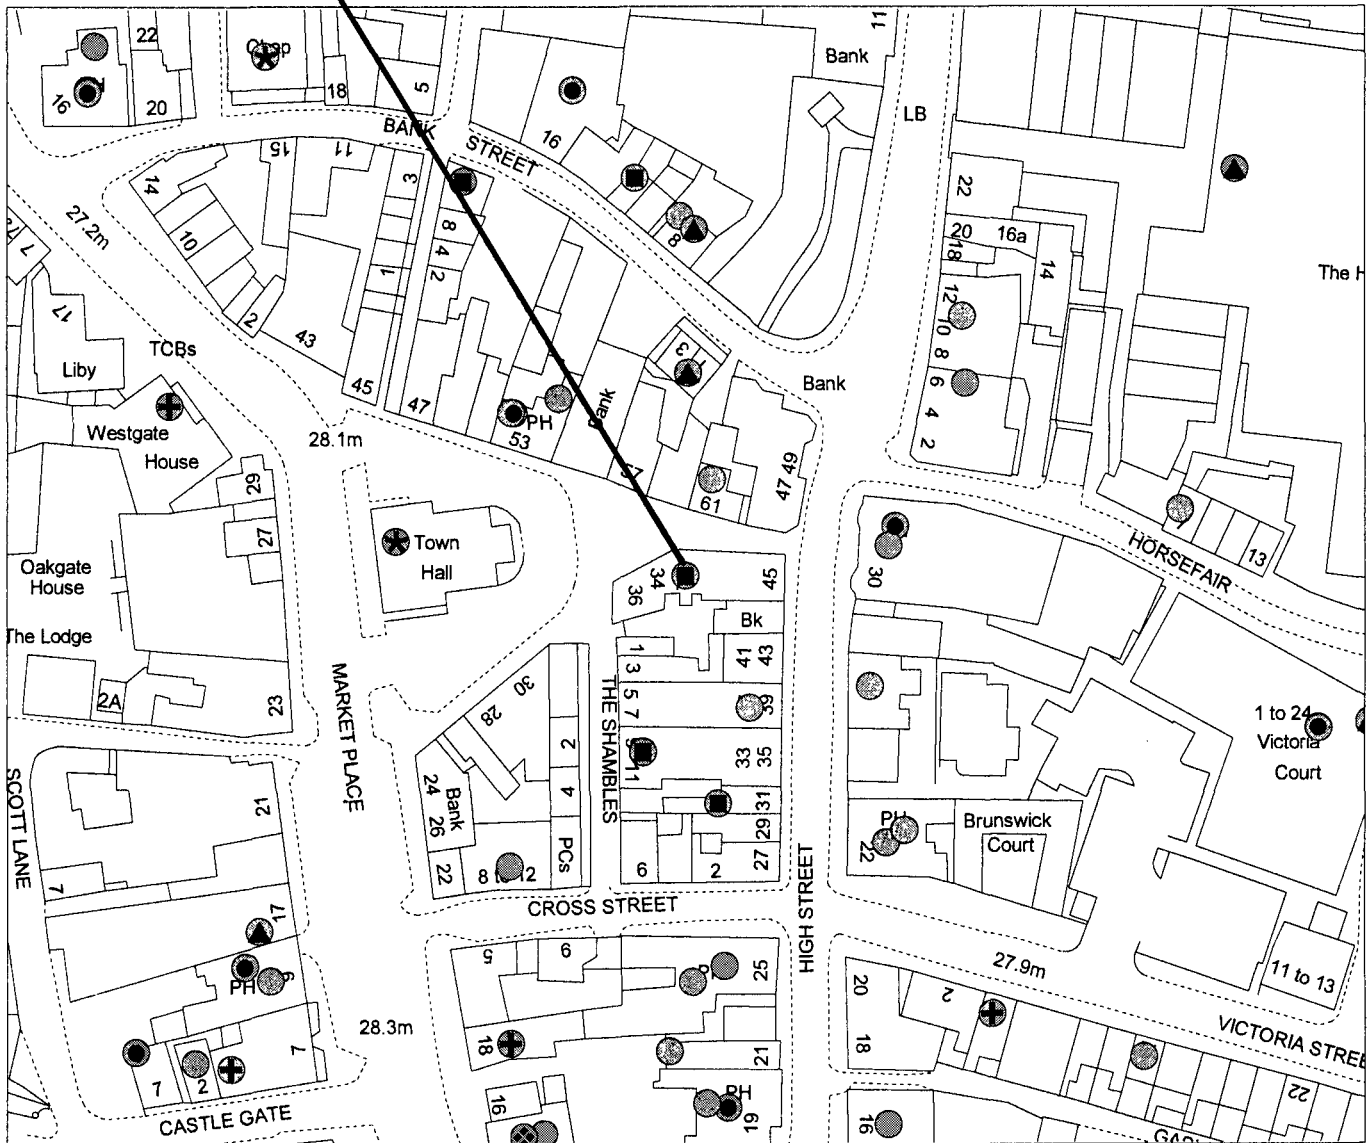

### Pizza Bella, 32 Market Place, Wetherby, Leeds LS22 6NE

#### Application for the Variation of a Premises Licence

This map is based upon the Ordnance Survey's Digital Data with the Permission of the Ordnance Survey on behalf of the Controller of Her Majesty's Stationary Office

© Unauthorised reproduction infringes Crown Copyright and may lead to prosecution or civil proceedings

<b>Date:</b>	14 November 2012
<b>Scale:</b>	1:1250