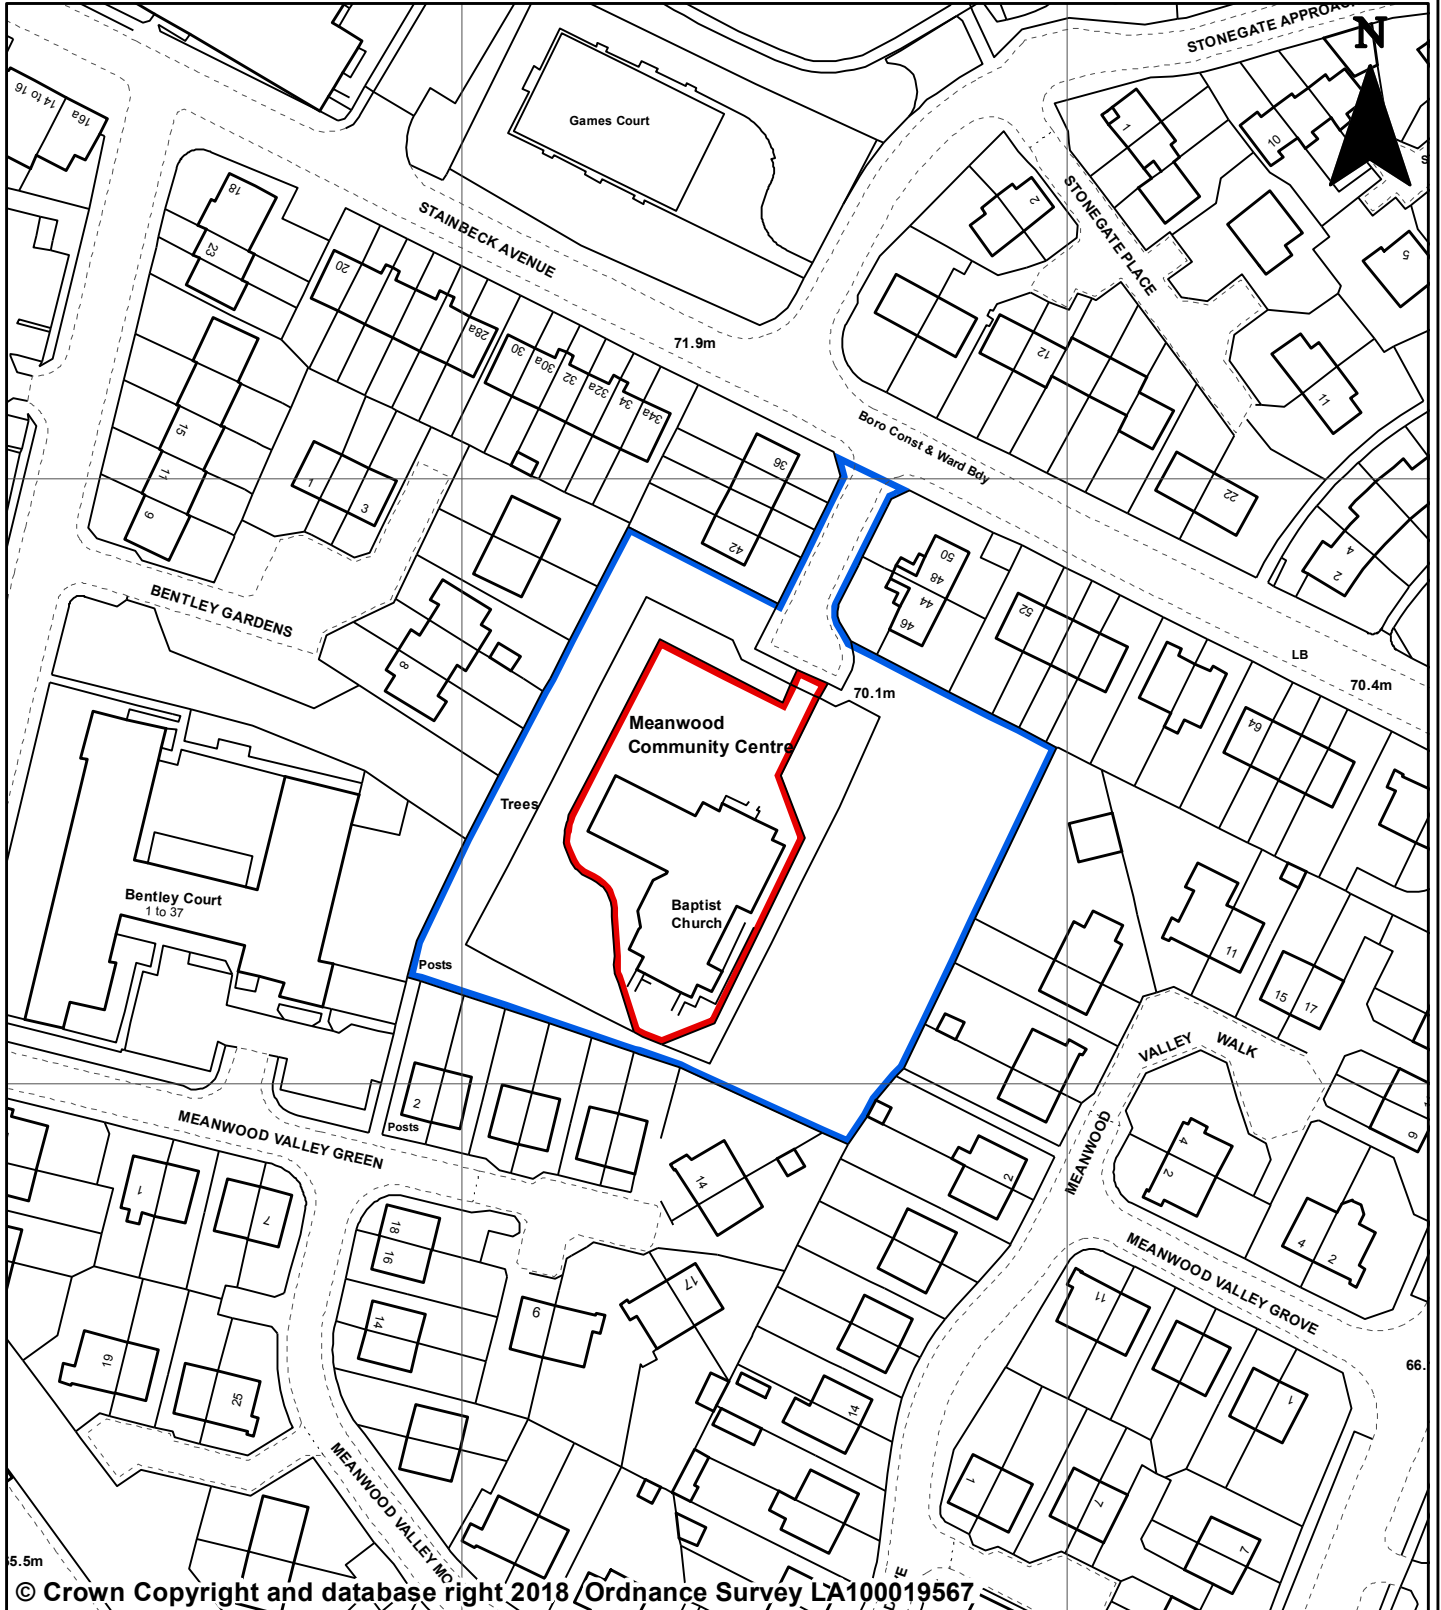

**MEANWOOD COMMUNITY CENTRE
STAINBECK AVENUE
MEANWOOD
LEEDS LS7**

APPENDIX - 2

© Crown Copyright and database right 2018 / Ordnance Survey LA100019567

PREP BY	J Sohanpall
DATE SAVED:	14/06/2018
OS No:	SE2836
SCALE	1:1,250

PLAN No 19801

You are not permitted to copy, sub-licence, distribute or sell any of this data to third parties in any form.
Produced by Land Records, City Development, Leeds City Council