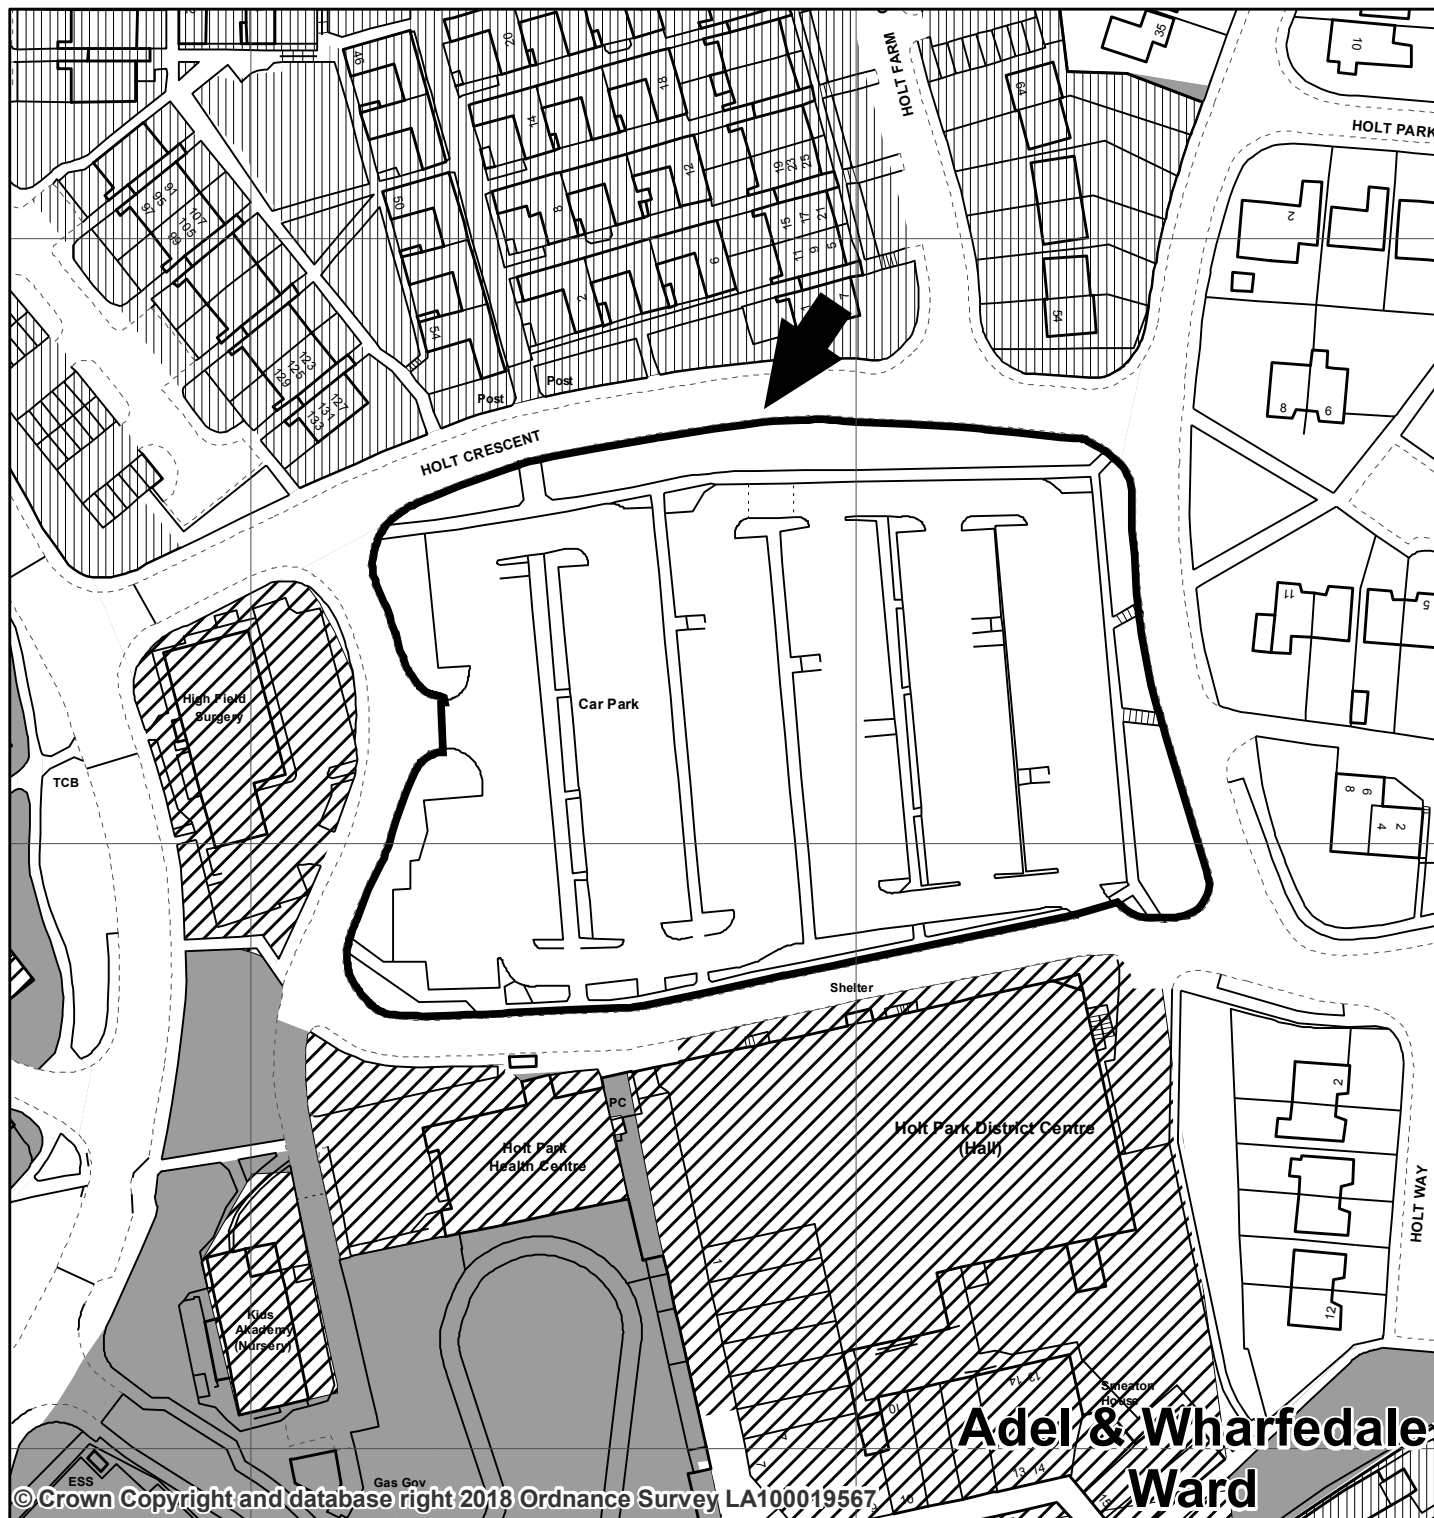

**CAR PARK ADJACENT TO
HOLT PARK DISTRICT CENTRE
HOLT ROAD, HOLT PARK
ADEL LS16**

© Crown Copyright and database right 2018 Ordnance Survey LA100019567

- | | | | | | |
|--|----------------|---|----------------------------------|---|---------------------------------------|
|  | ← SUBJECT SITE |  | LAND OWNED BY LEEDS CITY COUNCIL |  | LAND LEASED OUT BY LEEDS CITY COUNCIL |
|  | WARD BOUNDARY |  | LAND SOLD BY LEEDS CITY COUNCIL | | |

PREP BY	J Sohanpall
DATE SAVED:	22/06/2018
OS No:	SE2540
SCALE	1:1,250
PLAN No	17160/AR

You are not permitted to copy, sub-licence, distribute or sell any of this data to third parties in any form.
Produced by Land Records, City Development, Leeds City Council