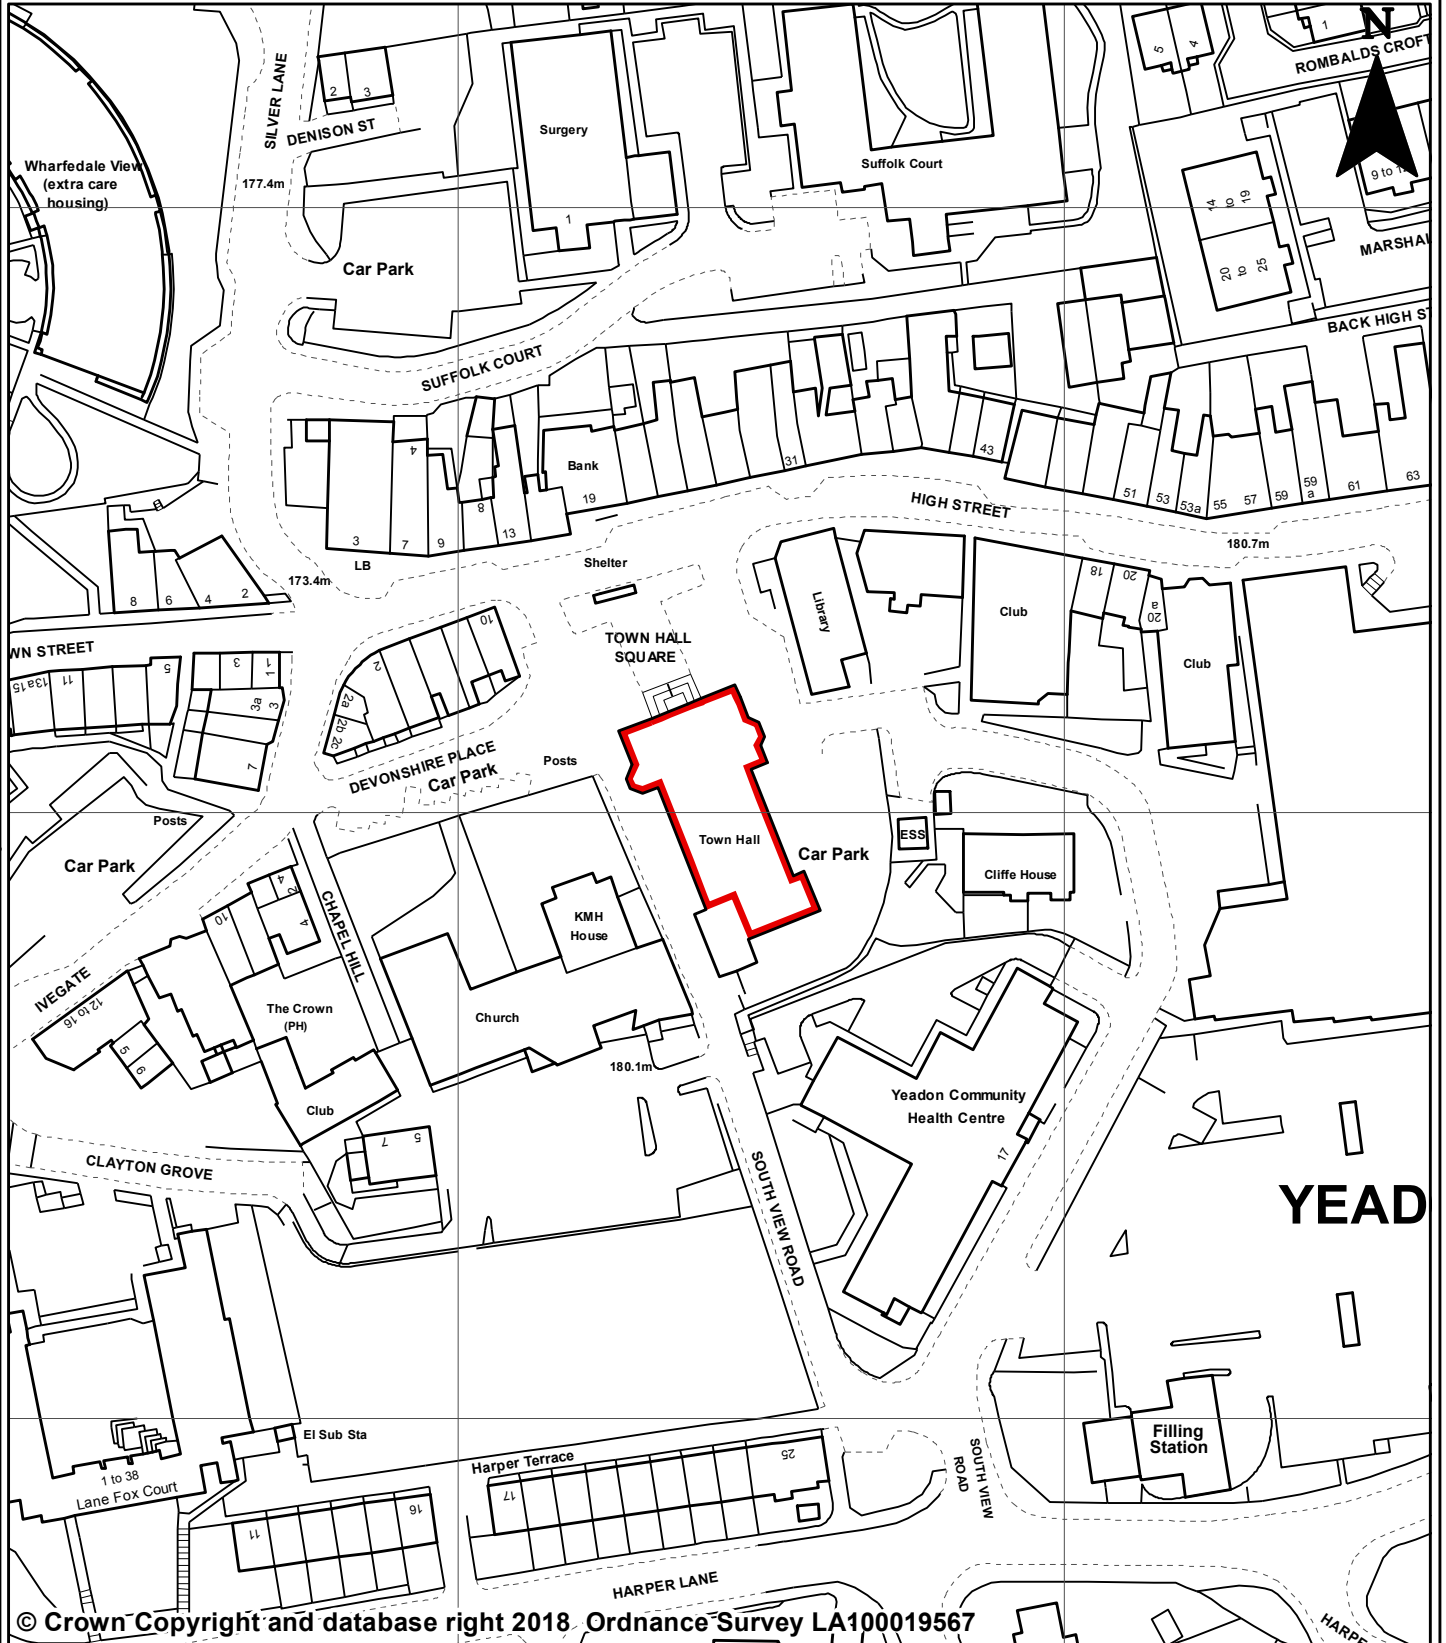

**YEADON TOWN HALL
HIGH STREET
YEADON
LEEDS LS19**

APPENDIX - 1

© Crown Copyright and database right 2018. Ordnance Survey LA100019567

PREP BY: J Sohanpall
 DATE SAVED: 18/10/2018
 OS No: SE2041
 SCALE: 1:1,250

PLAN No 17805/A

You are not permitted to copy, sub-licence, distribute or sell any of this data to third parties in any form.
 Produced by Land Records, City Development, Leeds City Council