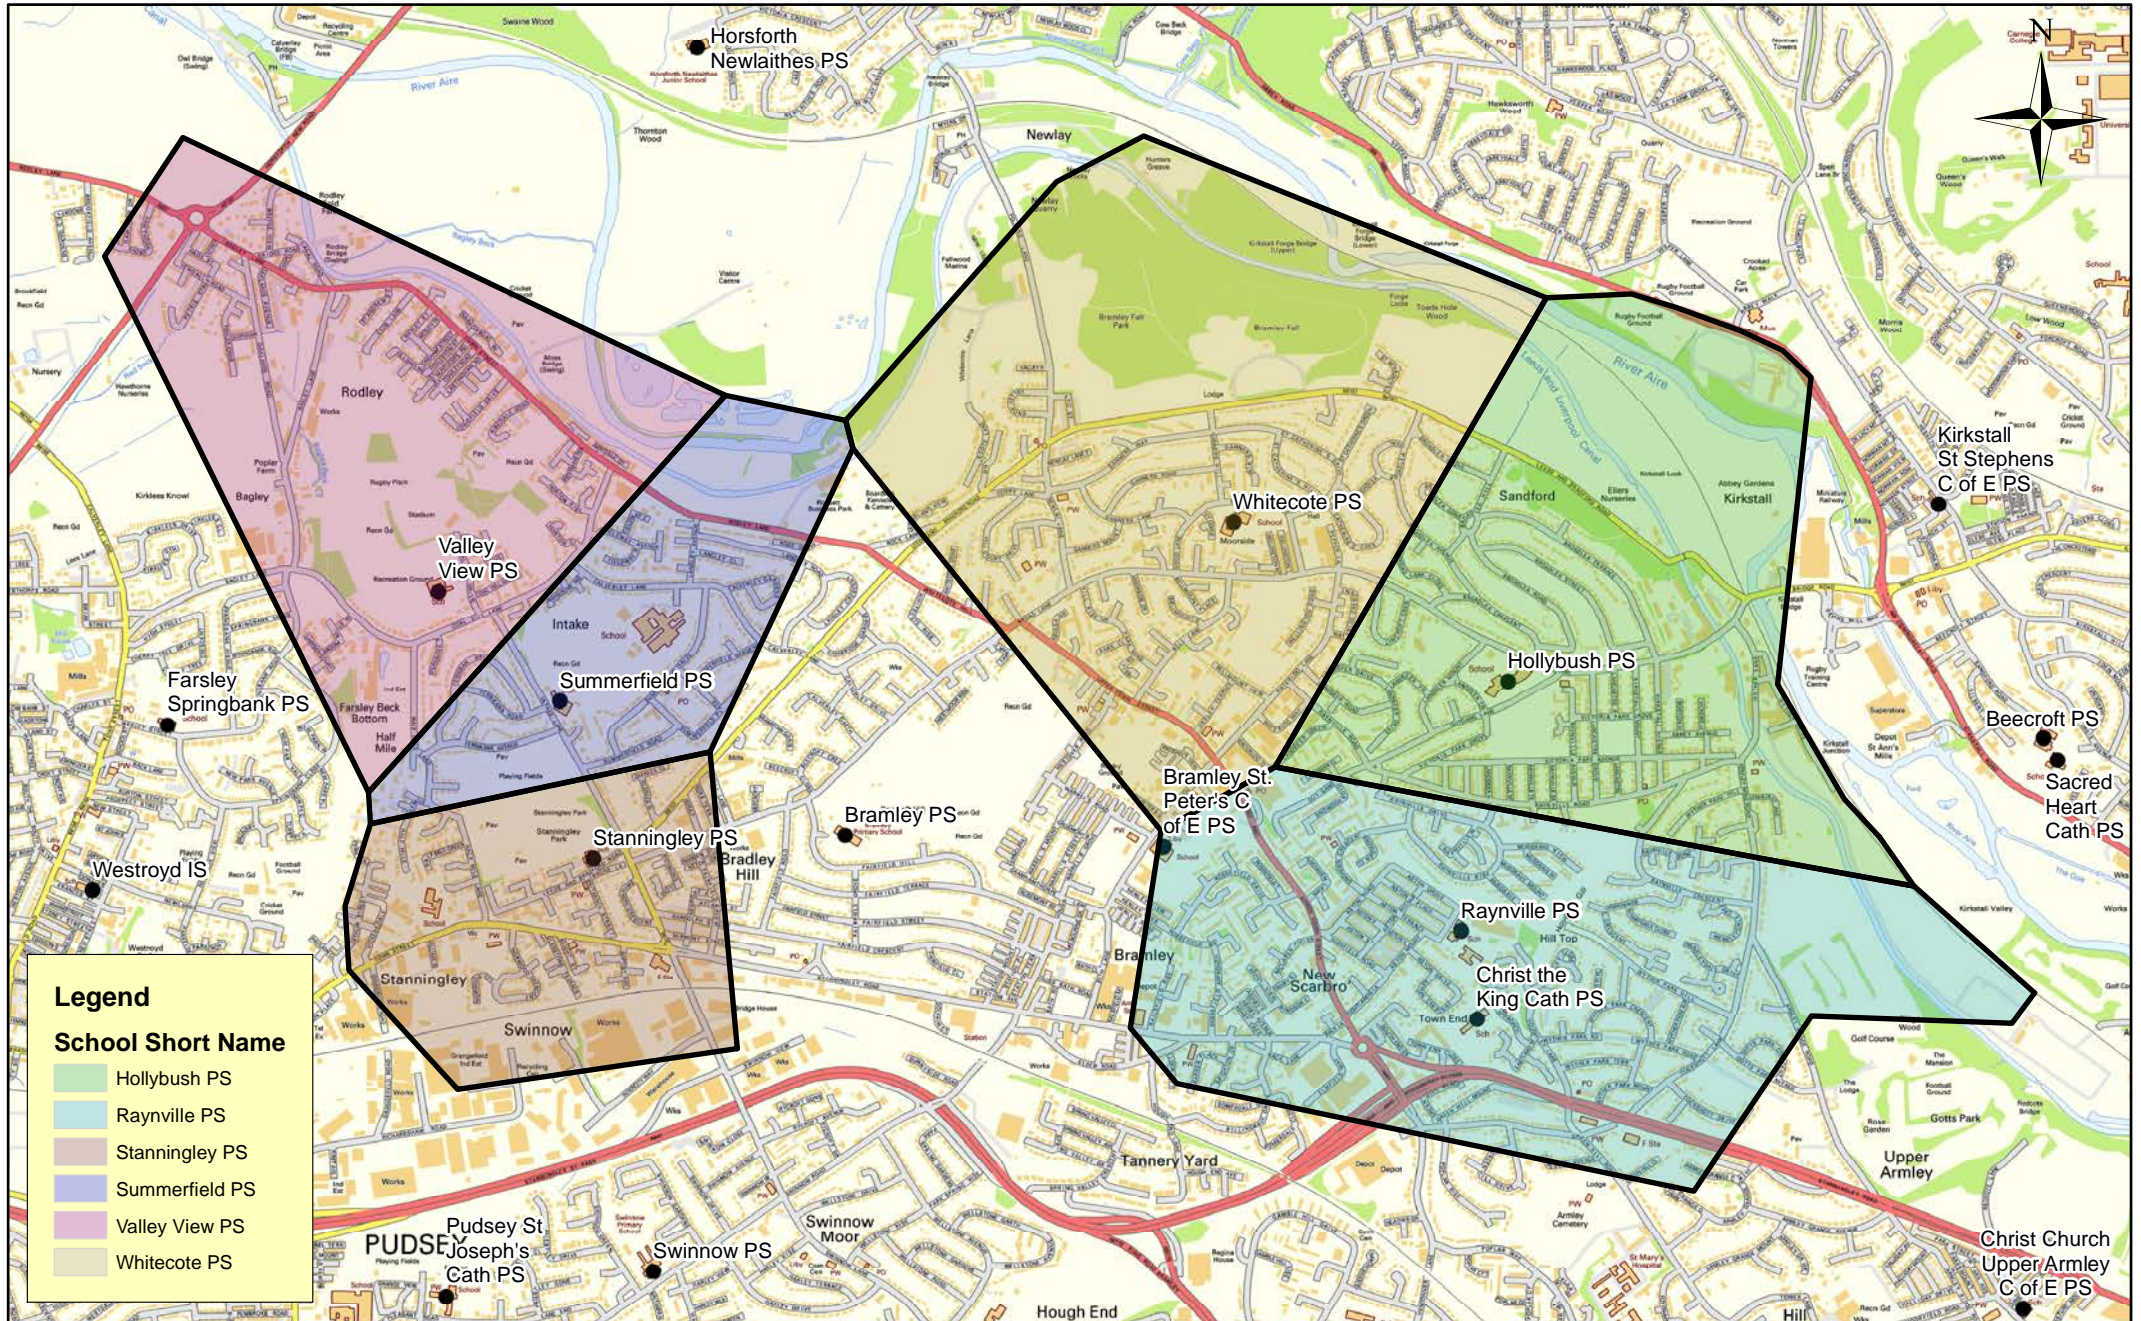

Catchment Priority Areas - 4

(c) Crown Copyright and database right 2018 Ordnance Survey LA100019567
 This map produced by the Children's Performance Service, Children's Services, Leeds City Council.

Produced on 30/01/19
 L:\PMIT\School Org\Requests\2018\20180803 - TENS - Map - Boundary Changes

Catchment Priority Areas - 5

Catchment Priority Areas - 6

(c) Crown Copyright and database right 2018 Ordnance Survey LA100019567
This map produced by the Children's Performance Service, Children's Services, Leeds City Council.

Produced on 30/01/19
L:\PMIT\School Org\Requests\2018\20180803 - TENS - Map - Boundary Changes

Catchment Priority Areas - 7

Legend

School Short Name

- Hollybush PS
- Raynville PS
- Stanningley PS
- Summerfield PS
- Valley View PS
- Whitecote PS