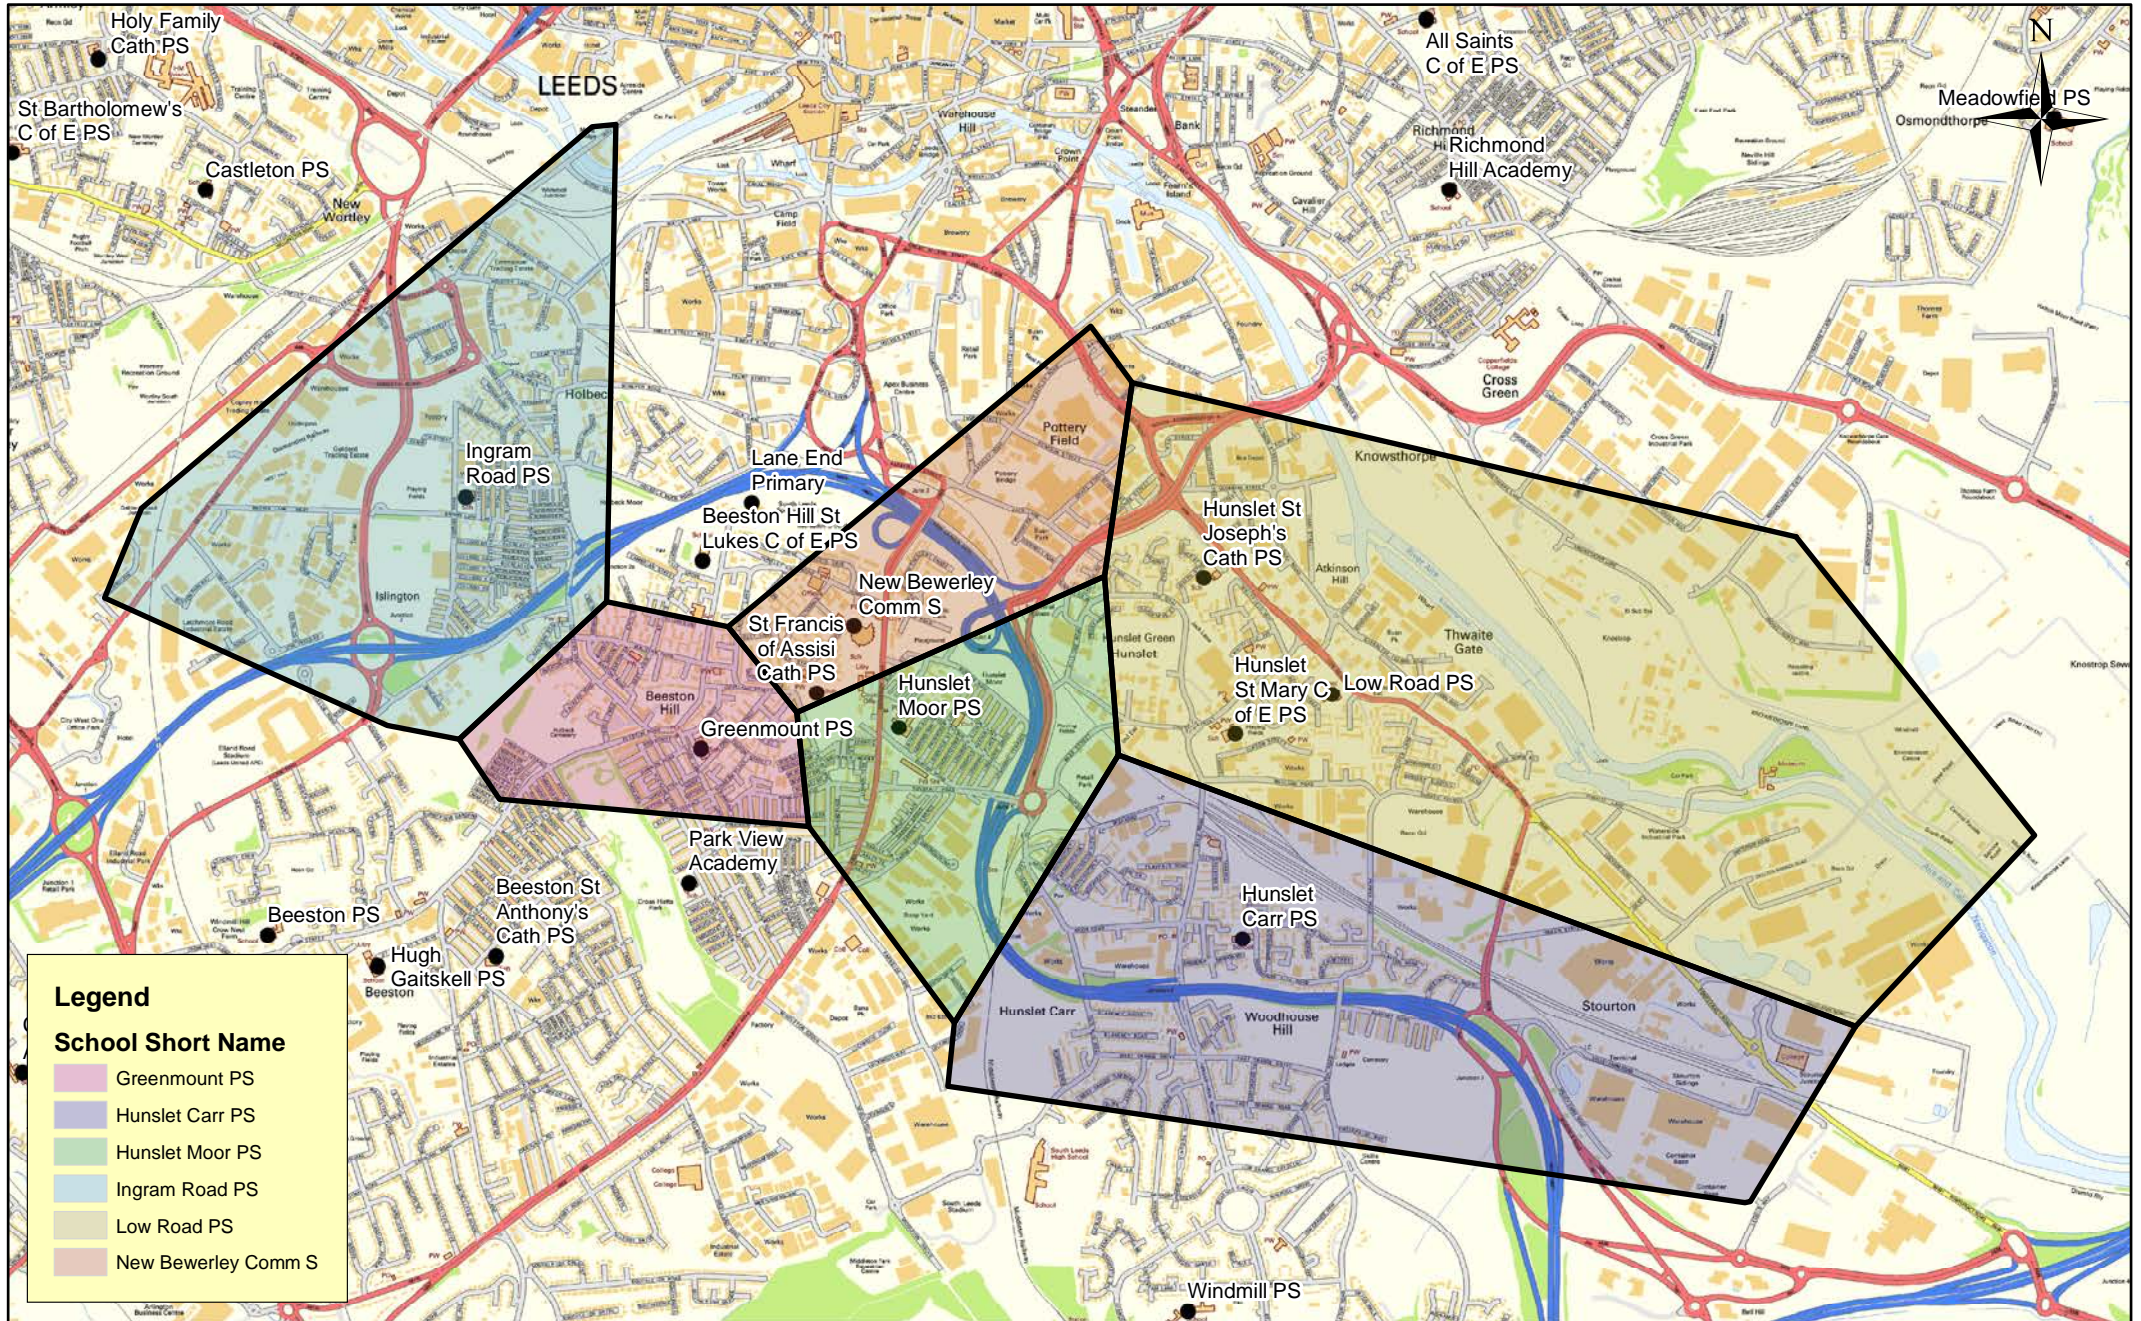

Catchment Priority Areas - 14

(c) Crown Copyright and database right 2018 Ordnance Survey LA100019567
This map produced by the Children's Performance Service, Children's Services, Leeds City Council.

Produced on 30/01/19
L:\PMIT\School Org\Requests\2018\20180803 - TENS - Map - Boundary Changes