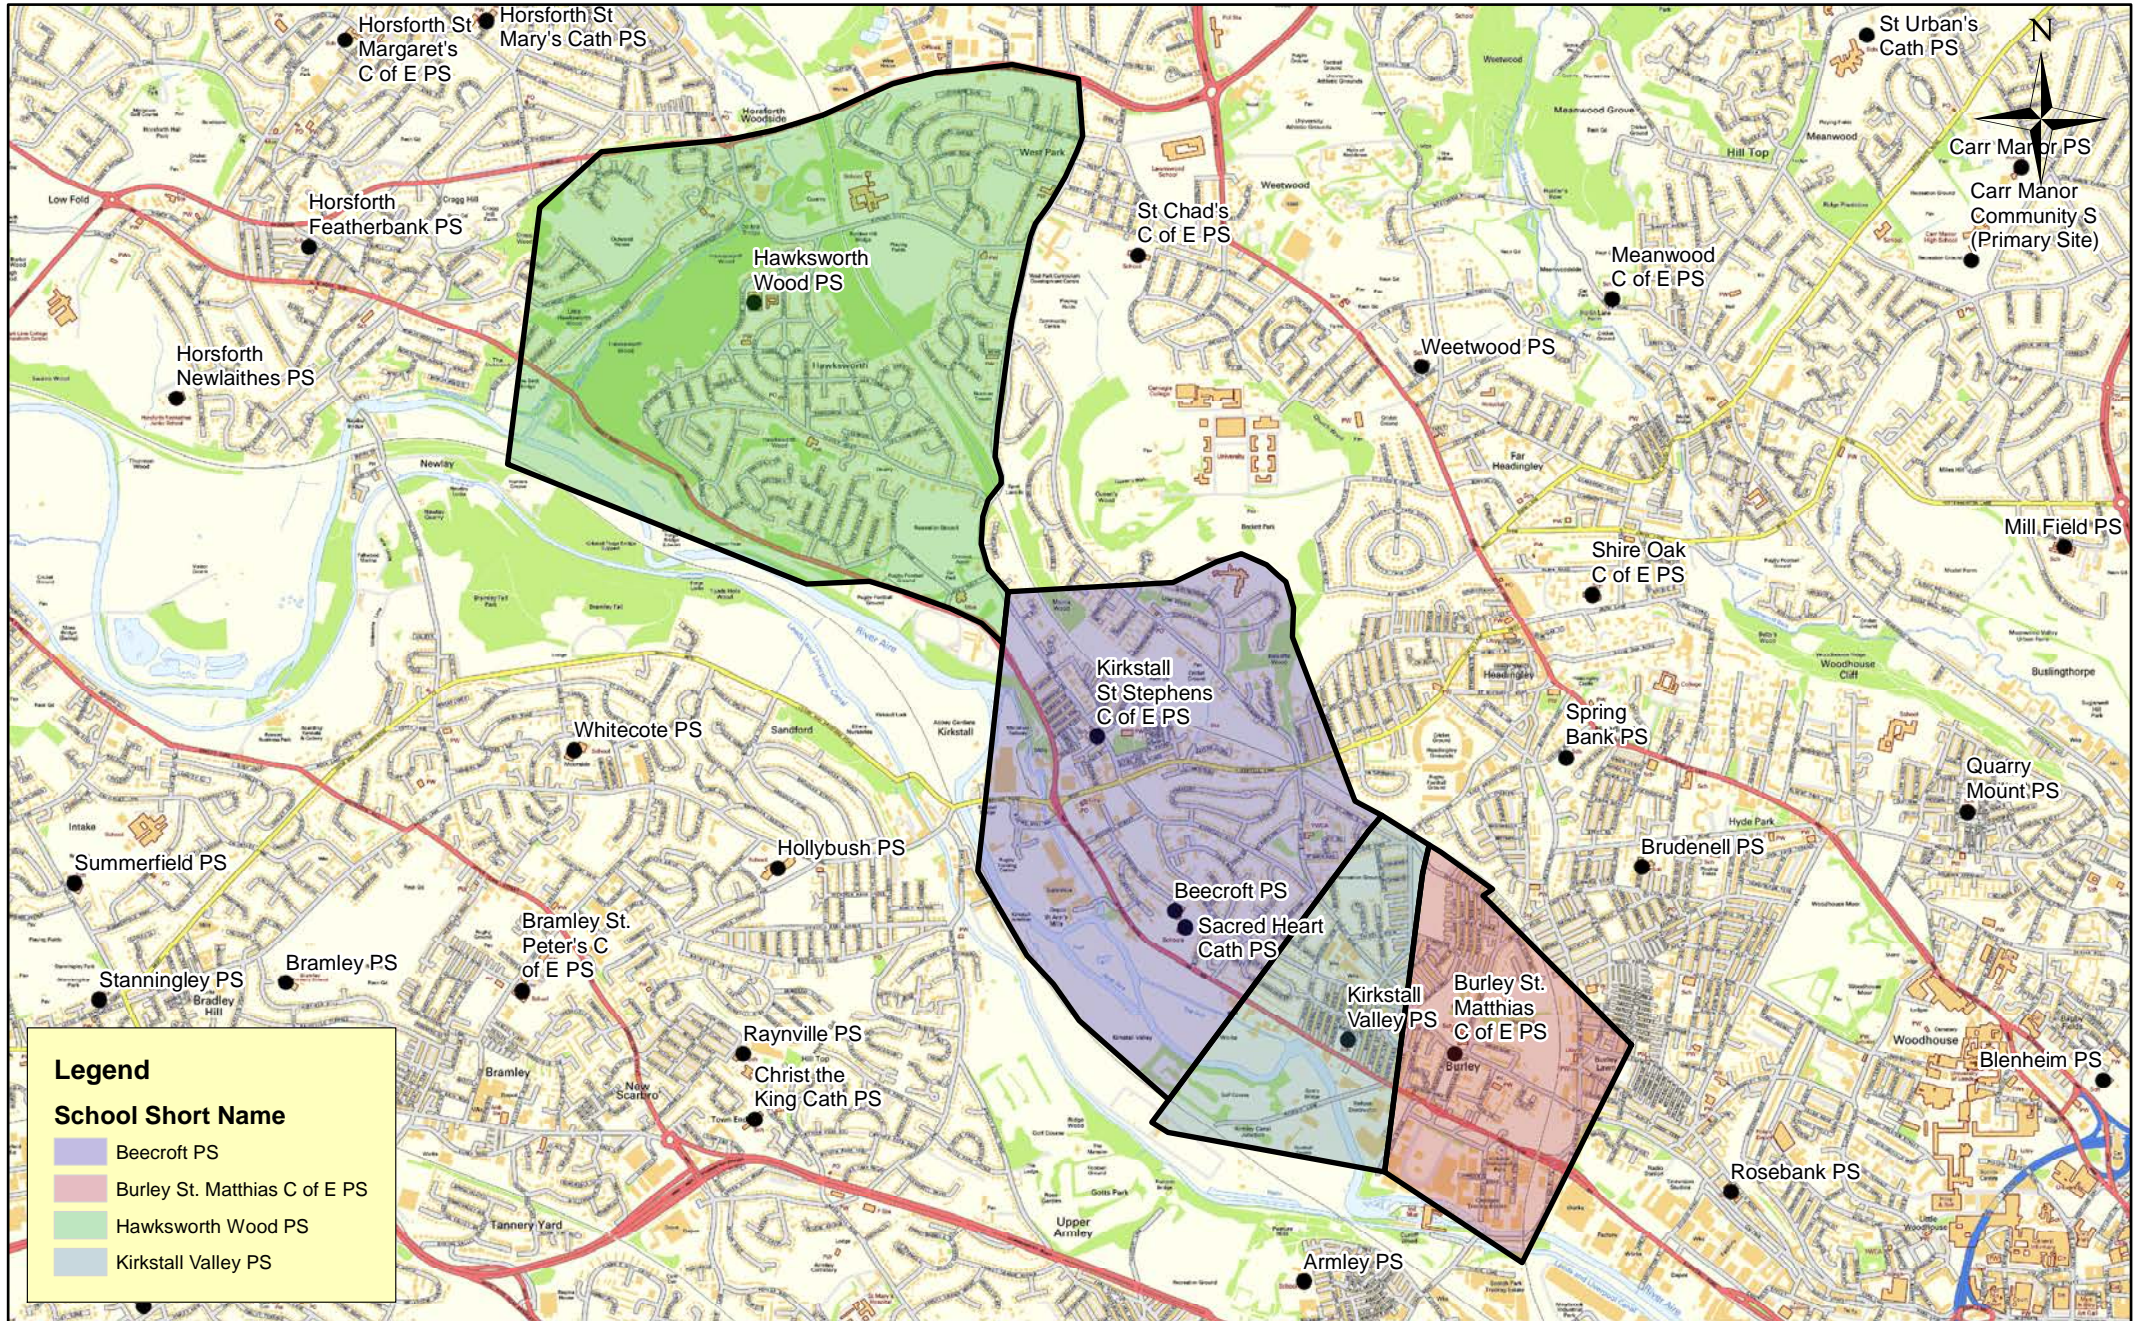

Catchment Priority Areas - 16

(c) Crown Copyright and database right 2018 Ordnance Survey LA100019567
This map produced by the Children's Performance Service, Children's Services, Leeds City Council.

Produced on 30/01/19
L:\PMIT\School Org\Requests\2018\20180803 - TENS - Map - Boundary Changes