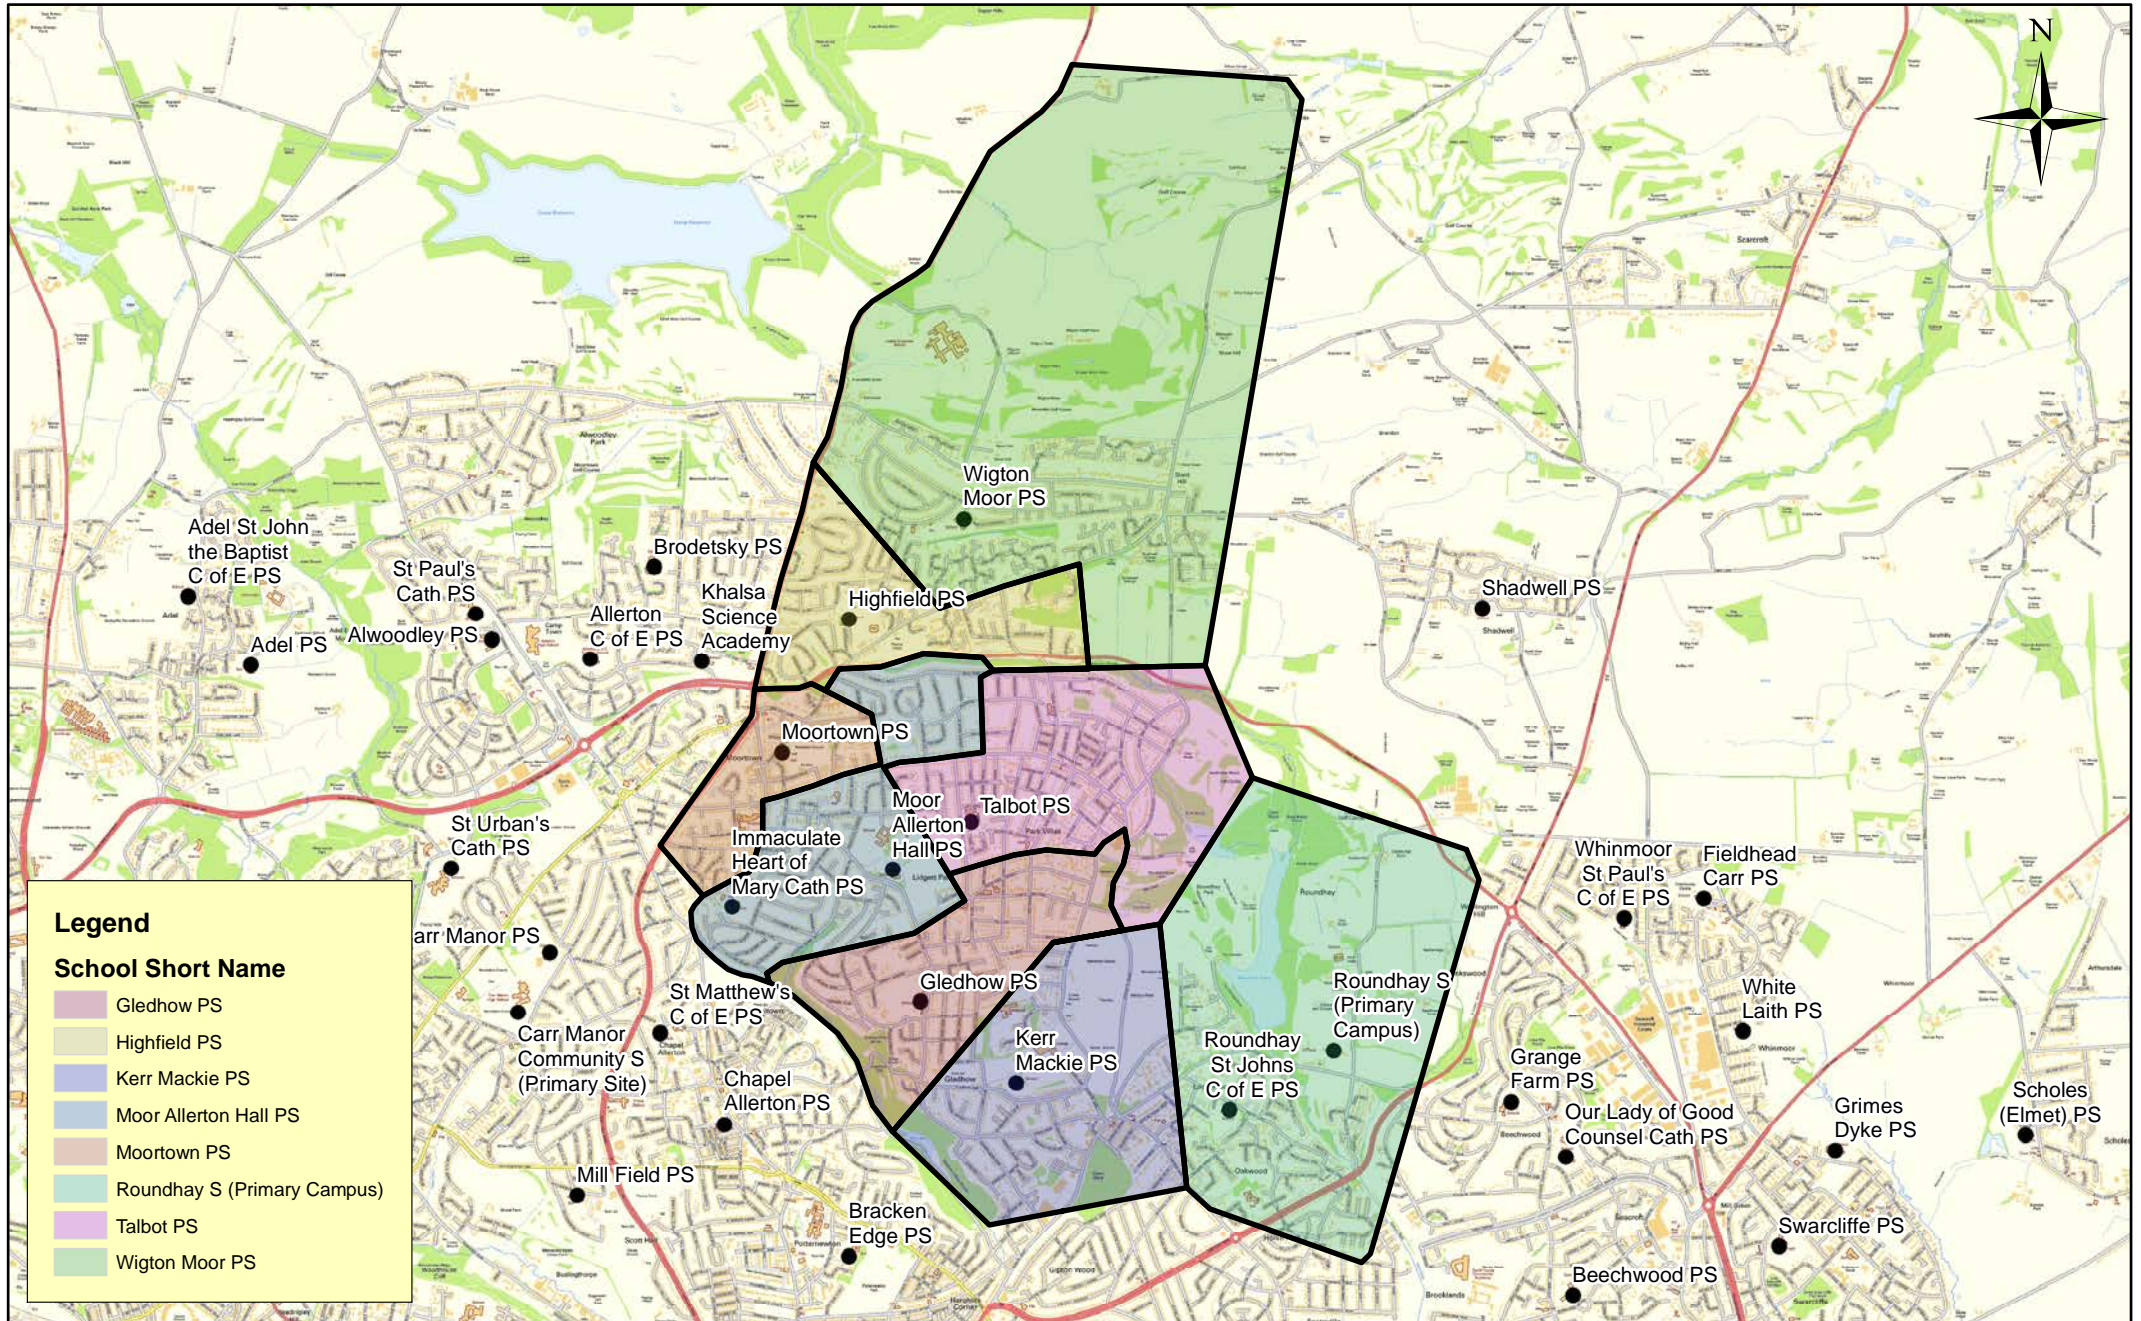

Produced on 30/01/19
 L:\PMIT\School Org\Requests\2018\20180803 - TENS - Map - Boundary Changes

Catchment Priority Areas - 20

(c) Crown Copyright and database right 2018 Ordnance Survey LA100019567
 This map produced by the Children's Performance Service, Children's Services, Leeds City Council.

Produced on 30/01/19
 L:\PMIT\School Org\Requests\2018\20180803 - TENS - Map - Boundary Changes

Catchment Priority Areas - 21

Catchment Priority Areas - 22

Catchment Priority Areas - 23

Catchment Priority Areas - 24