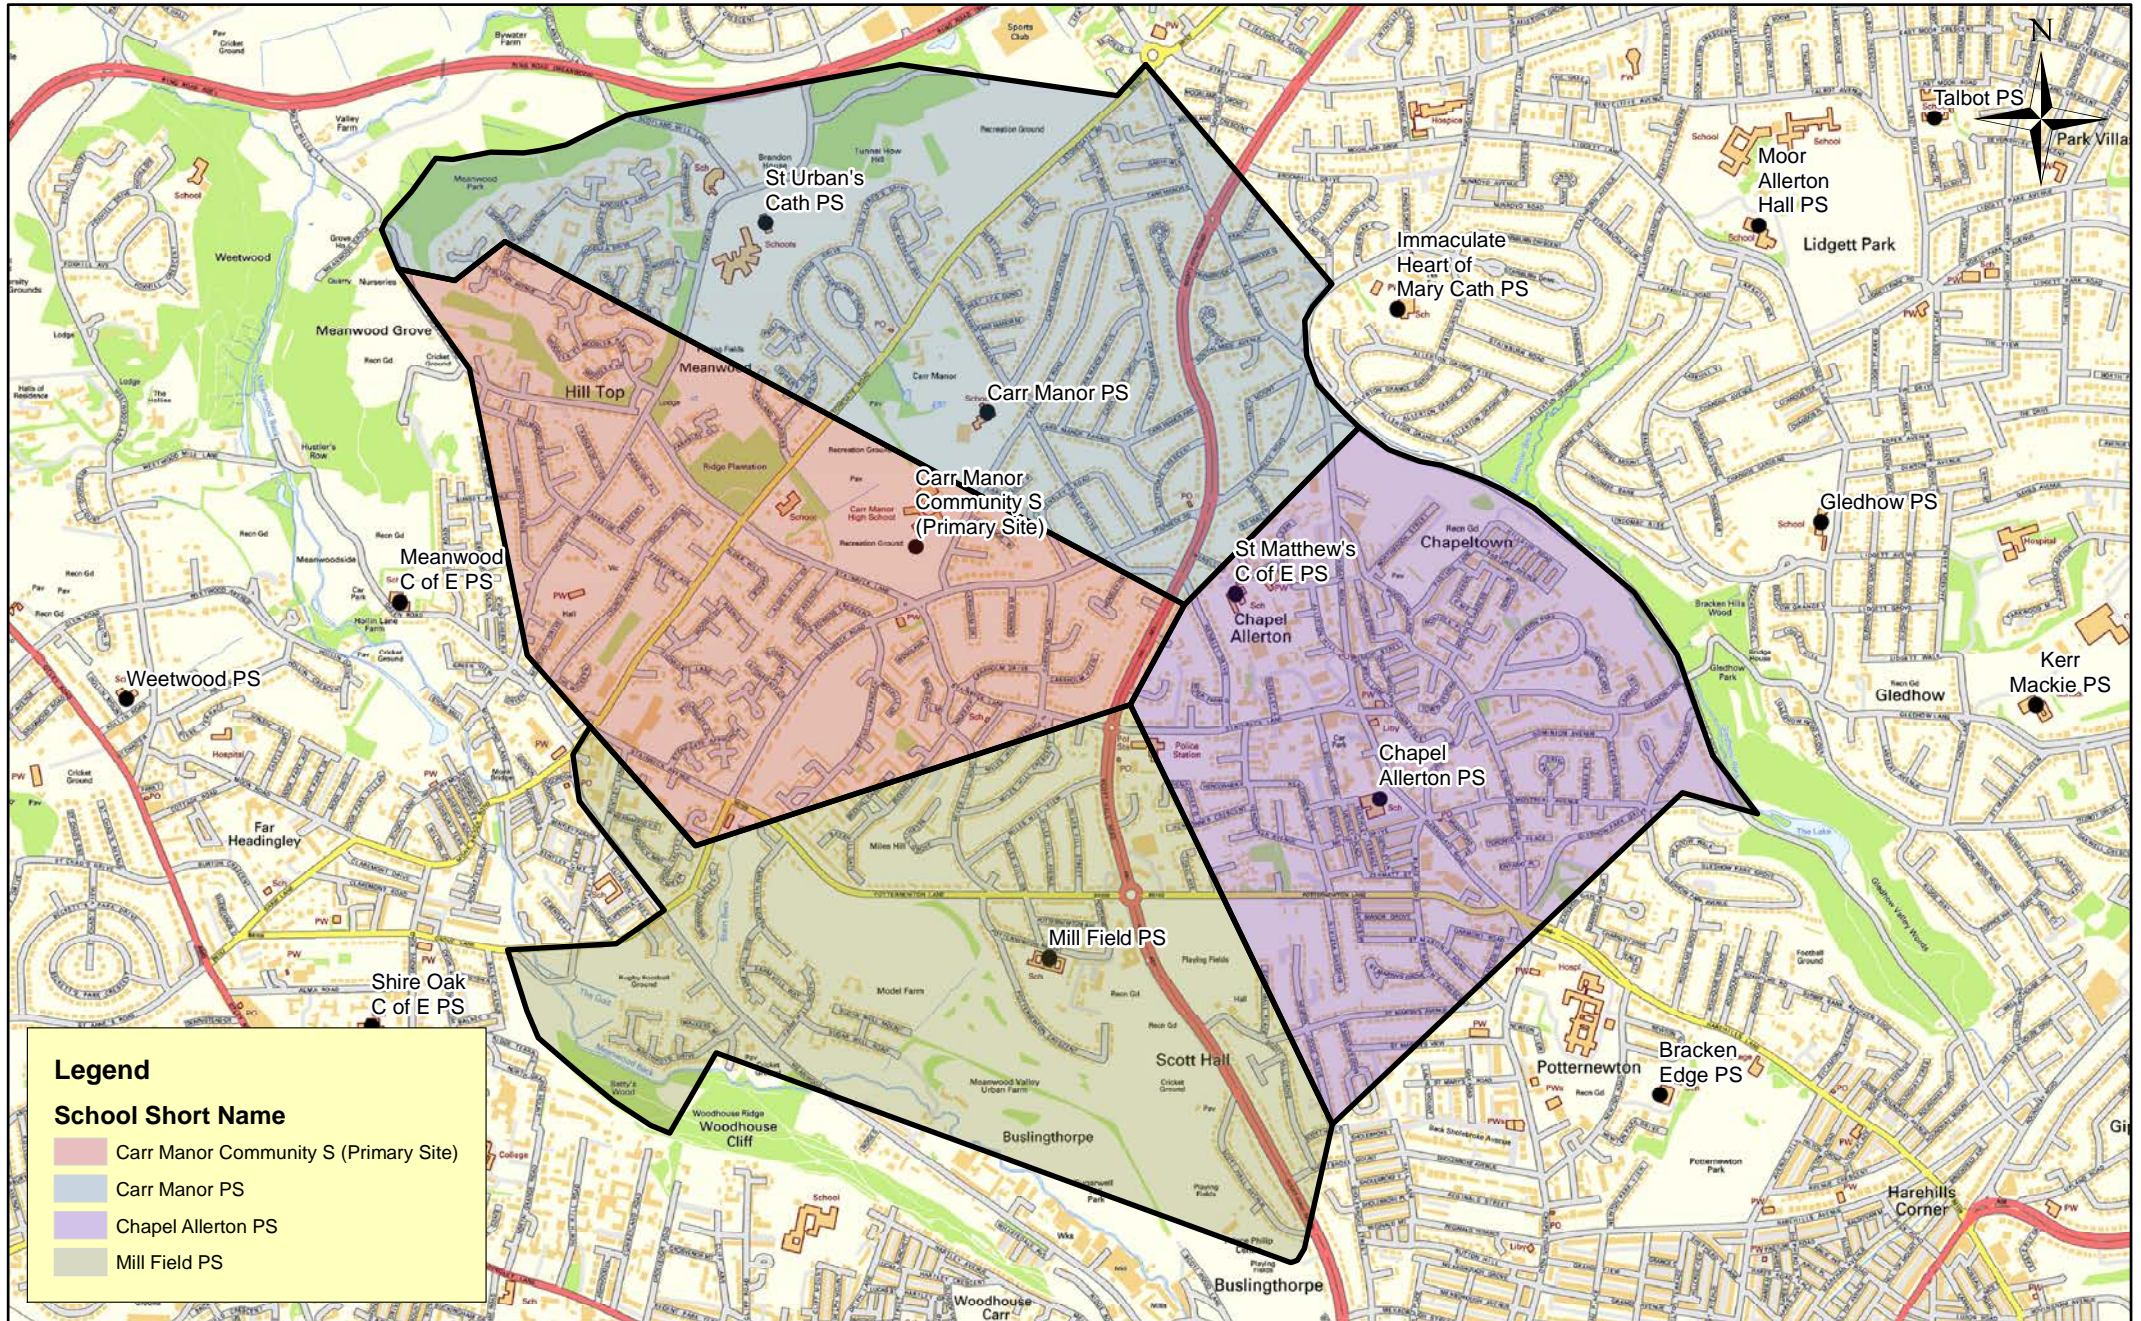

Catchment Priority Areas - 17

(c) Crown Copyright and database right 2018 Ordnance Survey LA100019567
This map produced by the Children's Performance Service, Children's Services, Leeds City Council.

Produced on 30/01/19
L:\PMITS\School Org\Requests\2018\20180803 - TENS - Map - Boundary Changes