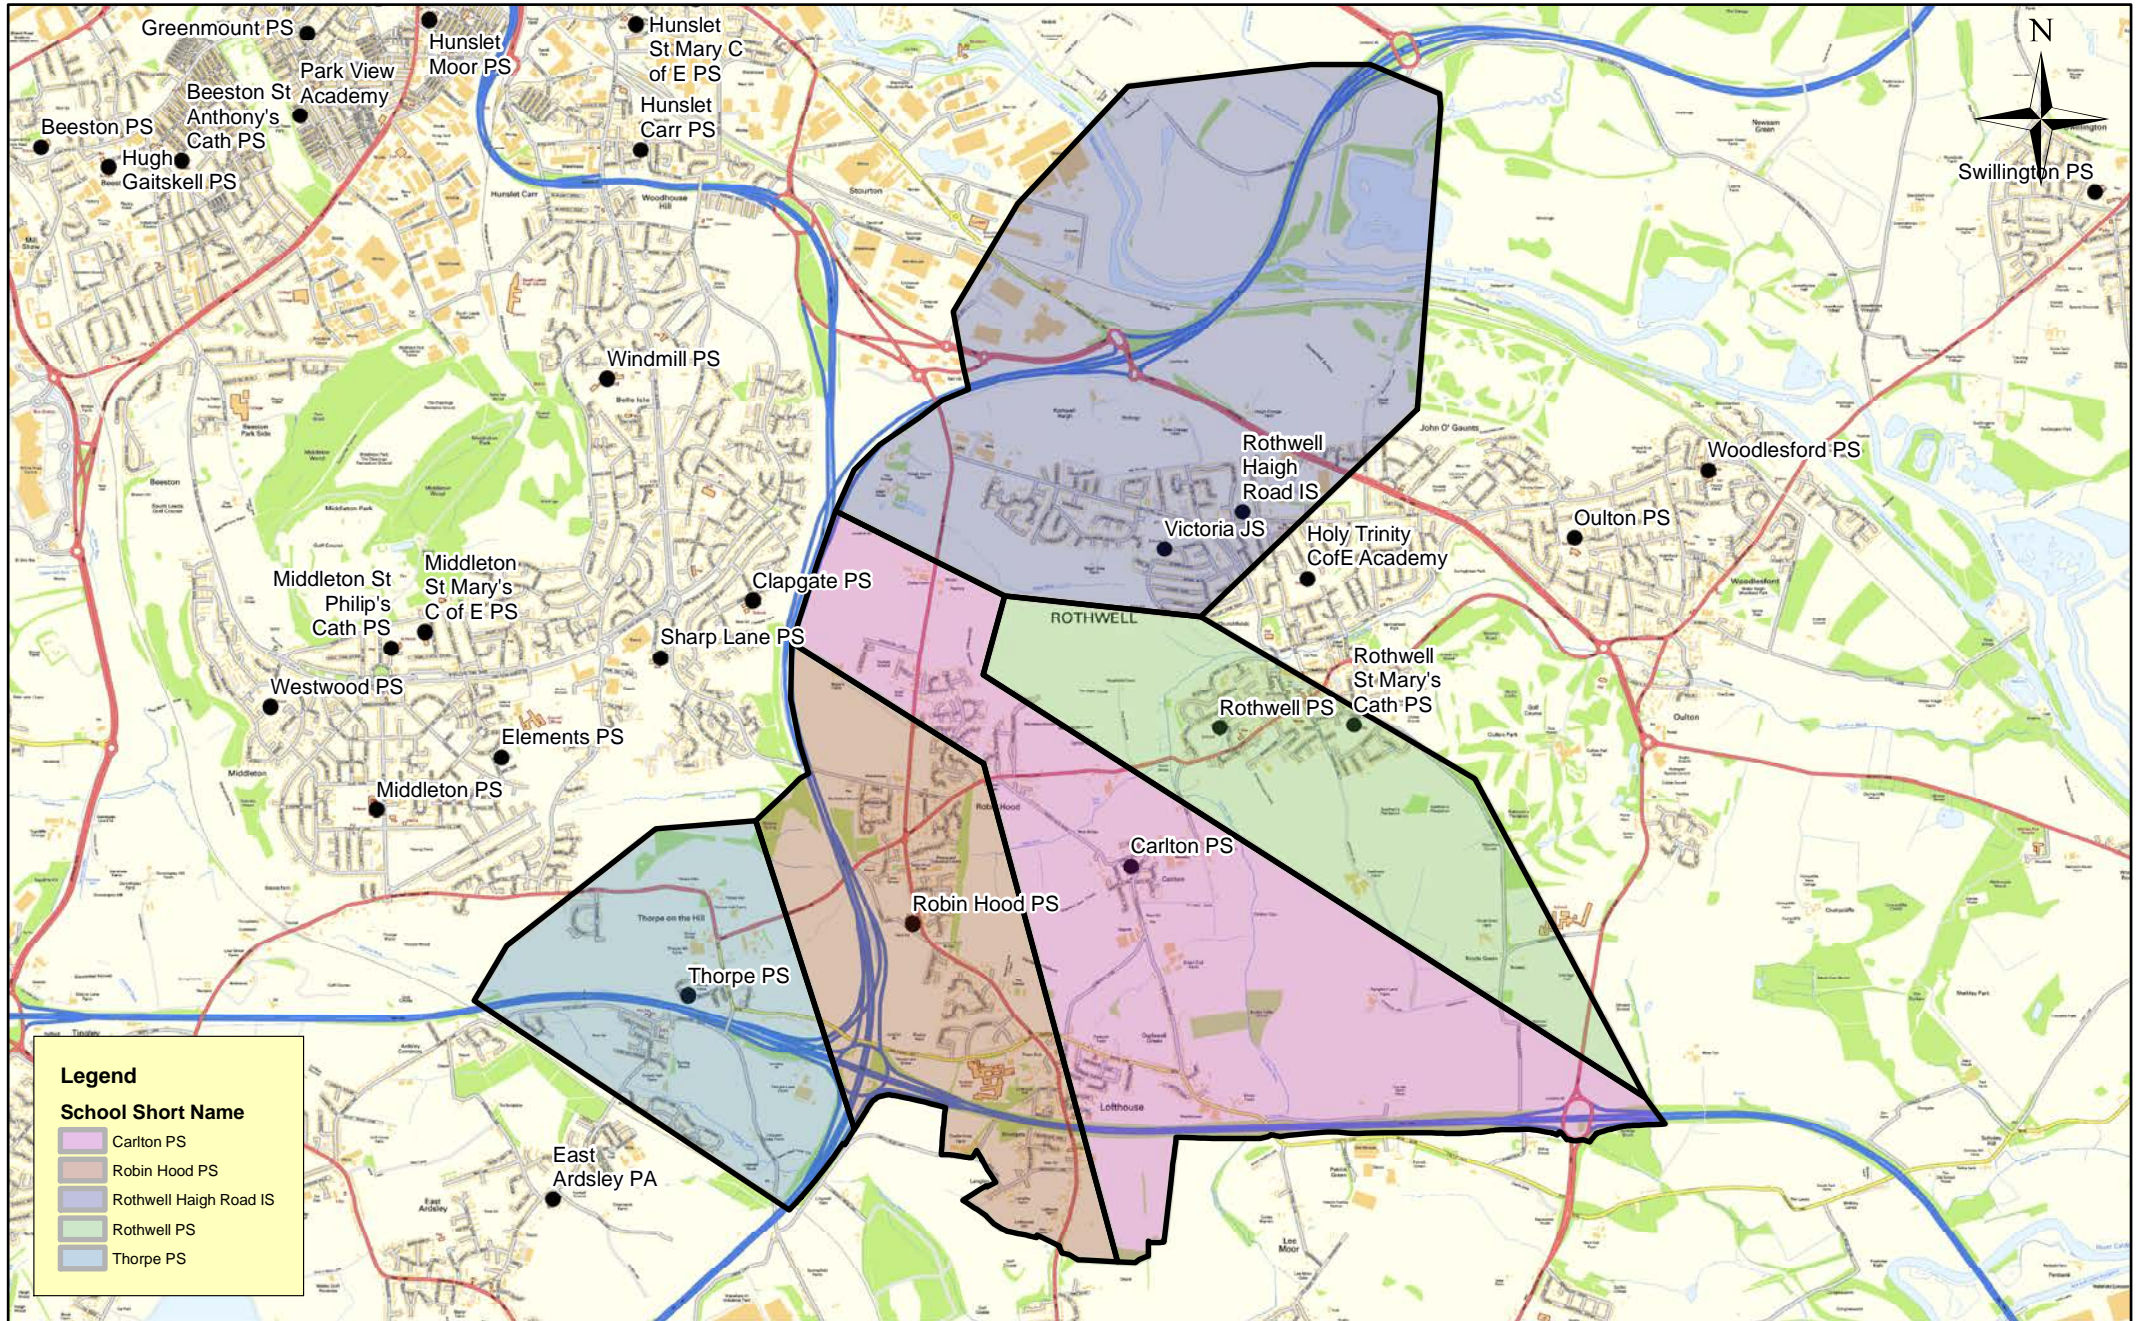

Produced on 30/01/19
 L:\PMIT\School Org\Requests\2018\20180803 - TENS - Map - Boundary Changes

Catchment Priority Areas - 20

(c) Crown Copyright and database right 2018 Ordnance Survey LA100019567
 This map produced by the Children's Performance Service, Children's Services, Leeds City Council.

Produced on 30/01/19
 L:\PMIT\School Org\Requests\2018\20180803 - TENS - Map - Boundary Changes

Catchment Priority Areas - 21

Catchment Priority Areas - 22

Catchment Priority Areas - 23

Catchment Priority Areas - 24