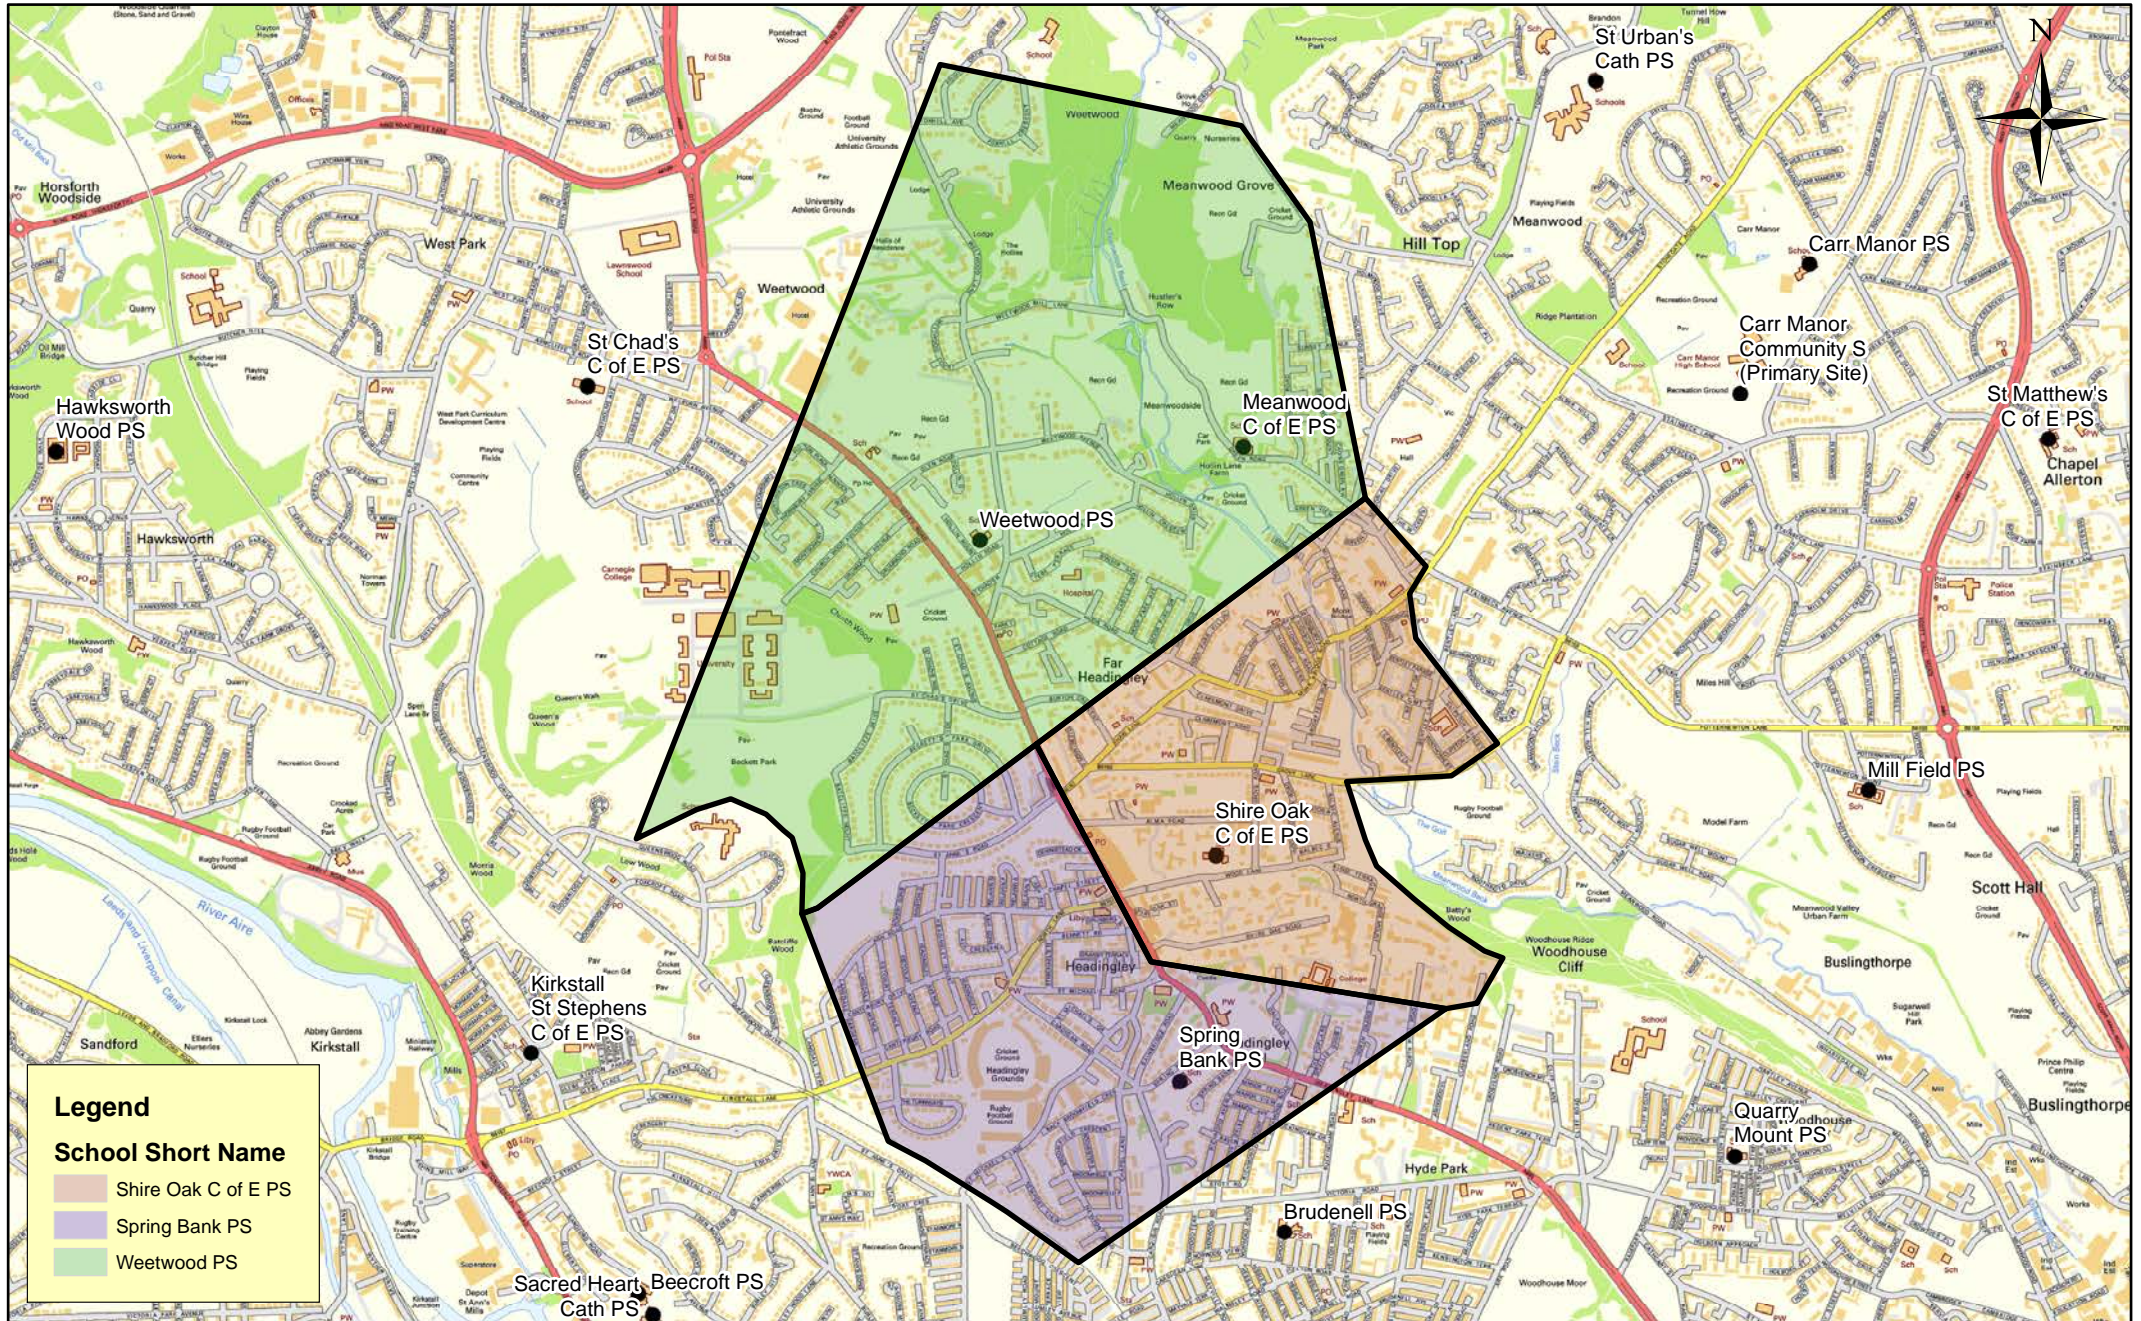

Catchment Priority Areas - 15

Legend

School Short Name

- Shire Oak C of E PS
- Spring Bank PS
- Weetwood PS

(c) Crown Copyright and database right 2018 Ordnance Survey LA100019567
This map produced by the Children's Performance Service, Children's Services, Leeds City Council.