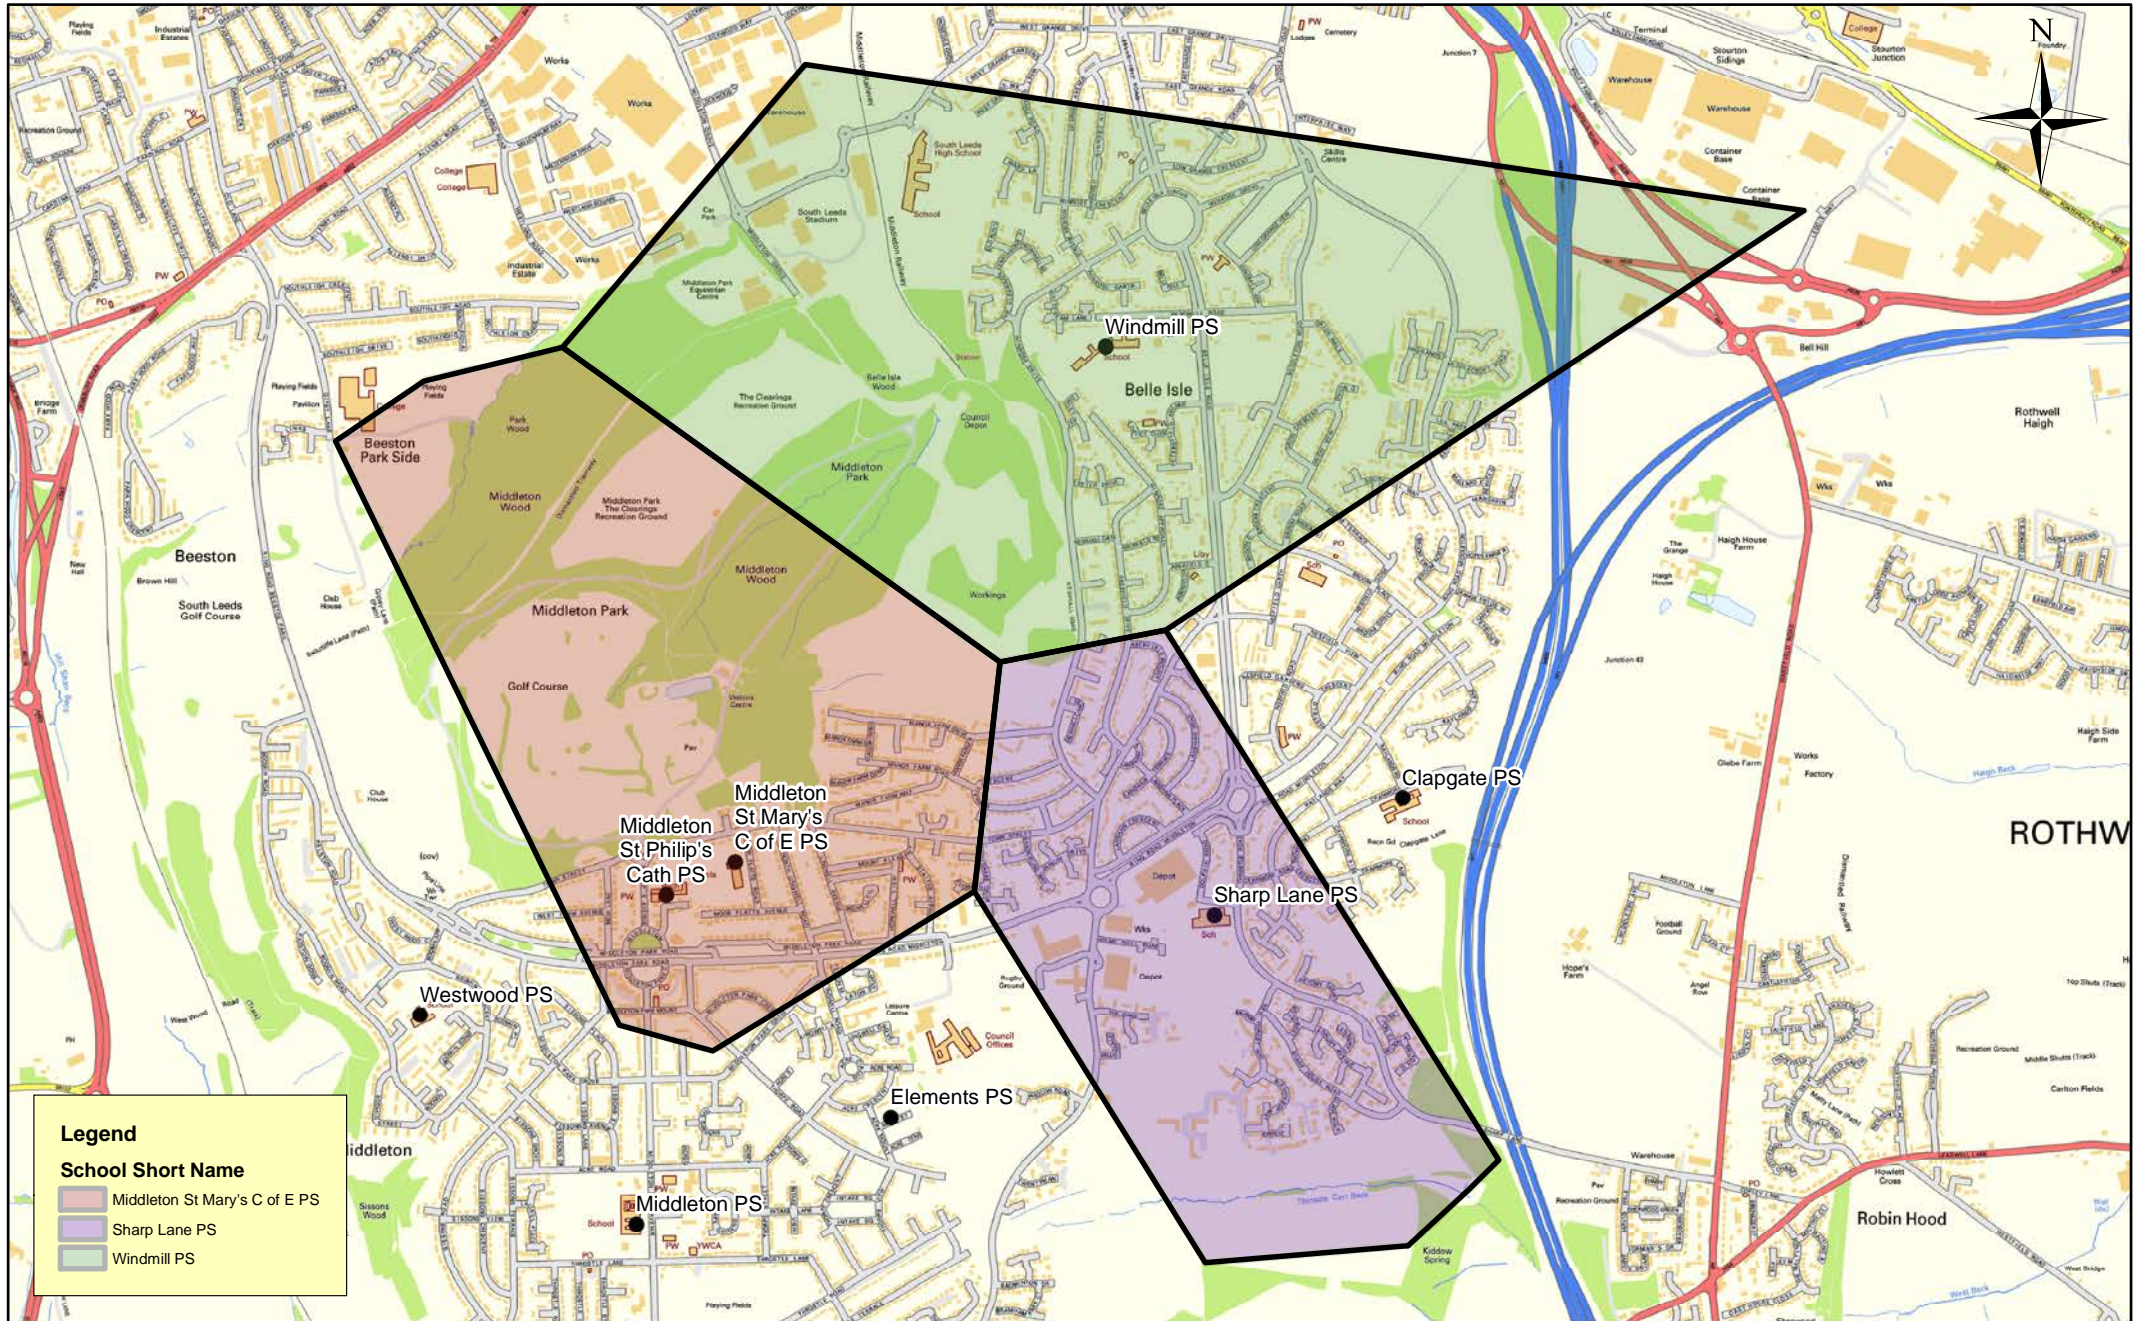

Catchment Priority Areas - 1

Catchment Priority Areas - 2

(c) Crown Copyright and database right 2018 Ordnance Survey LA100019567
 This map produced by the Children's Performance Service, Children's Services, Leeds City Council.

Produced on 30/01/19
 L:\PMIT\School Org\Requests\2018\20180803 - TENS - Map - Boundary Changes

Catchment Priority Areas - 3

Legend

School Short Name

- Armley PS
- Castleton PS
- Cobden PS
- Five Lanes PS
- Greenhill PS
- Lawns Park PS
- Lower Wortley PS
- St Bartholomew's C of E PS
- Whingate PS

Catchment Priority Areas - 4

(c) Crown Copyright and database right 2018 Ordnance Survey LA100019567
 This map produced by the Children's Performance Service, Children's Services, Leeds City Council.

Produced on 30/01/19
 L:\PMIT\School Org\Requests\2018\20180803 - TENS - Map - Boundary Changes