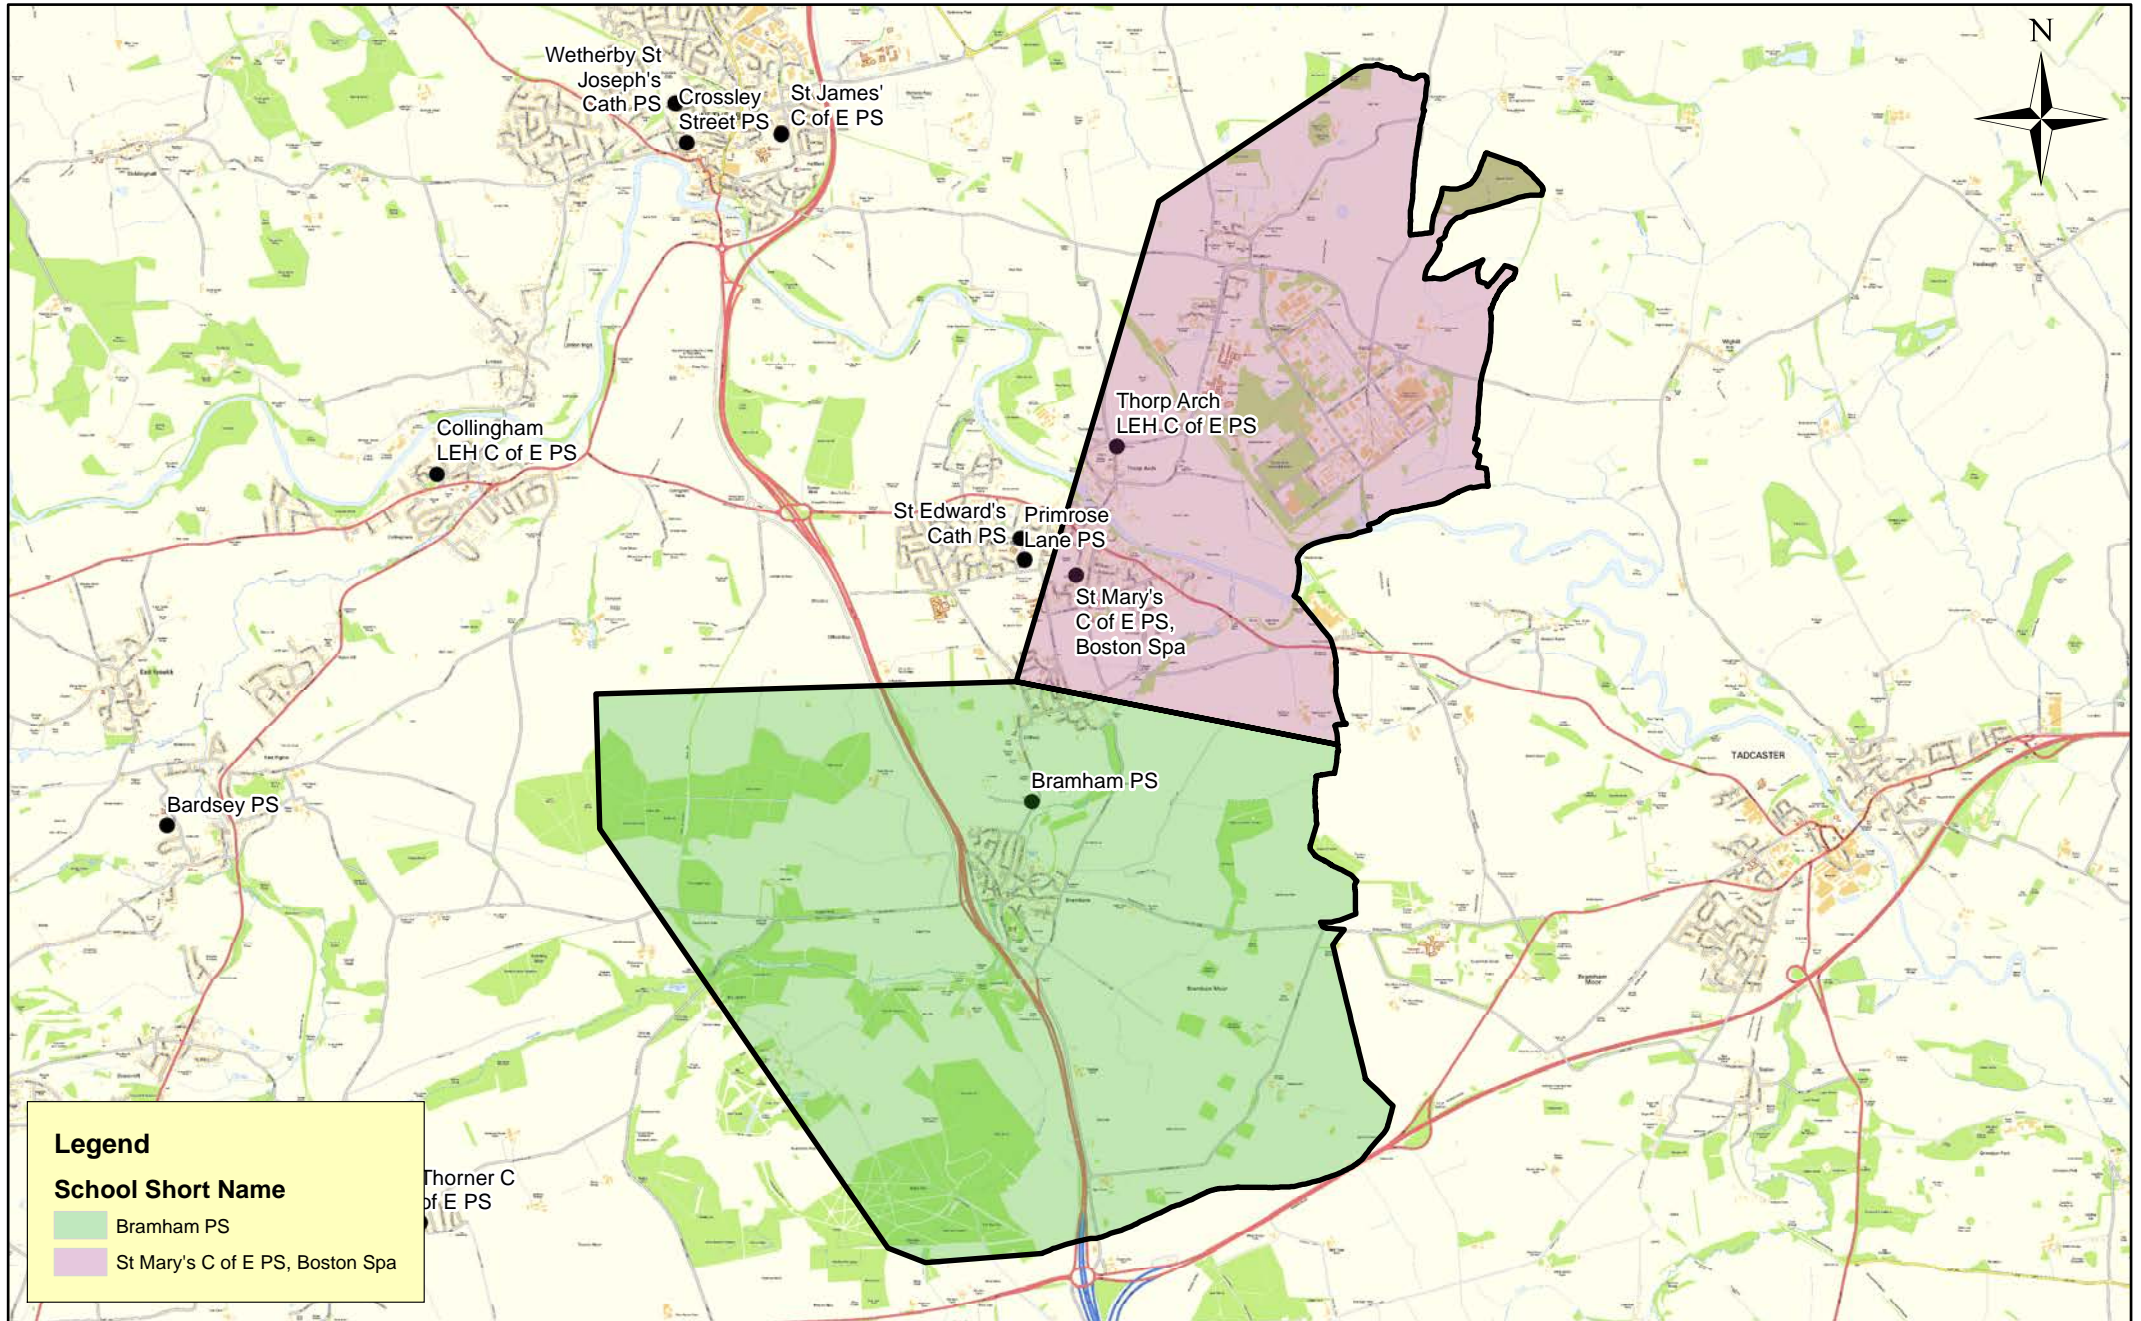

Catchment Priority Areas - 5