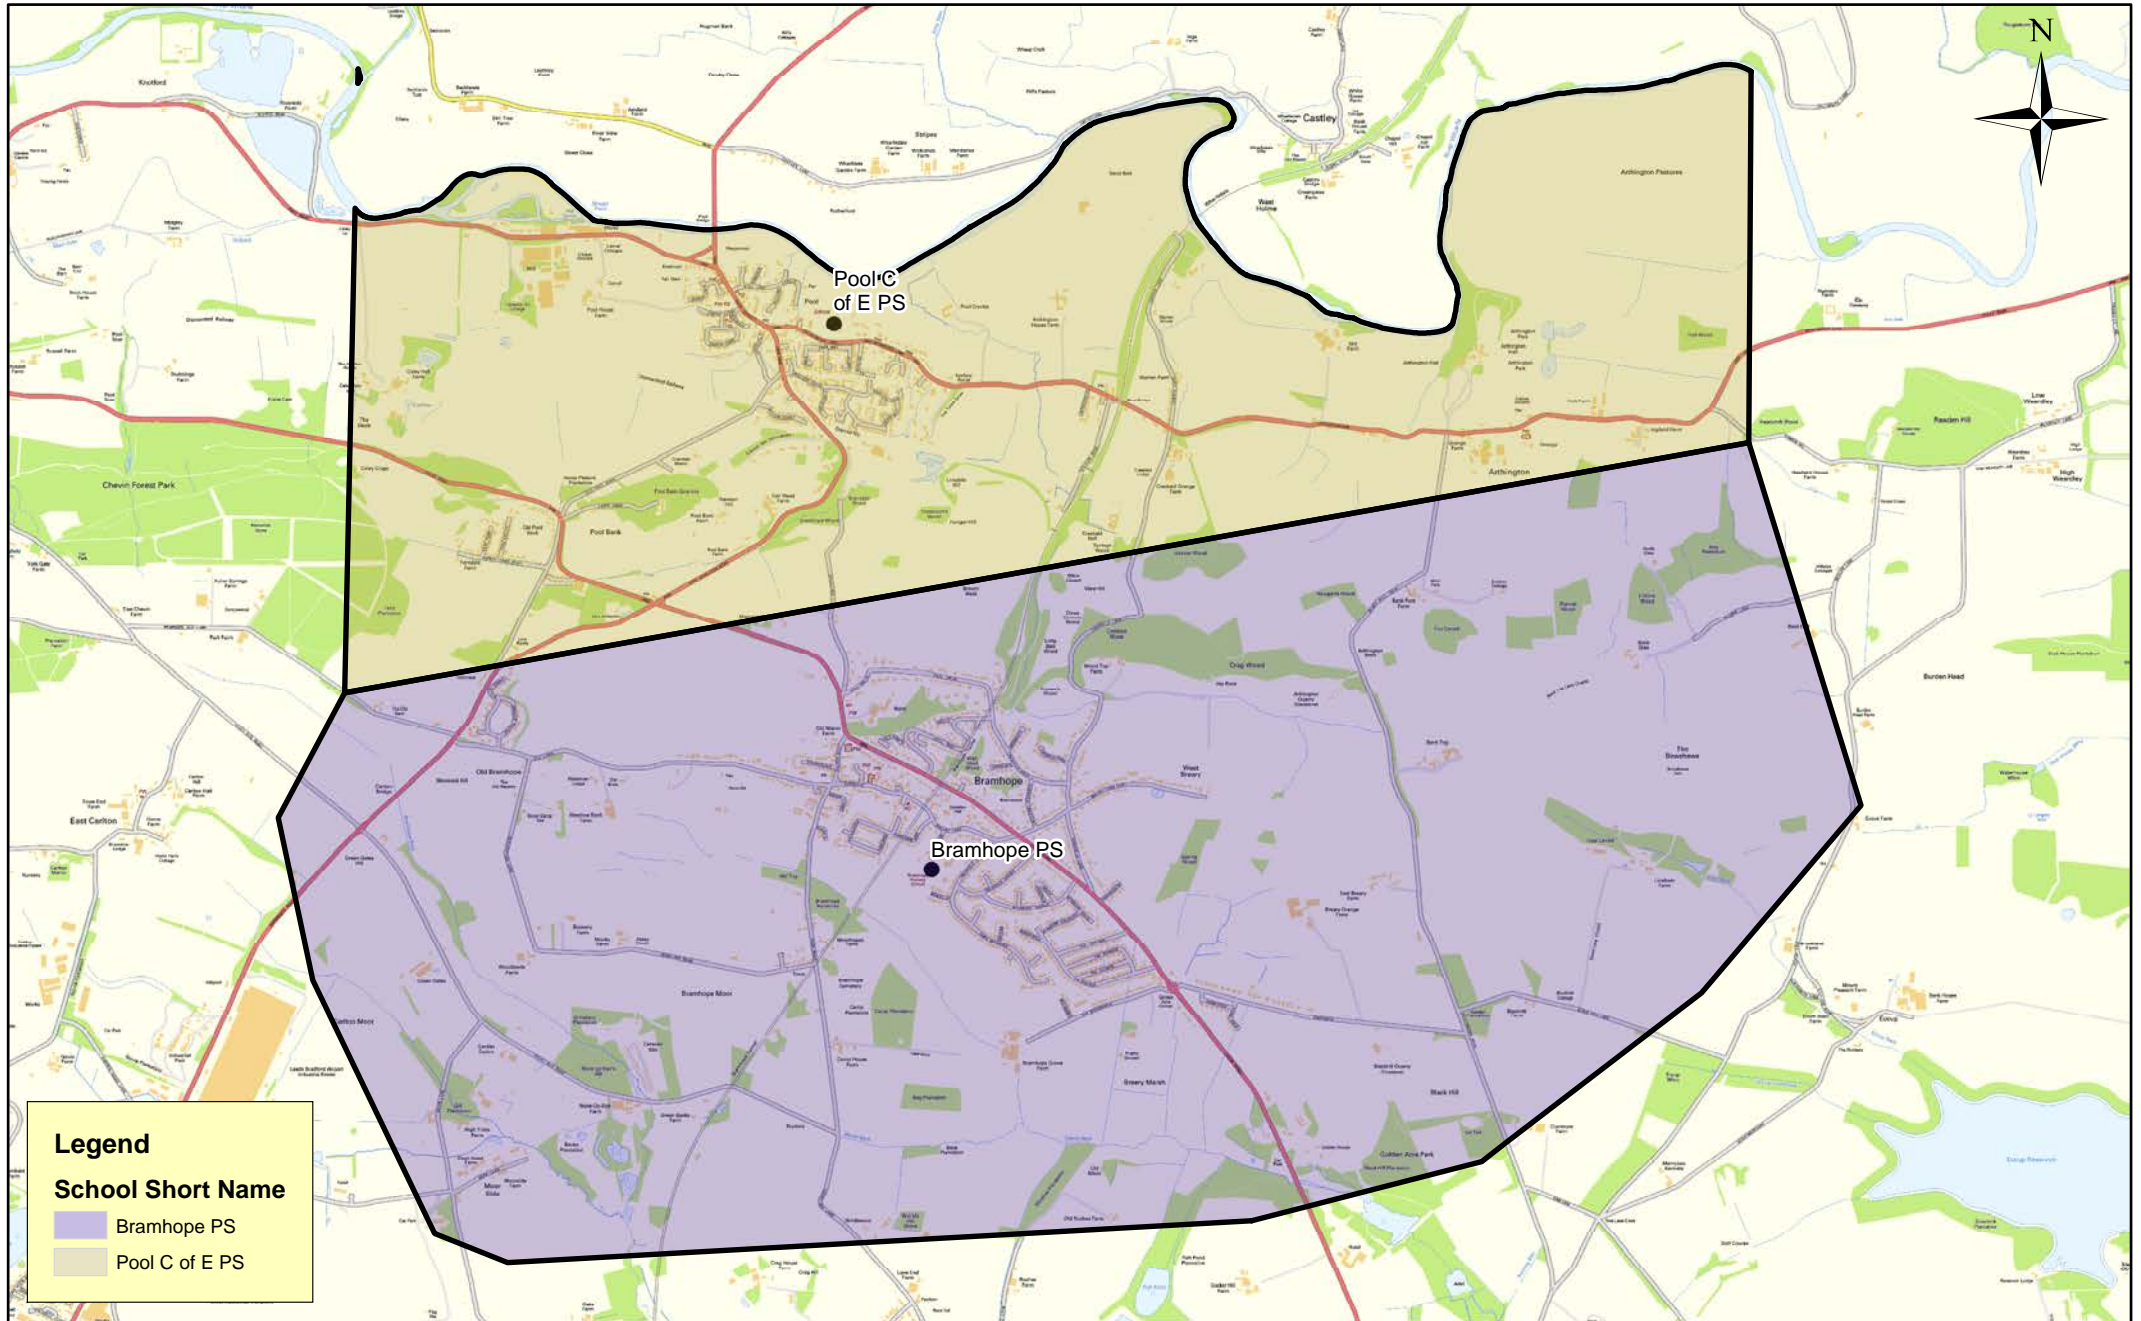

Catchment Priority Areas - 6

(c) Crown Copyright and database right 2018 Ordnance Survey LA100019567
This map produced by the Children's Performance Service, Children's Services, Leeds City Council.

Produced on 30/01/19
L:\PMIT\School Org\Requests\2018\20180803 - TENS - Map - Boundary Changes