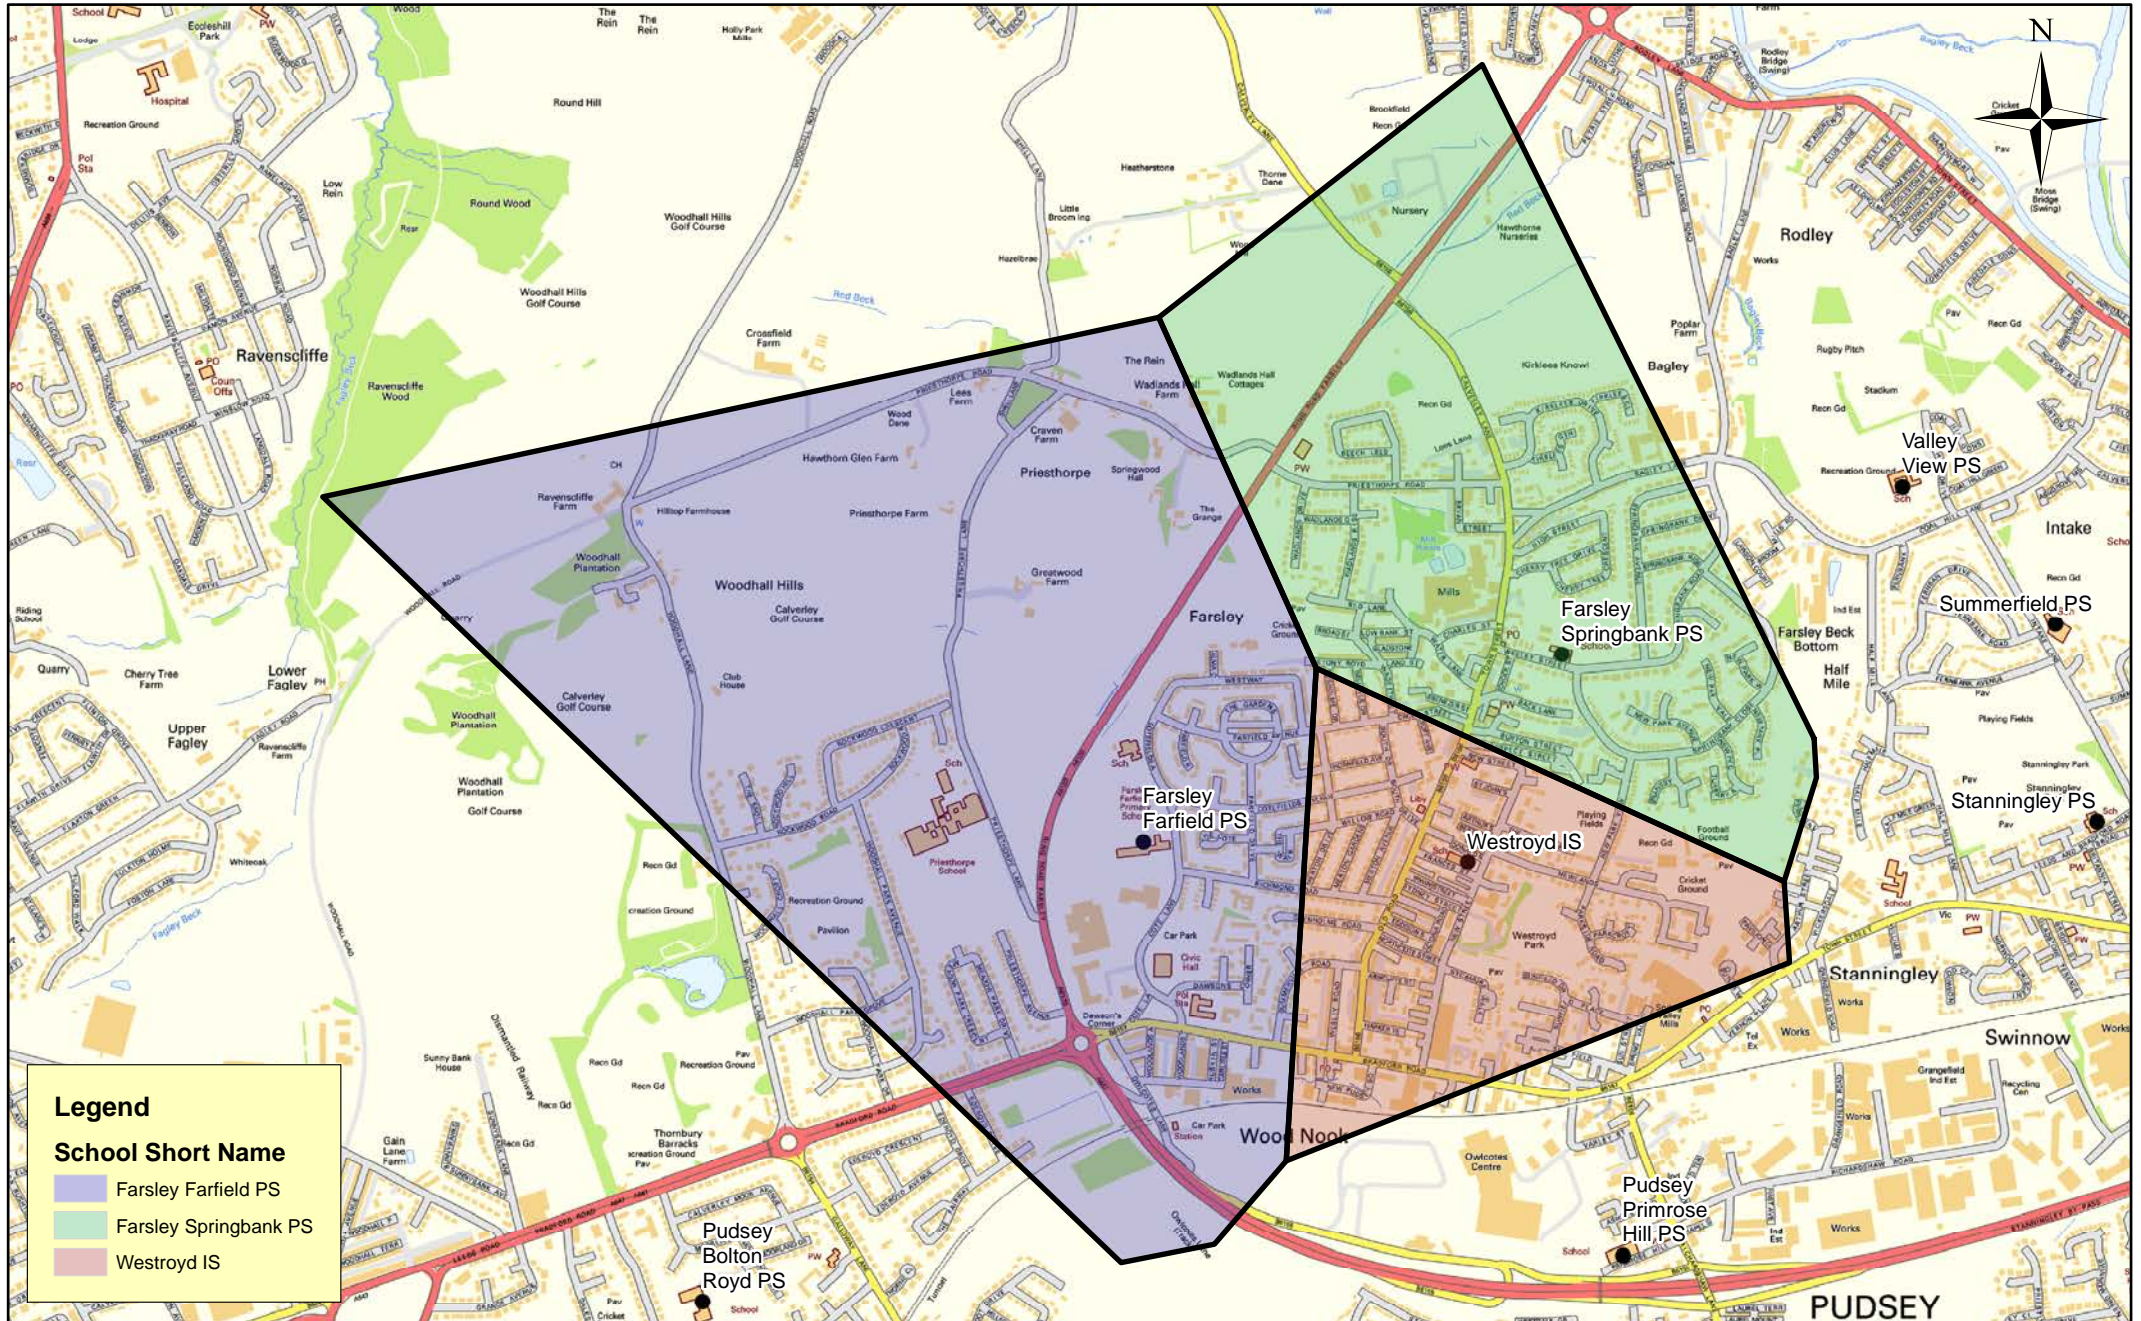

Catchment Priority Areas - 8

(c) Crown Copyright and database right 2018 Ordnance Survey LA100019567
This map produced by the Children's Performance Service, Children's Services, Leeds City Council.

Produced on 30/01/19
L:\PMIT\School Org\Requests\2018\20180803 - TENS - Map - Boundary Changes