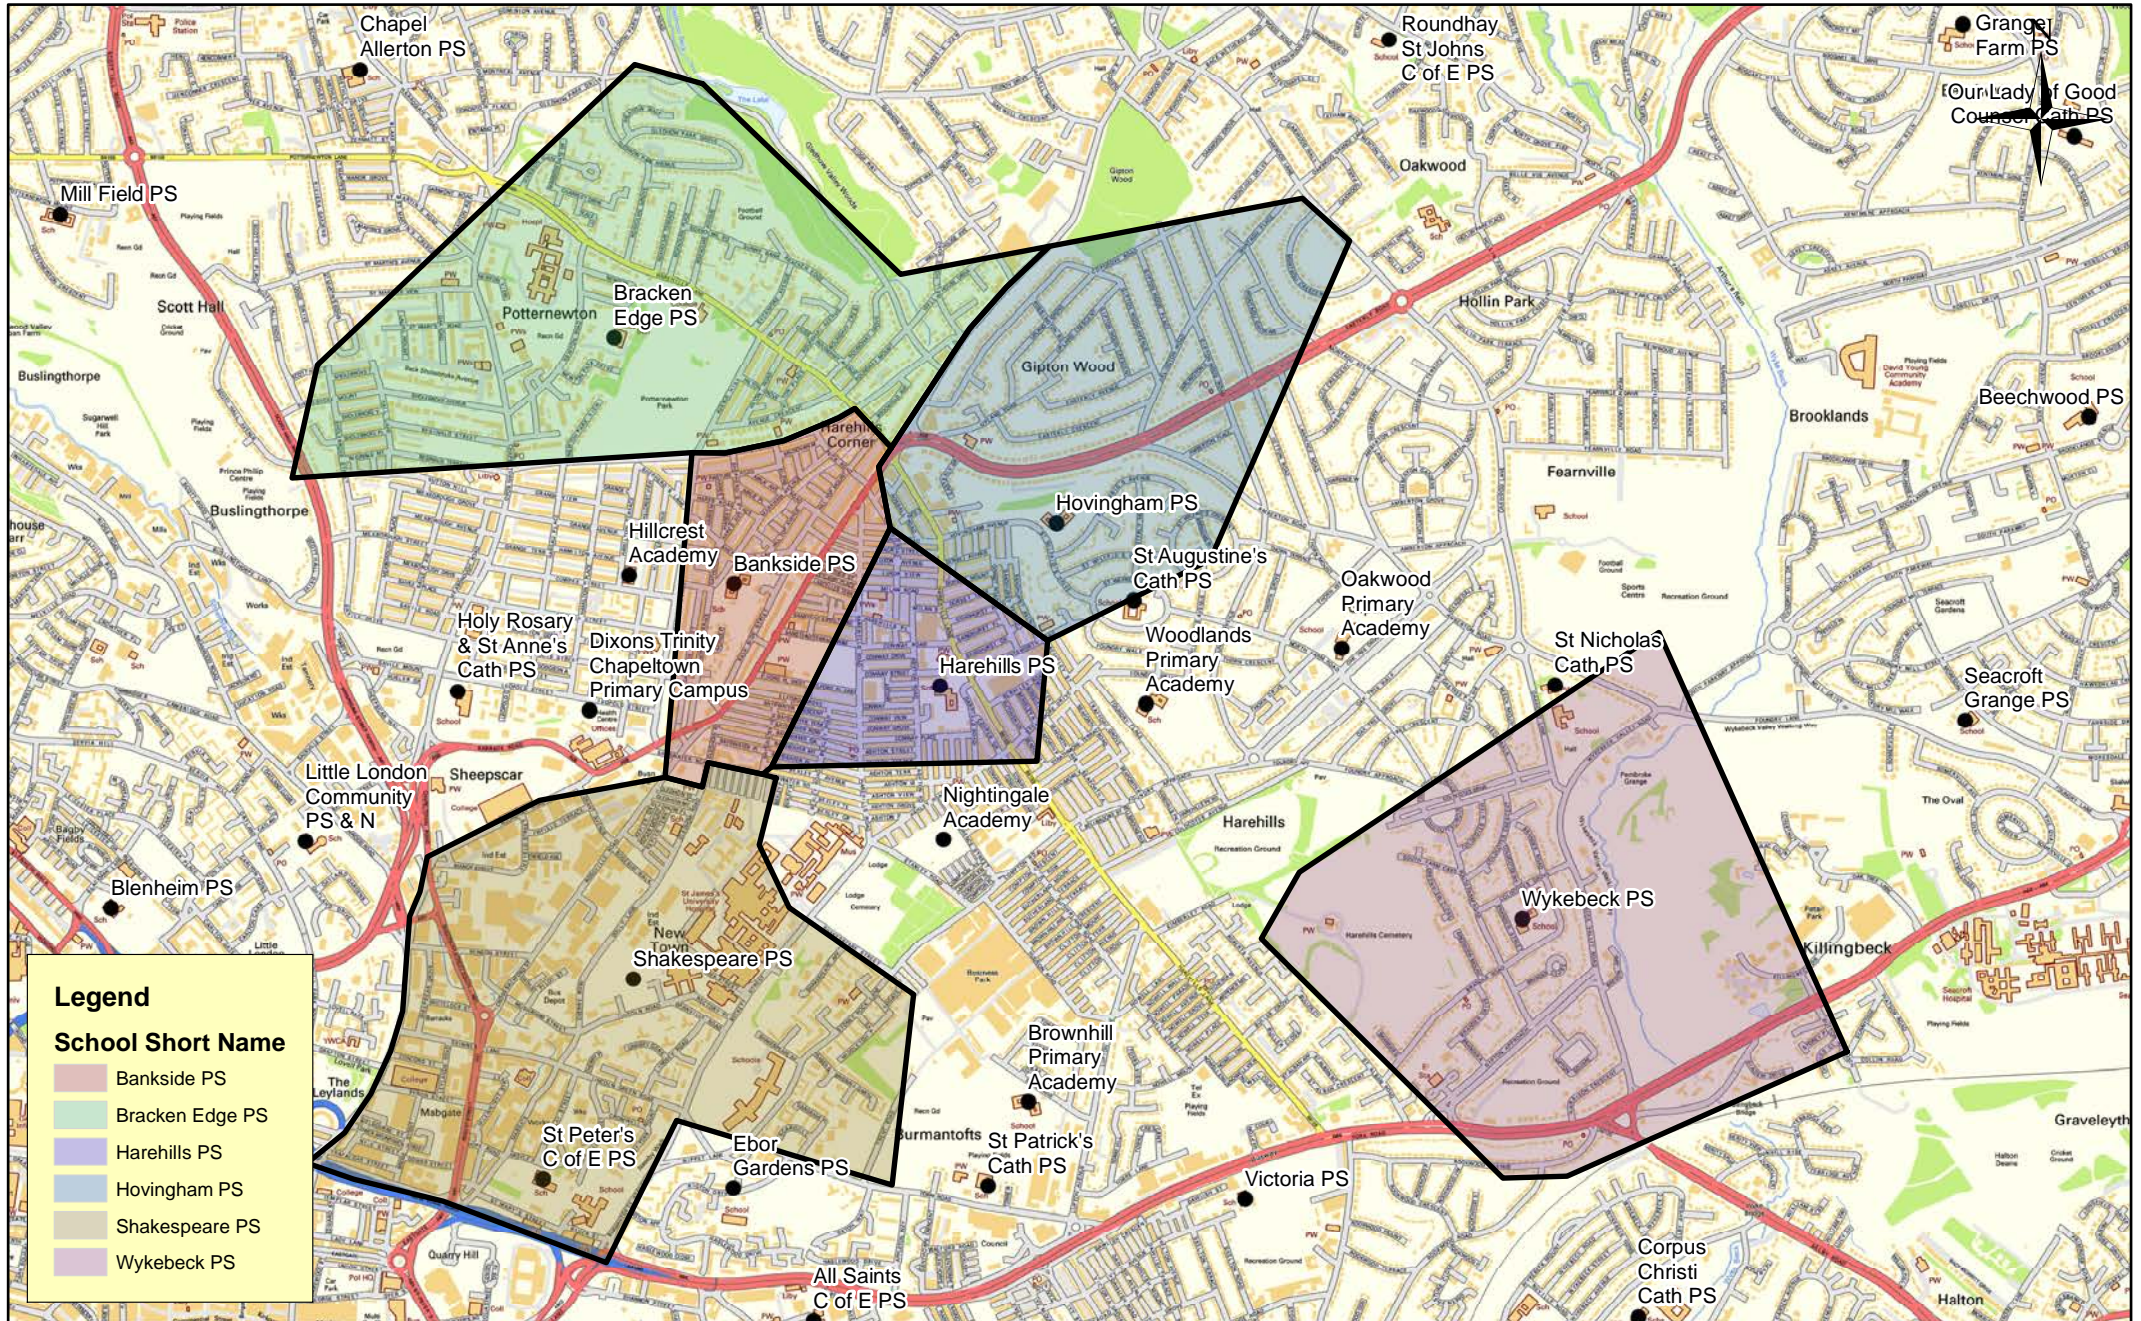

Catchment Priority Areas - 11

(c) Crown Copyright and database right 2018 Ordnance Survey LA100019567
This map produced by the Children's Performance Service, Children's Services, Leeds City Council.

Produced on 30/01/19
L:\PMIT\School Org\Requests\2018\20180803 - TENS - Map - Boundary Changes