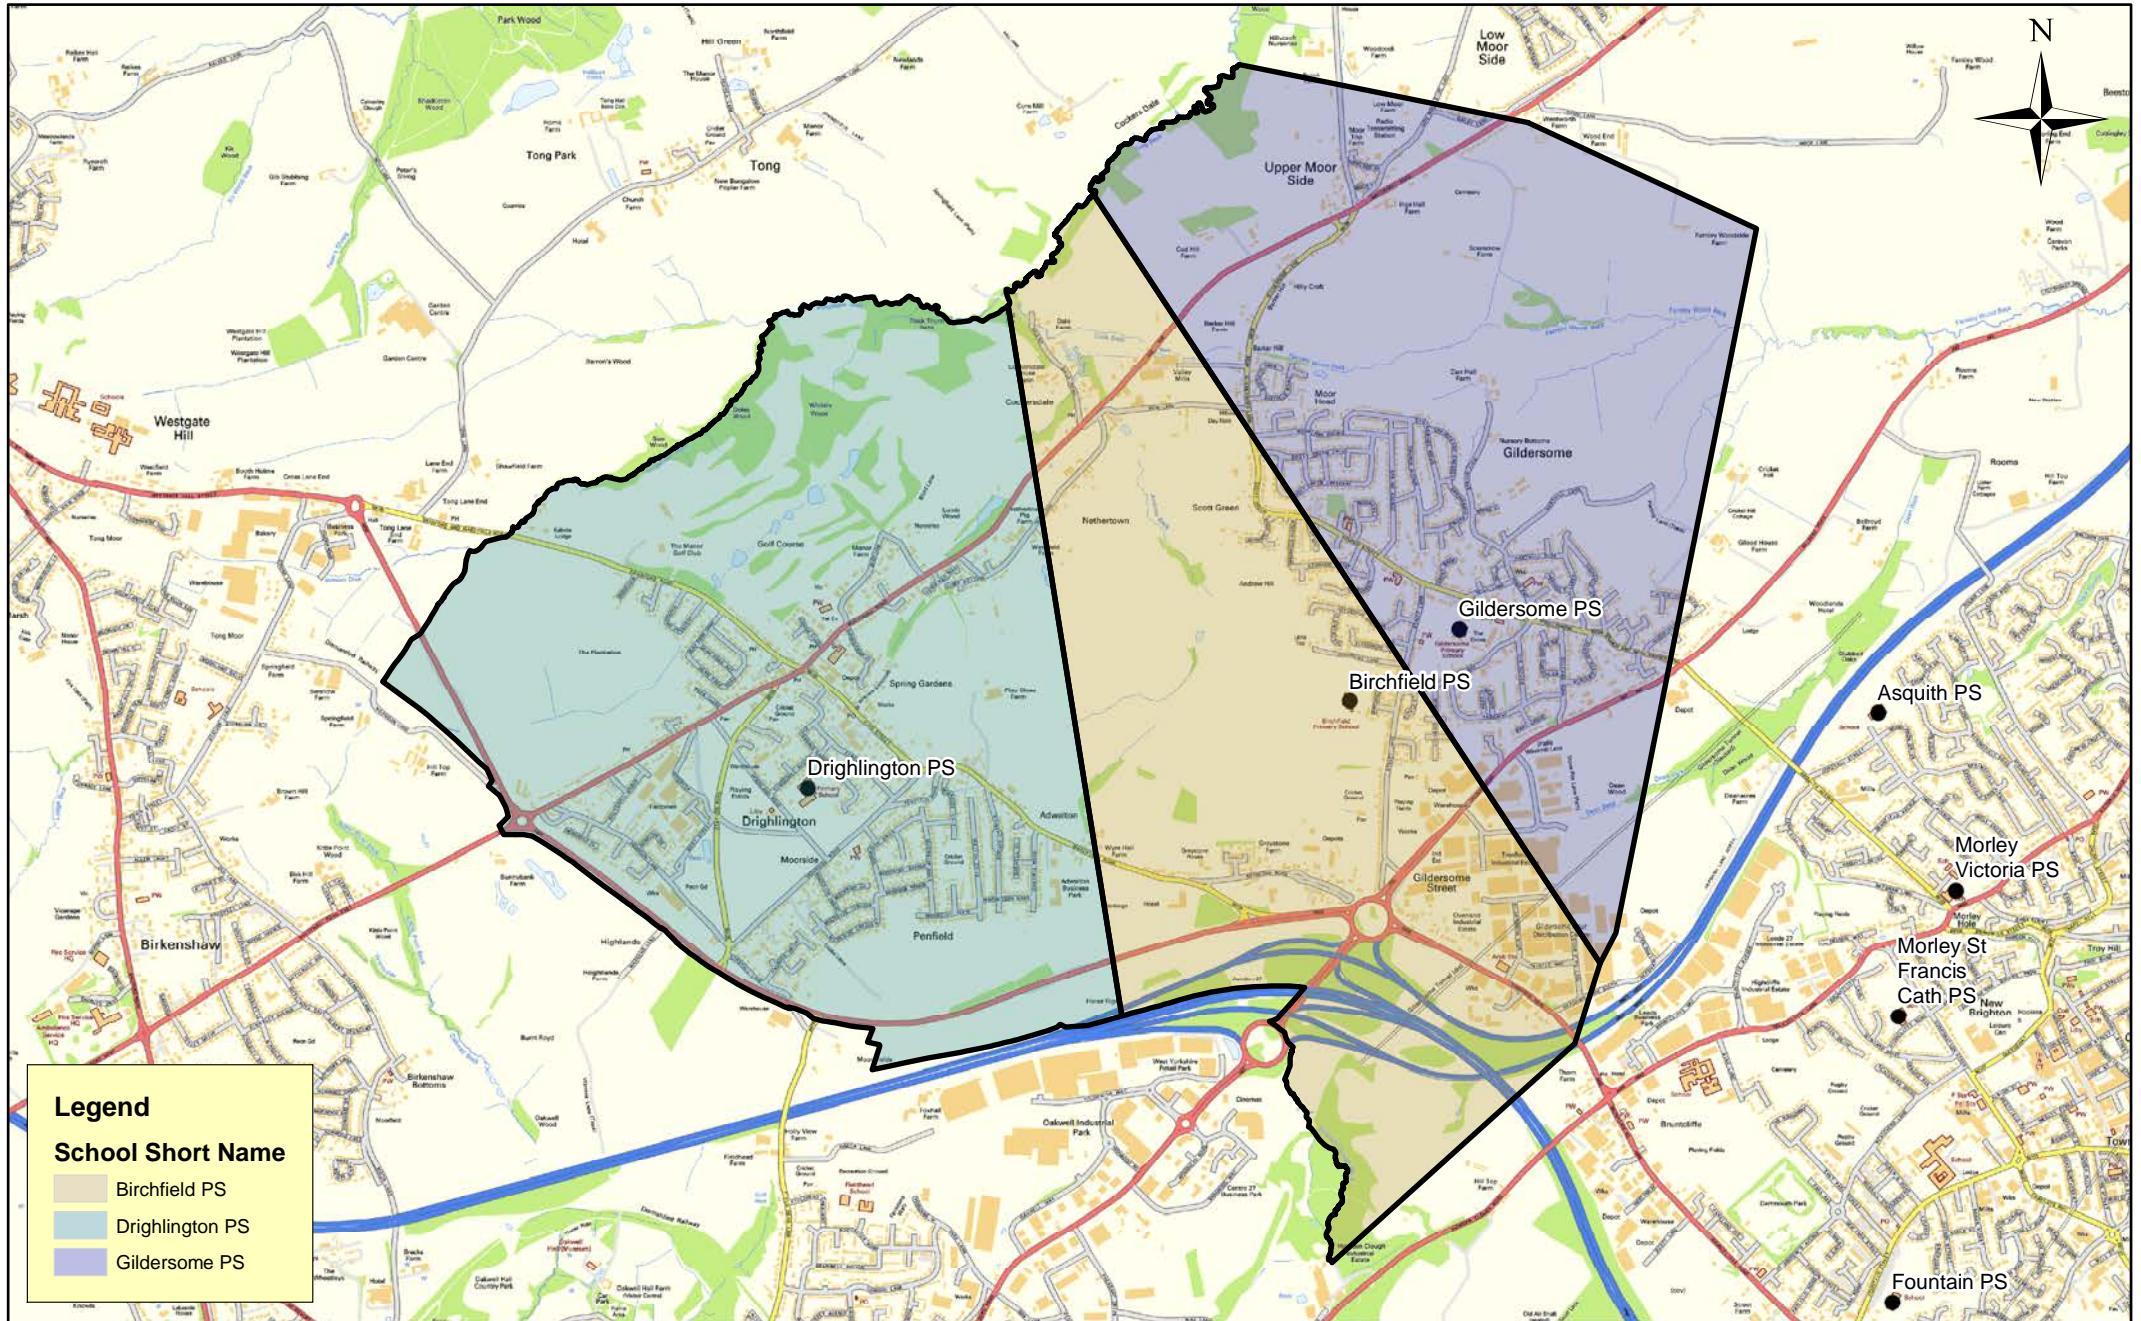

Catchment Priority Areas - 9

(c) Crown Copyright and database right 2018 Ordnance Survey LA100019567
This map produced by the Children's Performance Service, Children's Services, Leeds City Council.

Produced on 30/01/19
L:\PMIT\School Org\Requests\2018\20180803 - TENS - Map - Boundary Changes