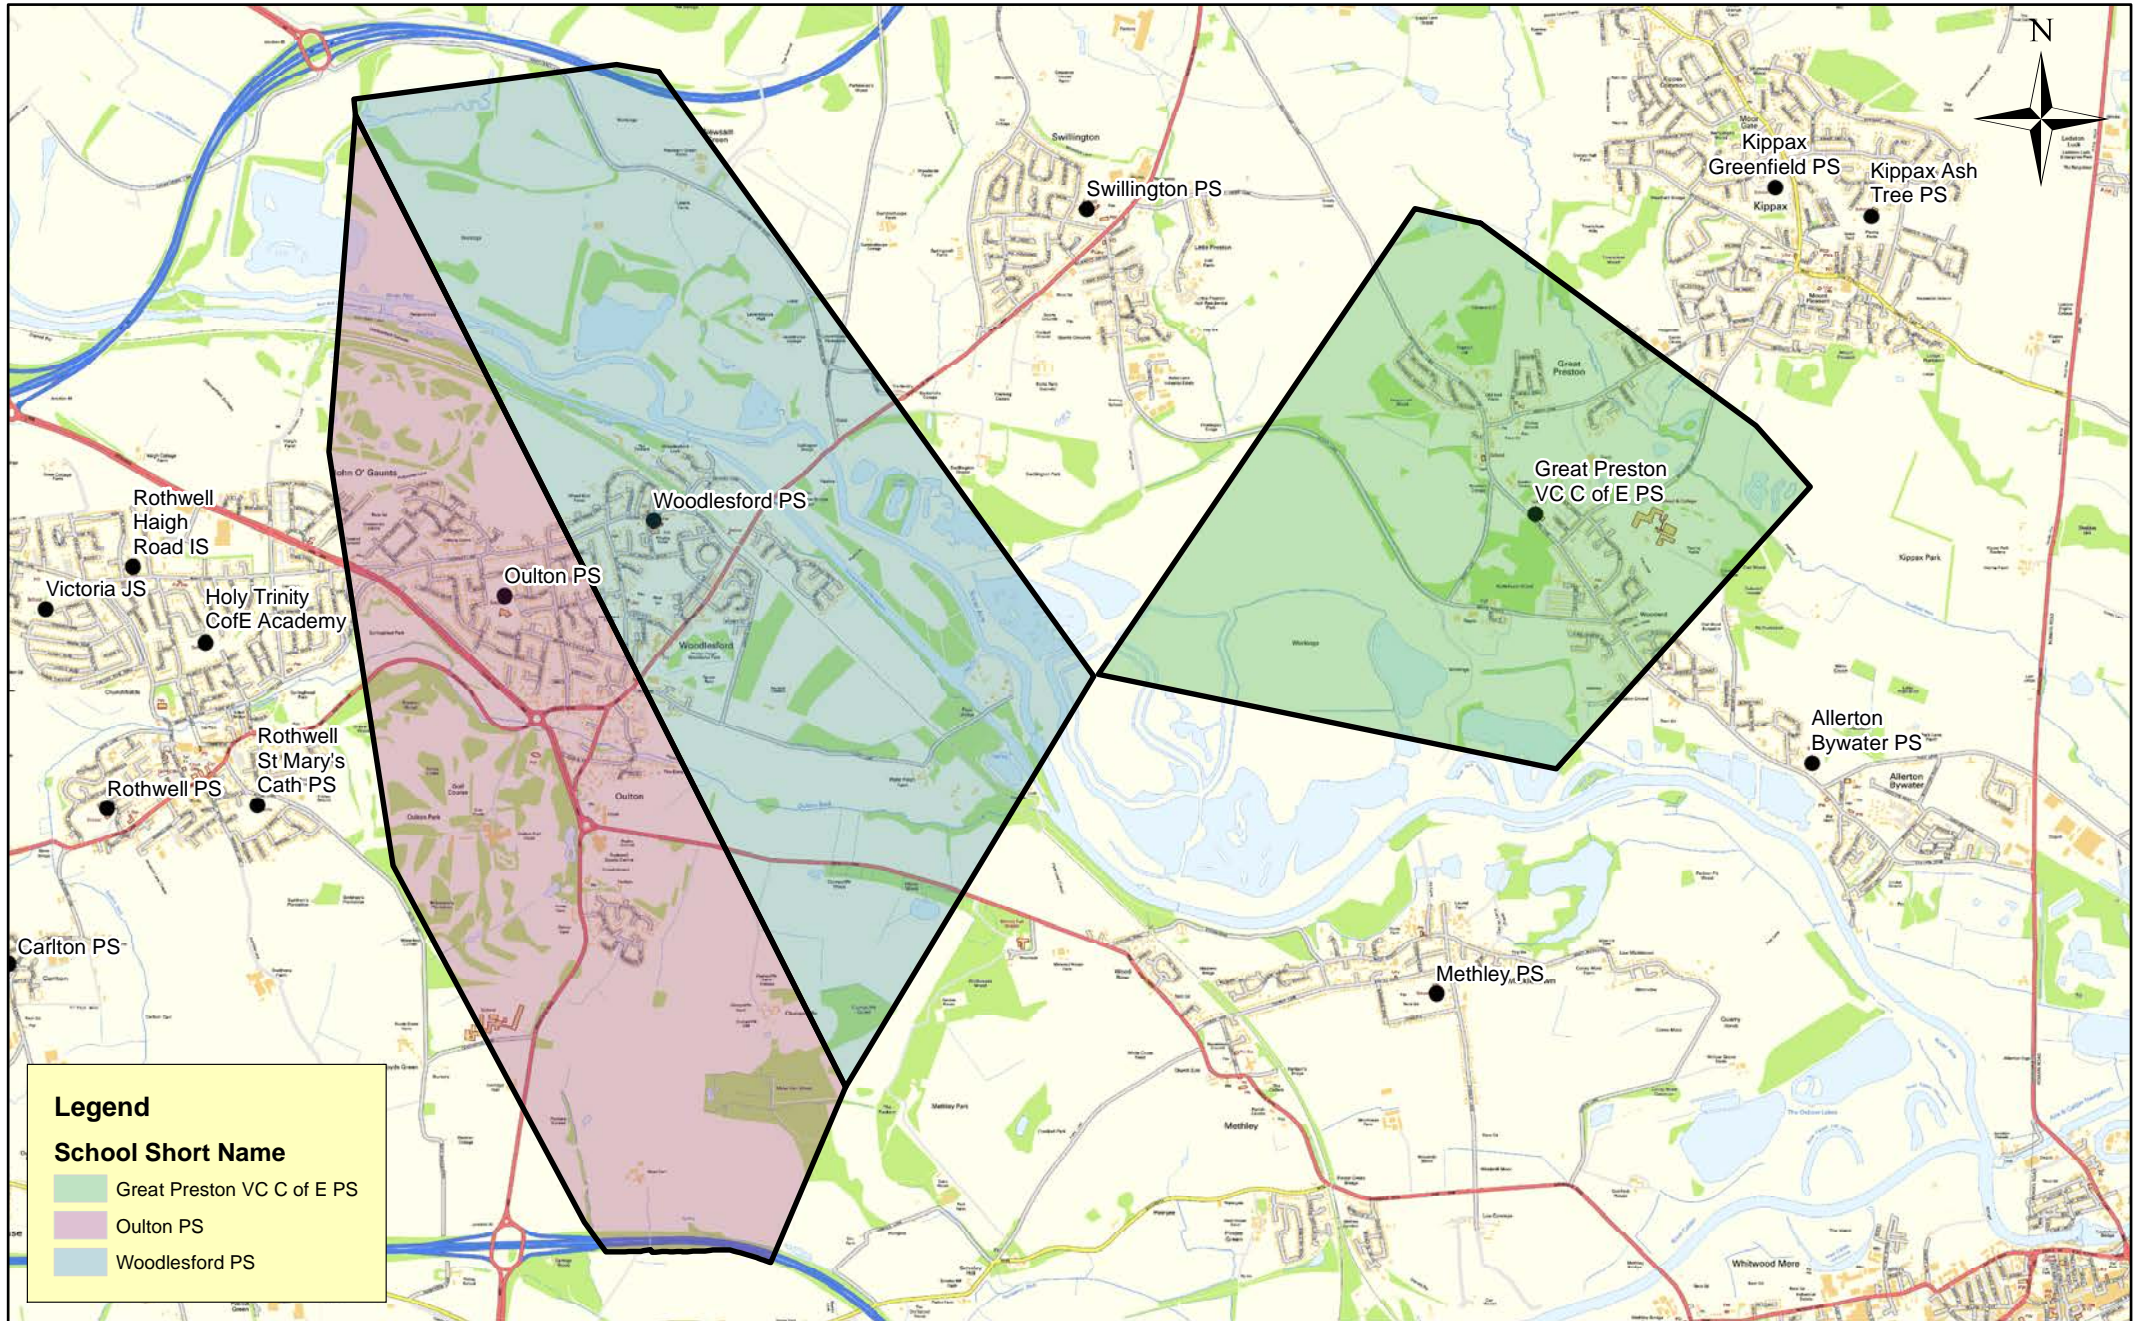

Catchment Priority Areas - 10

(c) Crown Copyright and database right 2018 Ordnance Survey LA100019567
This map produced by the Children's Performance Service, Children's Services, Leeds City Council.

Produced on 30/01/19
L:\PMIT\School Org\Requests\2018\20180803 - TENS - Map - Boundary Changes