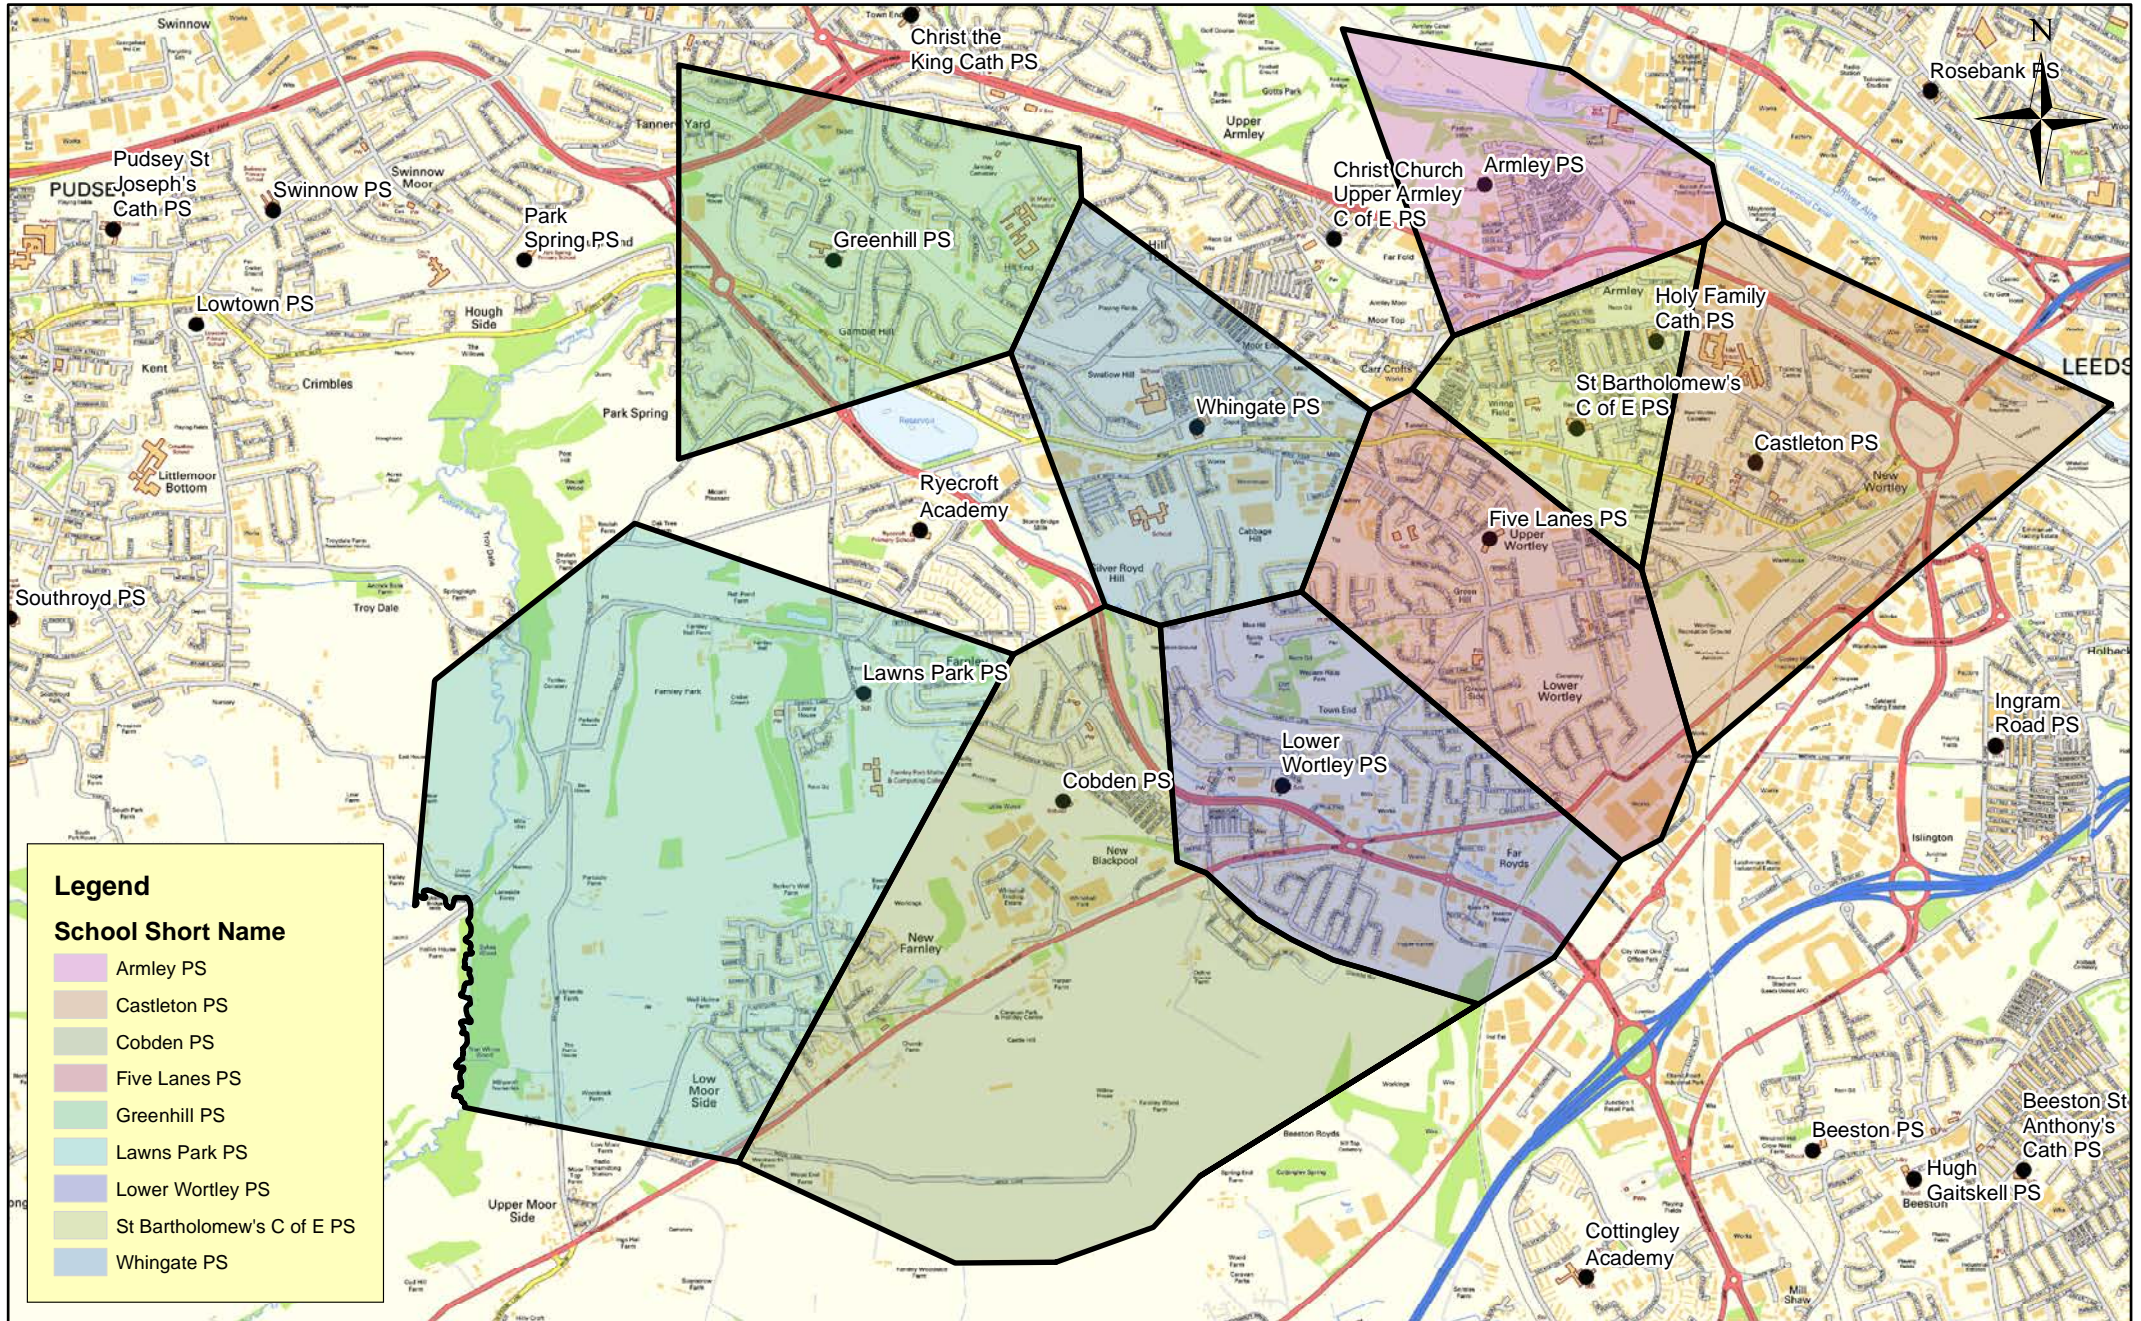

Catchment Priority Areas - 1

Catchment Priority Areas - 2

(c) Crown Copyright and database right 2018 Ordnance Survey LA100019567
 This map produced by the Children's Performance Service, Children's Services, Leeds City Council.

Produced on 30/01/19
 L:\PMIT\School Org\Requests\2018\20180803 - TENS - Map - Boundary Changes

Catchment Priority Areas - 3

Legend

School Short Name

- Armley PS
- Castleton PS
- Cobden PS
- Five Lanes PS
- Greenhill PS
- Lawns Park PS
- Lower Wortley PS
- St Bartholomew's C of E PS
- Whingate PS

Catchment Priority Areas - 4

(c) Crown Copyright and database right 2018 Ordnance Survey LA100019567
 This map produced by the Children's Performance Service, Children's Services, Leeds City Council.

Produced on 30/01/19
 L:\PMIT\School Org\Requests\2018\20180803 - TENS - Map - Boundary Changes