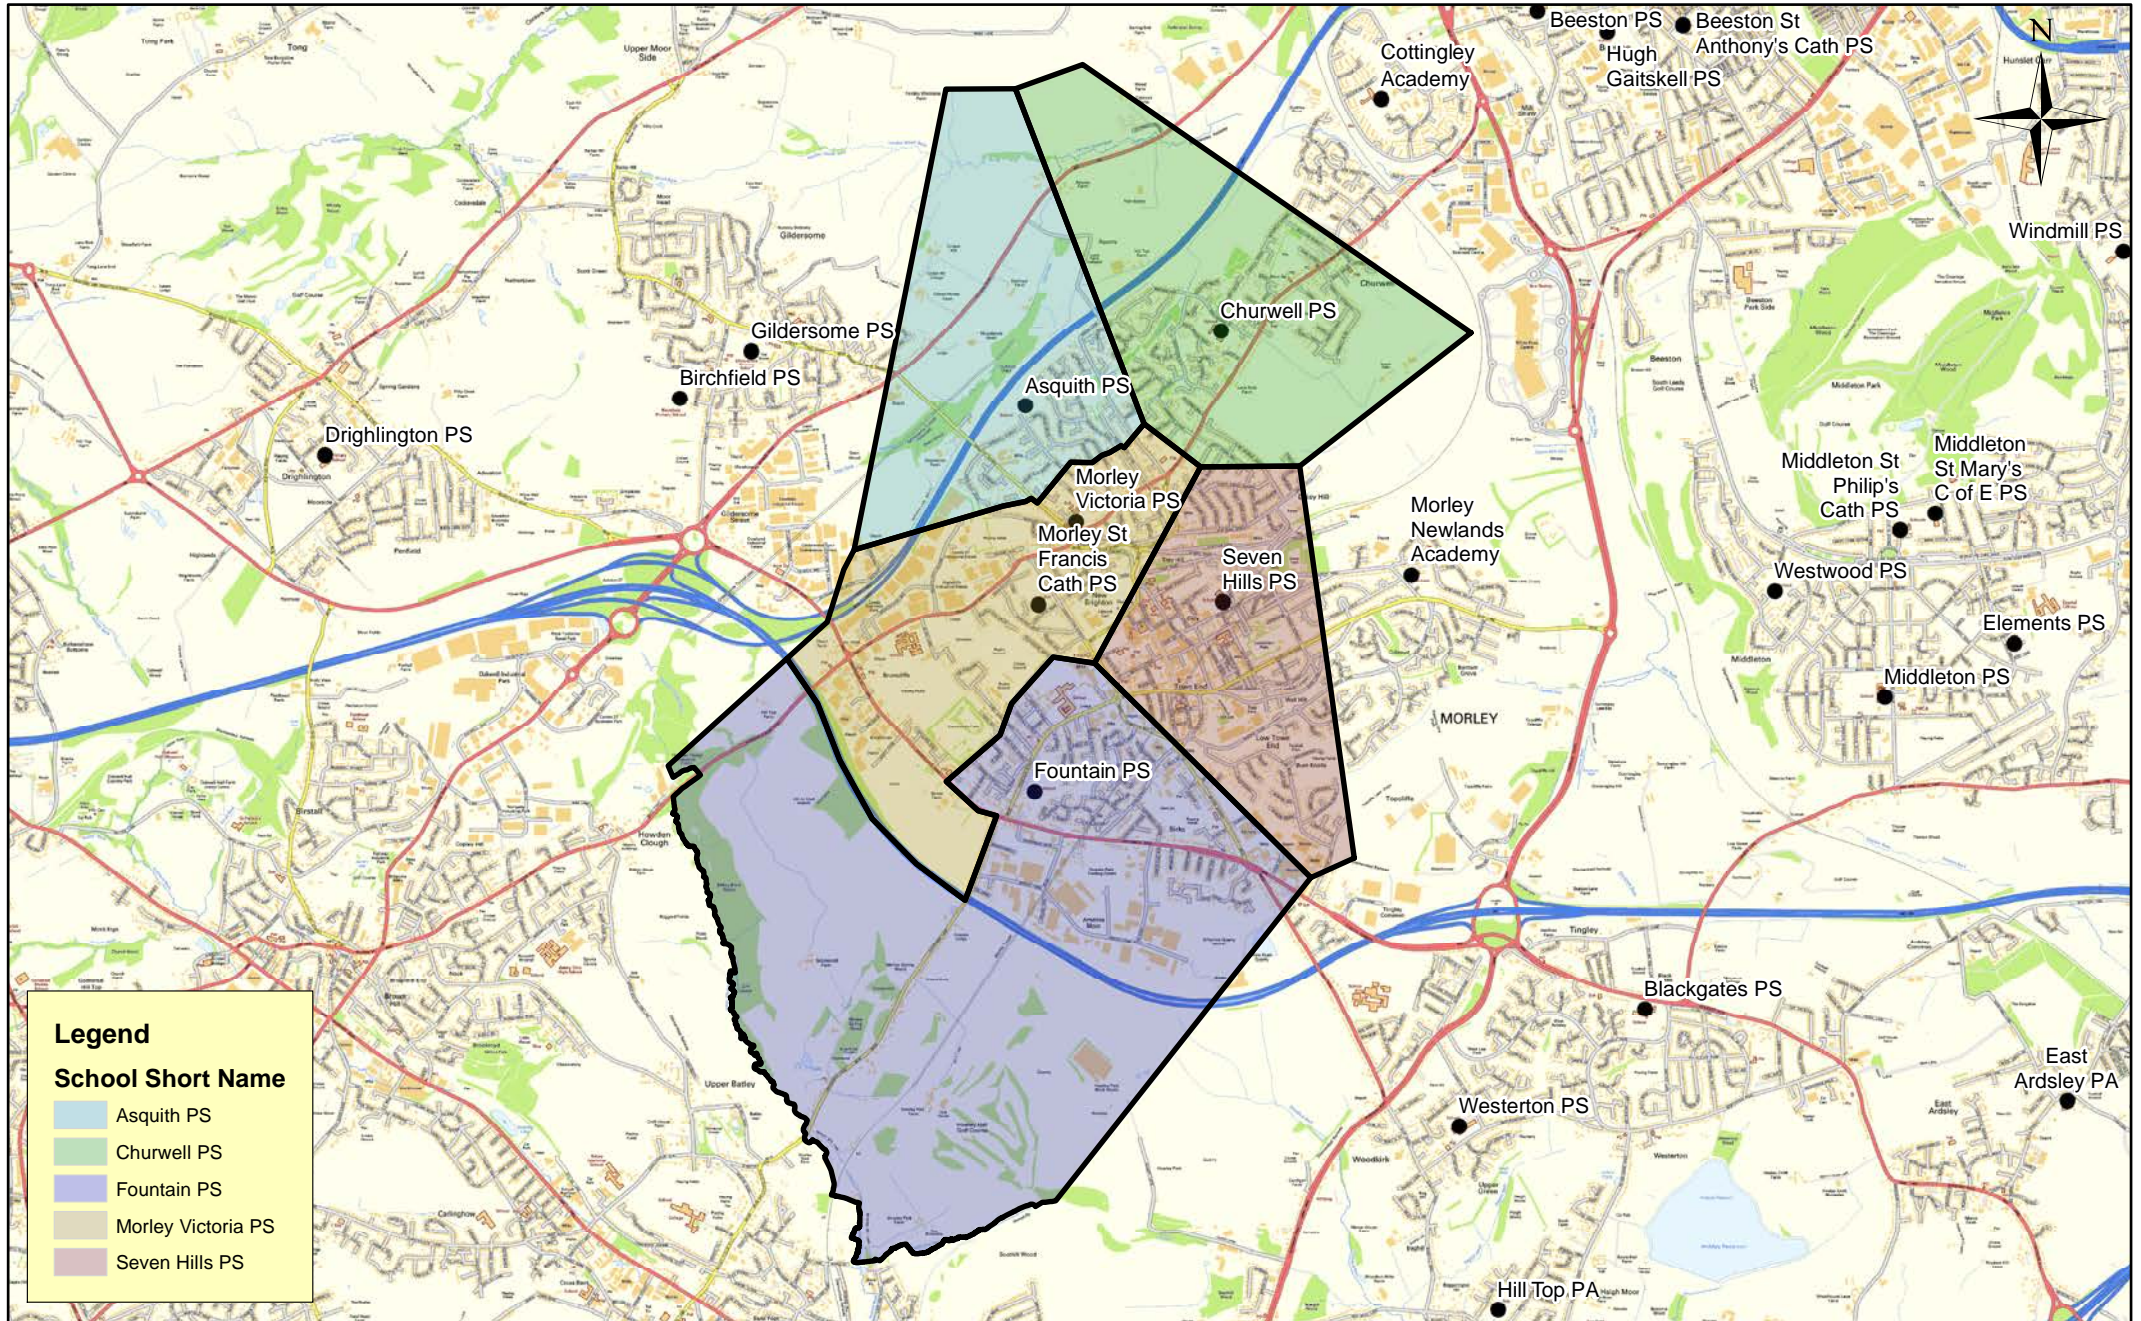

Catchment Priority Areas - 18

Legend

School Short Name

- Asquith PS
- Churwell PS
- Fountain PS
- Morley Victoria PS
- Seven Hills PS