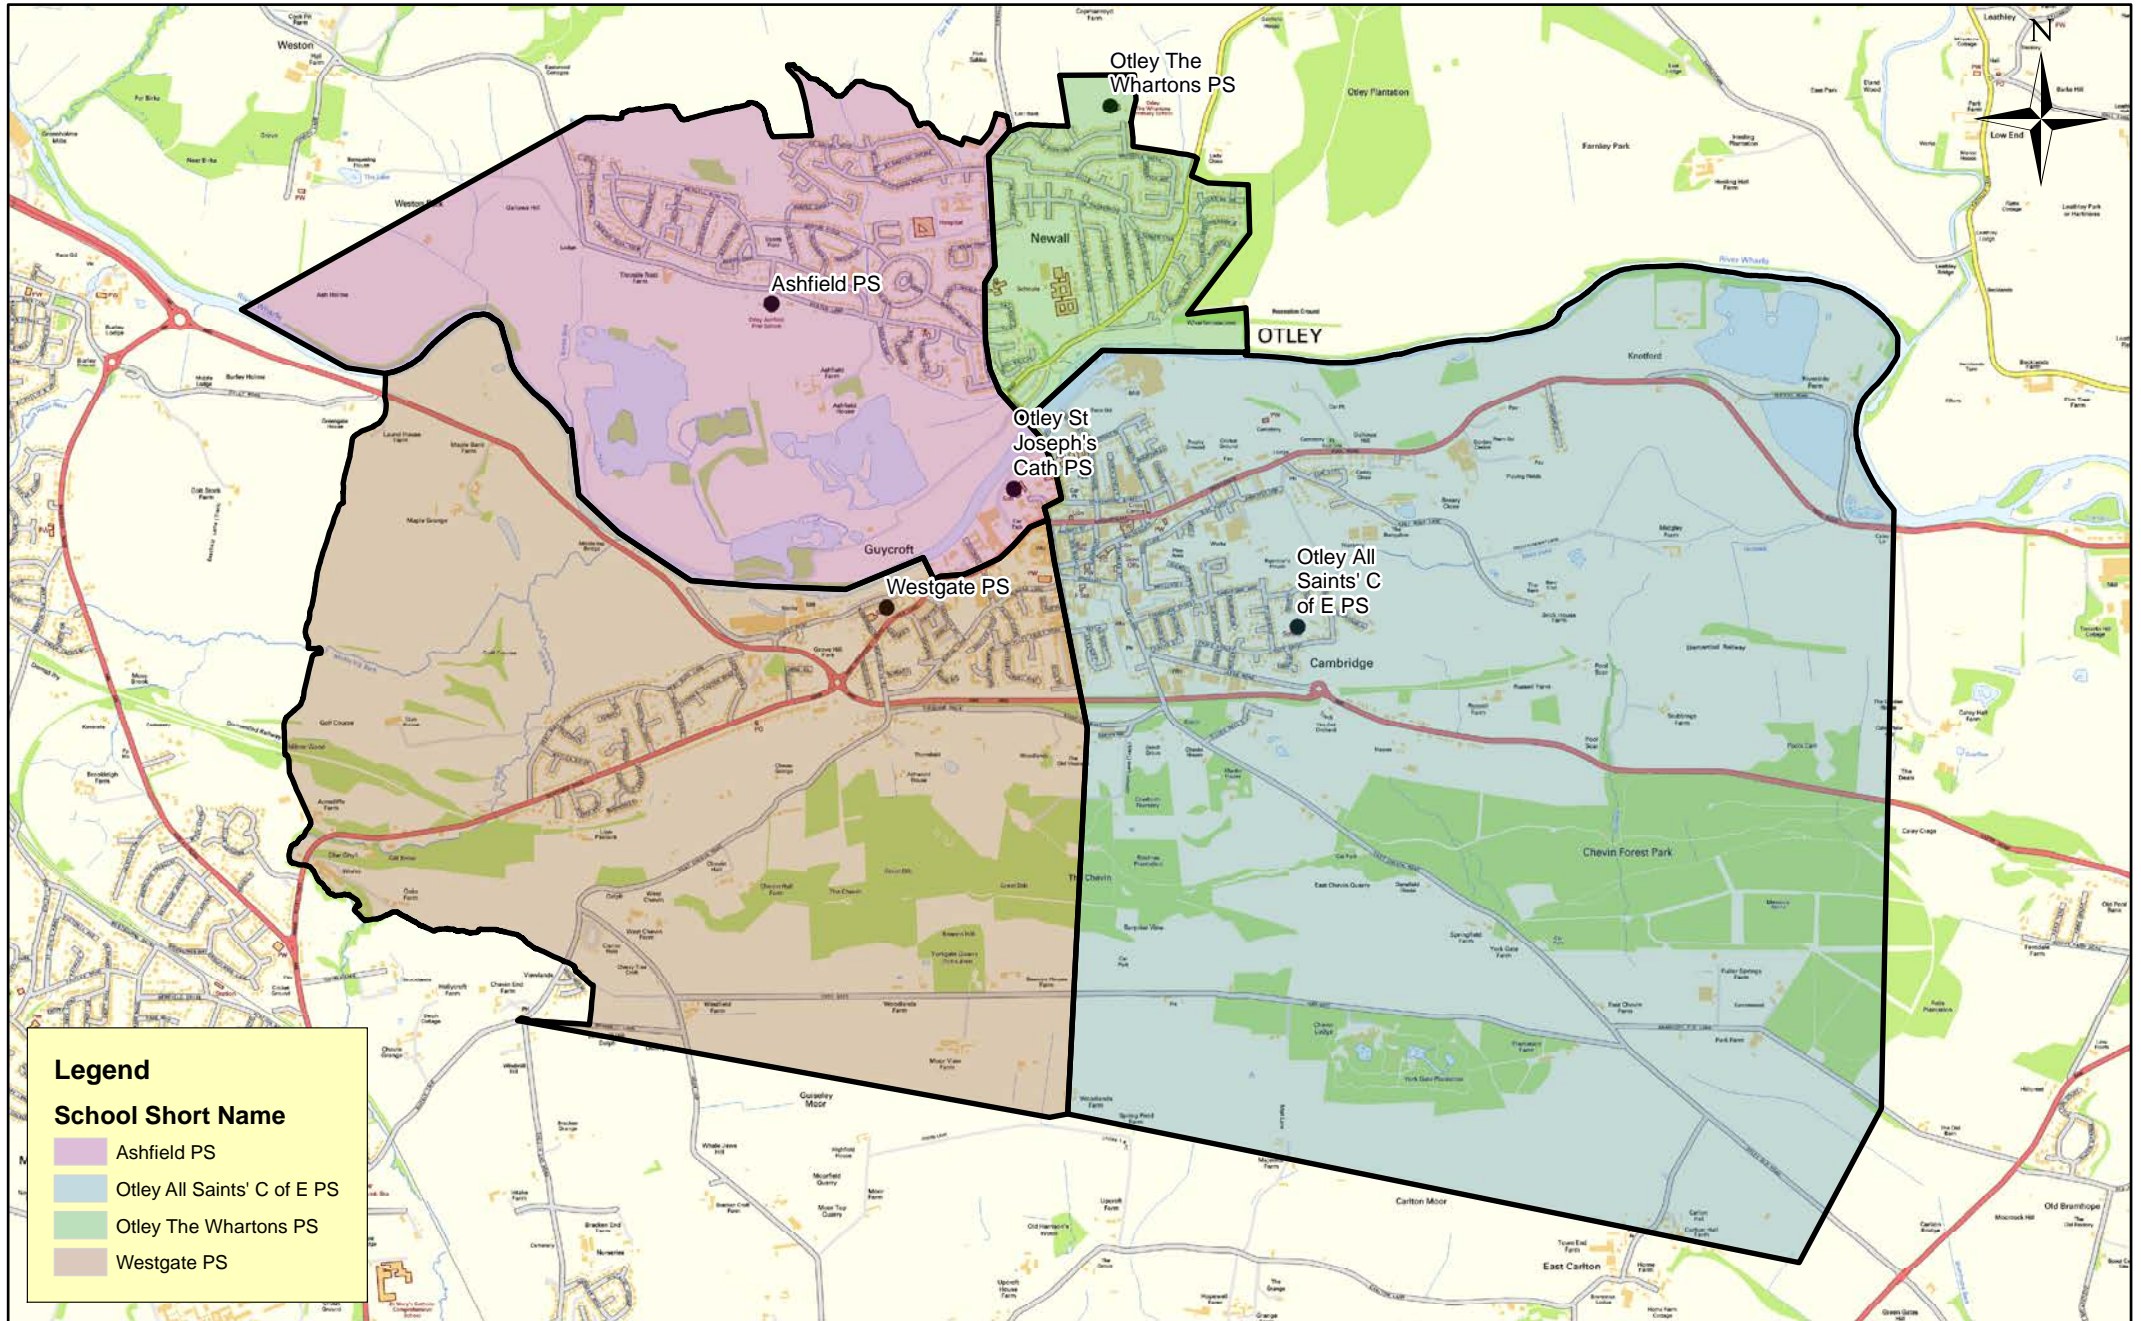

Catchment Priority Areas - 18

Legend

School Short Name

- Asquith PS
- Churwell PS
- Fountain PS
- Morley Victoria PS
- Seven Hills PS

Catchment Priority Areas - 19

(c) Crown Copyright and database right 2018 Ordnance Survey LA100019567
 This map produced by the Children's Performance Service, Children's Services, Leeds City Council.