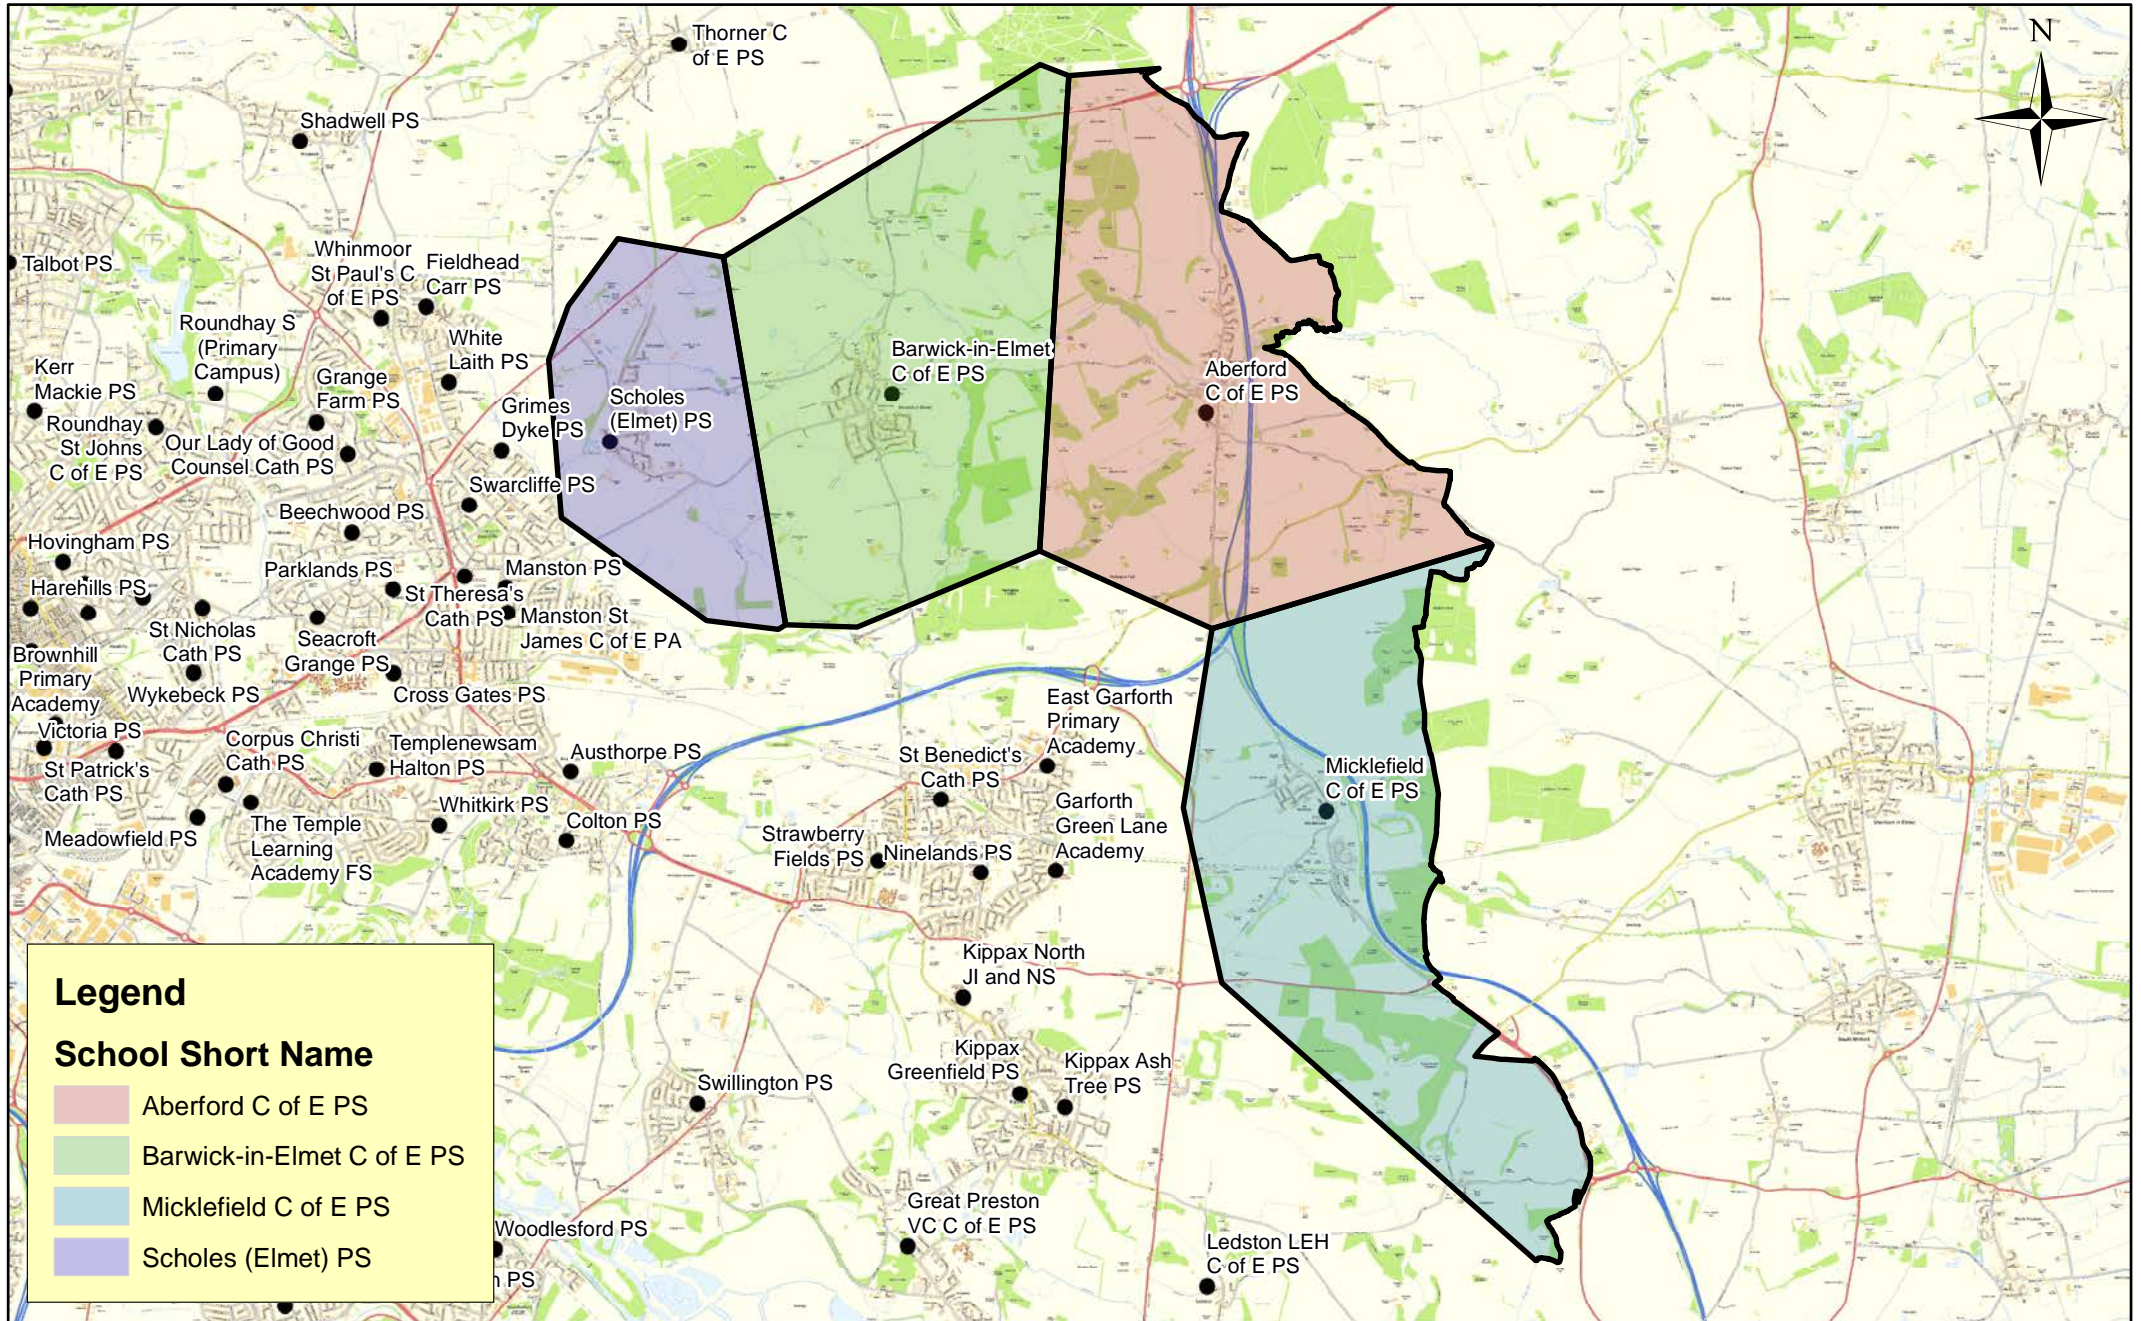

Catchment Priority Areas - 1

Catchment Priority Areas - 2

(c) Crown Copyright and database right 2018 Ordnance Survey LA100019567
 This map produced by the Children's Performance Service, Children's Services, Leeds City Council.