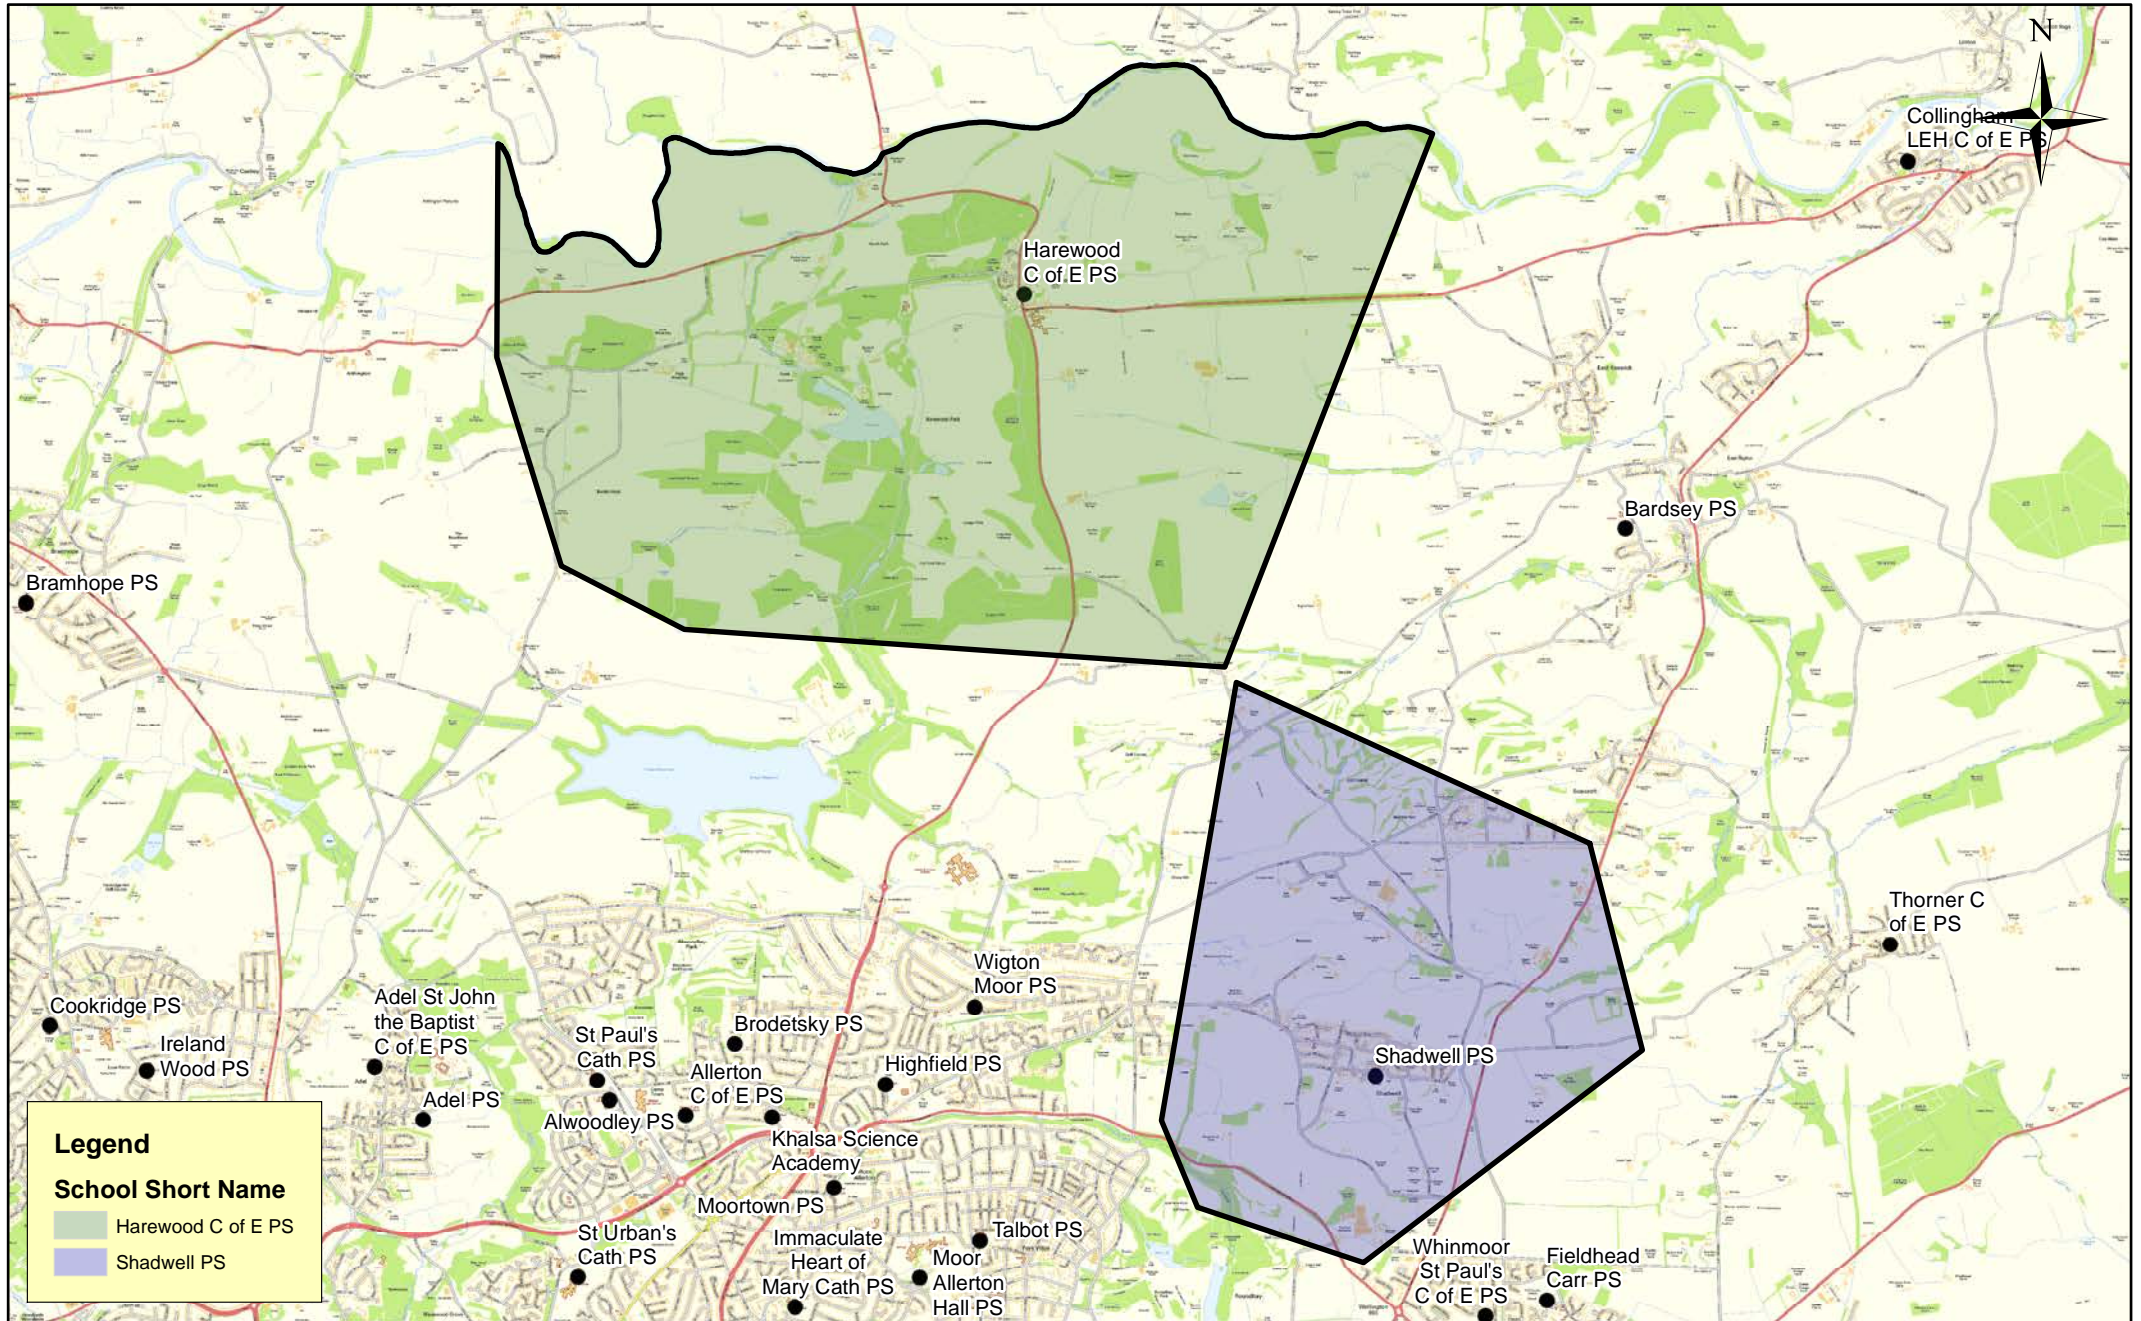

Catchment Priority Areas - 12