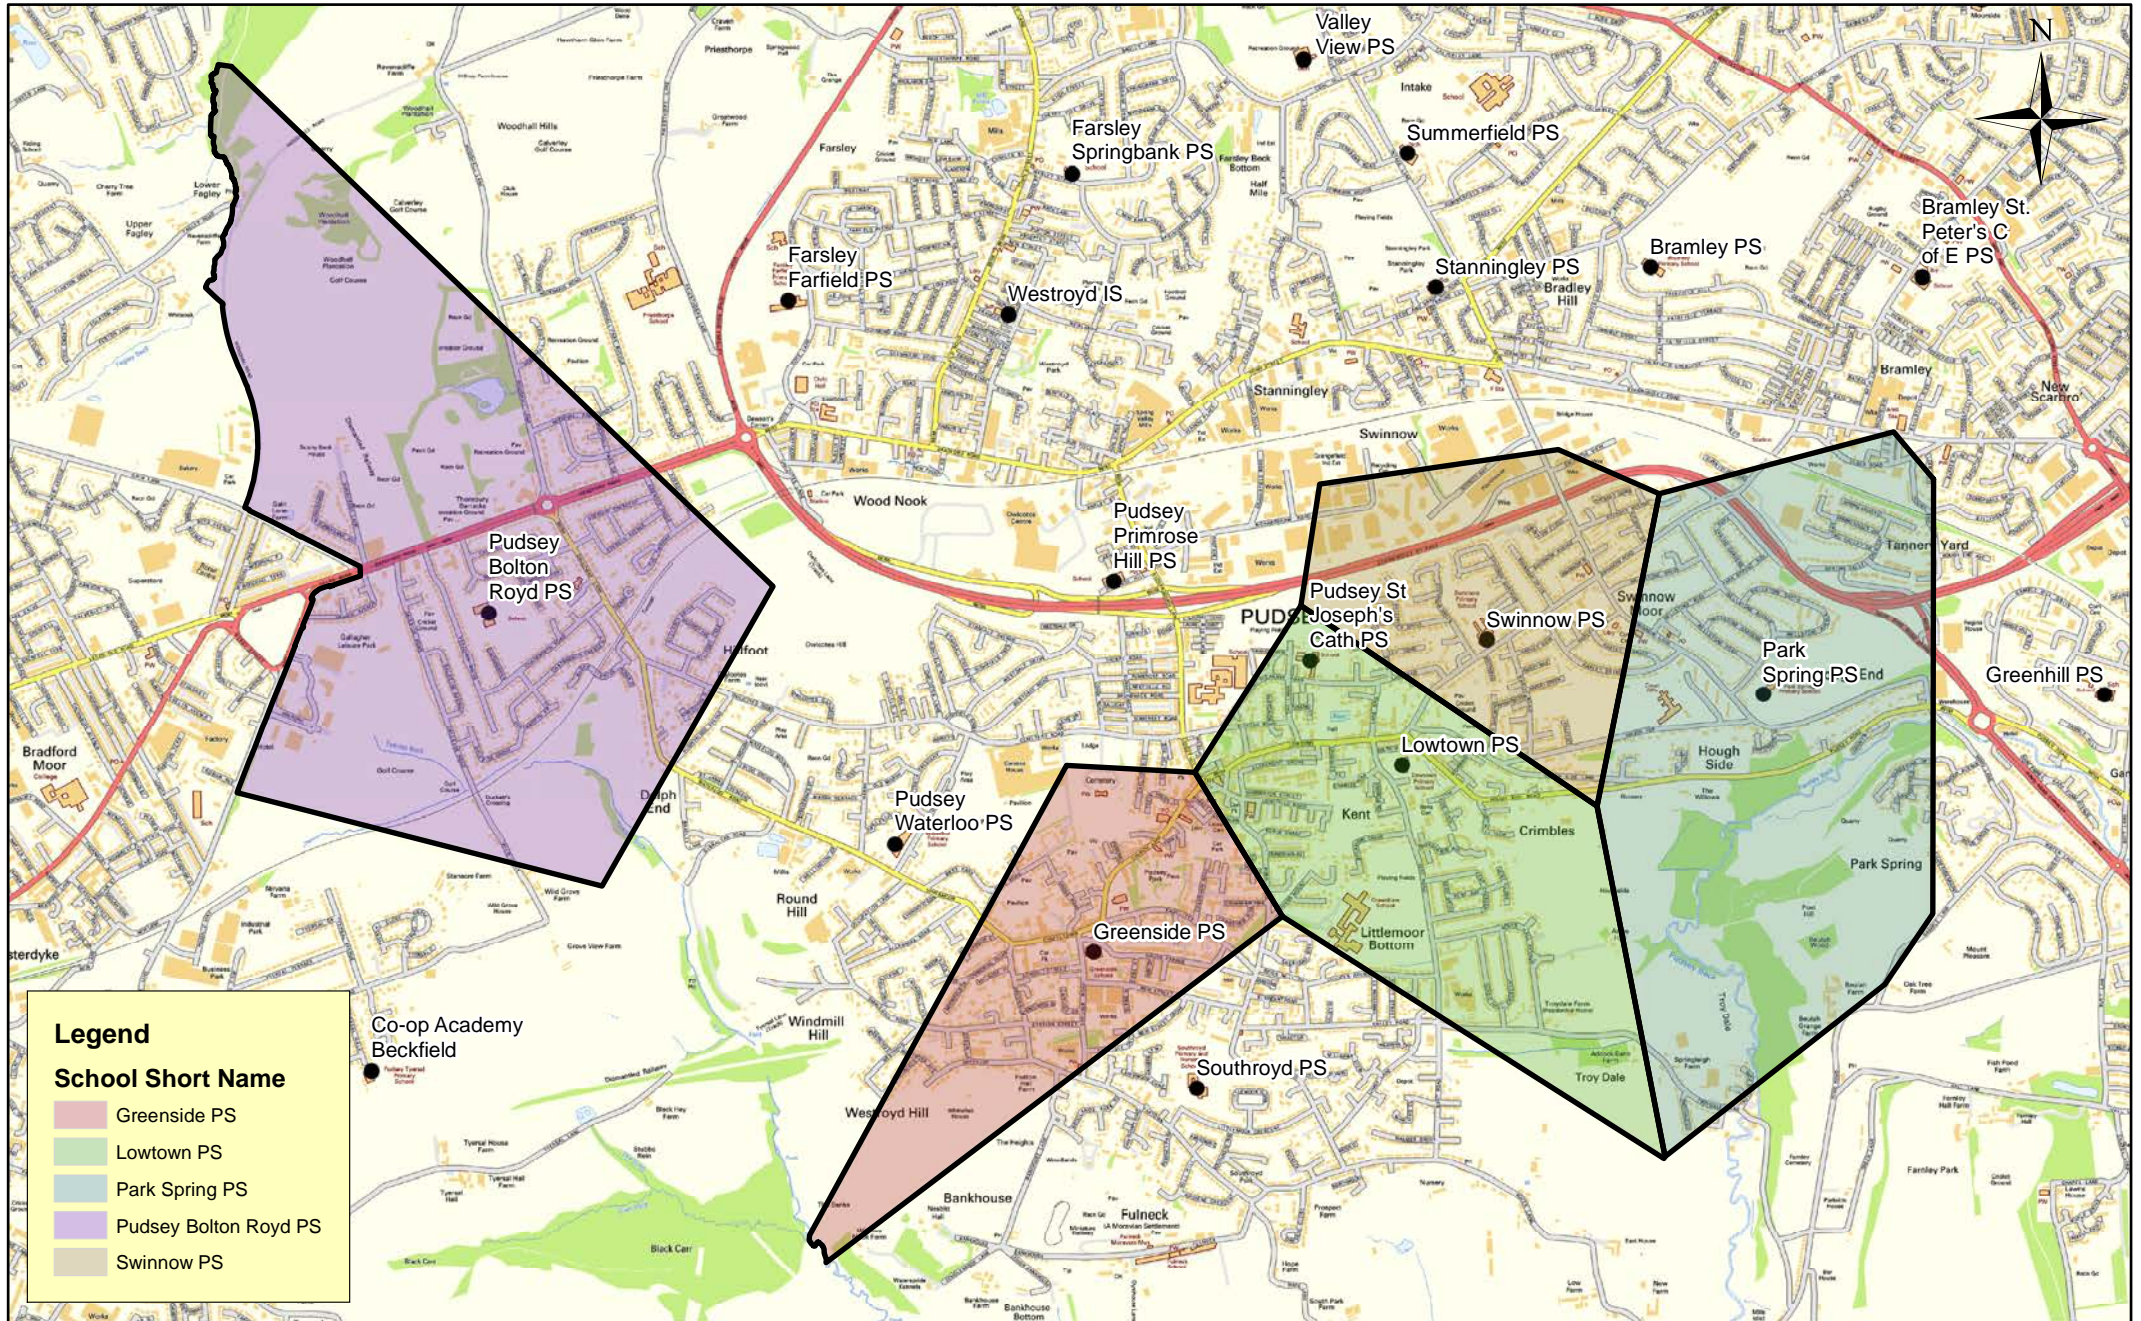

Catchment Priority Areas - 20

(c) Crown Copyright and database right 2018 Ordnance Survey LA100019567
This map produced by the Children's Performance Service, Children's Services, Leeds City Council.

Produced on 30/01/19
L:\PMIT\School Org\Requests\2018\20180803 - TENS - Map - Boundary Changes