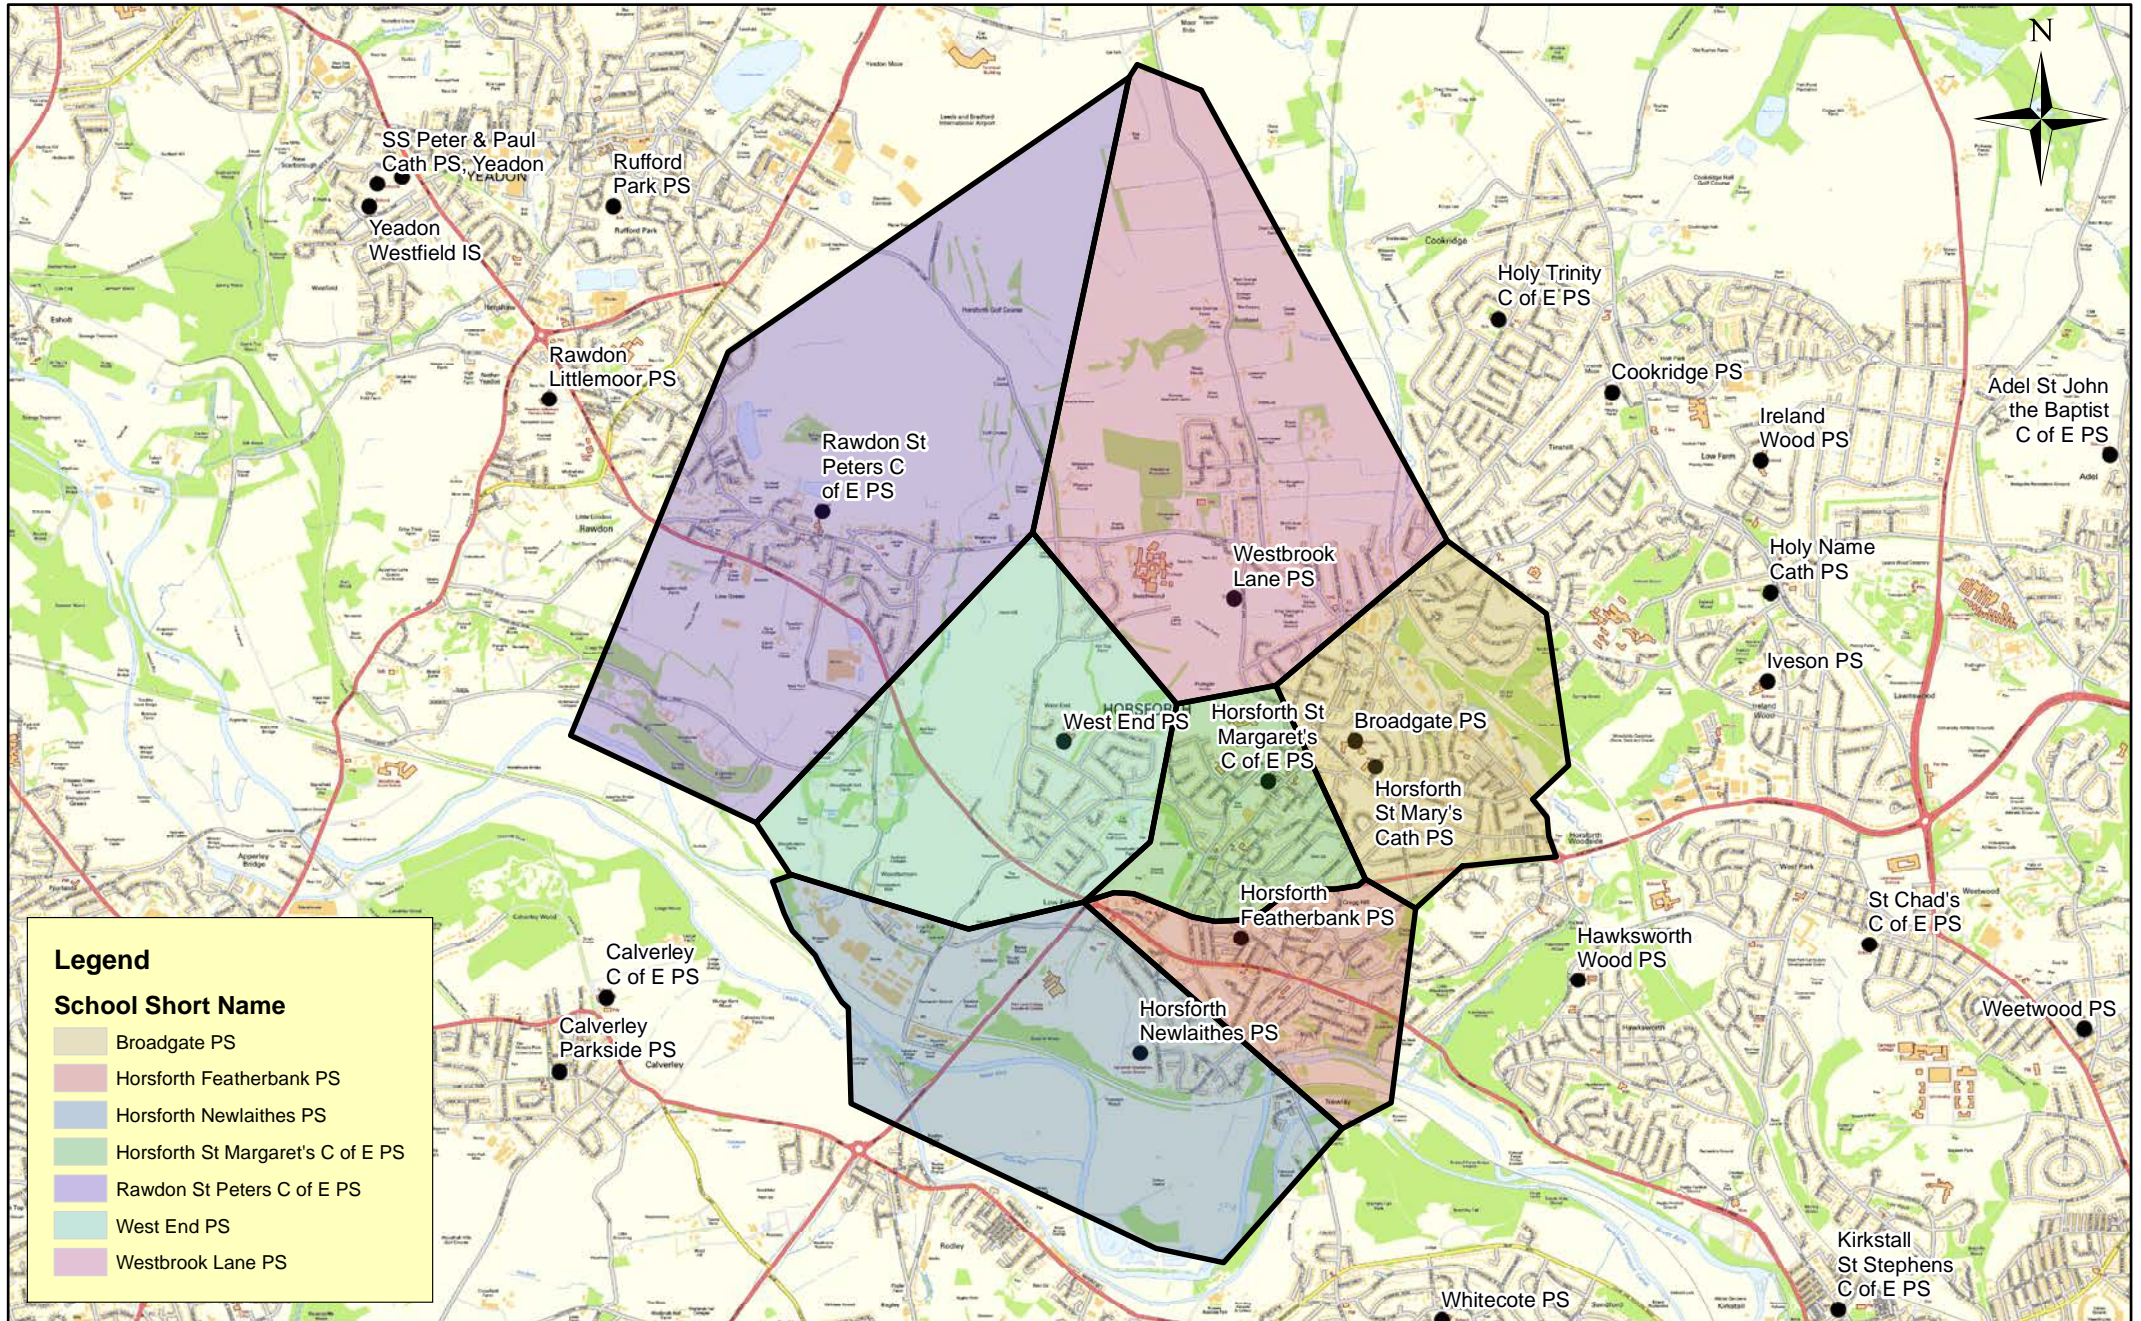

Catchment Priority Areas - 11

(c) Crown Copyright and database right 2018 Ordnance Survey LA100019567
 This map produced by the Children's Performance Service, Children's Services, Leeds City Council.

Produced on 30/01/19
 L:\PMIT\School Org\Requests\2018\20180803 - TENS - Map - Boundary Changes

Catchment Priority Areas - 12

Catchment Priority Areas - 13

Legend

School Short Name

- Broadgate PS
- Horsforth Featherbank PS
- Horsforth Newlaithes PS
- Horsforth St Margaret's C of E PS
- Rawdon St Peters C of E PS
- West End PS
- Westbrook Lane PS